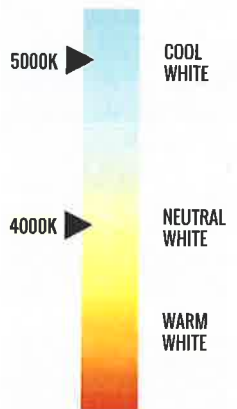

CORRELATED COLOR TEMPERATURE (CCT)

Output Specifications

SKU	LIGHT OUTPUT	COLOR TEMP (See chart)	POWER CONSUMPTION	COLOR ACCURACY	REPLACES
E-WFT08A-N50Z	8900 Lumens	Cool White (5000K)	87W	≥ 70 CRI	250W MH
E-WFT08A-N40Z	8600 Lumens	Neutral White (4000K)	86W	≥ 70 CRI	250W MH

Due to continuous product improvement, information in this document is subject to change.
Revision Date: 02/20/18