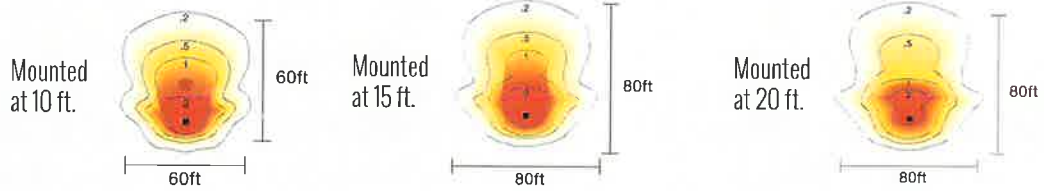

E-WFT08 Series

Accessories

Photocell - Button, 120V/208V/240V/277V

SKU: **E-ACP1** (120V)
E-ACP2 (208V/240V/277V)

USE: Photocell is field installed.
Drilling of the back box in the field is required.

Photometric Diagrams

All published photometric testing performed to IESNA LM-79-08 standards by a NVLAP certified laboratory. Fixture photometry was completed on a single representative fixture.

Generational Chart

OLD SERIES	NEW SERIES
E-WP10 Series	E-WFT08 Series