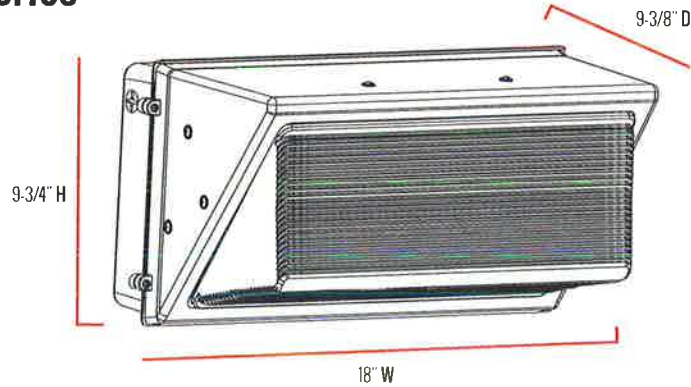

e-conolight | Quality Products, Affordably Priced.

E-WFT08 Series

Series Overview

DIMENSIONS	PRODUCT WEIGHT	MOUNTING HEIGHT	SPACING
9-3/8" D x 18" W x 9-3/4" H	15.8 lbs.	12 to 20 feet	2 to 3 times the mounting height