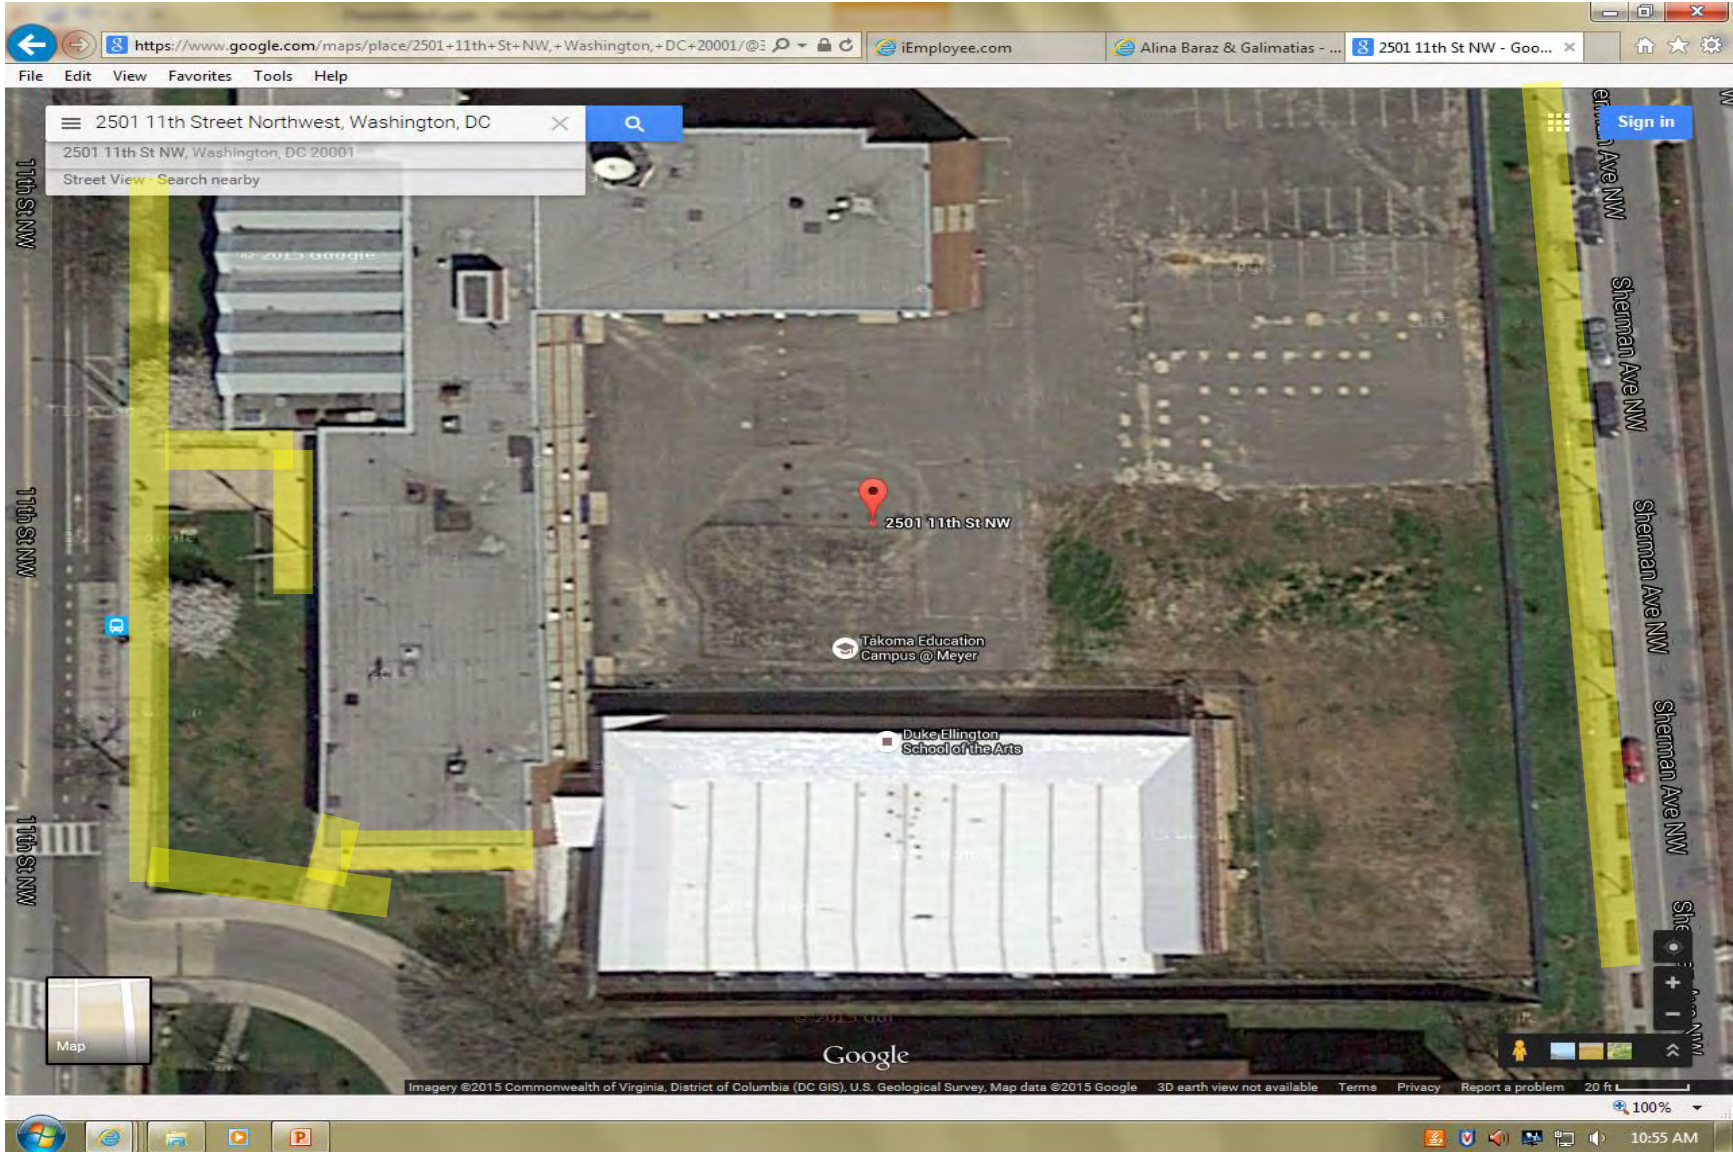

Meyer
2501 11th Street NW