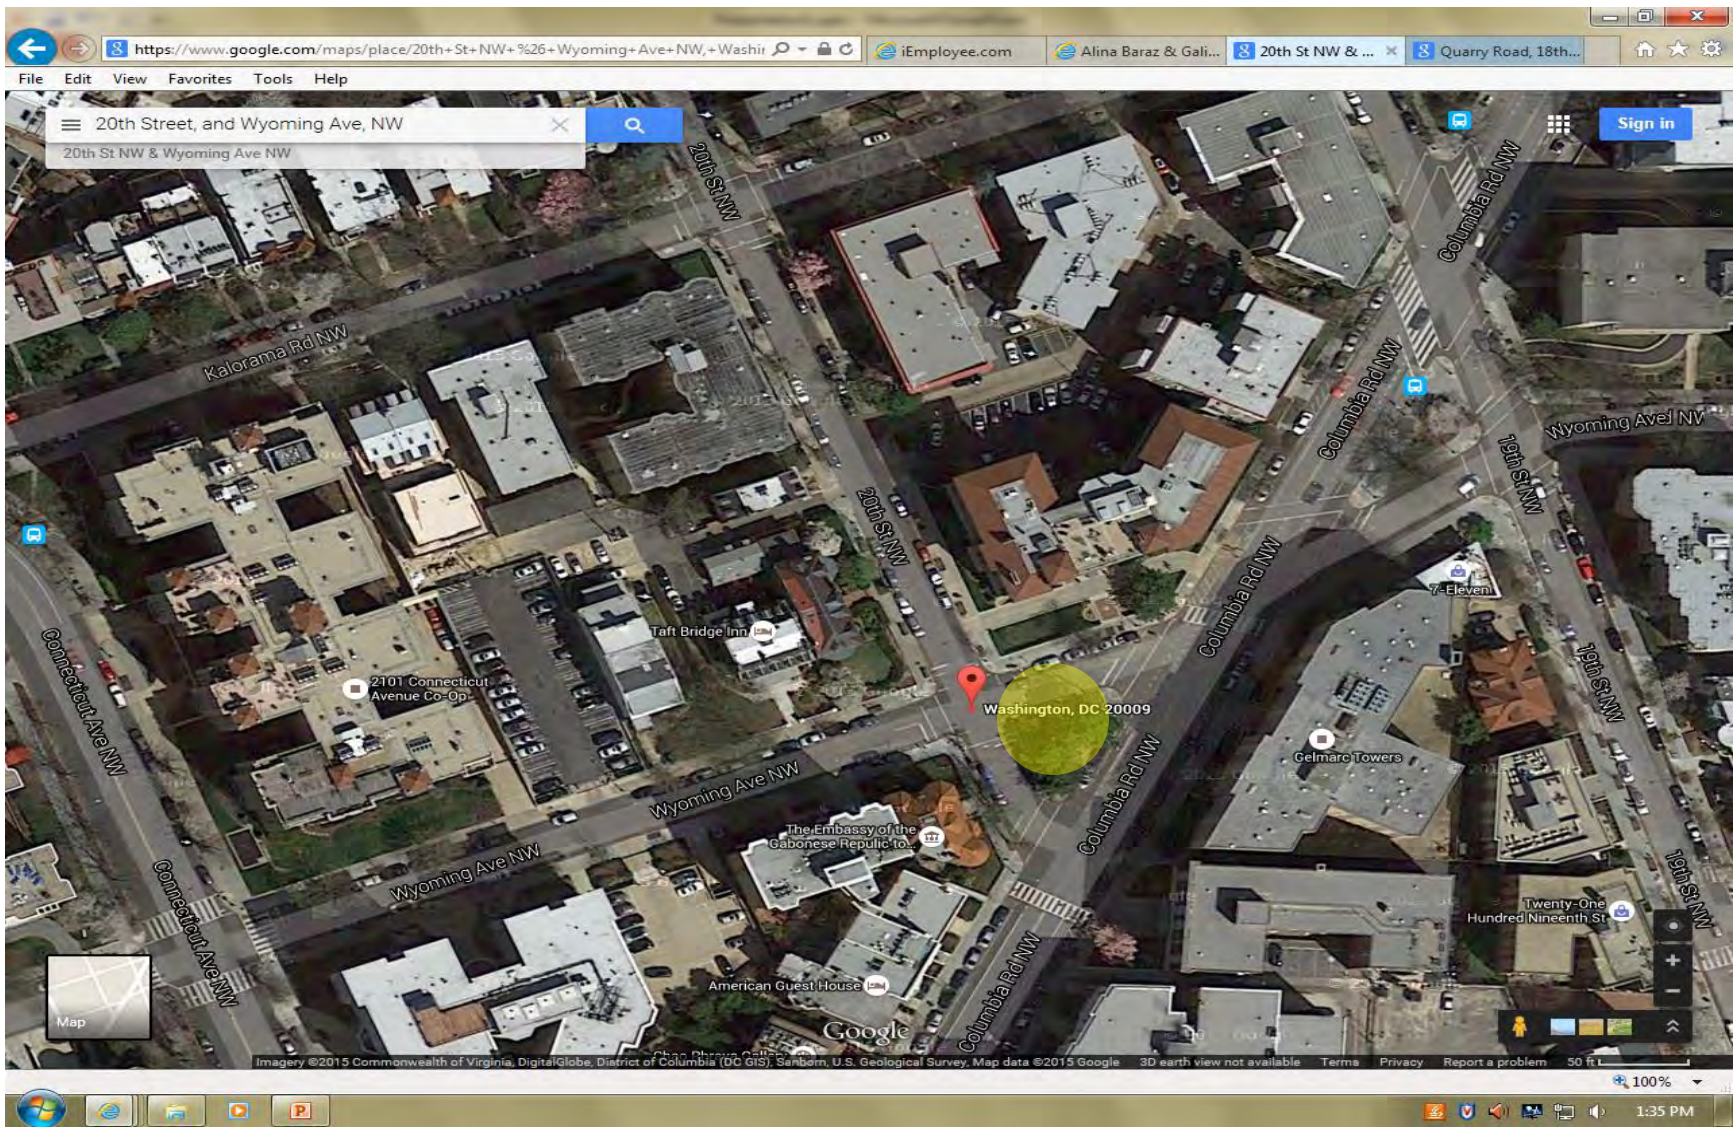

DDOT Annex 8 and 9, Fire/EMS PSCC/Fire Alarm
280, 300, 310, 320, & 350 McMillan Drive NW

Parkview
3560 Warder Street NW

Bancroft ES
1755 Newton Street NW

Banneker SHS
800 Euclid Street NW

Cleveland ES
1825 8th Street NW

Bruce Monroe Park
3012 Georgia Avenue

Walter Pierce Park
20th and Calvert NW

Park
11th and Monroe NW

Park
Quarry Road, 18th Street and Harvard Street, NW

Kalorama Triangle Park
Columbia Road, 19th Street and Kalorama Road, NW

Park
Columbia Road, 19th Street and Wyoming Ave, NW

Park (Cul de Sac)
Park Road, Cul De Sac NW

Park
Columbia Road, 20th Street, and Wyoming Ave, NW

Justice Park
14th St & Euclid St NW

Park (Cul de Sac)
3498 Oakwood Terrace NW