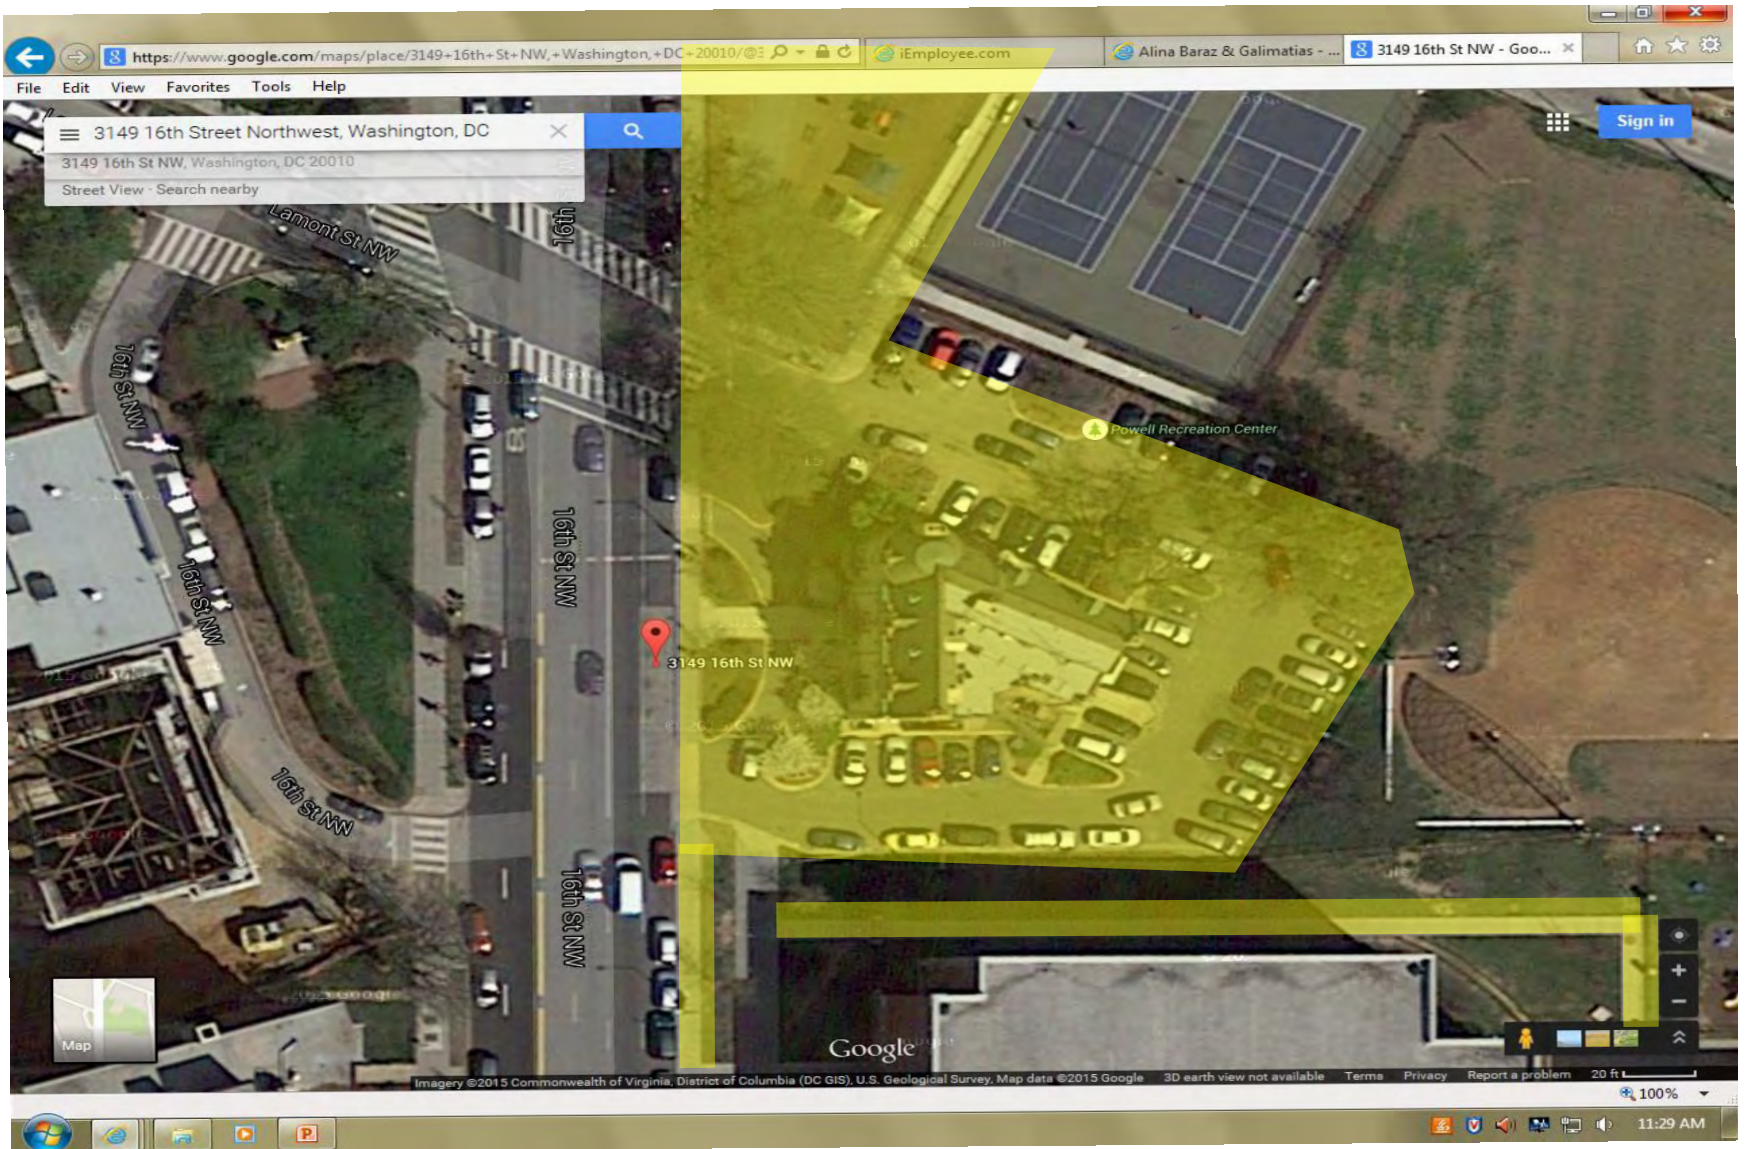

DDOT Annex 8 and 9, Fire/EMS PSCC/Fire Alarm
280, 300, 310, 320, & 350 McMillan Drive NW

Parkview
3560 Warder Street NW

Bancroft ES
1755 Newton Street NW

Banneker SHS
800 Euclid Street NW

Cleveland ES
1825 8th Street NW

**Columbia Heights EC/Bell Lincoln
3101 16th Street NW**

Lewis KC
300 Bryant Street NW

Cooke HD ES
2525 17th Street NW

Meyer
2501 11th Street NW

Adams ES
2020 19th Street NW

Reed LC
2200 Champlain St. NW

**Garnett-Patterson
2001 10th Street NW**

Tubman ES
3101 13th Street NW

**Parking Lot/Sidewalks
First and E Street NW**

**Senior Wellness Center
3531 Georgia Avenue NW**

**Old DPR Headquarters
3149 16th Street NW**

**Columbia Heights Comm. Center
1480 Girard Street, NW**