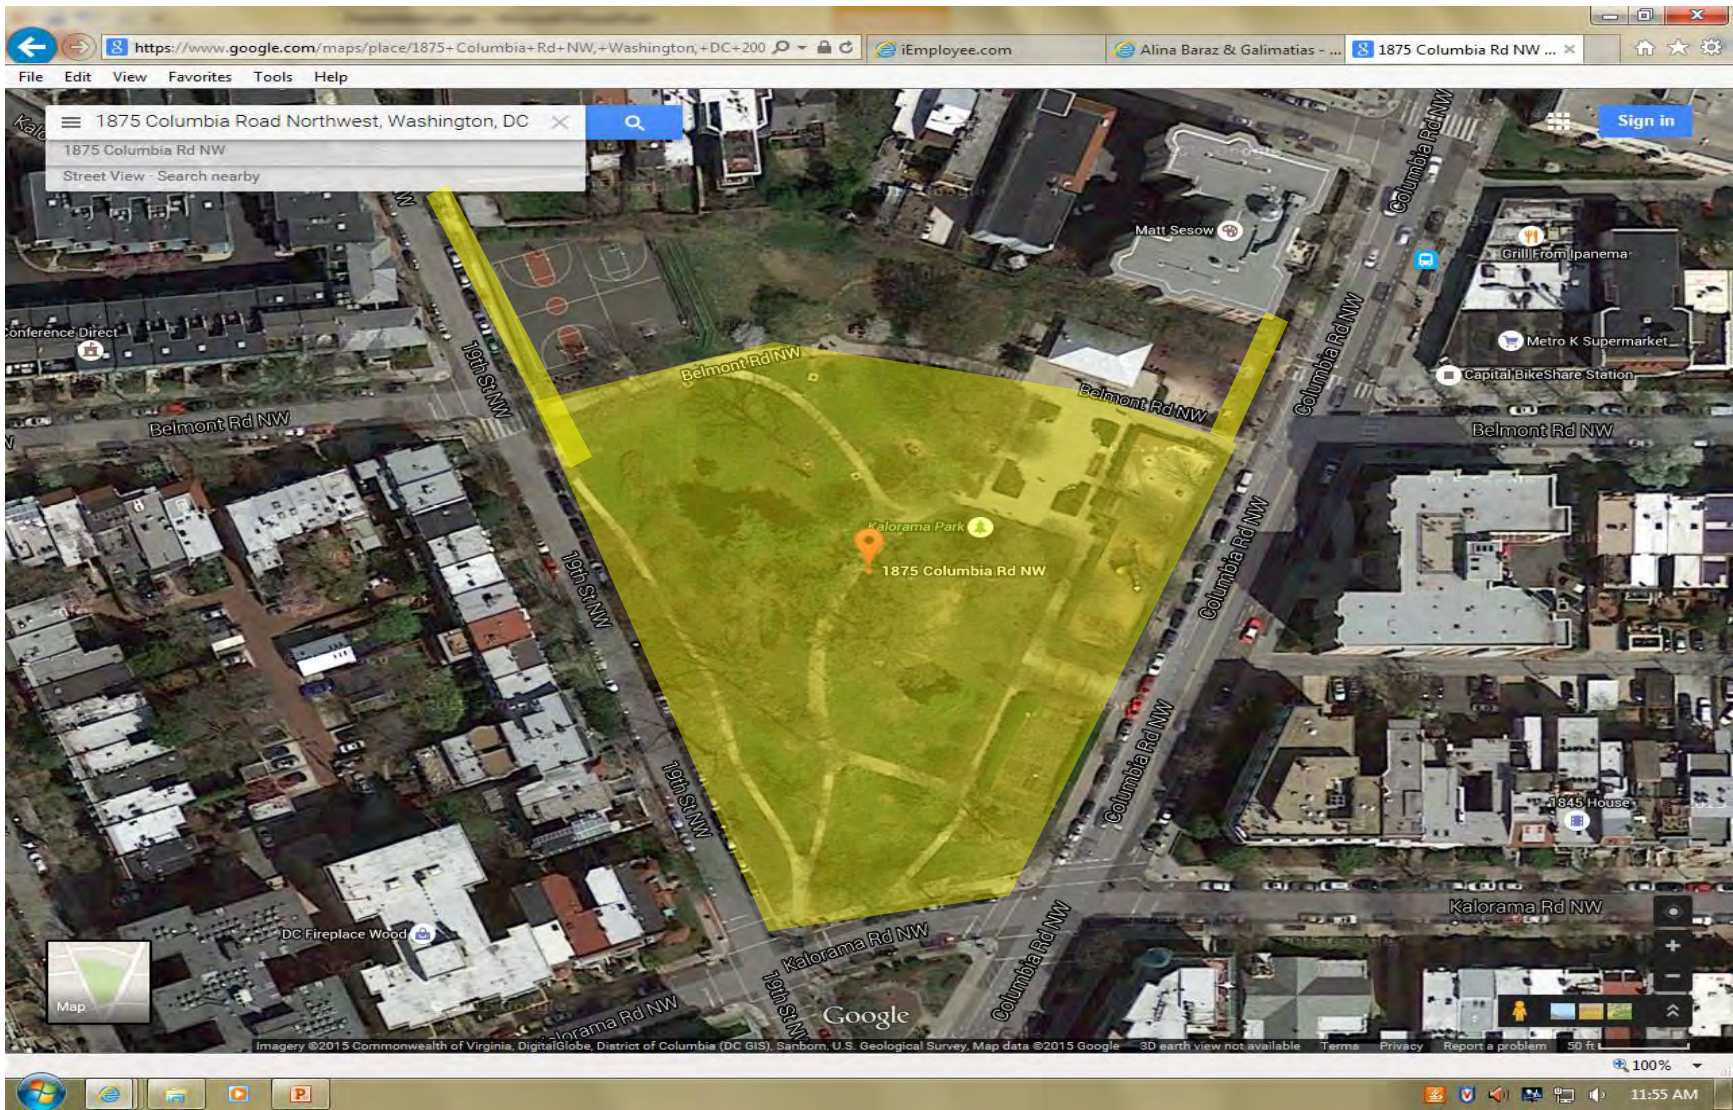

DPR Warehouse
1325 S Street NW

Banneker Recreation Center
2600 Georgia Ave NW

Grimke Building
1923 Vermont Avenue NW

African American Civil War Museum
1925 Vermont Avenue NW

Harrison Recreation Center
1330 V Street NW