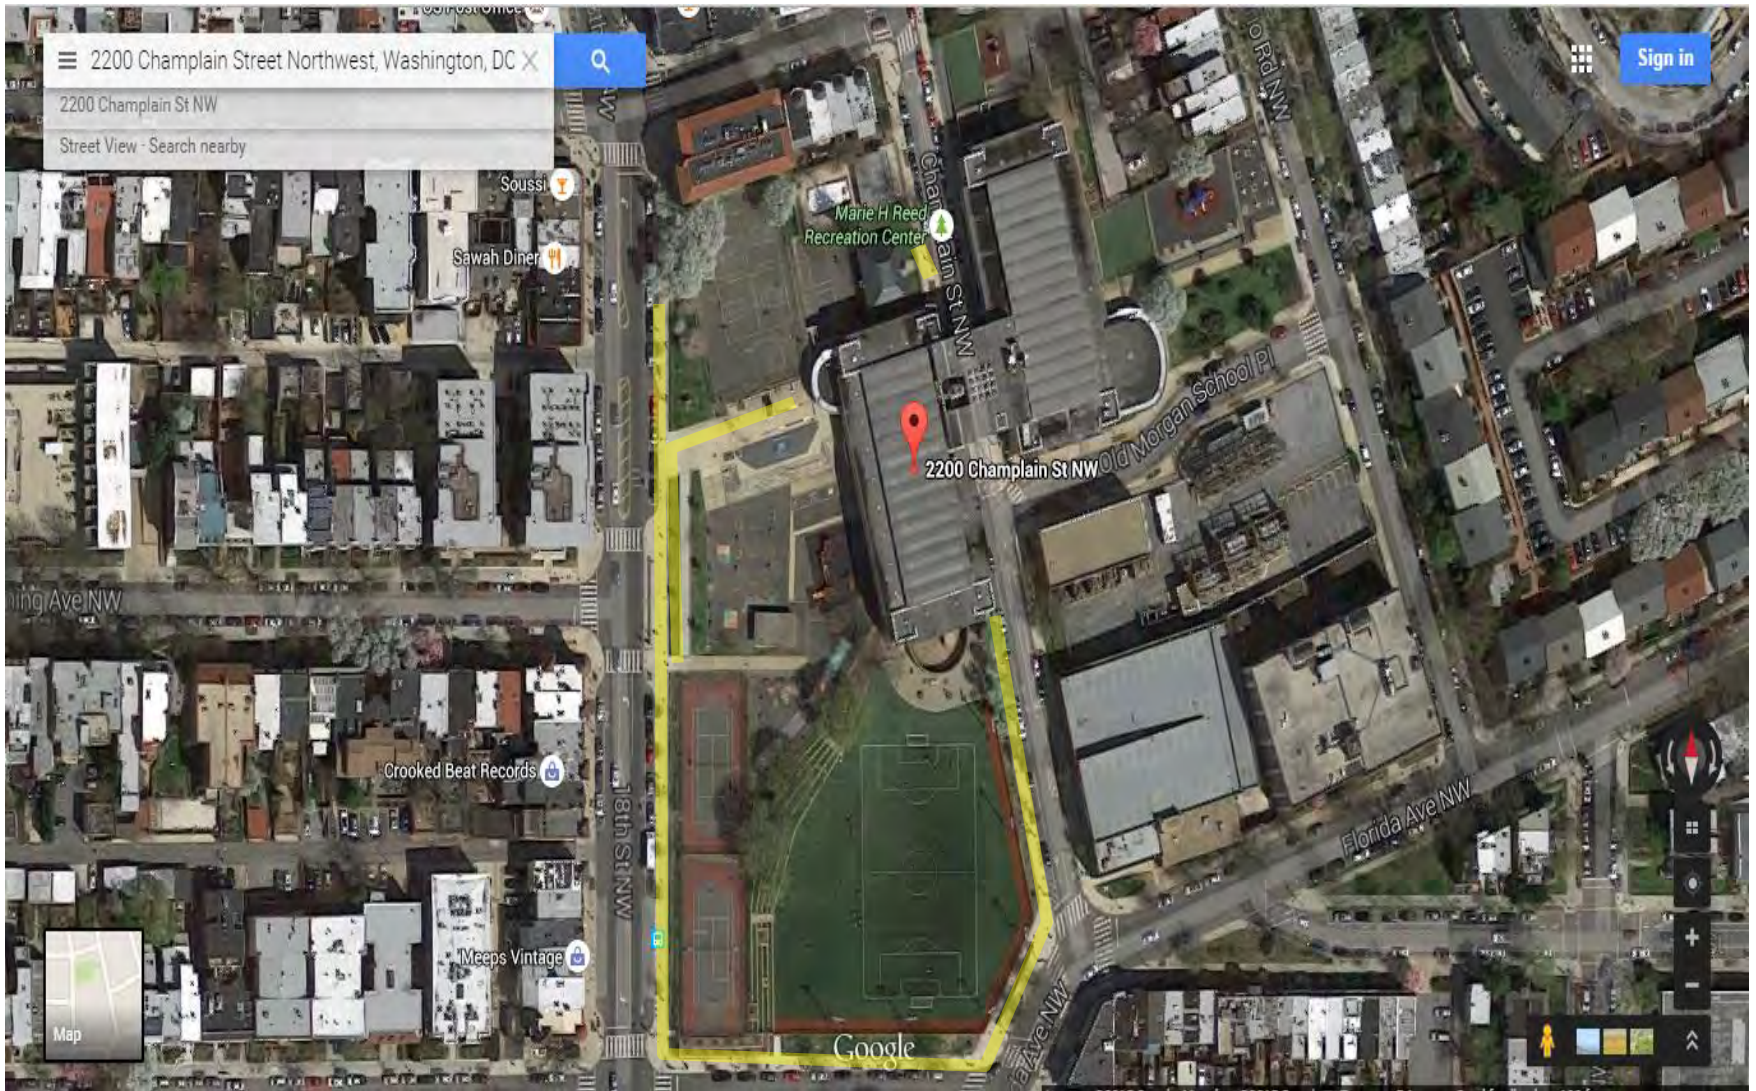

**Columbia Heights EC/Bell Lincoln
3101 16th Street NW**

Lewis KC
300 Bryant Street NW

Cooke HD ES
2525 17th Street NW

Meyer
2501 11th Street NW

Adams ES
2020 19th Street NW

Reed LC
2200 Champlain St. NW

**Garnett-Patterson
2001 10th Street NW**

Tubman ES
3101 13th Street NW

**Parking Lot/Sidewalks
First and E Street NW**

**Senior Wellness Center
3531 Georgia Avenue NW**

**Old DPR Headquarters
3149 16th Street NW**

**Columbia Heights Comm. Center
1480 Girard Street, NW**

Bruce Monroe Park
3012 Georgia Avenue

Walter Pierce Park
20th and Calvert NW

Park
11th and Monroe NW

Park
Quarry Road, 18th Street and Harvard Street, NW

Kalorama Triangle Park
Columbia Road, 19th Street and Kalorama Road, NW

Park
Columbia Road, 19th Street and Wyoming Ave, NW

Park (Cul de Sac)
Park Road, Cul De Sac NW

Park
Columbia Road, 20th Street, and Wyoming Ave, NW

Justice Park
14th St & Euclid St NW

Park (Cul de Sac)
3498 Oakwood Terrace NW