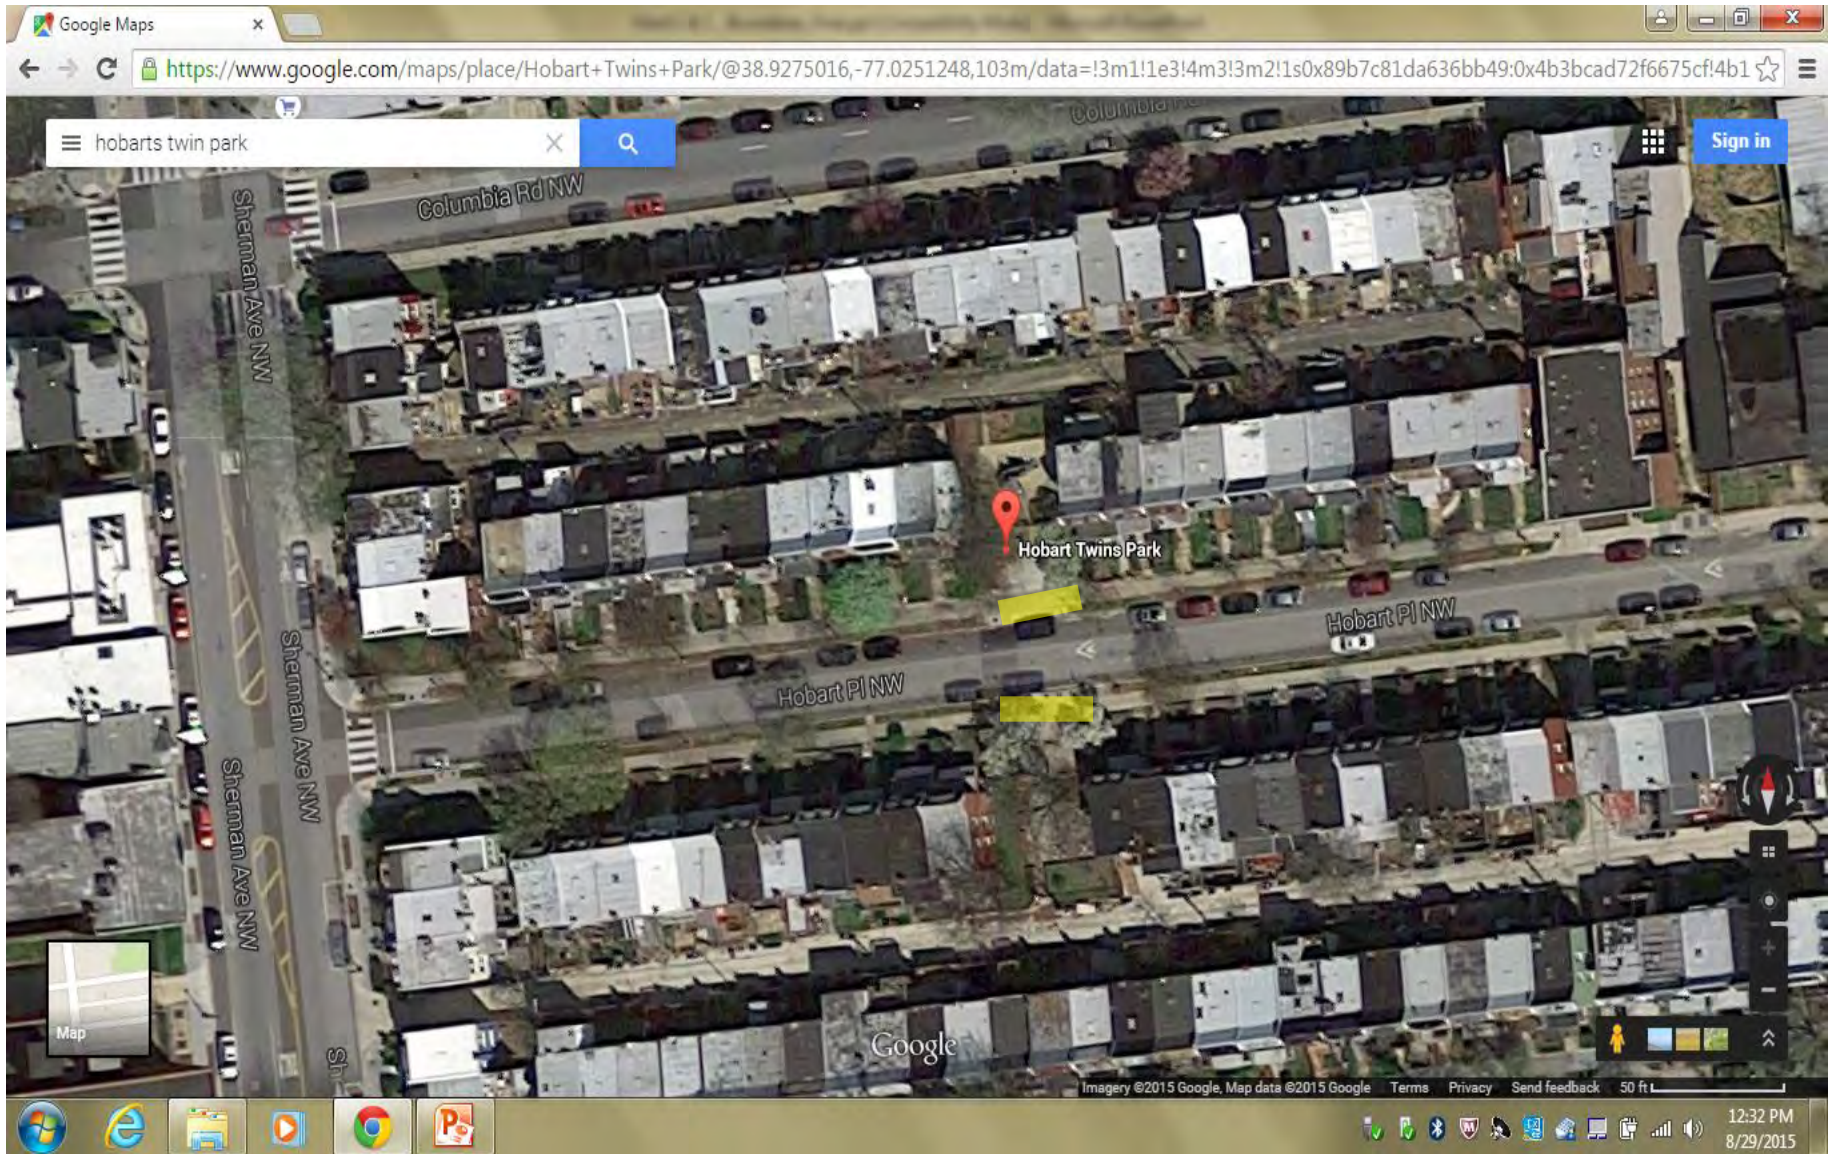

Bruce Monroe Park
3012 Georgia Avenue

Walter Pierce Park
20th and Calvert NW

Park
11th and Monroe NW

Park
Quarry Road, 18th Street and Harvard Street, NW

Kalorama Triangle Park
Columbia Road, 19th Street and Kalorama Road, NW

Park
Columbia Road, 19th Street and Wyoming Ave, NW

Park (Cul de Sac)
Park Road, Cul De Sac NW

Park
Columbia Road, 20th Street, and Wyoming Ave, NW

Justice Park
14th St & Euclid St NW

Park (Cul de Sac)
3498 Oakwood Terrace NW

Park (Cul de Sac)
3942 Oak St. NW

Park
5th Street and Hobart Place, NW

Westminster playground
907 Westminister St. NW

**Park
Biltmore & 20th Street, NW**

Unity Park
Columbia Road, Euclid Street and Champlain Street

Park
Florida Avenue and V St NW

Hobart Twins Park
Hobart Pl (between Sherman Ave, NW and Georgia Ave. NW)

Park
Mt. Pleasant, Lamont and 17th Street, NW

Park
Lamont St. west of 19th St.

Park
Mt. Pleasant Street and Park Road, NW