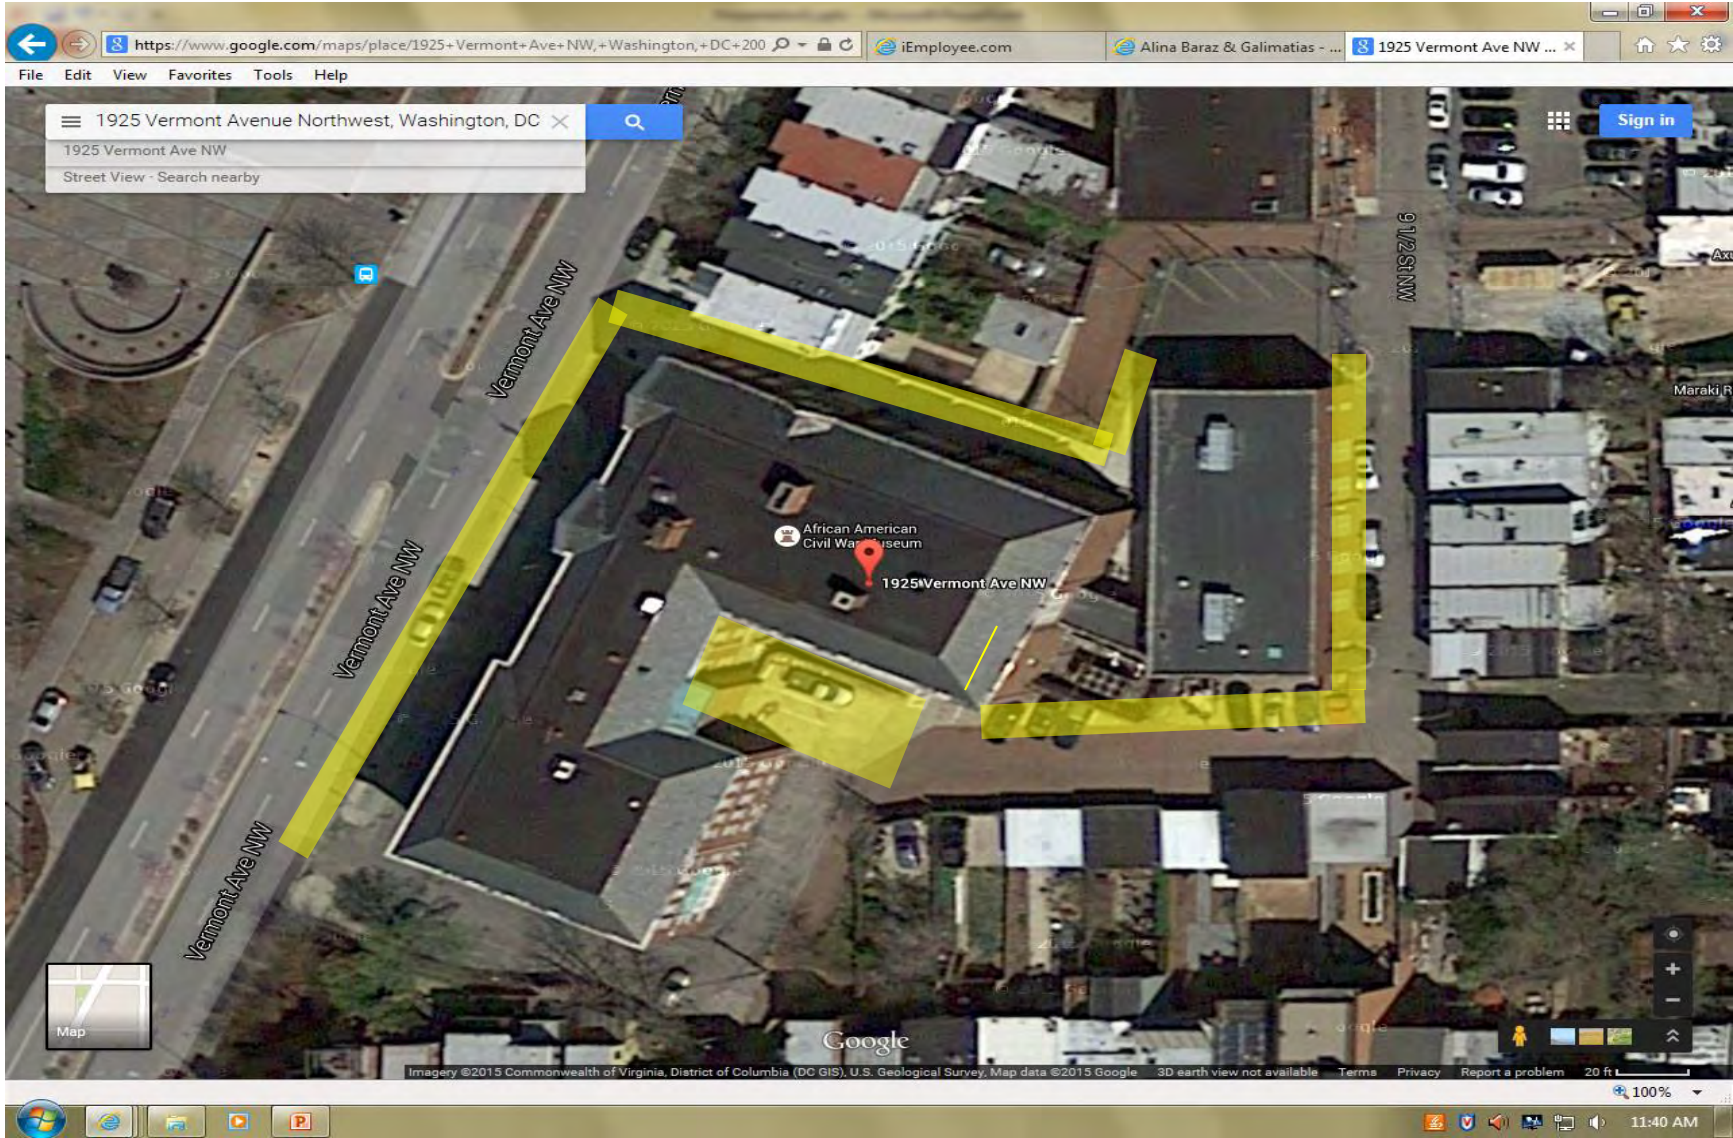

DDOT Annex 8 and 9, Fire/EMS PSCC/Fire Alarm
280, 300, 310, 320, & 350 McMillan Drive NW

Parkview
3560 Warder Street NW

Bancroft ES
1755 Newton Street NW

Banneker SHS
800 Euclid Street NW

Cleveland ES
1825 8th Street NW

Tubman ES
3101 13th Street NW

**Parking Lot/Sidewalks
First and E Street NW**

**Senior Wellness Center
3531 Georgia Avenue NW**

**Old DPR Headquarters
3149 16th Street NW**

**Columbia Heights Comm. Center
1480 Girard Street, NW**

DPR Warehouse
1325 S Street NW

Banneker Recreation Center
2600 Georgia Ave NW

Grimke Building
1923 Vermont Avenue NW

African American Civil War Museum
1925 Vermont Avenue NW

Harrison Recreation Center
1330 V Street NW

Park
Columbia Road, 19th Street and Wyoming Ave, NW

Park (Cul de Sac)
Park Road, Cul De Sac NW

Park
Columbia Road, 20th Street, and Wyoming Ave, NW

Justice Park
14th St & Euclid St NW

Park (Cul de Sac)
3498 Oakwood Terrace NW