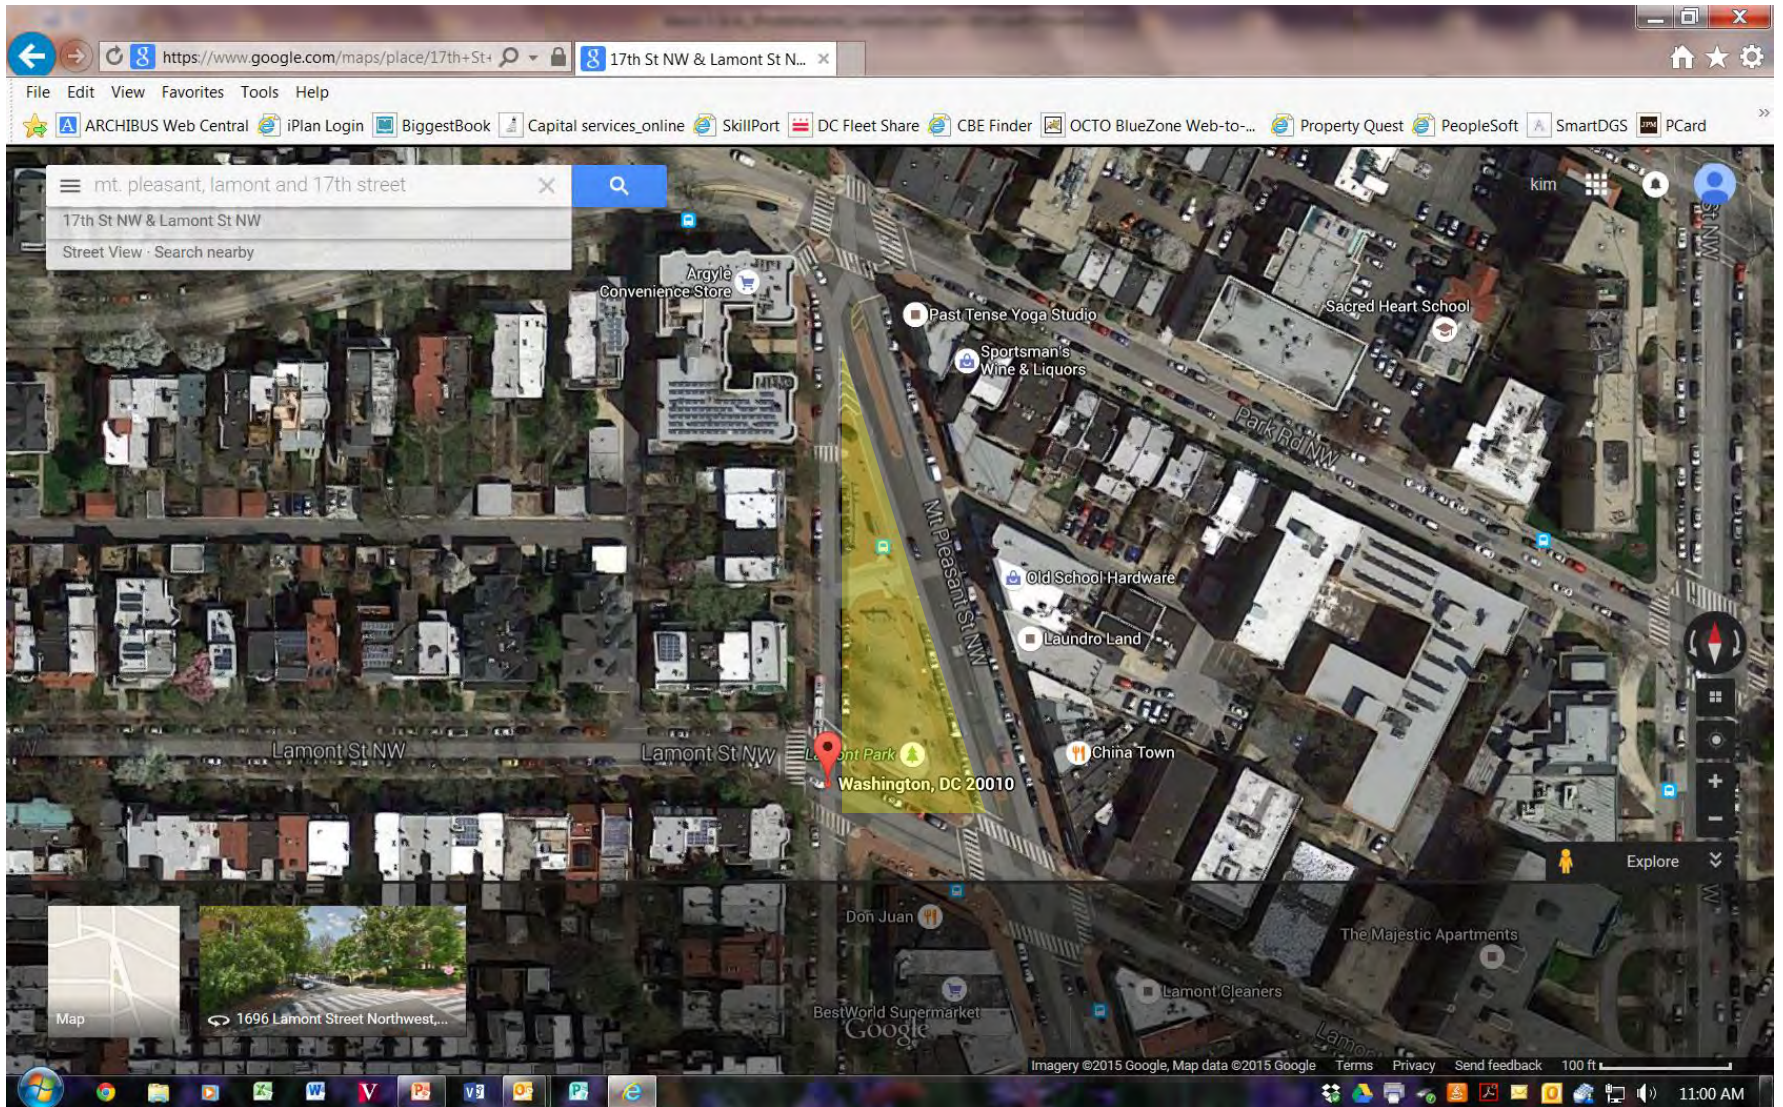

Hobart Twins Park
Hobart Pl (between Sherman Ave, NW and Georgia Ave. NW)

Park
Mt. Pleasant, Lamont and 17th Street, NW