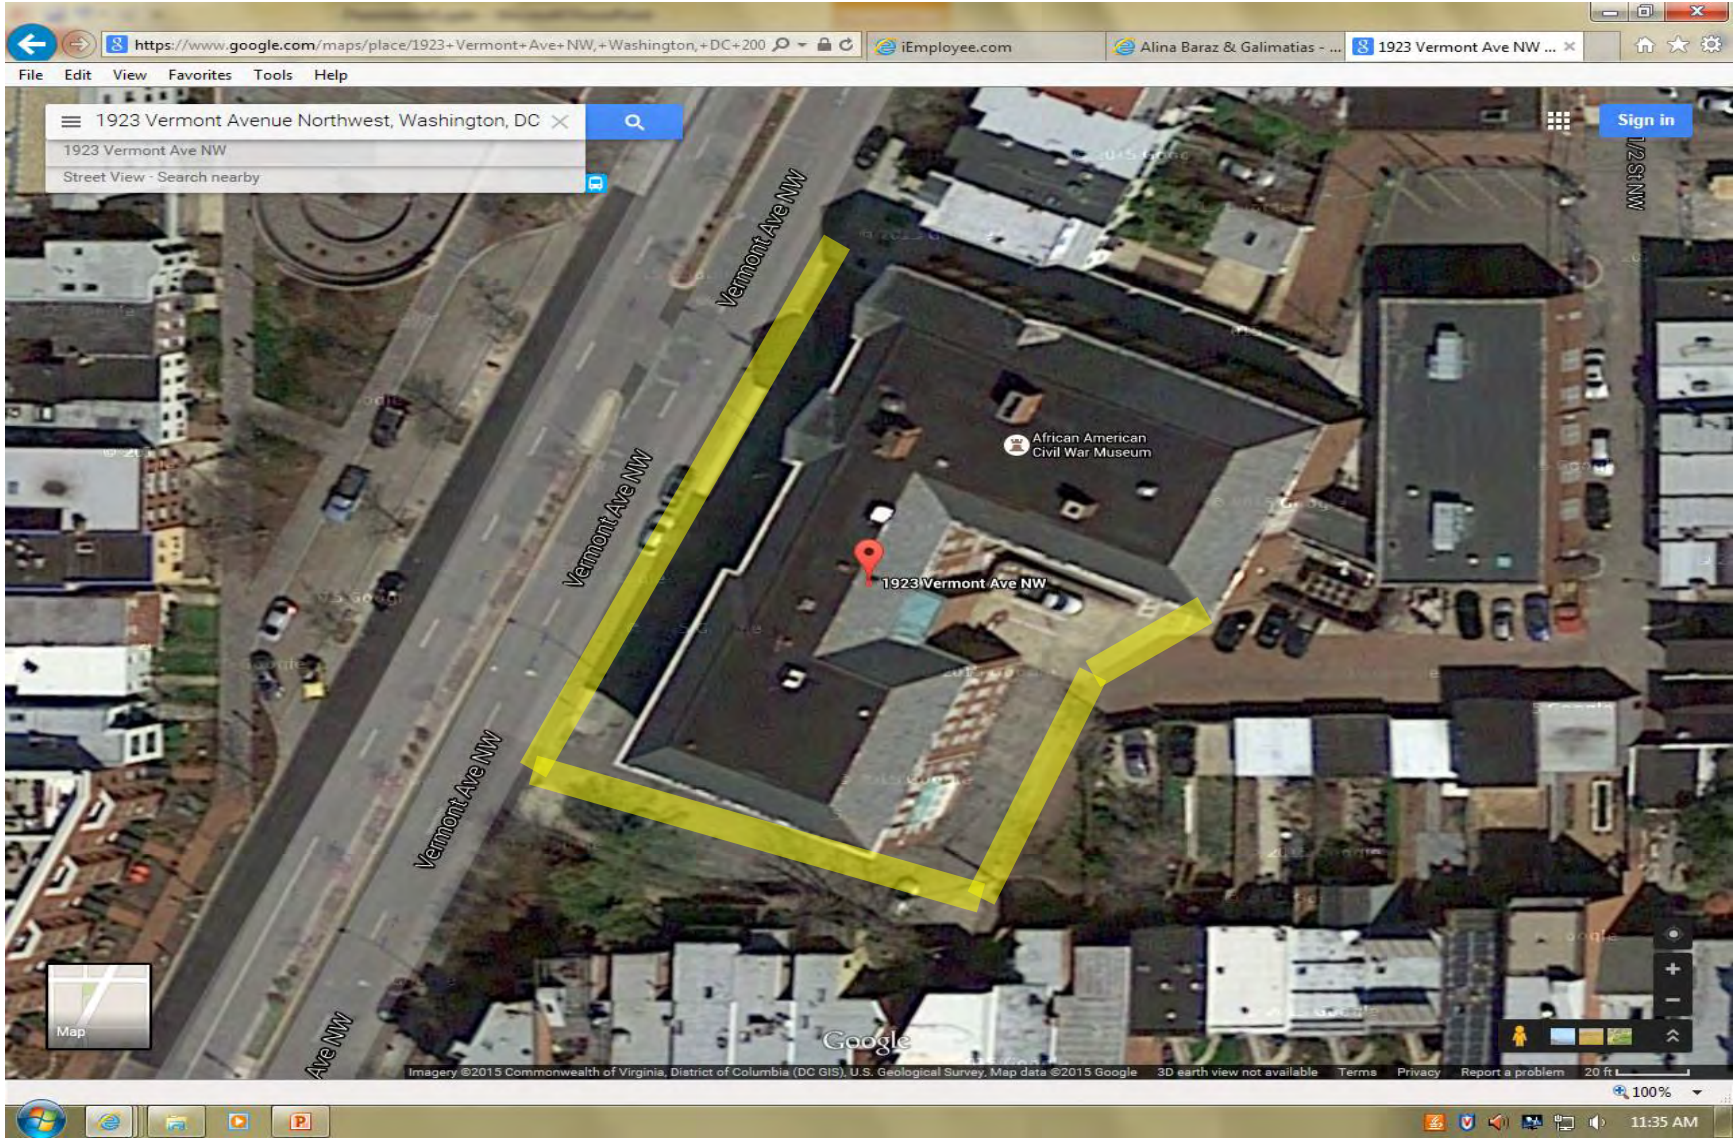

DDOT Annex 8 and 9, Fire/EMS PSCC/Fire Alarm
280, 300, 310, 320, & 350 McMillan Drive NW

Parkview
3560 Warder Street NW

Bancroft ES
1755 Newton Street NW

Banneker SHS
800 Euclid Street NW

Cleveland ES
1825 8th Street NW

Tubman ES
3101 13th Street NW

**Parking Lot/Sidewalks
First and E Street NW**

**Senior Wellness Center
3531 Georgia Avenue NW**

**Old DPR Headquarters
3149 16th Street NW**

**Columbia Heights Comm. Center
1480 Girard Street, NW**

DPR Warehouse
1325 S Street NW

Banneker Recreation Center
2600 Georgia Ave NW

Grimke Building
1923 Vermont Avenue NW

African American Civil War Museum
1925 Vermont Avenue NW

Harrison Recreation Center
1330 V Street NW

Park
Columbia Road, 19th Street and Wyoming Ave, NW

Park (Cul de Sac)
Park Road, Cul De Sac NW

Park
Columbia Road, 20th Street, and Wyoming Ave, NW

Justice Park
14th St & Euclid St NW

Park (Cul de Sac)
3498 Oakwood Terrace NW