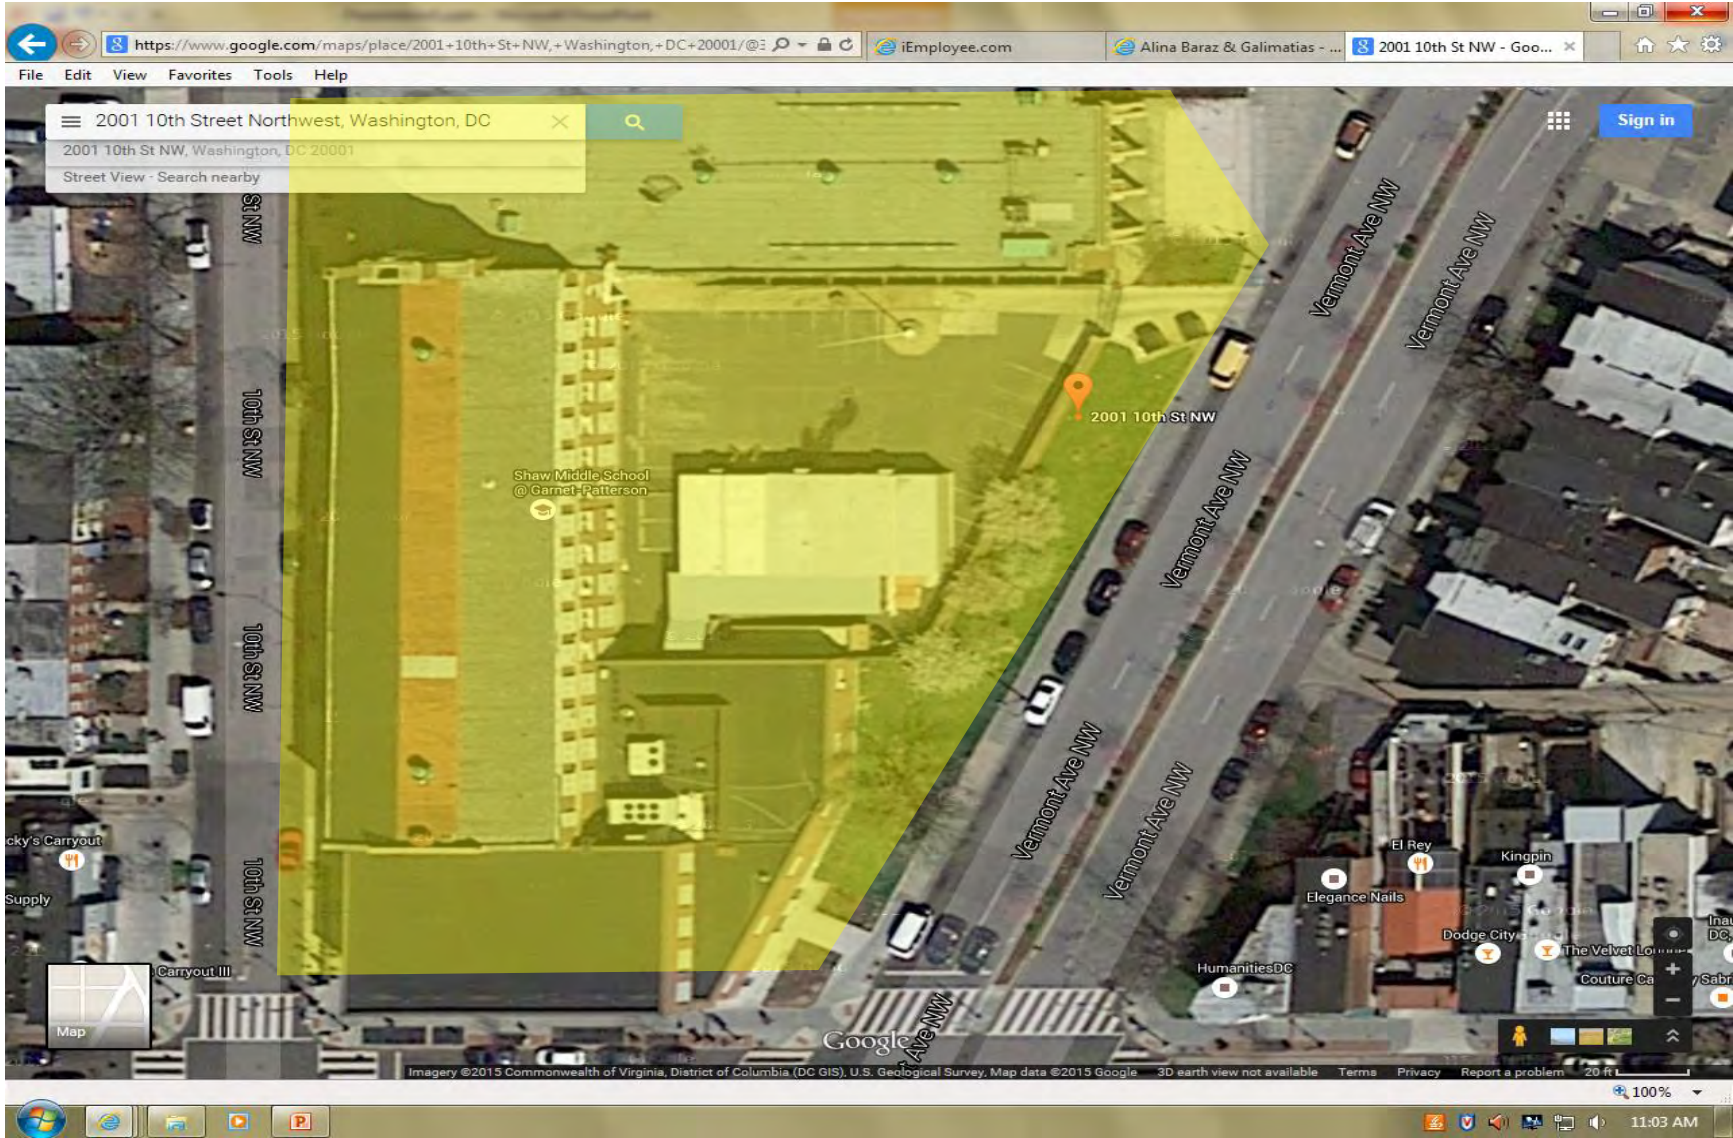

DDOT Annex 8 and 9, Fire/EMS PSCC/Fire Alarm
280, 300, 310, 320, & 350 McMillan Drive NW

Parkview
3560 Warder Street NW

Bancroft ES
1755 Newton Street NW

Banneker SHS
800 Euclid Street NW

Cleveland ES
1825 8th Street NW

**Columbia Heights EC/Bell Lincoln
3101 16th Street NW**

Lewis KC
300 Bryant Street NW

Cooke HD ES
2525 17th Street NW

Meyer
2501 11th Street NW

Adams ES
2020 19th Street NW

Reed LC
2200 Champlain St. NW

**Garnett-Patterson
2001 10th Street NW**

Tubman ES
3101 13th Street NW

**Parking Lot/Sidewalks
First and E Street NW**

**Senior Wellness Center
3531 Georgia Avenue NW**

**Old DPR Headquarters
3149 16th Street NW**

**Columbia Heights Comm. Center
1480 Girard Street, NW**