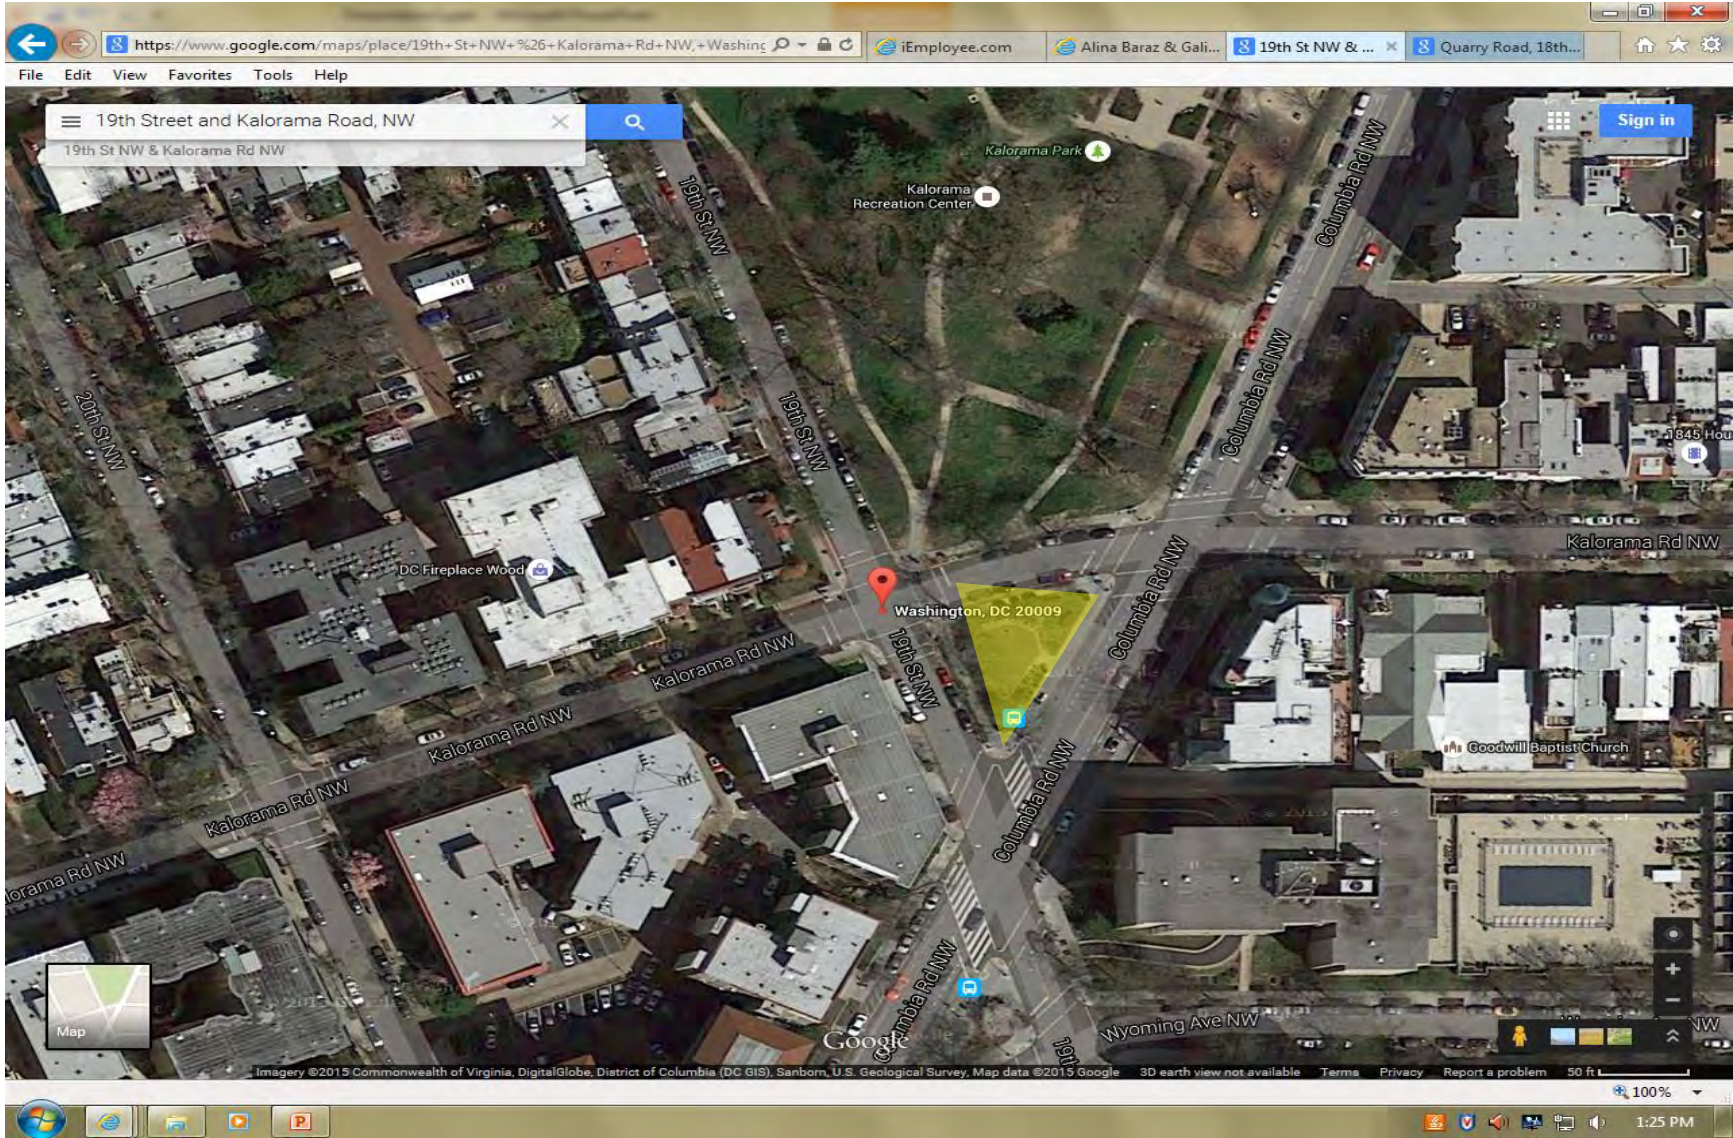

Bruce Monroe Park
3012 Georgia Avenue

Walter Pierce Park
20th and Calvert NW

Park
11th and Monroe NW

Park
Quarry Road, 18th Street and Harvard Street, NW

Kalorama Triangle Park
Columbia Road, 19th Street and Kalorama Road, NW

Park
Columbia Road, 19th Street and Wyoming Ave, NW

Park (Cul de Sac)
Park Road, Cul De Sac NW

Park
Columbia Road, 20th Street, and Wyoming Ave, NW

Justice Park
14th St & Euclid St NW

Park (Cul de Sac)
3498 Oakwood Terrace NW