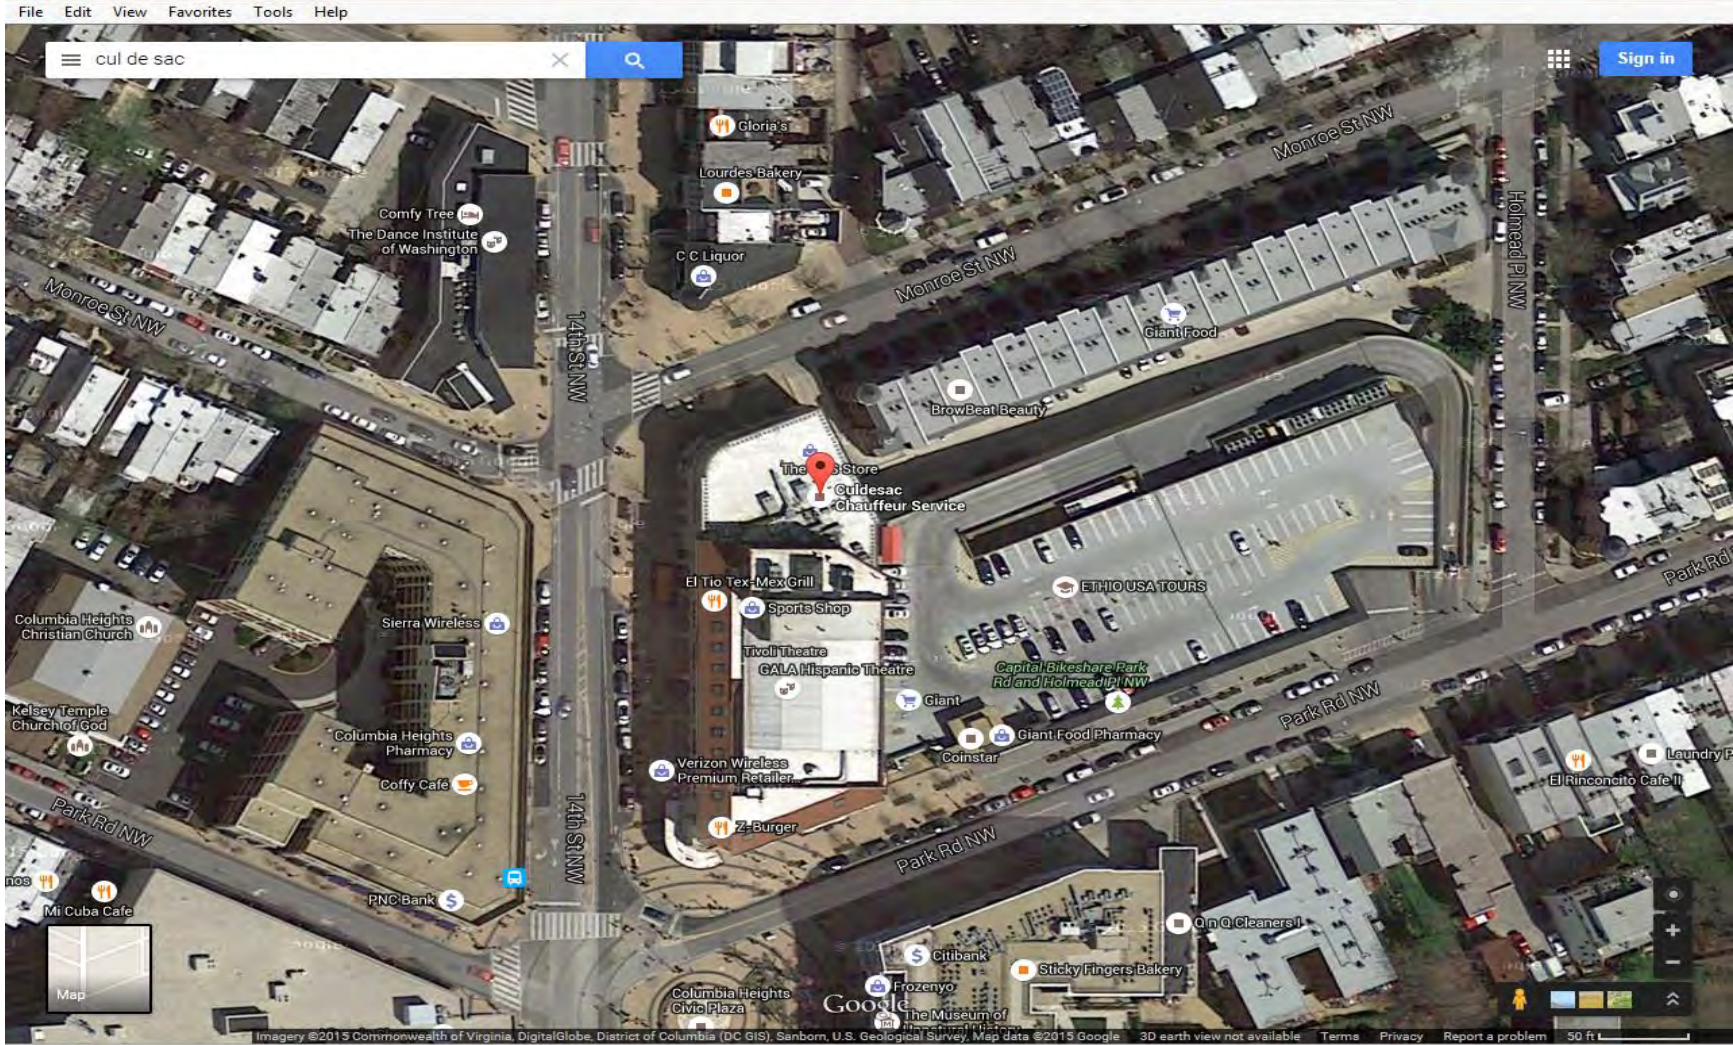

DDOT Annex 8 and 9, Fire/EMS PSCC/Fire Alarm
280, 300, 310, 320, & 350 McMillan Drive NW

Parkview
3560 Warder Street NW

Bancroft ES
1755 Newton Street NW

Banneker SHS
800 Euclid Street NW

Cleveland ES
1825 8th Street NW

Bruce Monroe Park
3012 Georgia Avenue

Walter Pierce Park
20th and Calvert NW

Park
11th and Monroe NW

Park
Quarry Road, 18th Street and Harvard Street, NW

Kalorama Triangle Park
Columbia Road, 19th Street and Kalorama Road, NW

Park
Columbia Road, 19th Street and Wyoming Ave, NW

Park (Cul de Sac)
Park Road, Cul De Sac NW

Park
Columbia Road, 20th Street, and Wyoming Ave, NW

Justice Park
14th St & Euclid St NW

Park (Cul de Sac)
3498 Oakwood Terrace NW

Park (Cul de Sac)
3942 Oak St. NW

Park
5th Street and Hobart Place, NW

Westminster playground
907 Westminister St. NW

**Park
Biltmore & 20th Street, NW**

Unity Park
Columbia Road, Euclid Street and Champlain Street