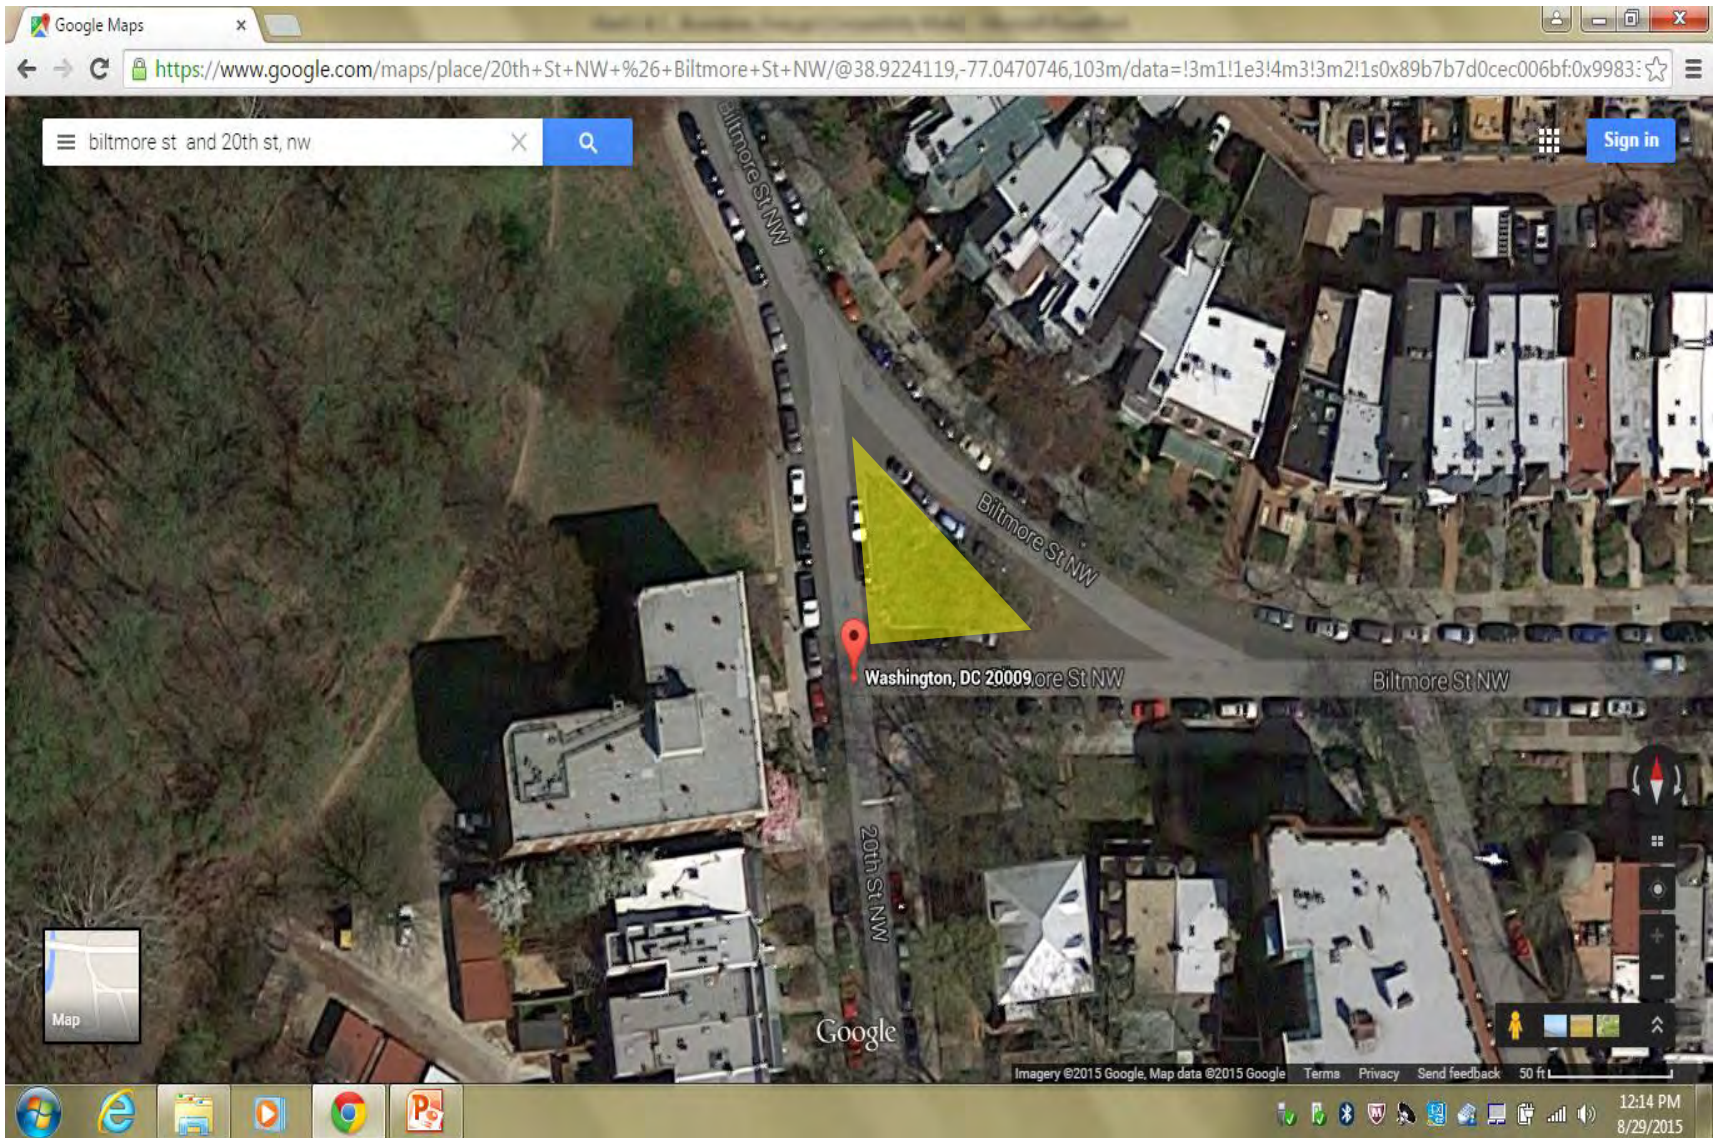

Bruce Monroe Park
3012 Georgia Avenue

Walter Pierce Park
20th and Calvert NW

Park
11th and Monroe NW

Park
Quarry Road, 18th Street and Harvard Street, NW

Kalorama Triangle Park
Columbia Road, 19th Street and Kalorama Road, NW

Park
Columbia Road, 19th Street and Wyoming Ave, NW

Park (Cul de Sac)
Park Road, Cul De Sac NW

Park
Columbia Road, 20th Street, and Wyoming Ave, NW

Justice Park
14th St & Euclid St NW

Park (Cul de Sac)
3498 Oakwood Terrace NW

Park (Cul de Sac)
3942 Oak St. NW

Park
5th Street and Hobart Place, NW

Westminster playground
907 Westminister St. NW

**Park
Biltmore & 20th Street, NW**

Unity Park
Columbia Road, Euclid Street and Champlain Street