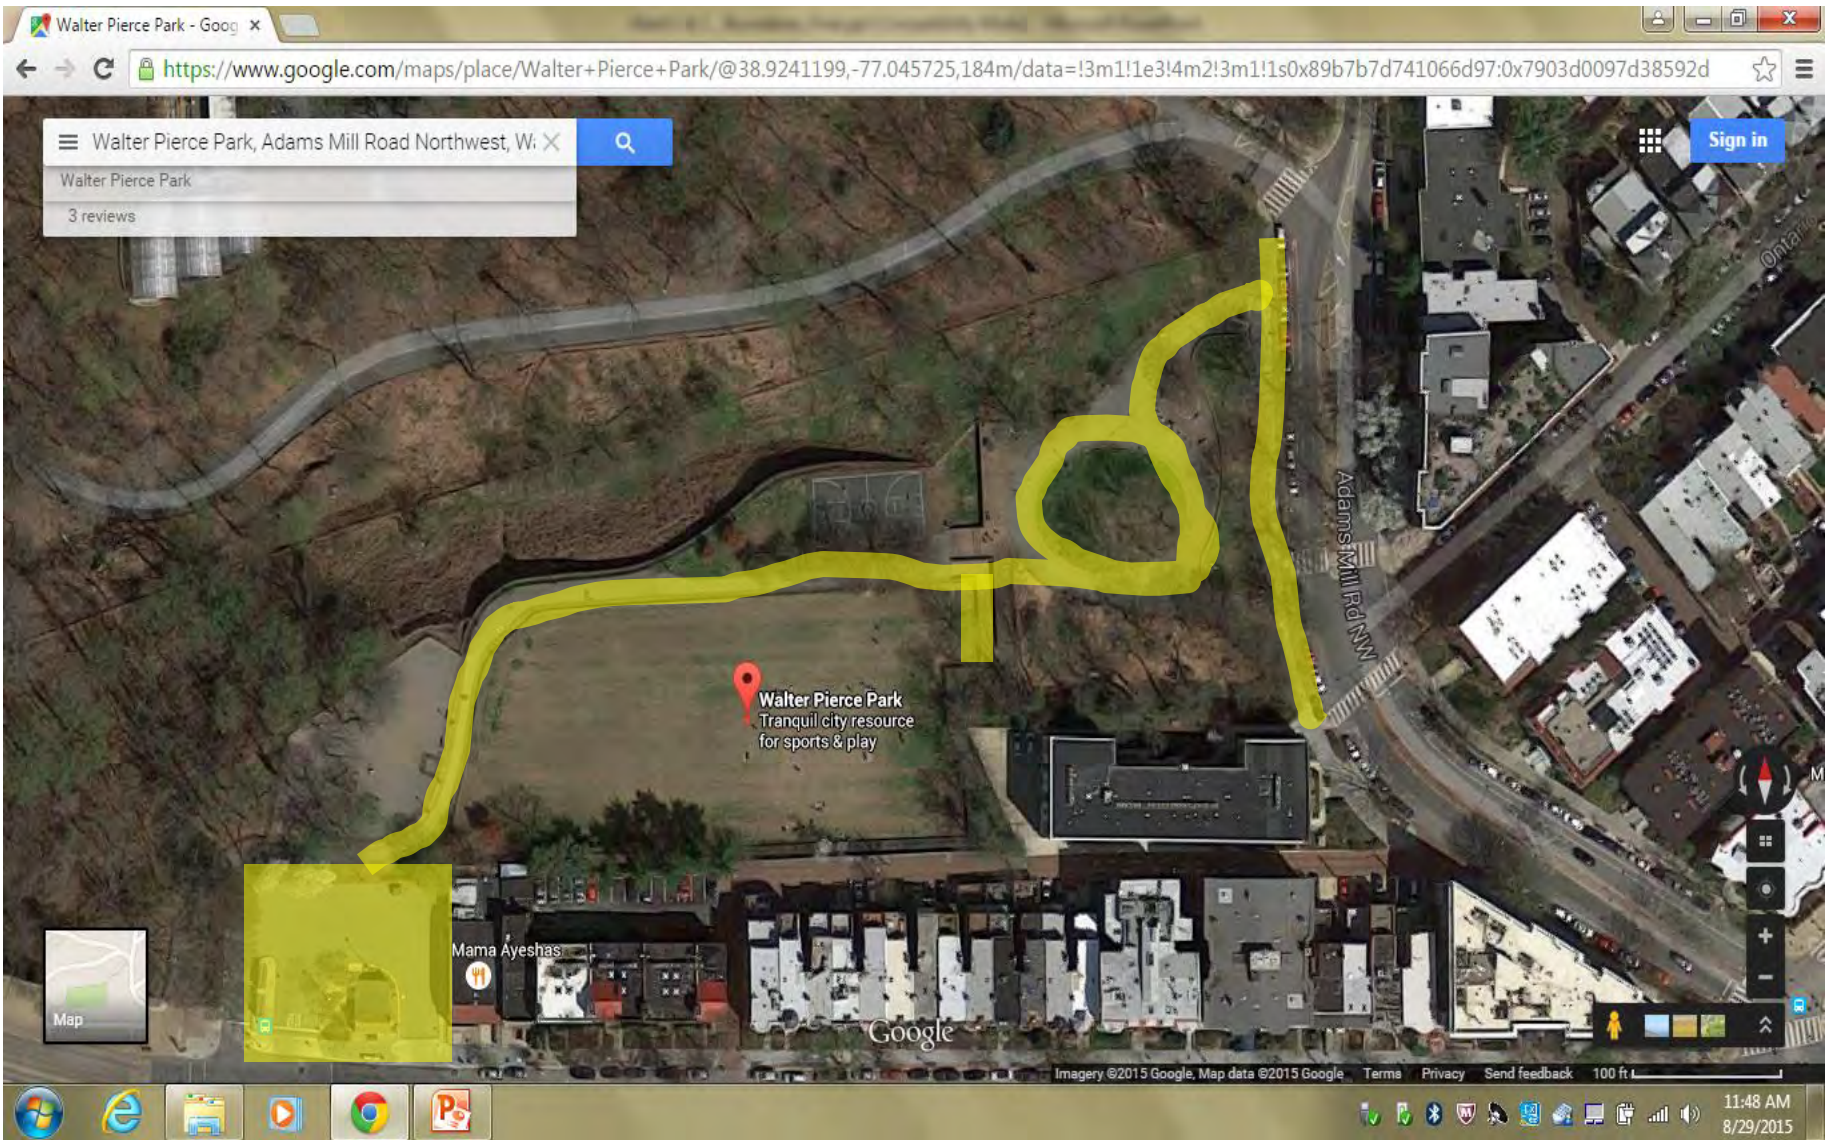

Bruce Monroe Park
3012 Georgia Avenue

Walter Pierce Park
20th and Calvert NW

Park
11th and Monroe NW

Park
Quarry Road, 18th Street and Harvard Street, NW

Kalorama Triangle Park
Columbia Road, 19th Street and Kalorama Road, NW

Park
Columbia Road, 19th Street and Wyoming Ave, NW

Park (Cul de Sac)
Park Road, Cul De Sac NW

Park
Columbia Road, 20th Street, and Wyoming Ave, NW

Justice Park
14th St & Euclid St NW

Park (Cul de Sac)
3498 Oakwood Terrace NW