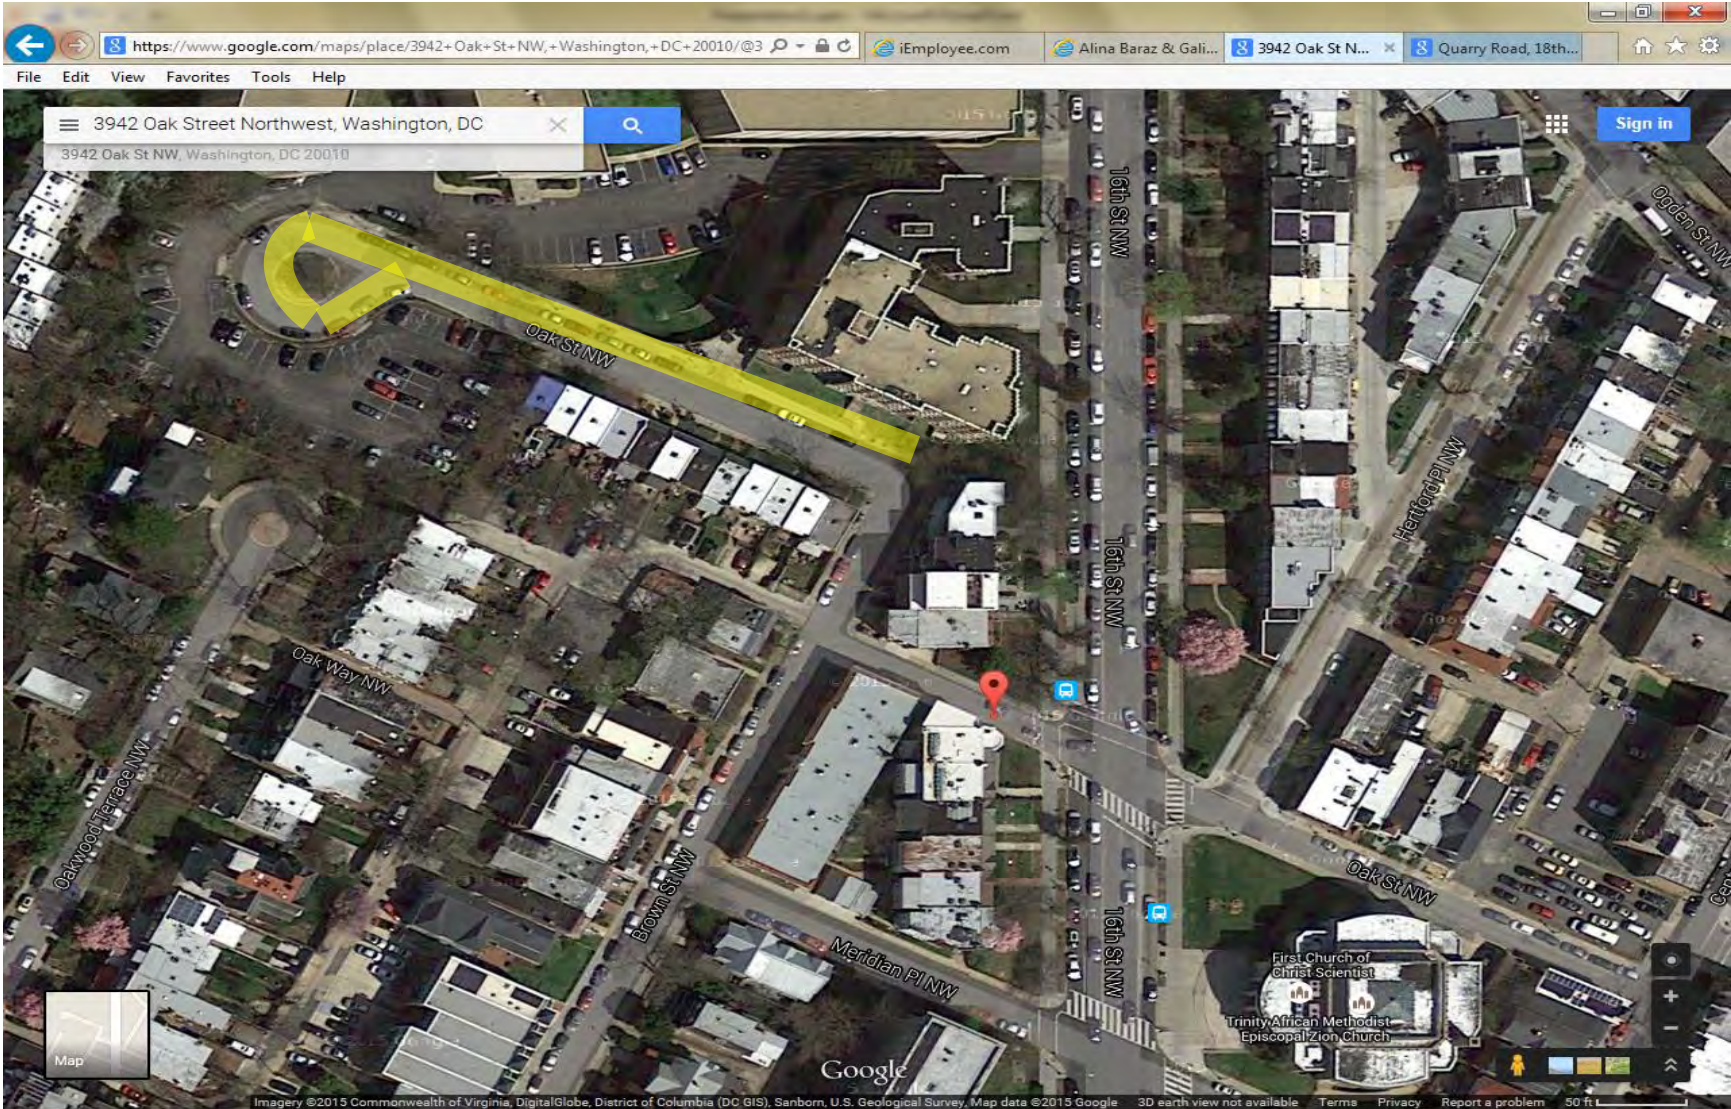

Bruce Monroe Park
3012 Georgia Avenue

Walter Pierce Park
20th and Calvert NW

Park
11th and Monroe NW

Park
Quarry Road, 18th Street and Harvard Street, NW

Kalorama Triangle Park
Columbia Road, 19th Street and Kalorama Road, NW

Park
Columbia Road, 19th Street and Wyoming Ave, NW

Park (Cul de Sac)
Park Road, Cul De Sac NW

Park
Columbia Road, 20th Street, and Wyoming Ave, NW

Justice Park
14th St & Euclid St NW

Park (Cul de Sac)
3498 Oakwood Terrace NW

Park (Cul de Sac)
3942 Oak St. NW

Park
5th Street and Hobart Place, NW

Westminster playground
907 Westminister St. NW

**Park
Biltmore & 20th Street, NW**

Unity Park
Columbia Road, Euclid Street and Champlain Street

Park
Florida Avenue and V St NW

Hobart Twins Park
Hobart Pl (between Sherman Ave, NW and Georgia Ave. NW)

Park
Mt. Pleasant, Lamont and 17th Street, NW

Park
Lamont St. west of 19th St.

Park
Mt. Pleasant Street and Park Road, NW