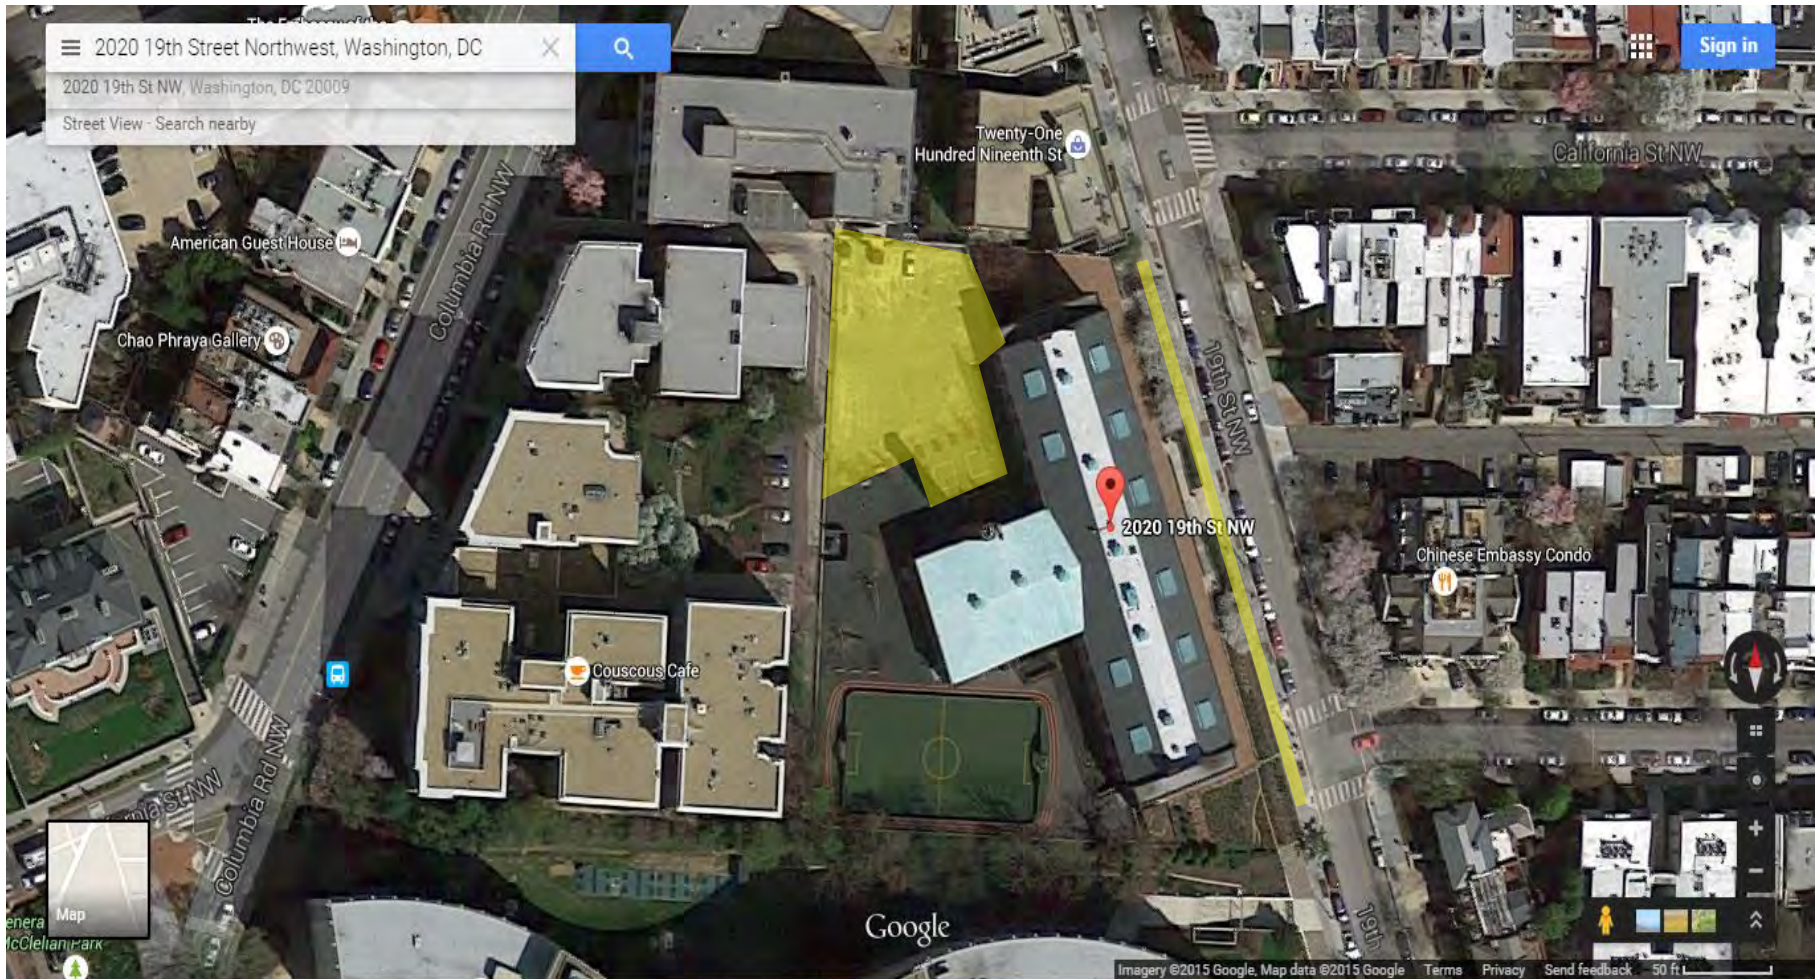

DDOT Annex 8 and 9, Fire/EMS PSCC/Fire Alarm
280, 300, 310, 320, & 350 McMillan Drive NW

Parkview
3560 Warder Street NW

Bancroft ES
1755 Newton Street NW

Banneker SHS
800 Euclid Street NW

Cleveland ES
1825 8th Street NW

**Columbia Heights EC/Bell Lincoln
3101 16th Street NW**

Lewis KC
300 Bryant Street NW

Cooke HD ES
2525 17th Street NW

Meyer
2501 11th Street NW

Adams ES
2020 19th Street NW

Reed LC
2200 Champlain St. NW

**Garnett-Patterson
2001 10th Street NW**

Tubman ES
3101 13th Street NW

**Parking Lot/Sidewalks
First and E Street NW**

**Senior Wellness Center
3531 Georgia Avenue NW**

**Old DPR Headquarters
3149 16th Street NW**

**Columbia Heights Comm. Center
1480 Girard Street, NW**

Park
Columbia Road, 19th Street and Wyoming Ave, NW

Park (Cul de Sac)
Park Road, Cul De Sac NW

Park
Columbia Road, 20th Street, and Wyoming Ave, NW

Justice Park
14th St & Euclid St NW

Park (Cul de Sac)
3498 Oakwood Terrace NW