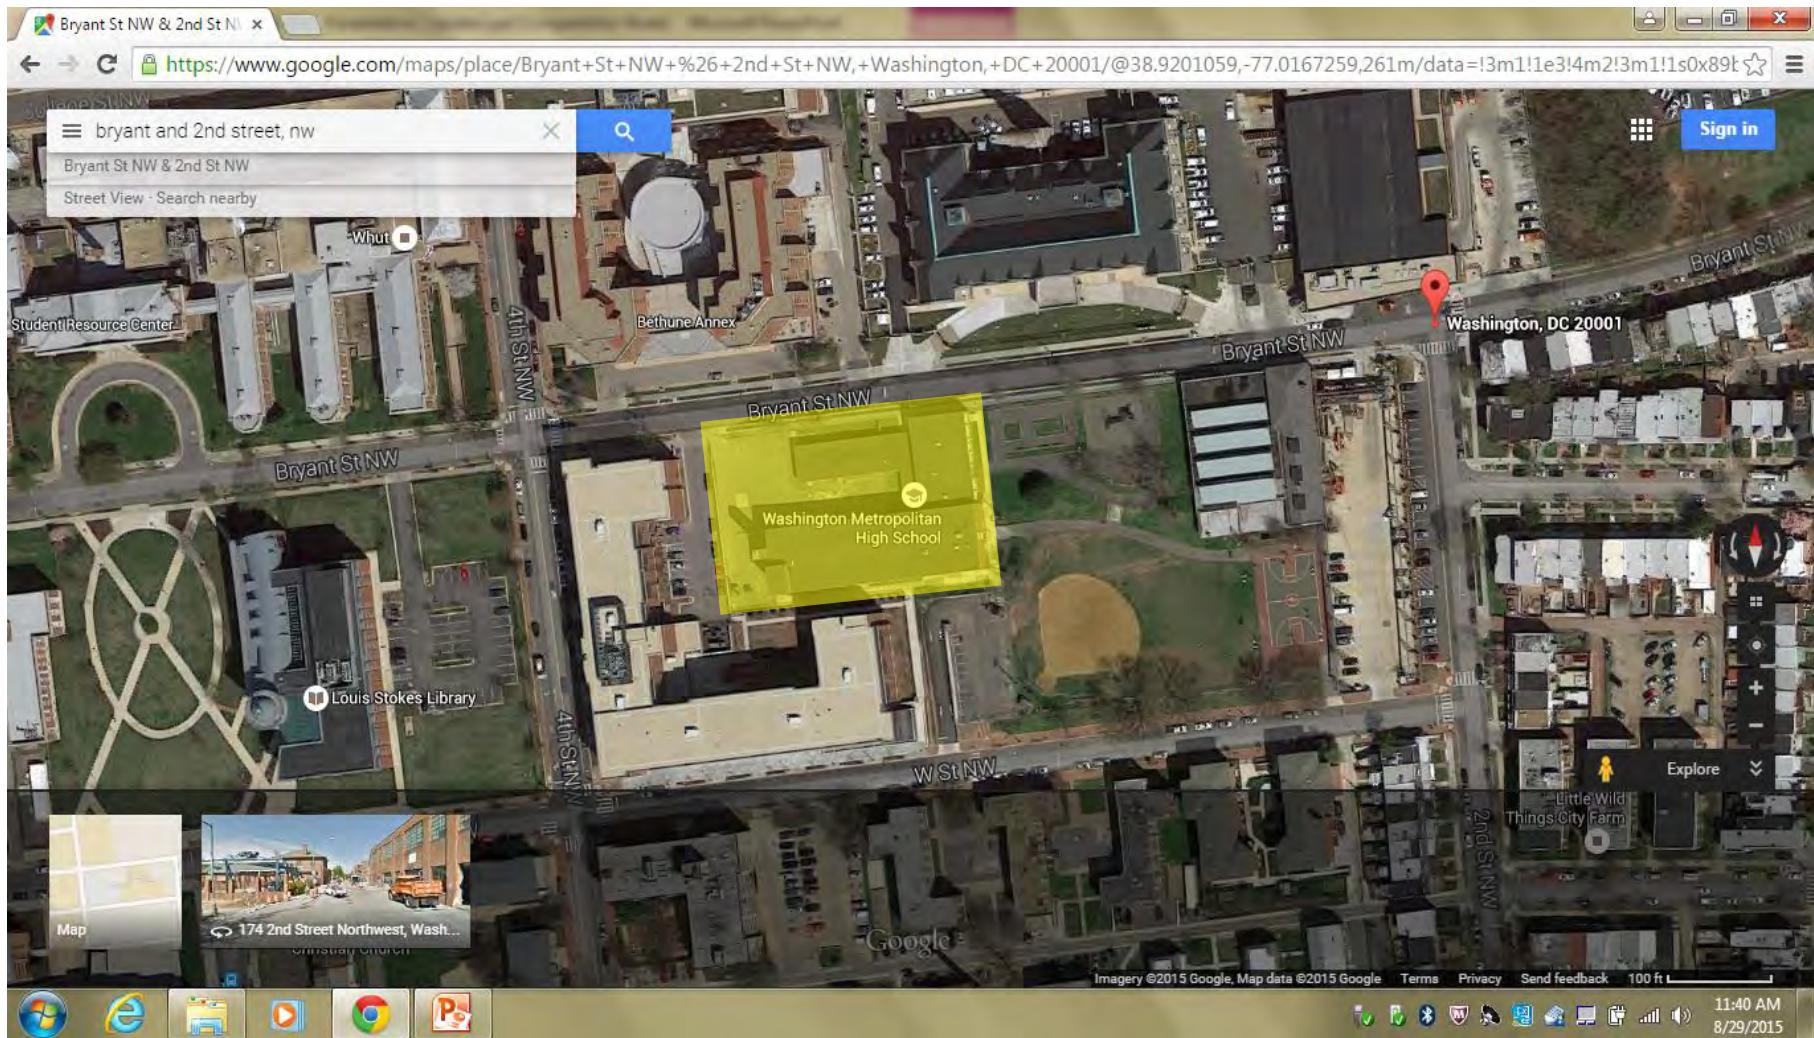

Washington Metropolitan HS
2ND and W Street NW