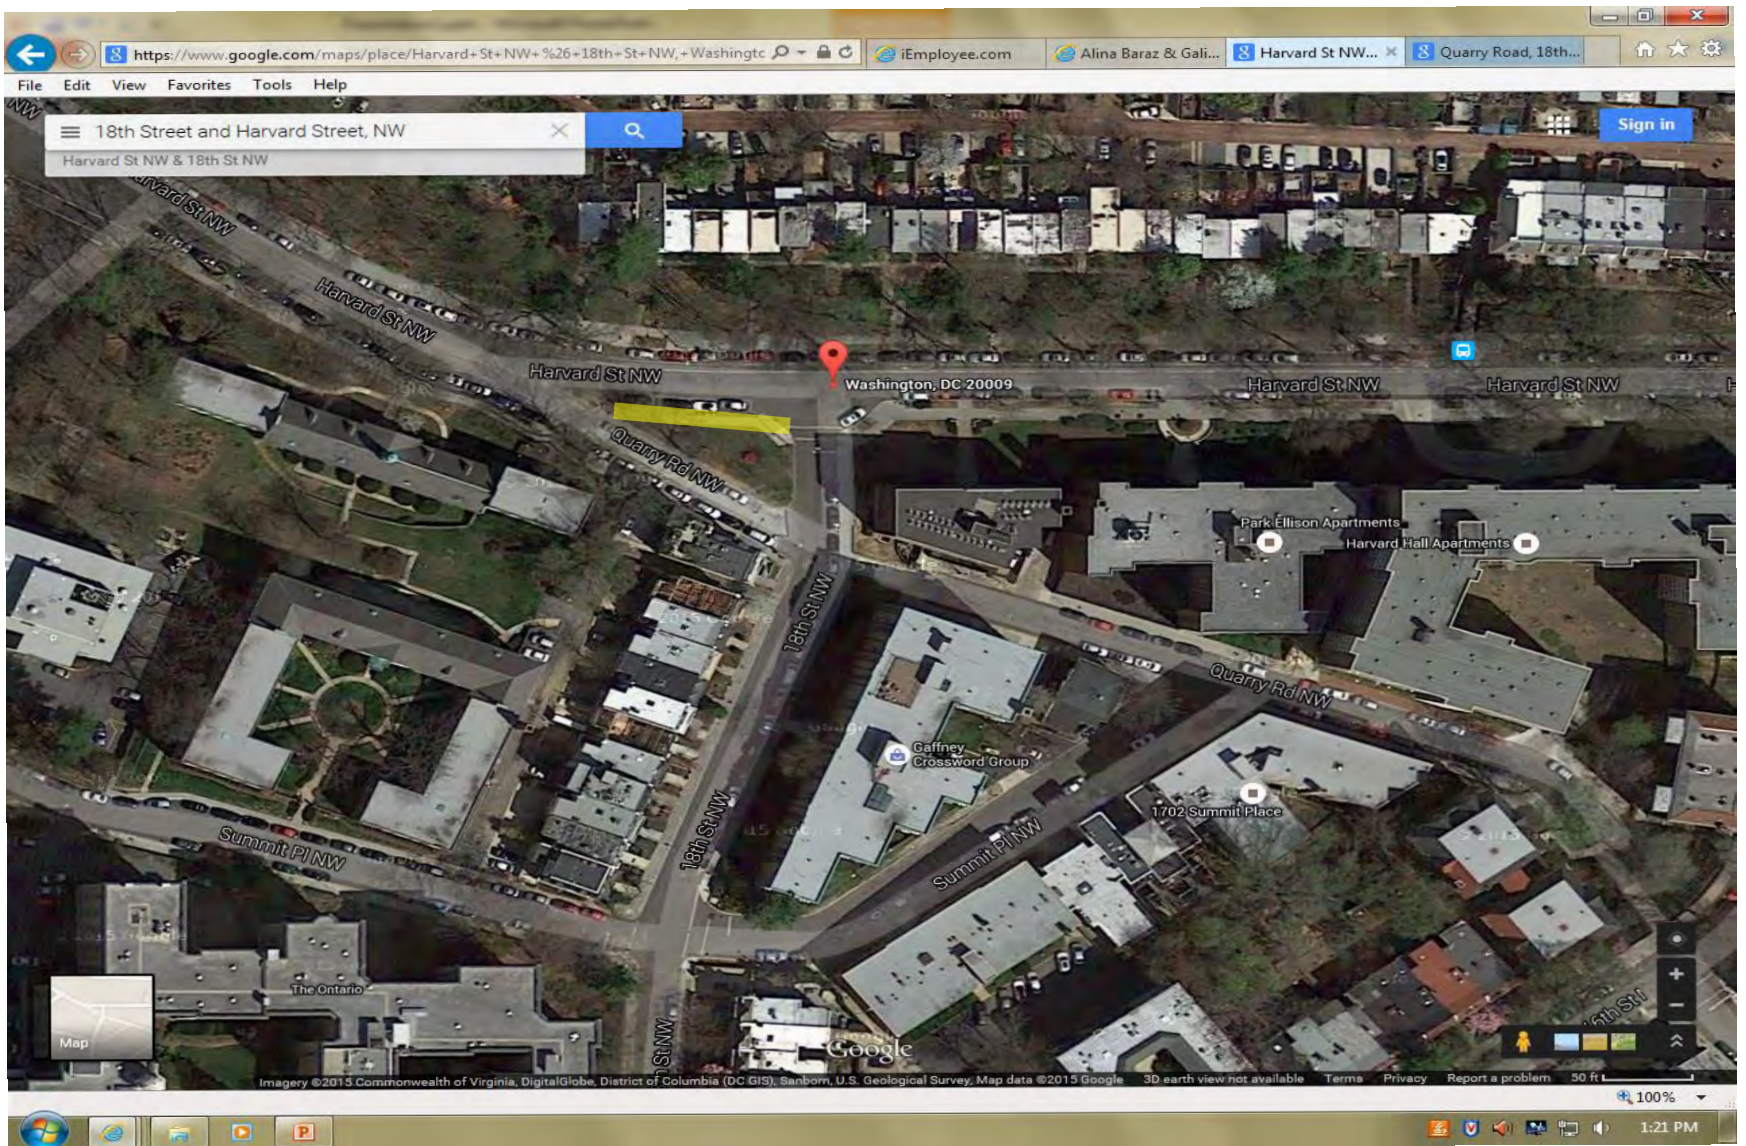

Bruce Monroe Park
3012 Georgia Avenue

Walter Pierce Park
20th and Calvert NW

Park
11th and Monroe NW

Park
Quarry Road, 18th Street and Harvard Street, NW

Kalorama Triangle Park
Columbia Road, 19th Street and Kalorama Road, NW

Park
Columbia Road, 19th Street and Wyoming Ave, NW

Park (Cul de Sac)
Park Road, Cul De Sac NW

Park
Columbia Road, 20th Street, and Wyoming Ave, NW

Justice Park
14th St & Euclid St NW

Park (Cul de Sac)
3498 Oakwood Terrace NW