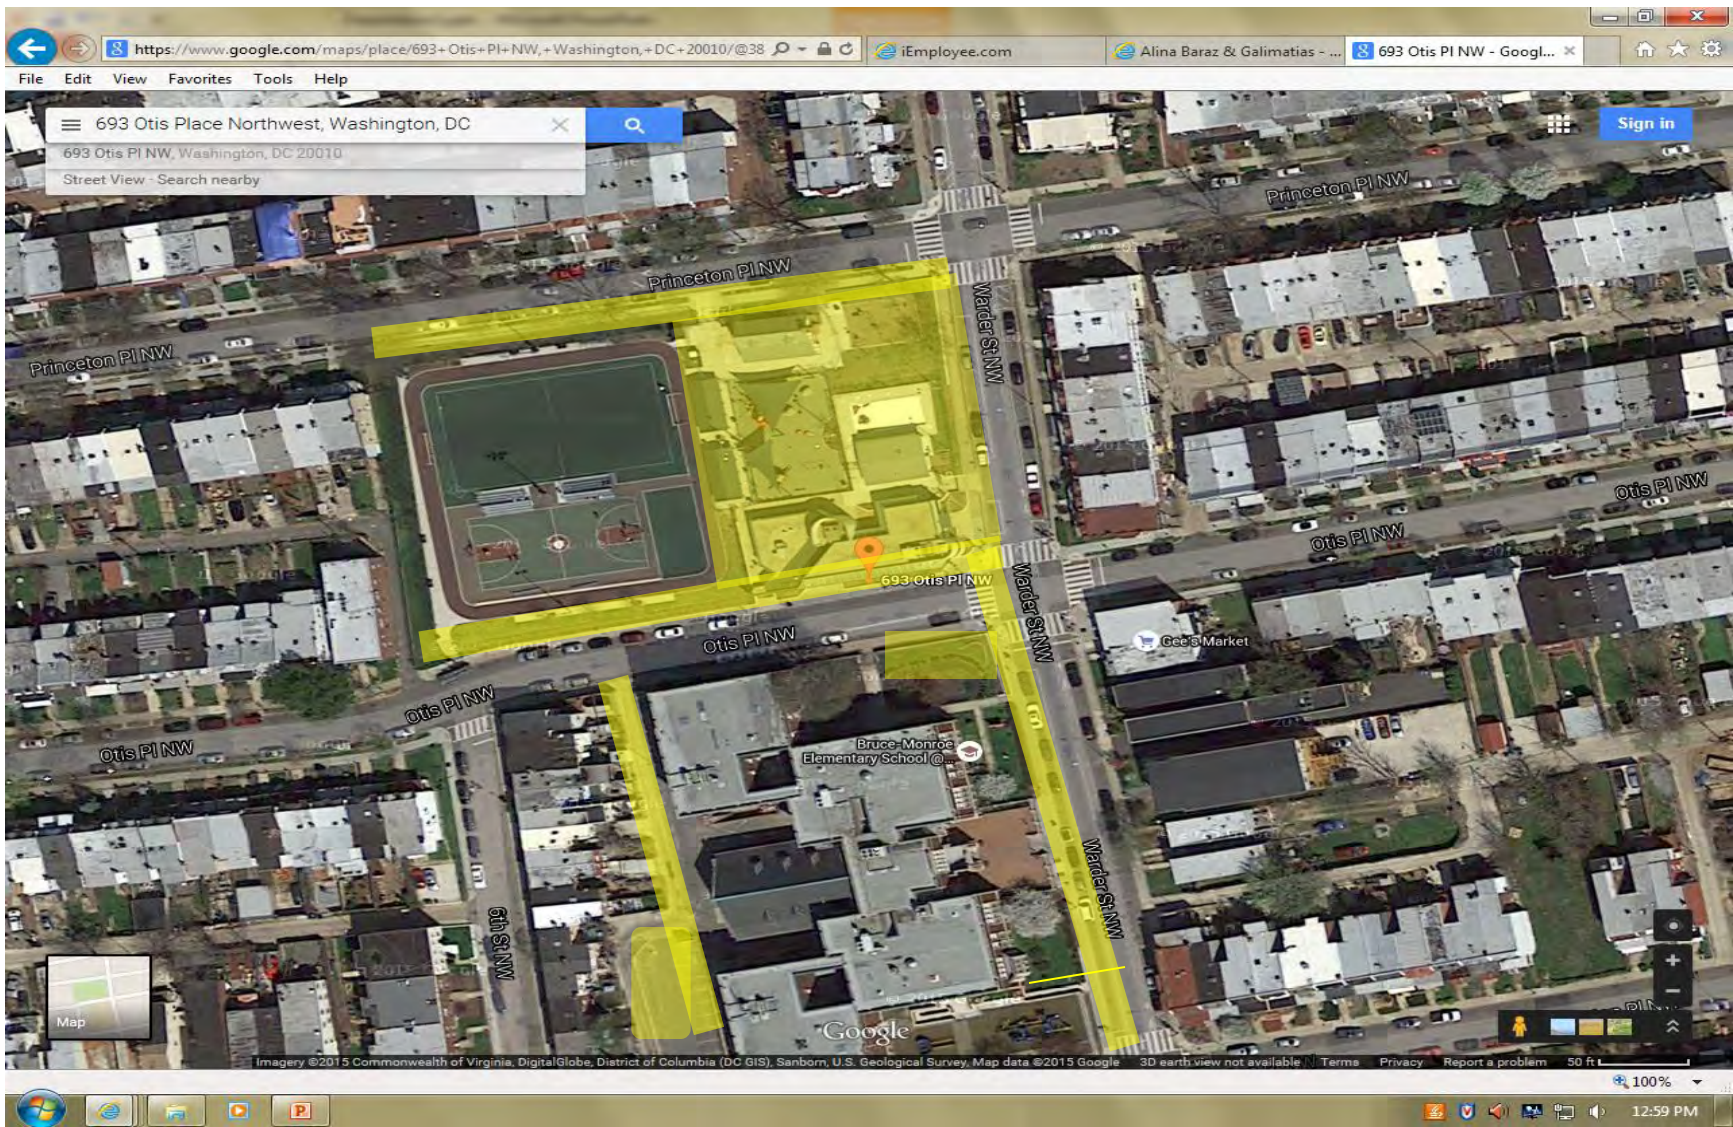

Rita Bright Recreation Center
2500 14th St NW

Parkview
693 Otis Place NW