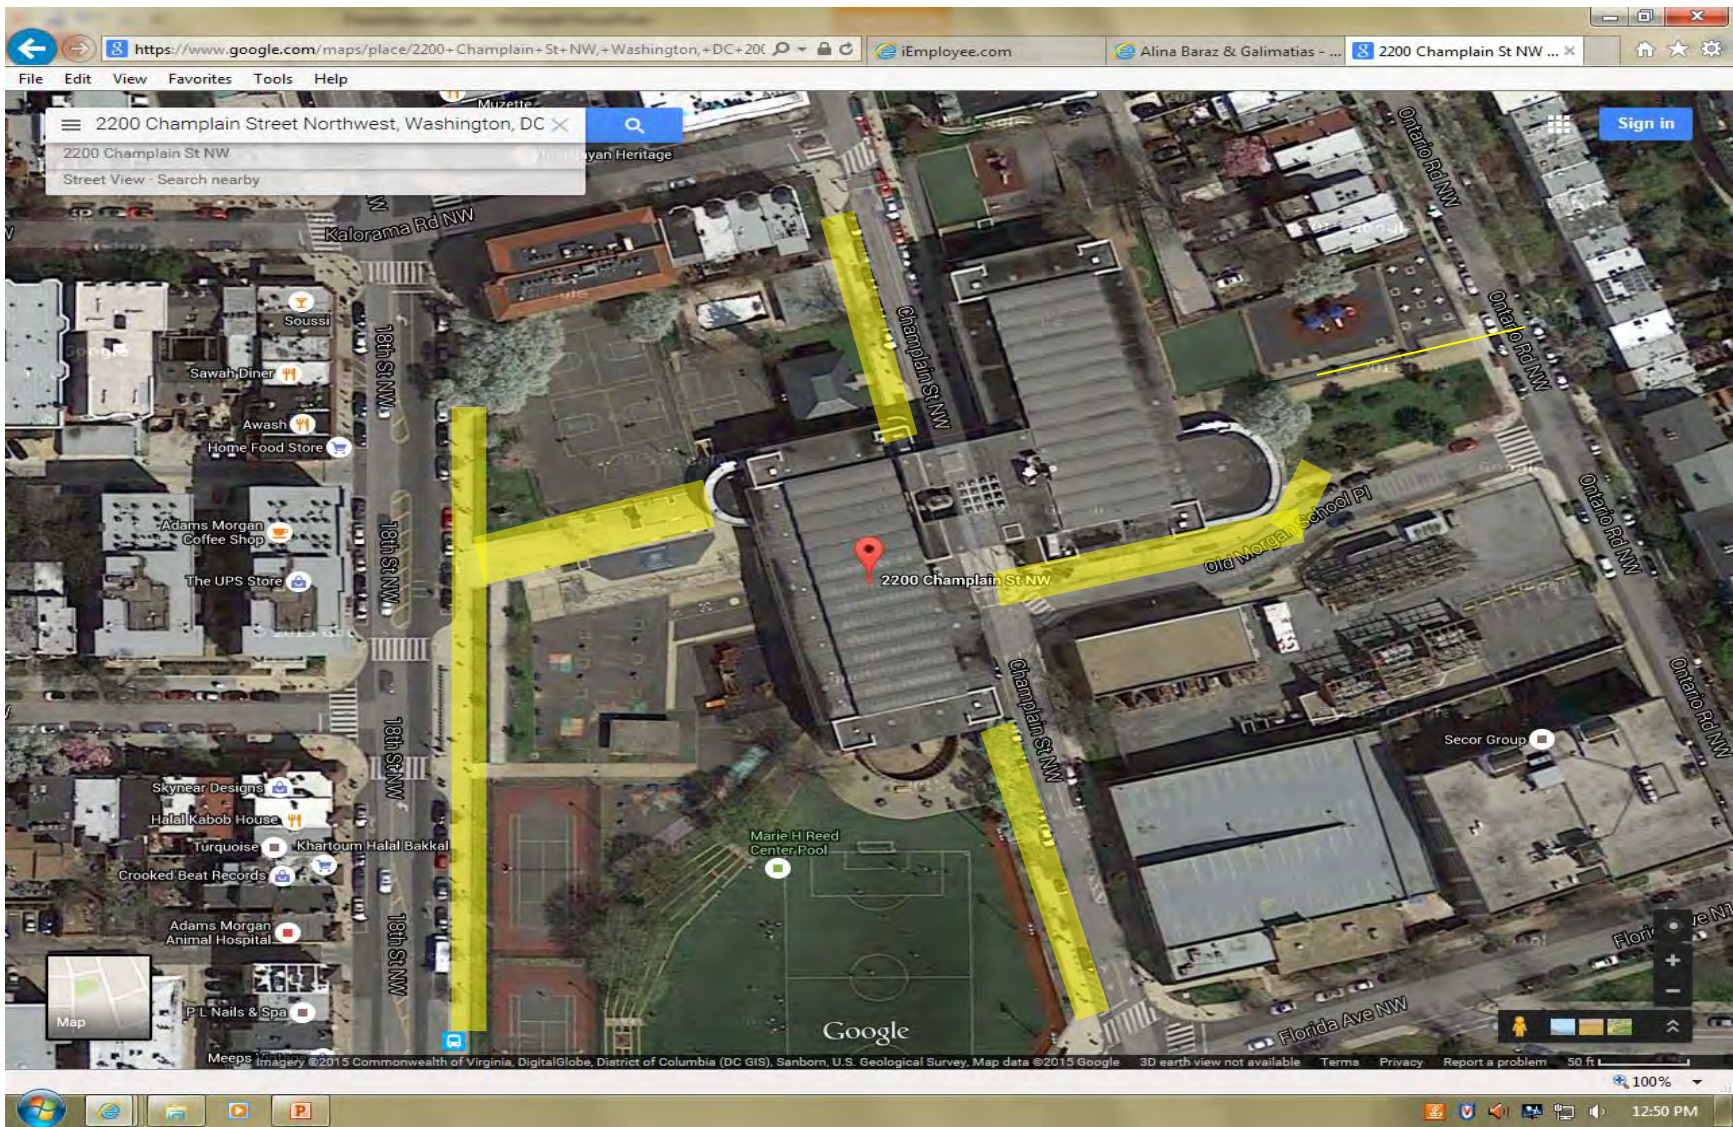

Kaloramam Recreation Center
1875 Columbia Road NW

Marie Reed
2200 Champlain St. NW