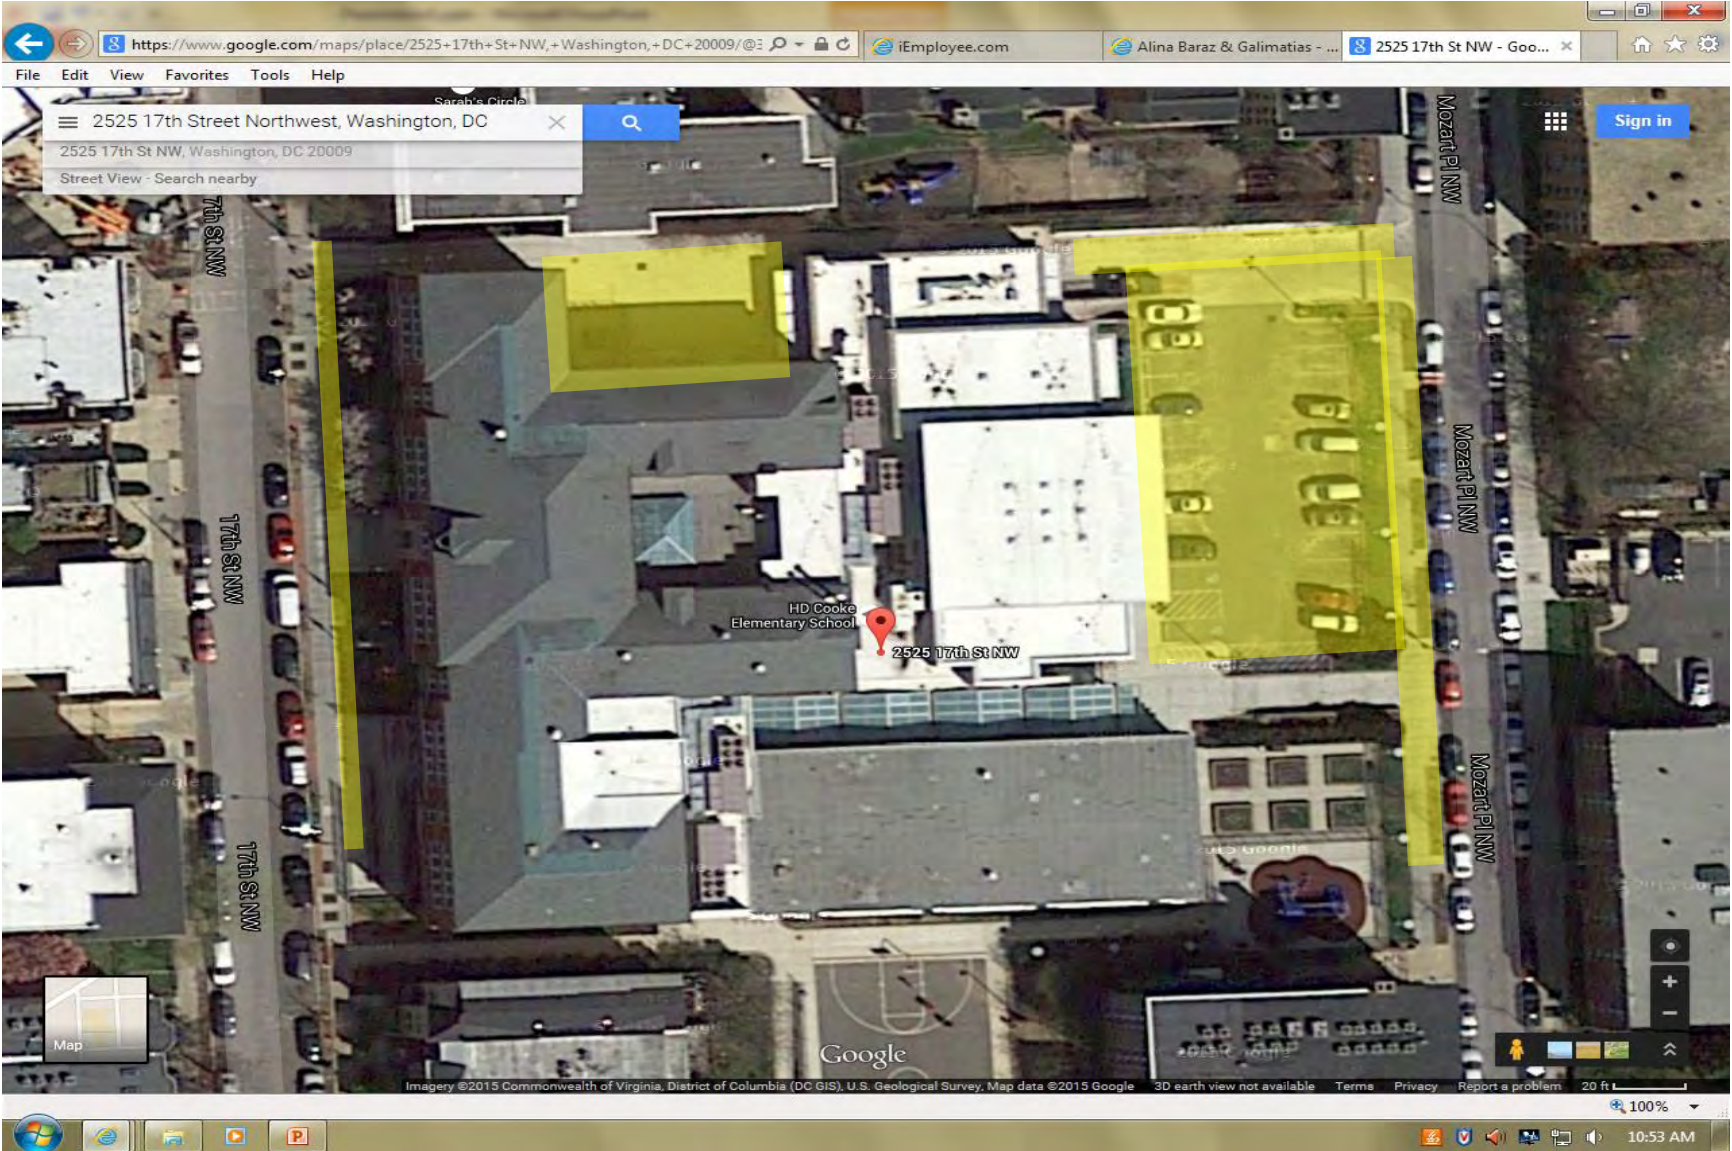

DDOT Annex 8 and 9, Fire/EMS PSCC/Fire Alarm
280, 300, 310, 320, & 350 McMillan Drive NW

Parkview
3560 Warder Street NW

Bancroft ES
1755 Newton Street NW

Banneker SHS
800 Euclid Street NW

Cleveland ES
1825 8th Street NW

**Columbia Heights EC/Bell Lincoln
3101 16th Street NW**

Lewis KC
300 Bryant Street NW

Cooke HD ES
2525 17th Street NW

Meyer
2501 11th Street NW

Adams ES
2020 19th Street NW

Reed LC
2200 Champlain St. NW

**Garnett-Patterson
2001 10th Street NW**

Tubman ES
3101 13th Street NW

**Parking Lot/Sidewalks
First and E Street NW**

**Senior Wellness Center
3531 Georgia Avenue NW**

**Old DPR Headquarters
3149 16th Street NW**

**Columbia Heights Comm. Center
1480 Girard Street, NW**