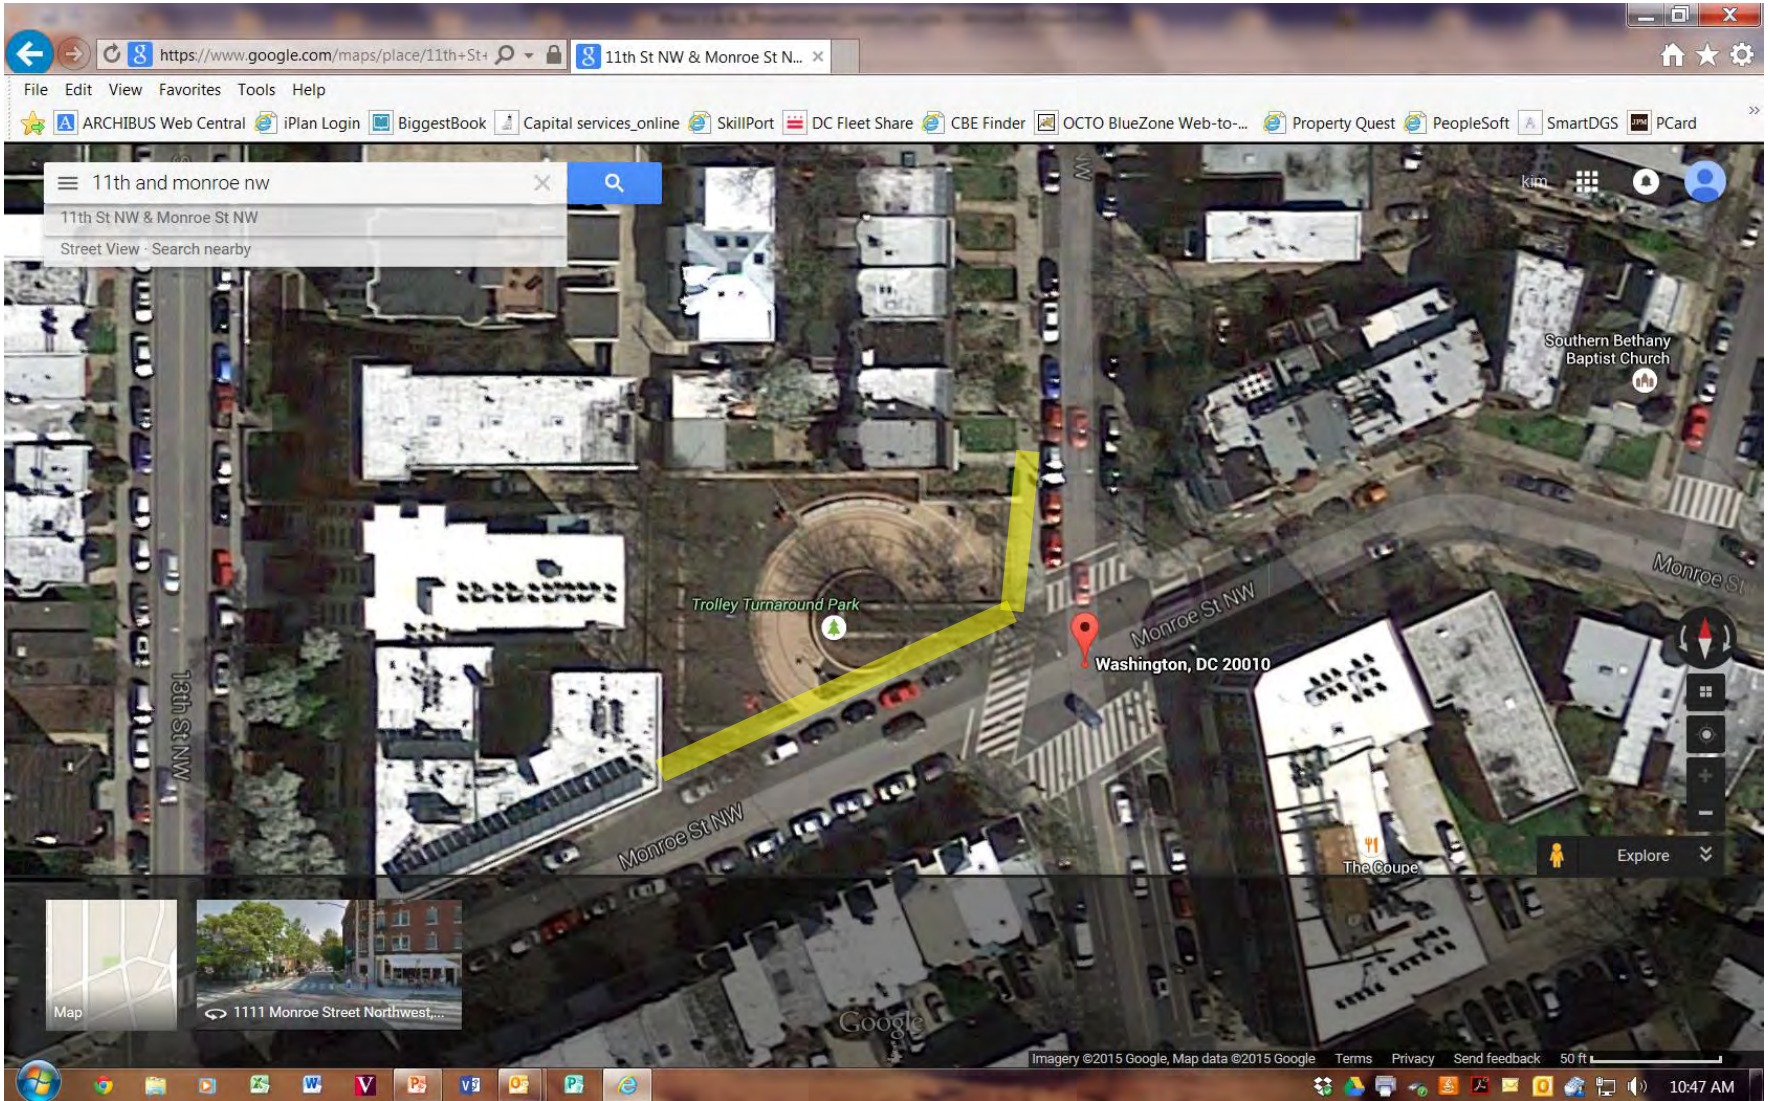

DDOT Annex 8 and 9, Fire/EMS PSCC/Fire Alarm
280, 300, 310, 320, & 350 McMillan Drive NW

Parkview
3560 Warder Street NW

Bancroft ES
1755 Newton Street NW

Banneker SHS
800 Euclid Street NW

Cleveland ES
1825 8th Street NW

Bruce Monroe Park
3012 Georgia Avenue

Walter Pierce Park
20th and Calvert NW

Park
11th and Monroe NW

Park
Quarry Road, 18th Street and Harvard Street, NW

Kalorama Triangle Park
Columbia Road, 19th Street and Kalorama Road, NW

Park
Columbia Road, 19th Street and Wyoming Ave, NW

Park (Cul de Sac)
Park Road, Cul De Sac NW

Park
Columbia Road, 20th Street, and Wyoming Ave, NW

Justice Park
14th St & Euclid St NW

Park (Cul de Sac)
3498 Oakwood Terrace NW