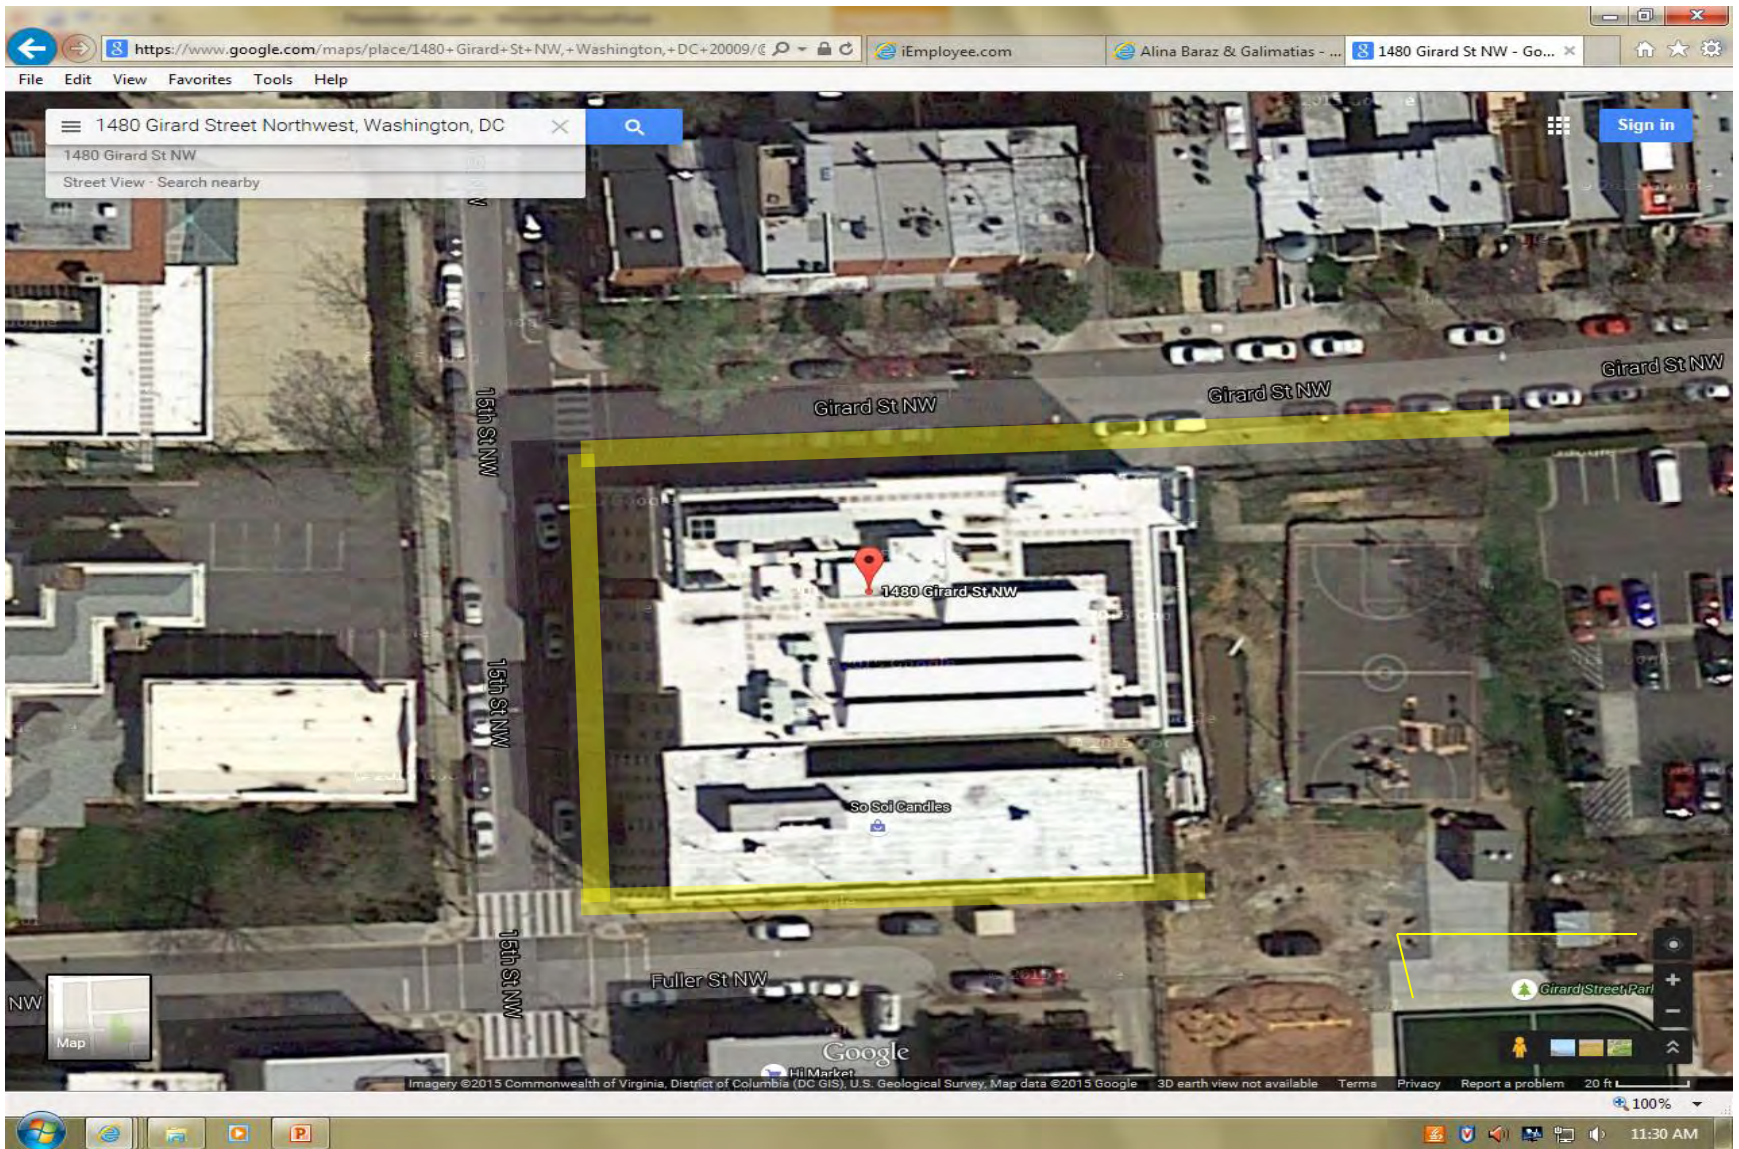

Tubman ES
3101 13th Street NW

**Parking Lot/Sidewalks
First and E Street NW**

**Senior Wellness Center
3531 Georgia Avenue NW**

**Old DPR Headquarters
3149 16th Street NW**

**Columbia Heights Comm. Center
1480 Girard Street, NW**

DPR Warehouse
1325 S Street NW

Banneker Recreation Center
2600 Georgia Ave NW

Grimke Building
1923 Vermont Avenue NW

African American Civil War Museum
1925 Vermont Avenue NW

Harrison Recreation Center
1330 V Street NW