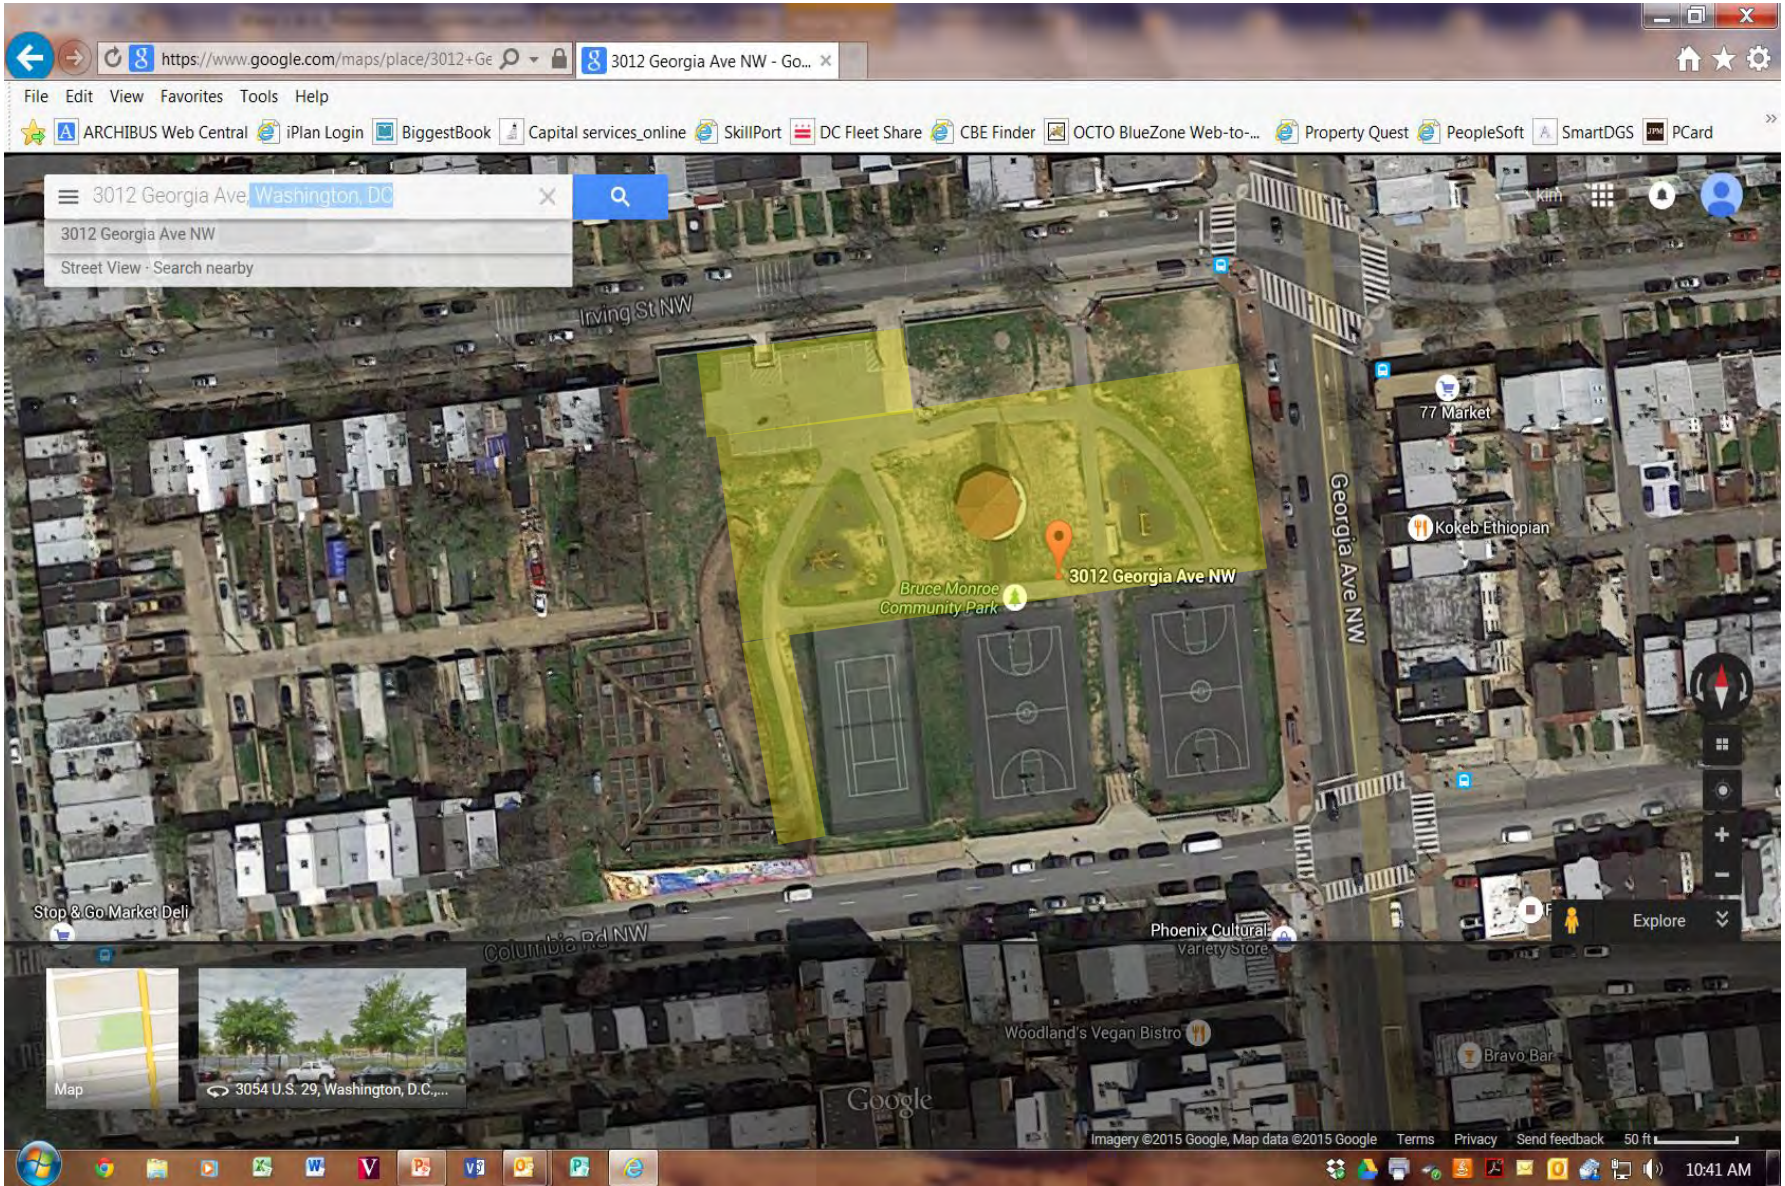

Bruce Monroe Park
3012 Georgia Avenue

Walter Pierce Park
20th and Calvert NW

Park
11th and Monroe NW

Park
Quarry Road, 18th Street and Harvard Street, NW

Kalorama Triangle Park
Columbia Road, 19th Street and Kalorama Road, NW

Park
Columbia Road, 19th Street and Wyoming Ave, NW

Park (Cul de Sac)
Park Road, Cul De Sac NW

Park
Columbia Road, 20th Street, and Wyoming Ave, NW

Justice Park
14th St & Euclid St NW

Park (Cul de Sac)
3498 Oakwood Terrace NW