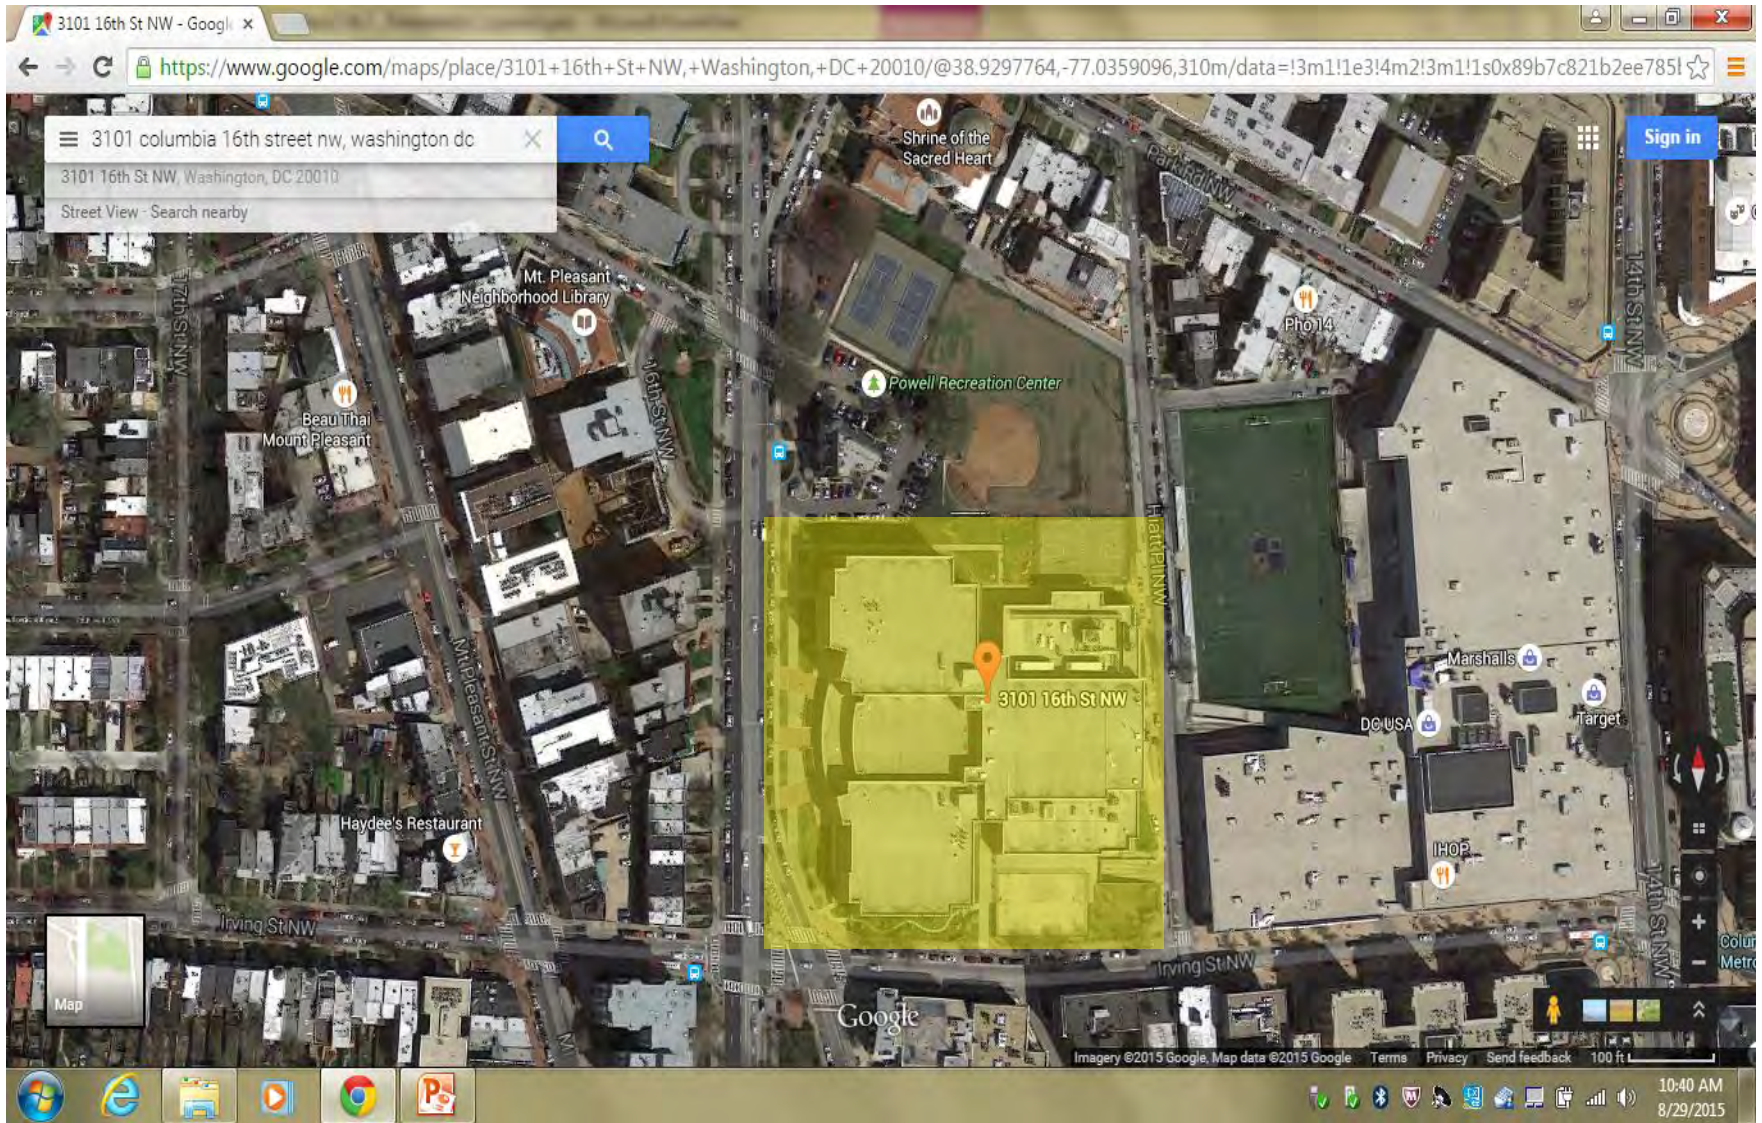

DDOT Annex 8 and 9, Fire/EMS PSCC/Fire Alarm
280, 300, 310, 320, & 350 McMillan Drive NW

Parkview
3560 Warder Street NW

Bancroft ES
1755 Newton Street NW

Banneker SHS
800 Euclid Street NW

Cleveland ES
1825 8th Street NW

**Columbia Heights EC/Bell Lincoln
3101 16th Street NW**

Lewis KC
300 Bryant Street NW

Cooke HD ES
2525 17th Street NW

Meyer
2501 11th Street NW

Adams ES
2020 19th Street NW

Reed LC
2200 Champlain St. NW

**Garnett-Patterson
2001 10th Street NW**