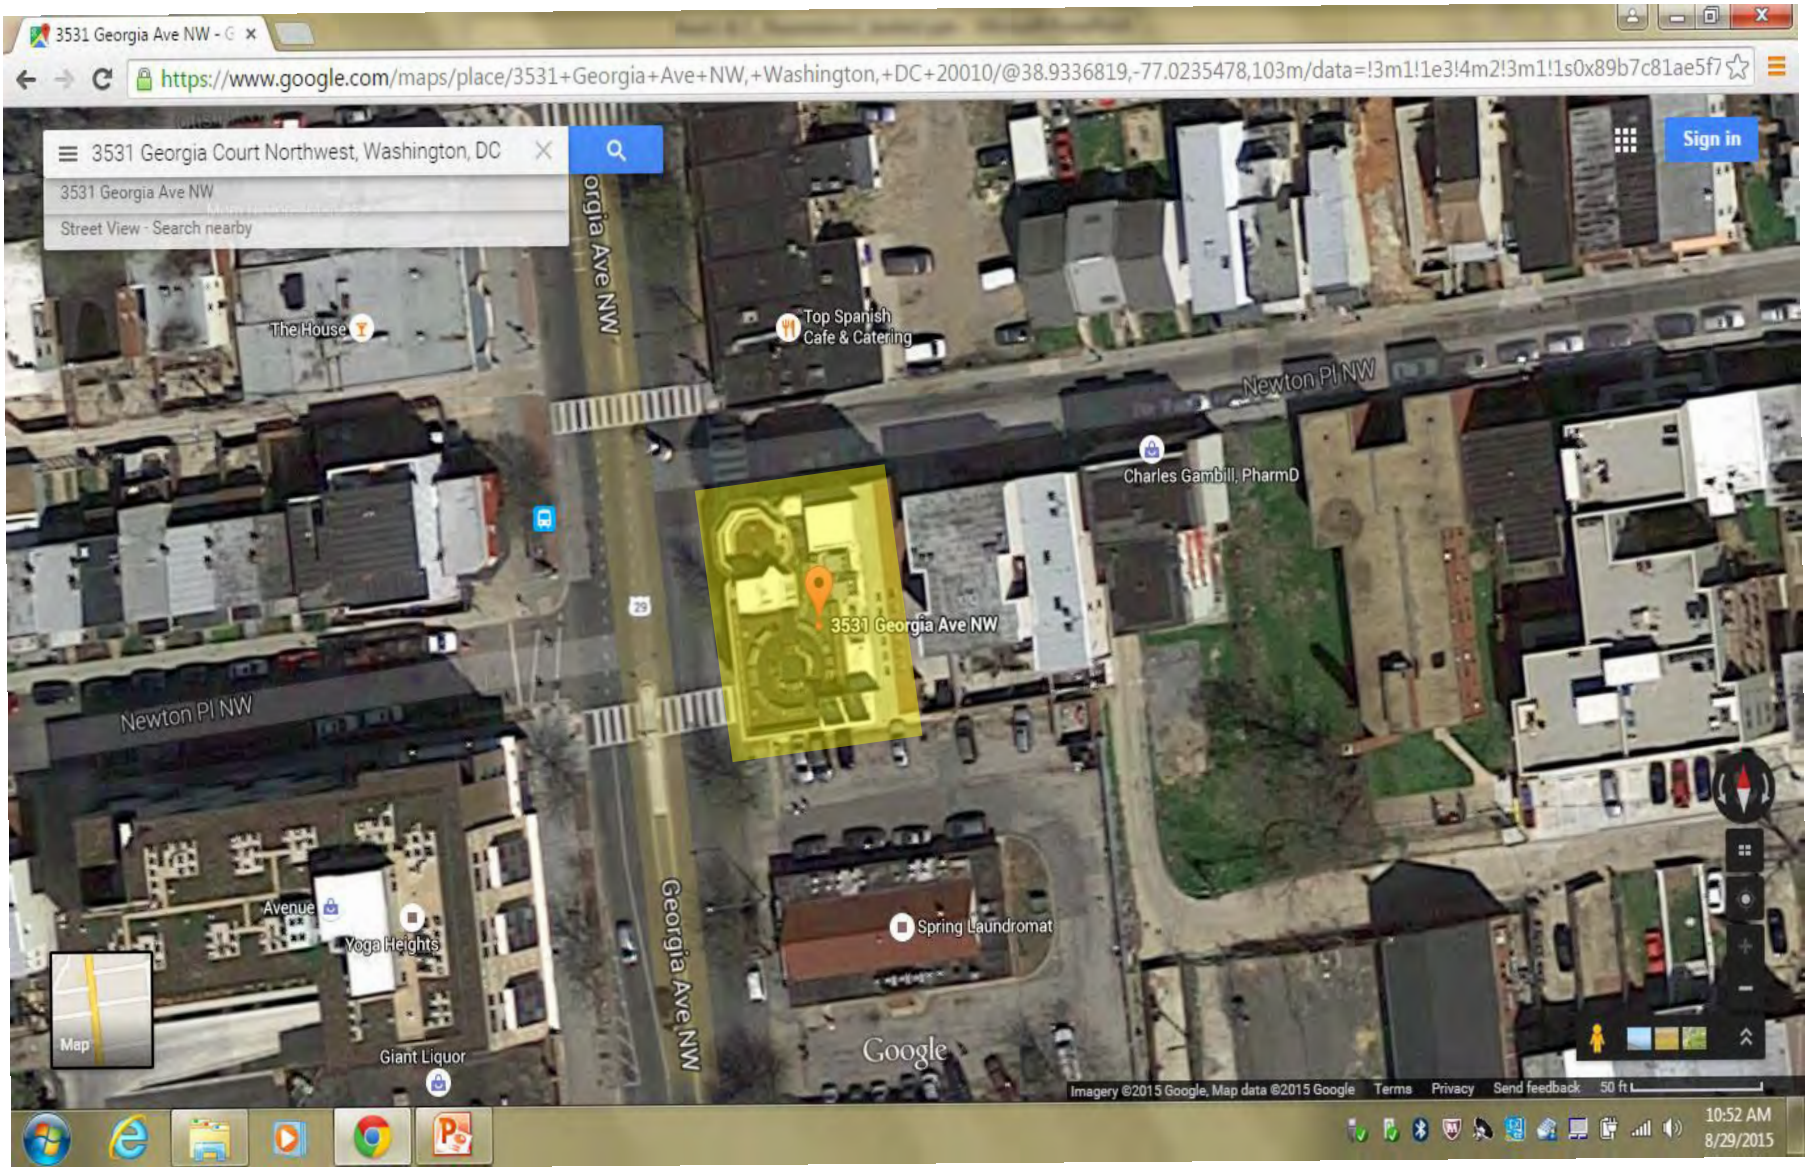

DDOT Annex 8 and 9, Fire/EMS PSCC/Fire Alarm
280, 300, 310, 320, & 350 McMillan Drive NW

Parkview
3560 Warder Street NW

Bancroft ES
1755 Newton Street NW

Banneker SHS
800 Euclid Street NW

Cleveland ES
1825 8th Street NW

**Columbia Heights EC/Bell Lincoln
3101 16th Street NW**

Lewis KC
300 Bryant Street NW

Cooke HD ES
2525 17th Street NW

Meyer
2501 11th Street NW

Adams ES
2020 19th Street NW

Reed LC
2200 Champlain St. NW

**Garnett-Patterson
2001 10th Street NW**

Tubman ES
3101 13th Street NW

**Parking Lot/Sidewalks
First and E Street NW**

**Senior Wellness Center
3531 Georgia Avenue NW**

**Old DPR Headquarters
3149 16th Street NW**

**Columbia Heights Comm. Center
1480 Girard Street, NW**

Park
Columbia Road, 19th Street and Wyoming Ave, NW

Park (Cul de Sac)
Park Road, Cul De Sac NW

Park
Columbia Road, 20th Street, and Wyoming Ave, NW

Justice Park
14th St & Euclid St NW

Park (Cul de Sac)
3498 Oakwood Terrace NW