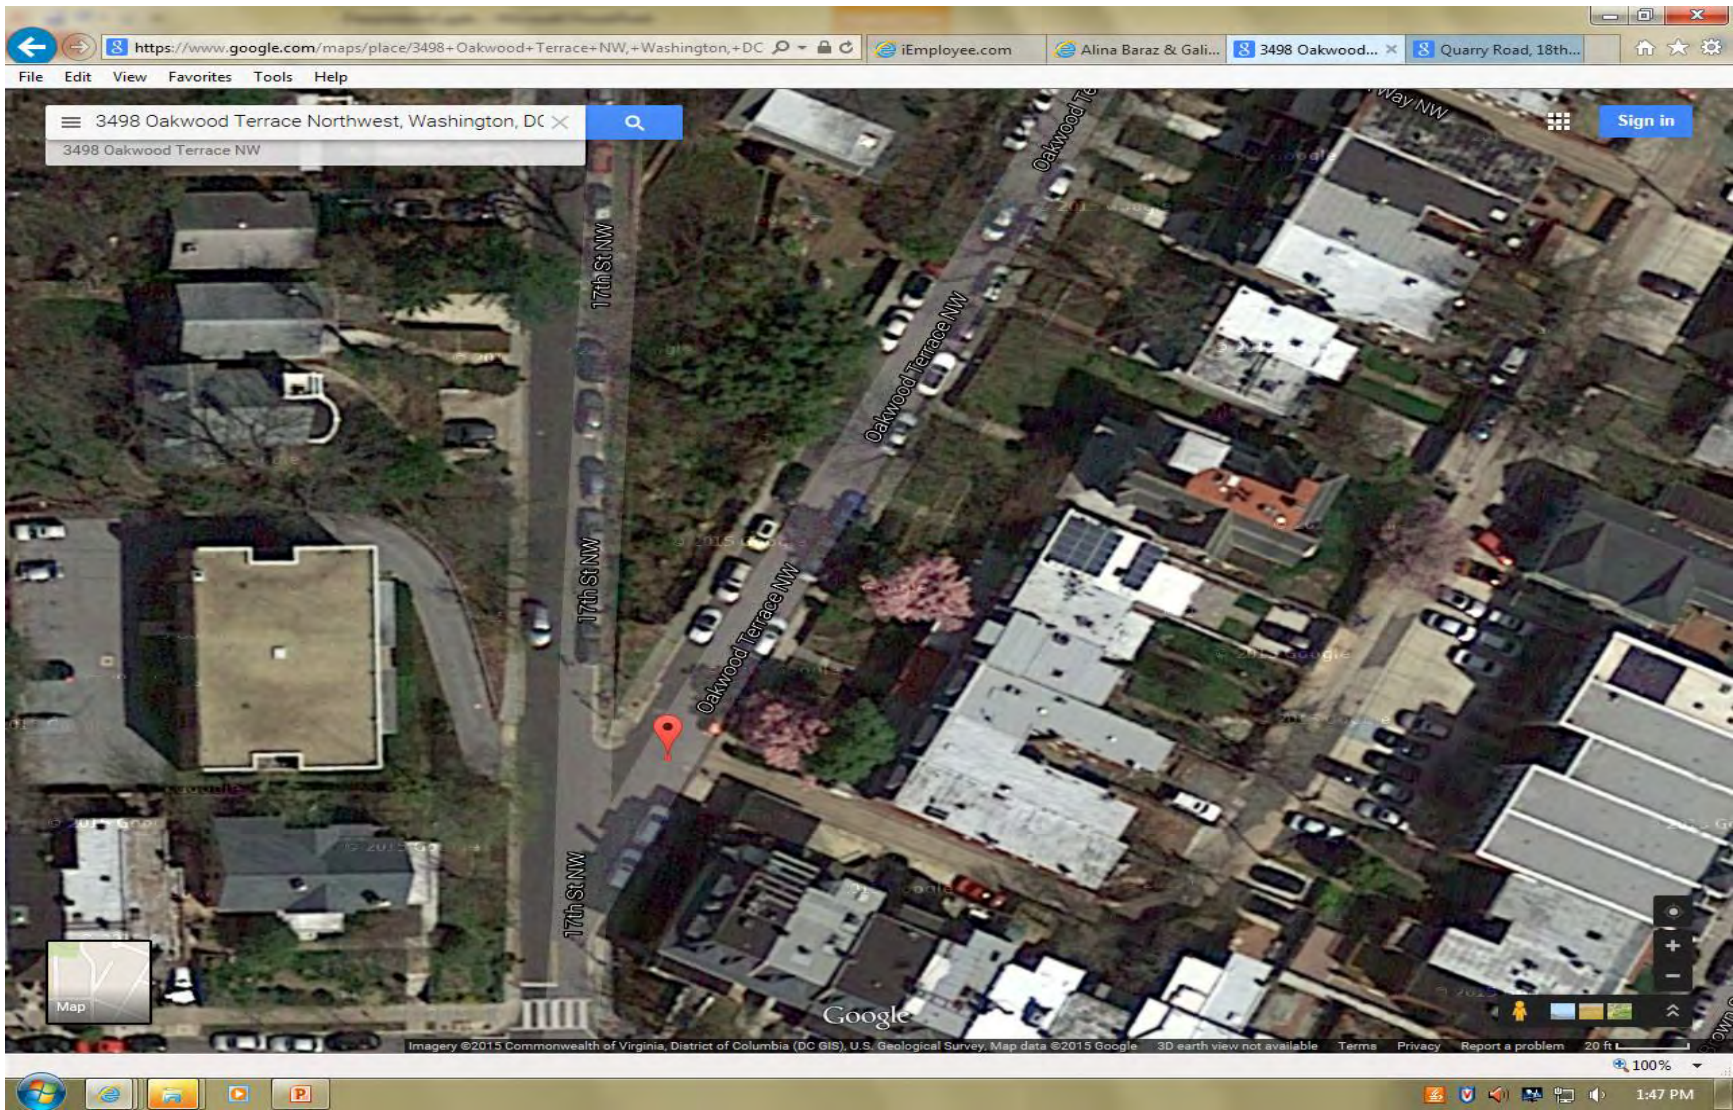

DDOT Annex 8 and 9, Fire/EMS PSCC/Fire Alarm
280, 300, 310, 320, & 350 McMillan Drive NW

Parkview
3560 Warder Street NW

Bancroft ES
1755 Newton Street NW

Banneker SHS
800 Euclid Street NW

Cleveland ES
1825 8th Street NW

Bruce Monroe Park
3012 Georgia Avenue

Walter Pierce Park
20th and Calvert NW

Park
11th and Monroe NW

Park
Quarry Road, 18th Street and Harvard Street, NW

Kalorama Triangle Park
Columbia Road, 19th Street and Kalorama Road, NW

Park
Columbia Road, 19th Street and Wyoming Ave, NW

Park (Cul de Sac)
Park Road, Cul De Sac NW

Park
Columbia Road, 20th Street, and Wyoming Ave, NW

Justice Park
14th St & Euclid St NW

Park (Cul de Sac)
3498 Oakwood Terrace NW