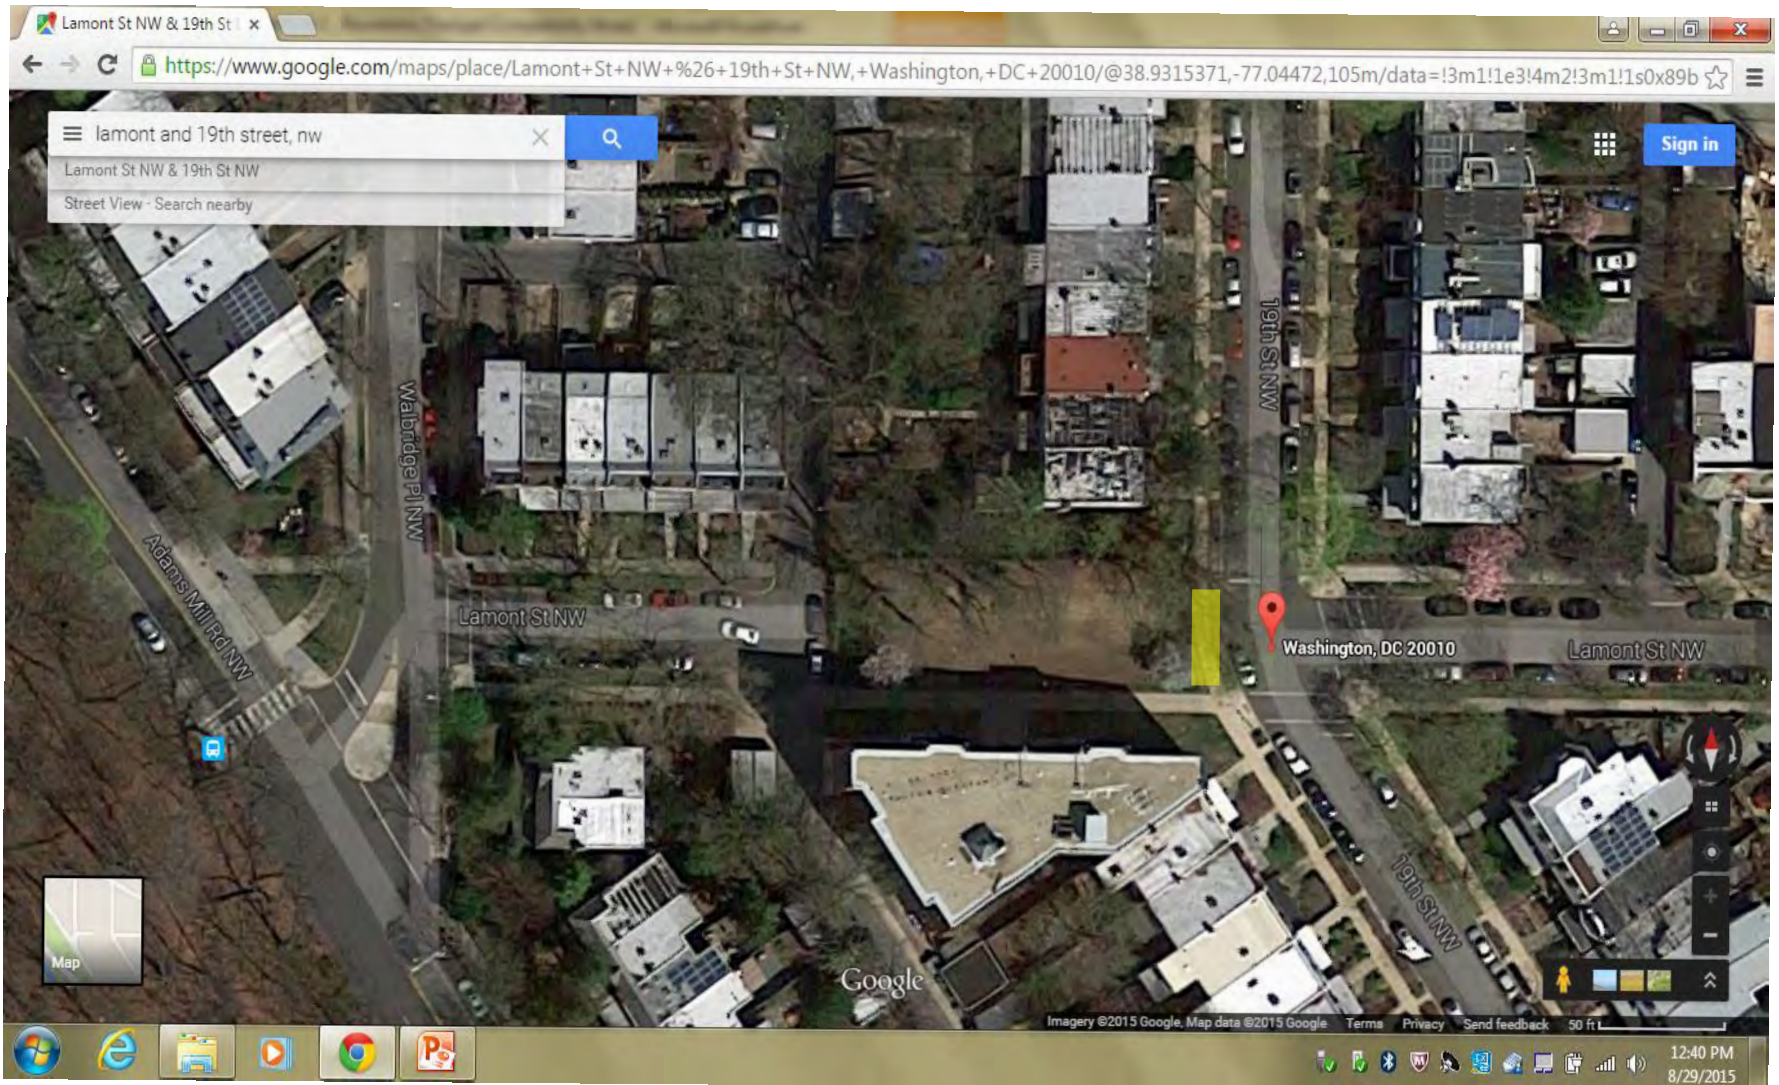

Park
Columbia Road, 19th Street and Wyoming Ave, NW

Park (Cul de Sac)
Park Road, Cul De Sac NW

Park
Columbia Road, 20th Street, and Wyoming Ave, NW

Justice Park
14th St & Euclid St NW

Park (Cul de Sac)
3498 Oakwood Terrace NW

Park (Cul de Sac)
3942 Oak St. NW

Park
5th Street and Hobart Place, NW

Westminster playground
907 Westminister St. NW

**Park
Biltmore & 20th Street, NW**

Unity Park
Columbia Road, Euclid Street and Champlain Street

Park
Florida Avenue and V St NW

Hobart Twins Park
Hobart Pl (between Sherman Ave, NW and Georgia Ave. NW)

Park
Mt. Pleasant, Lamont and 17th Street, NW

Park
Lamont St. west of 19th St.

Park
Mt. Pleasant Street and Park Road, NW