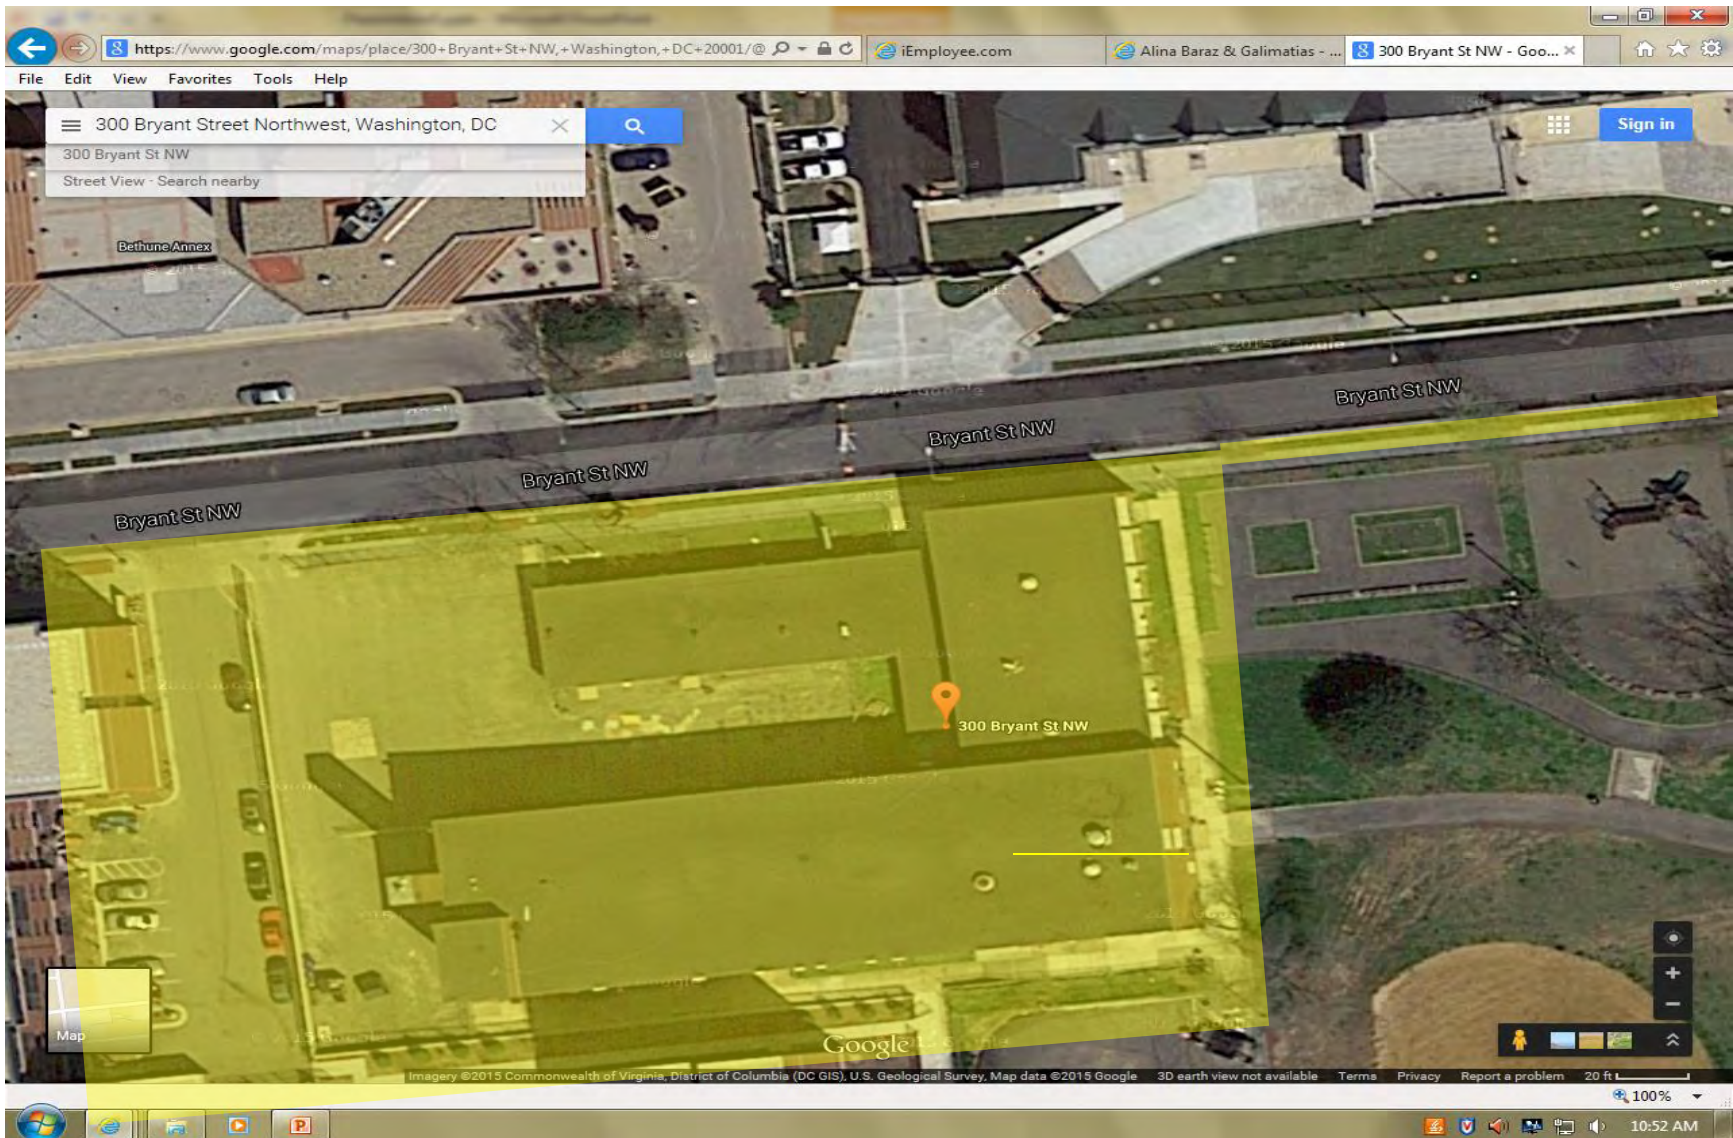

DDOT Annex 8 and 9, Fire/EMS PSCC/Fire Alarm
280, 300, 310, 320, & 350 McMillan Drive NW

Parkview
3560 Warder Street NW

Bancroft ES
1755 Newton Street NW

Banneker SHS
800 Euclid Street NW

Cleveland ES
1825 8th Street NW

**Columbia Heights EC/Bell Lincoln
3101 16th Street NW**

Lewis KC
300 Bryant Street NW

Cooke HD ES
2525 17th Street NW

Meyer
2501 11th Street NW

Adams ES
2020 19th Street NW

Reed LC
2200 Champlain St. NW

**Garnett-Patterson
2001 10th Street NW**

Tubman ES
3101 13th Street NW

**Parking Lot/Sidewalks
First and E Street NW**

**Senior Wellness Center
3531 Georgia Avenue NW**

**Old DPR Headquarters
3149 16th Street NW**

**Columbia Heights Comm. Center
1480 Girard Street, NW**