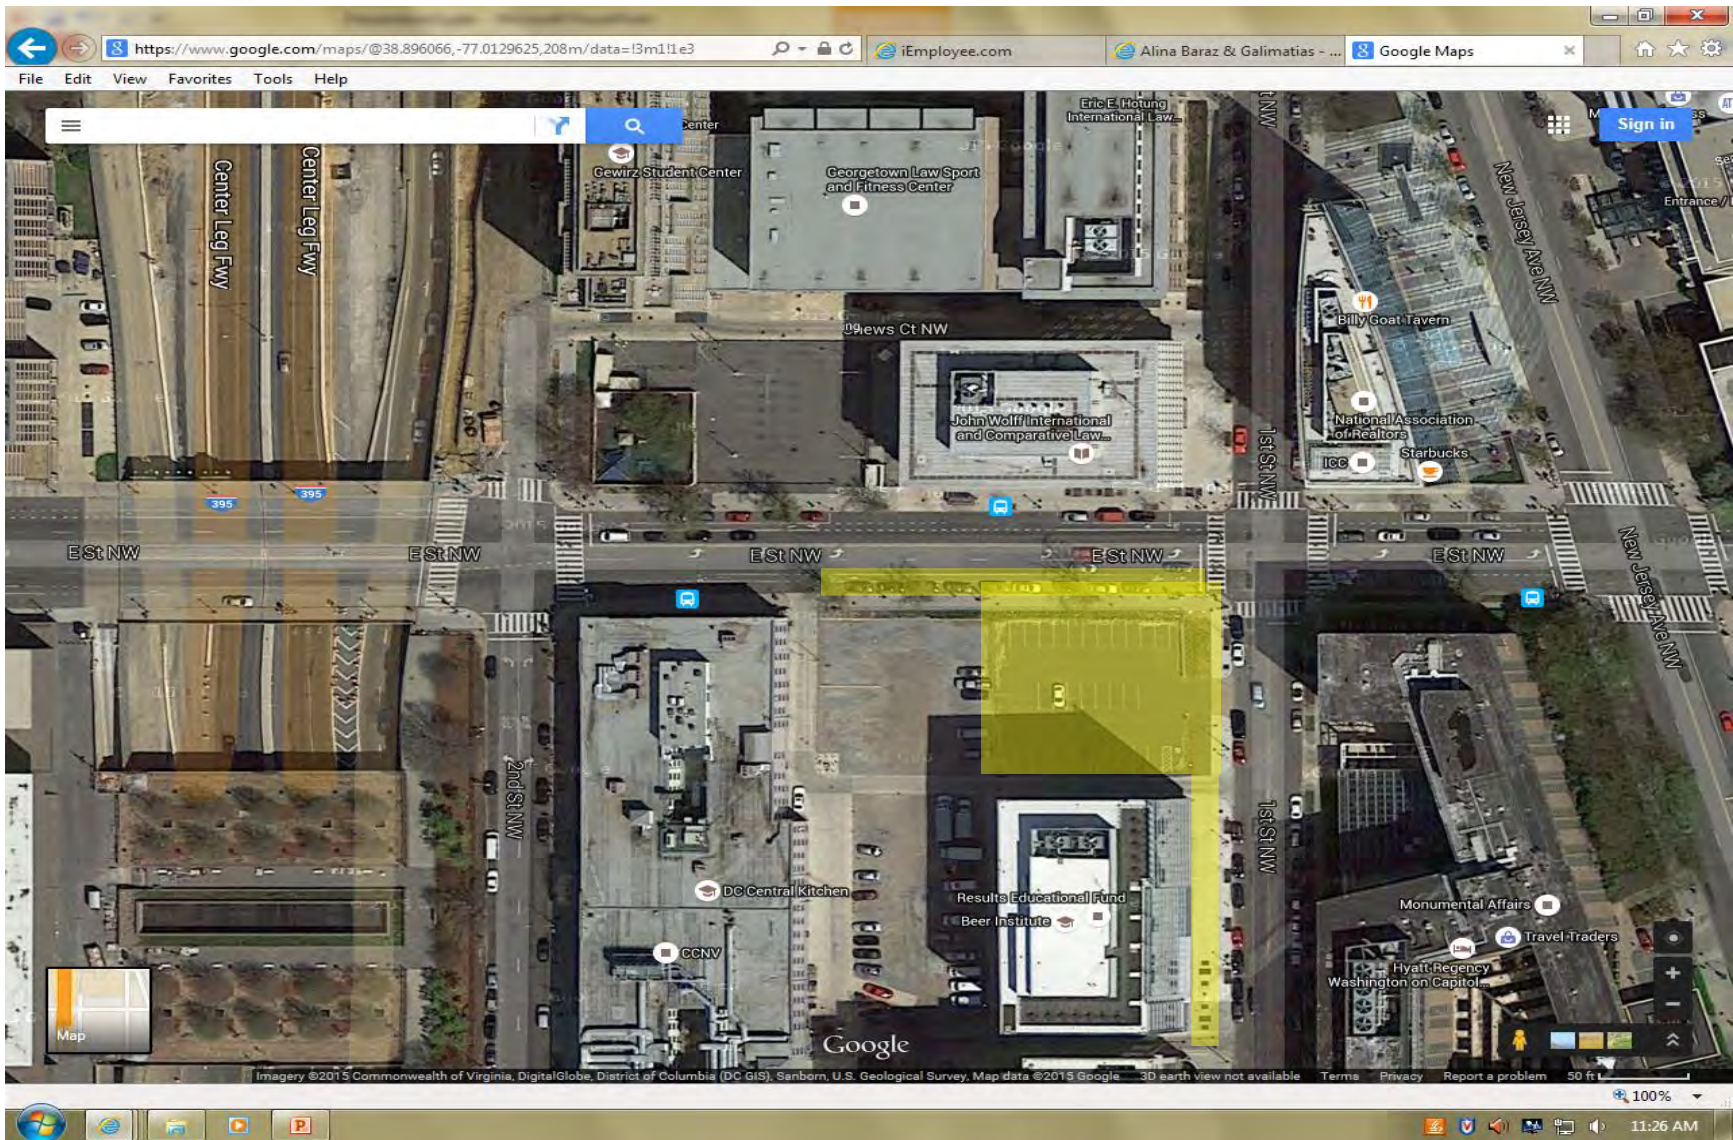

DDOT Annex 8 and 9, Fire/EMS PSCC/Fire Alarm
280, 300, 310, 320, & 350 McMillan Drive NW

Parkview
3560 Warder Street NW

Bancroft ES
1755 Newton Street NW

Banneker SHS
800 Euclid Street NW

Cleveland ES
1825 8th Street NW

**Columbia Heights EC/Bell Lincoln
3101 16th Street NW**

Lewis KC
300 Bryant Street NW

Cooke HD ES
2525 17th Street NW

Meyer
2501 11th Street NW

Adams ES
2020 19th Street NW

Reed LC
2200 Champlain St. NW

**Garnett-Patterson
2001 10th Street NW**

Tubman ES
3101 13th Street NW

**Parking Lot/Sidewalks
First and E Street NW**

**Senior Wellness Center
3531 Georgia Avenue NW**

**Old DPR Headquarters
3149 16th Street NW**

**Columbia Heights Comm. Center
1480 Girard Street, NW**