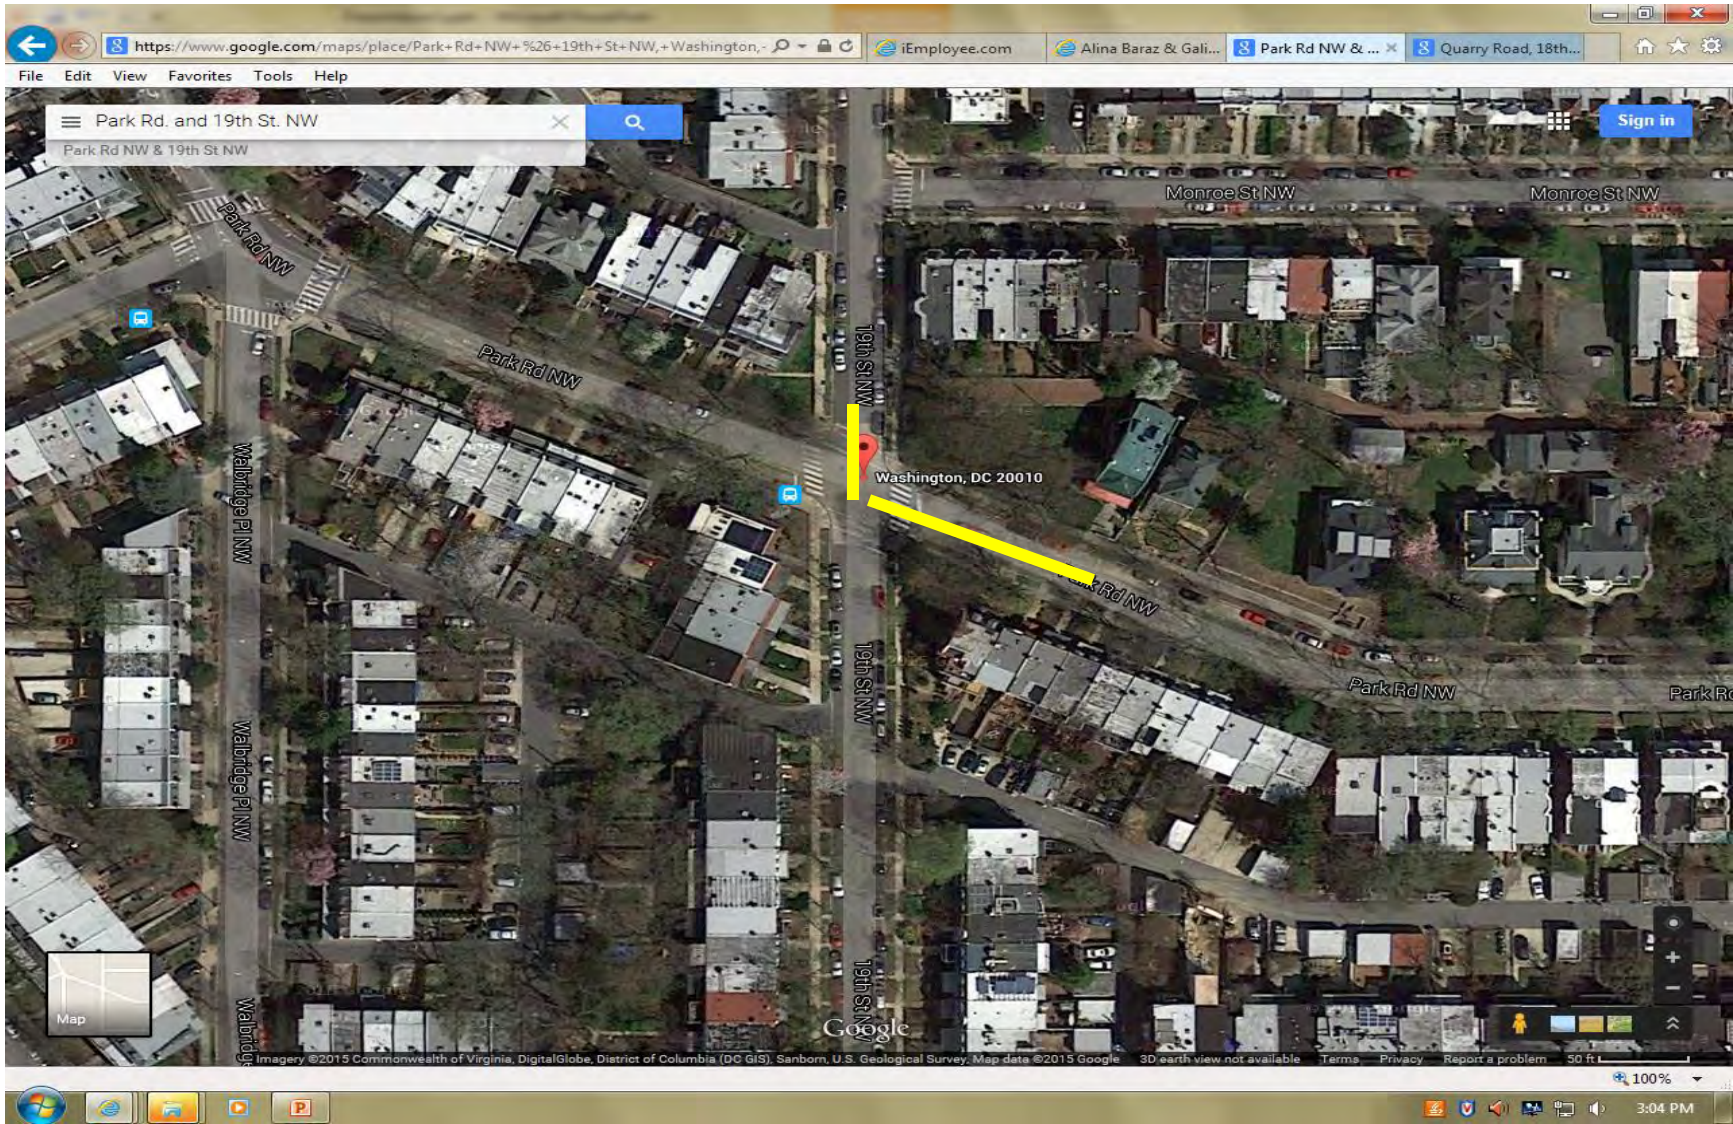

Park
14th Street, Oak and Ogden Street, NW

**Park
Park Rd. and 19th St. NW**