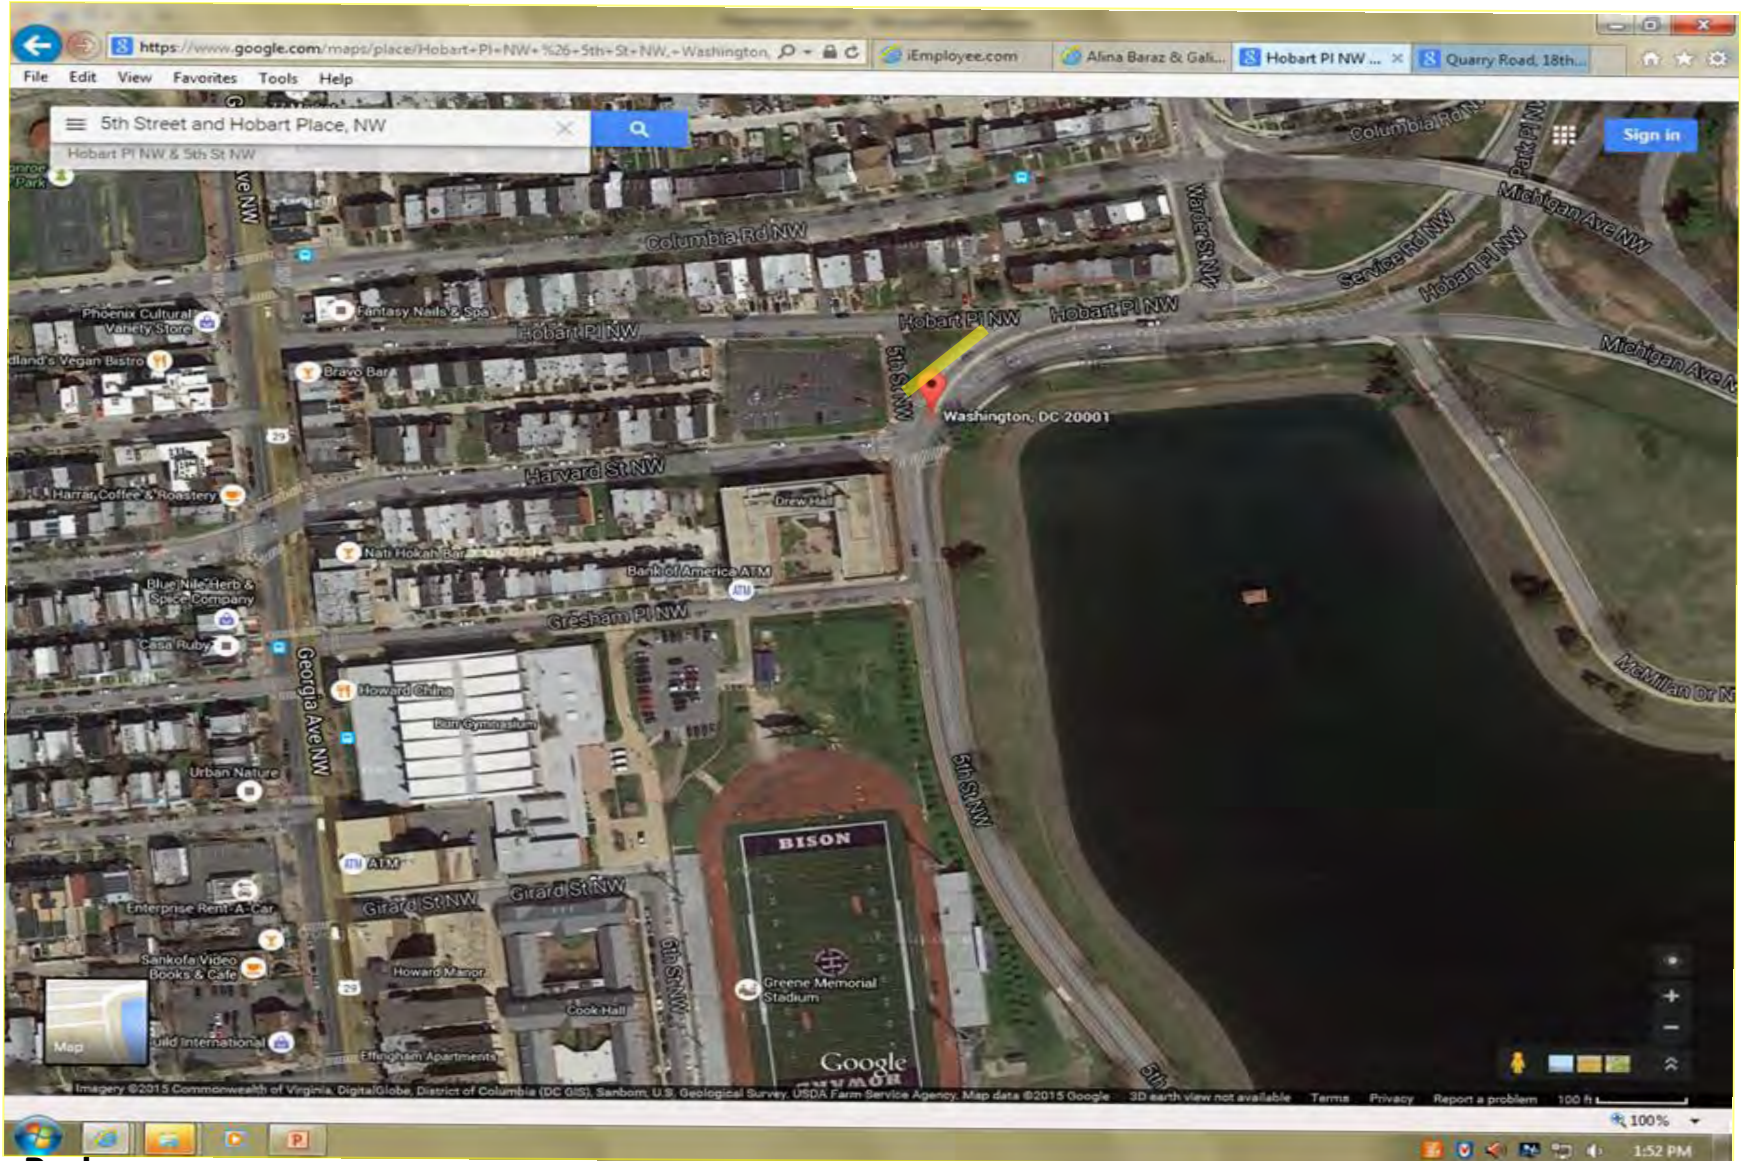

Park
5th Street and Hobart Place, NW