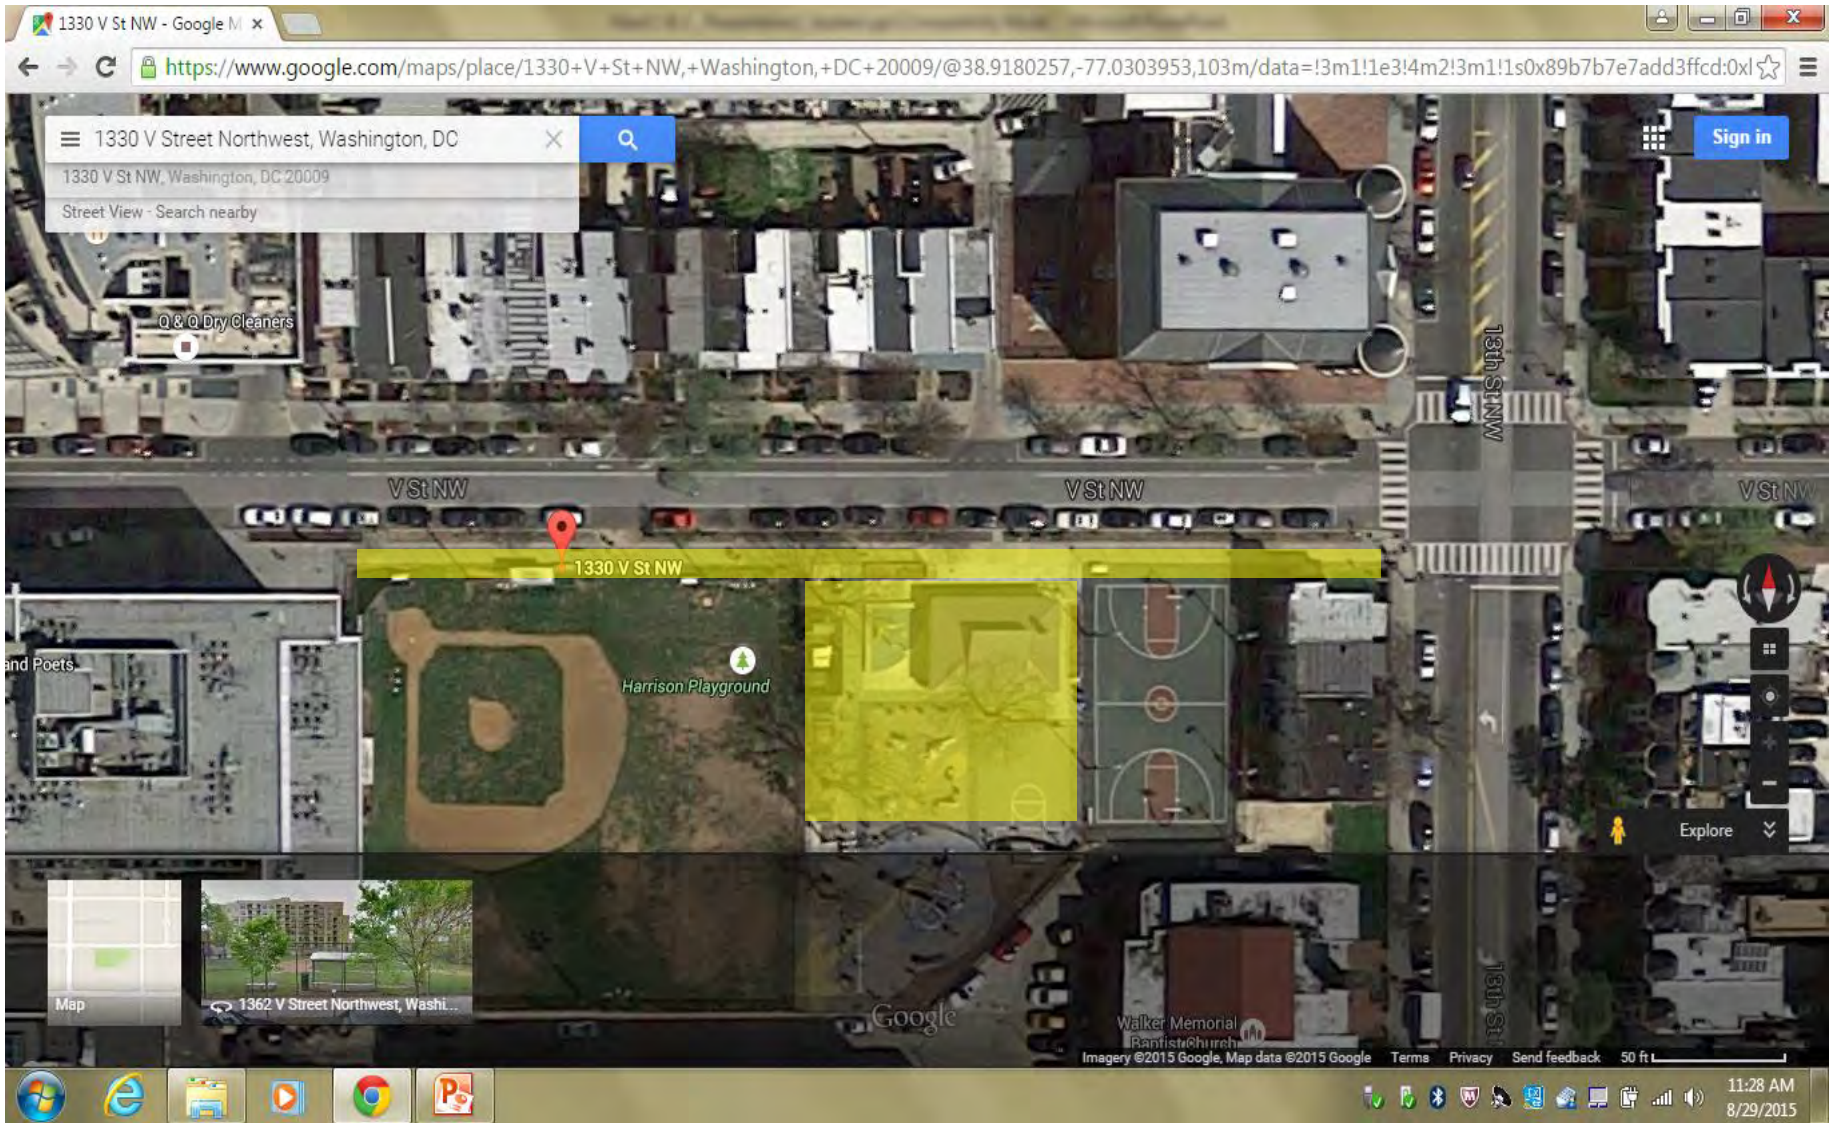

DPR Warehouse
1325 S Street NW

Banneker Recreation Center
2600 Georgia Ave NW

Grimke Building
1923 Vermont Avenue NW

African American Civil War Museum
1925 Vermont Avenue NW

Harrison Recreation Center
1330 V Street NW