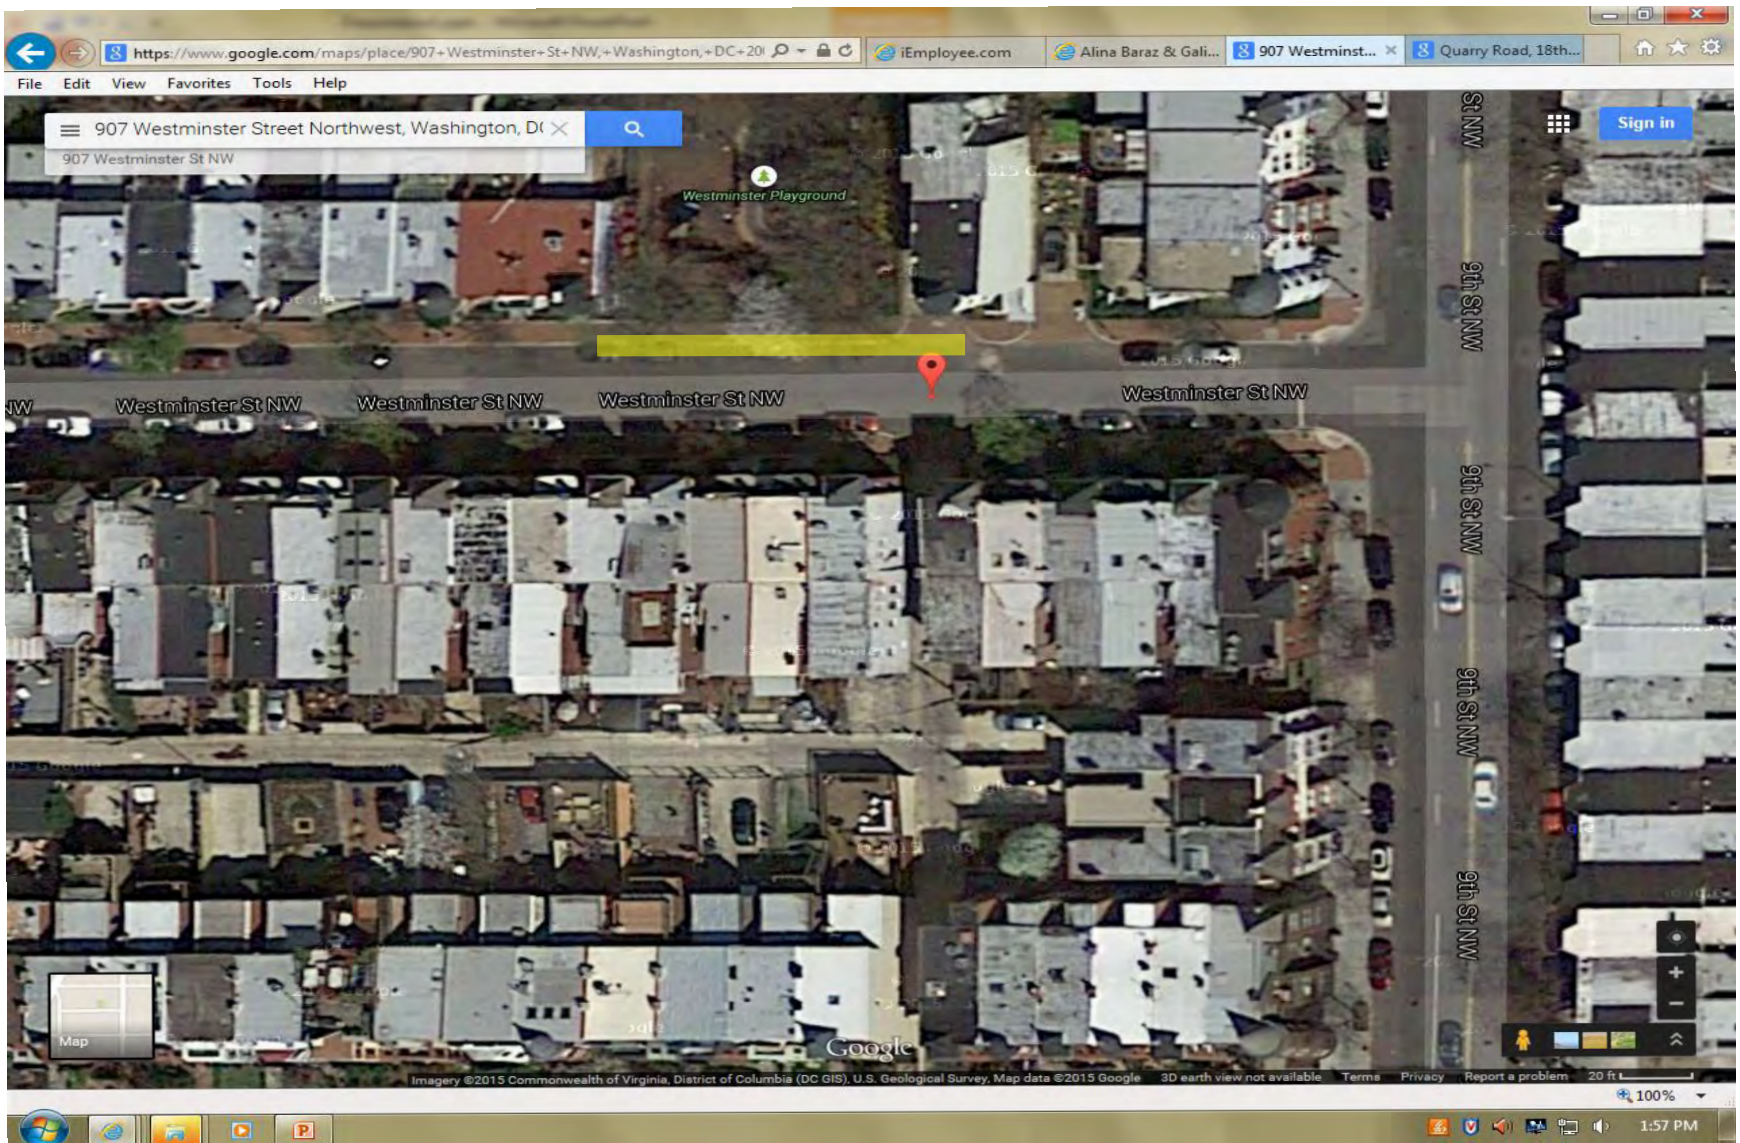

Bruce Monroe Park
3012 Georgia Avenue

Walter Pierce Park
20th and Calvert NW

Park
11th and Monroe NW

Park
Quarry Road, 18th Street and Harvard Street, NW

Kalorama Triangle Park
Columbia Road, 19th Street and Kalorama Road, NW

Park
Columbia Road, 19th Street and Wyoming Ave, NW

Park (Cul de Sac)
Park Road, Cul De Sac NW

Park
Columbia Road, 20th Street, and Wyoming Ave, NW

Justice Park
14th St & Euclid St NW

Park (Cul de Sac)
3498 Oakwood Terrace NW

Park (Cul de Sac)
3942 Oak St. NW

Park
5th Street and Hobart Place, NW

Westminster playground
907 Westminister St. NW

**Park
Biltmore & 20th Street, NW**

Unity Park
Columbia Road, Euclid Street and Champlain Street