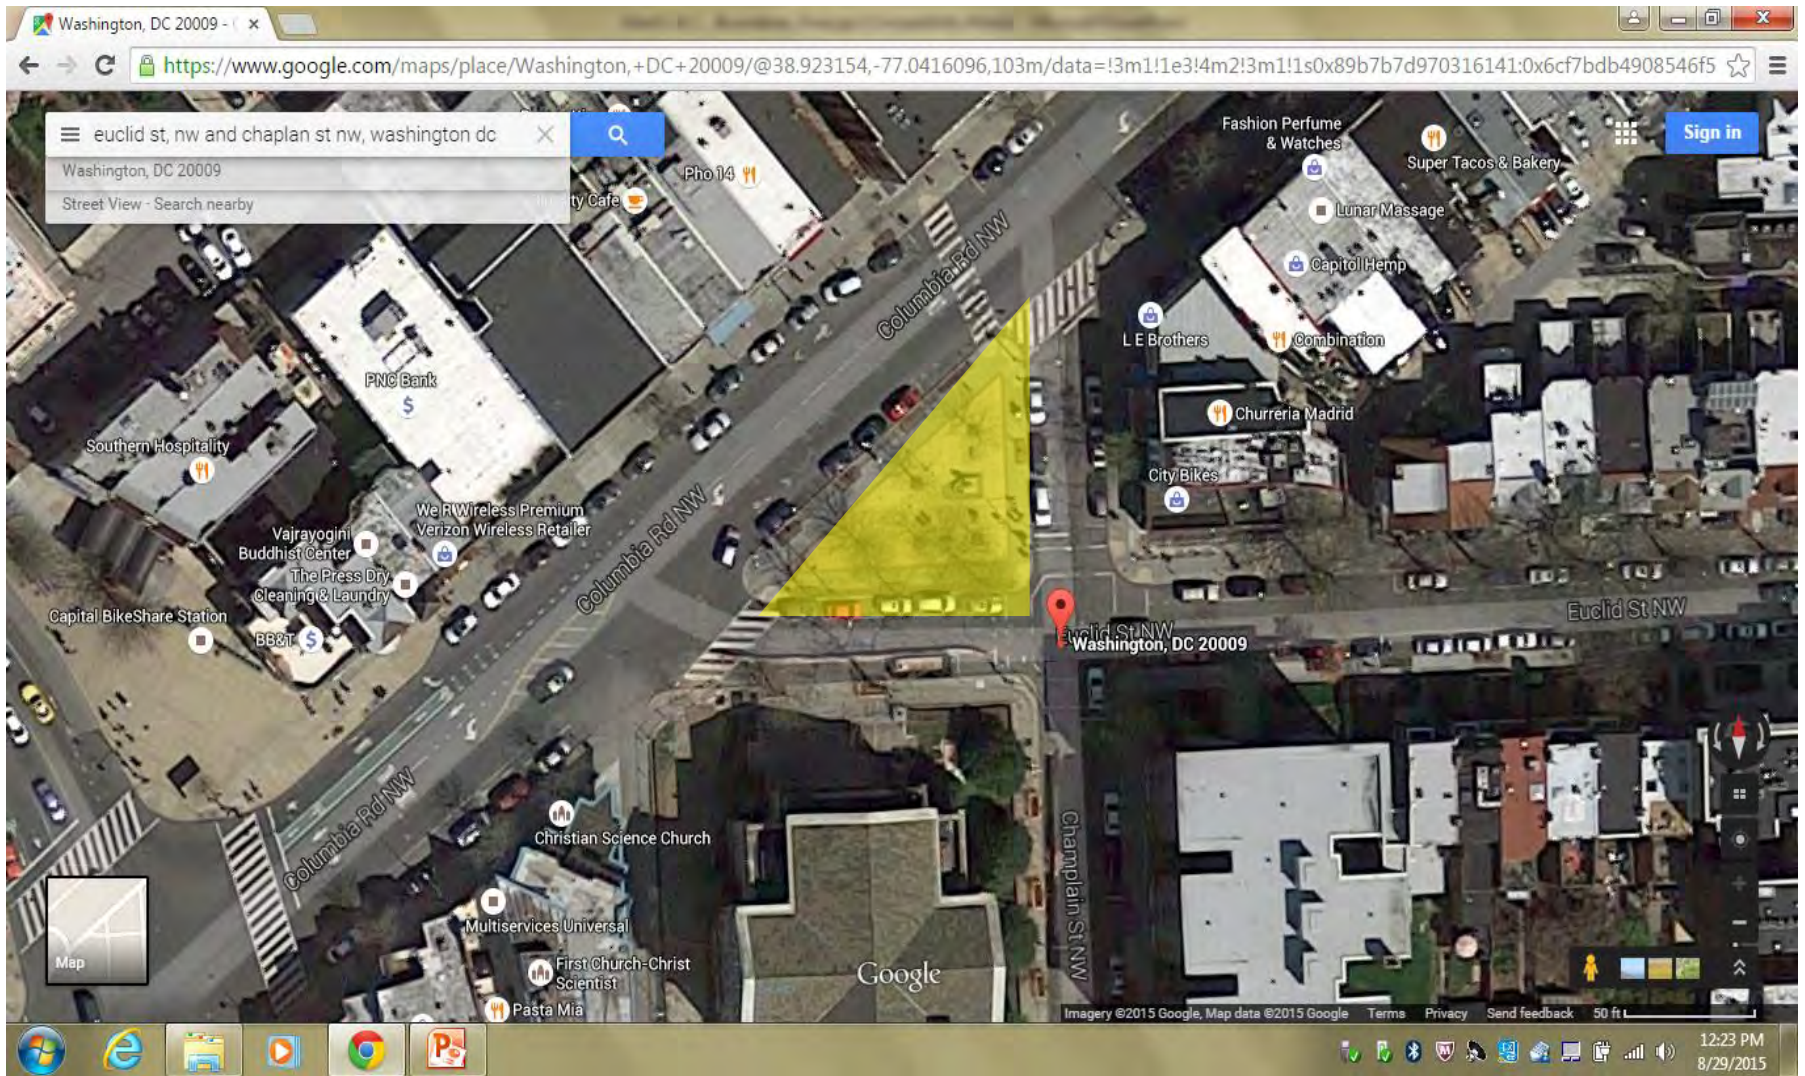

DDOT Annex 8 and 9, Fire/EMS PSCC/Fire Alarm
280, 300, 310, 320, & 350 McMillan Drive NW

Parkview
3560 Warder Street NW

Bancroft ES
1755 Newton Street NW

Banneker SHS
800 Euclid Street NW

Cleveland ES
1825 8th Street NW

Park
Columbia Road, 19th Street and Wyoming Ave, NW

Park (Cul de Sac)
Park Road, Cul De Sac NW

Park
Columbia Road, 20th Street, and Wyoming Ave, NW

Justice Park
14th St & Euclid St NW

Park (Cul de Sac)
3498 Oakwood Terrace NW

Park (Cul de Sac)
3942 Oak St. NW

Park
5th Street and Hobart Place, NW

Westminster playground
907 Westminister St. NW

**Park
Biltmore & 20th Street, NW**

Unity Park
Columbia Road, Euclid Street and Champlain Street

Park
Florida Avenue and V St NW

Hobart Twins Park
Hobart Pl (between Sherman Ave, NW and Georgia Ave. NW)

Park
Mt. Pleasant, Lamont and 17th Street, NW

Park
Lamont St. west of 19th St.

Park
Mt. Pleasant Street and Park Road, NW