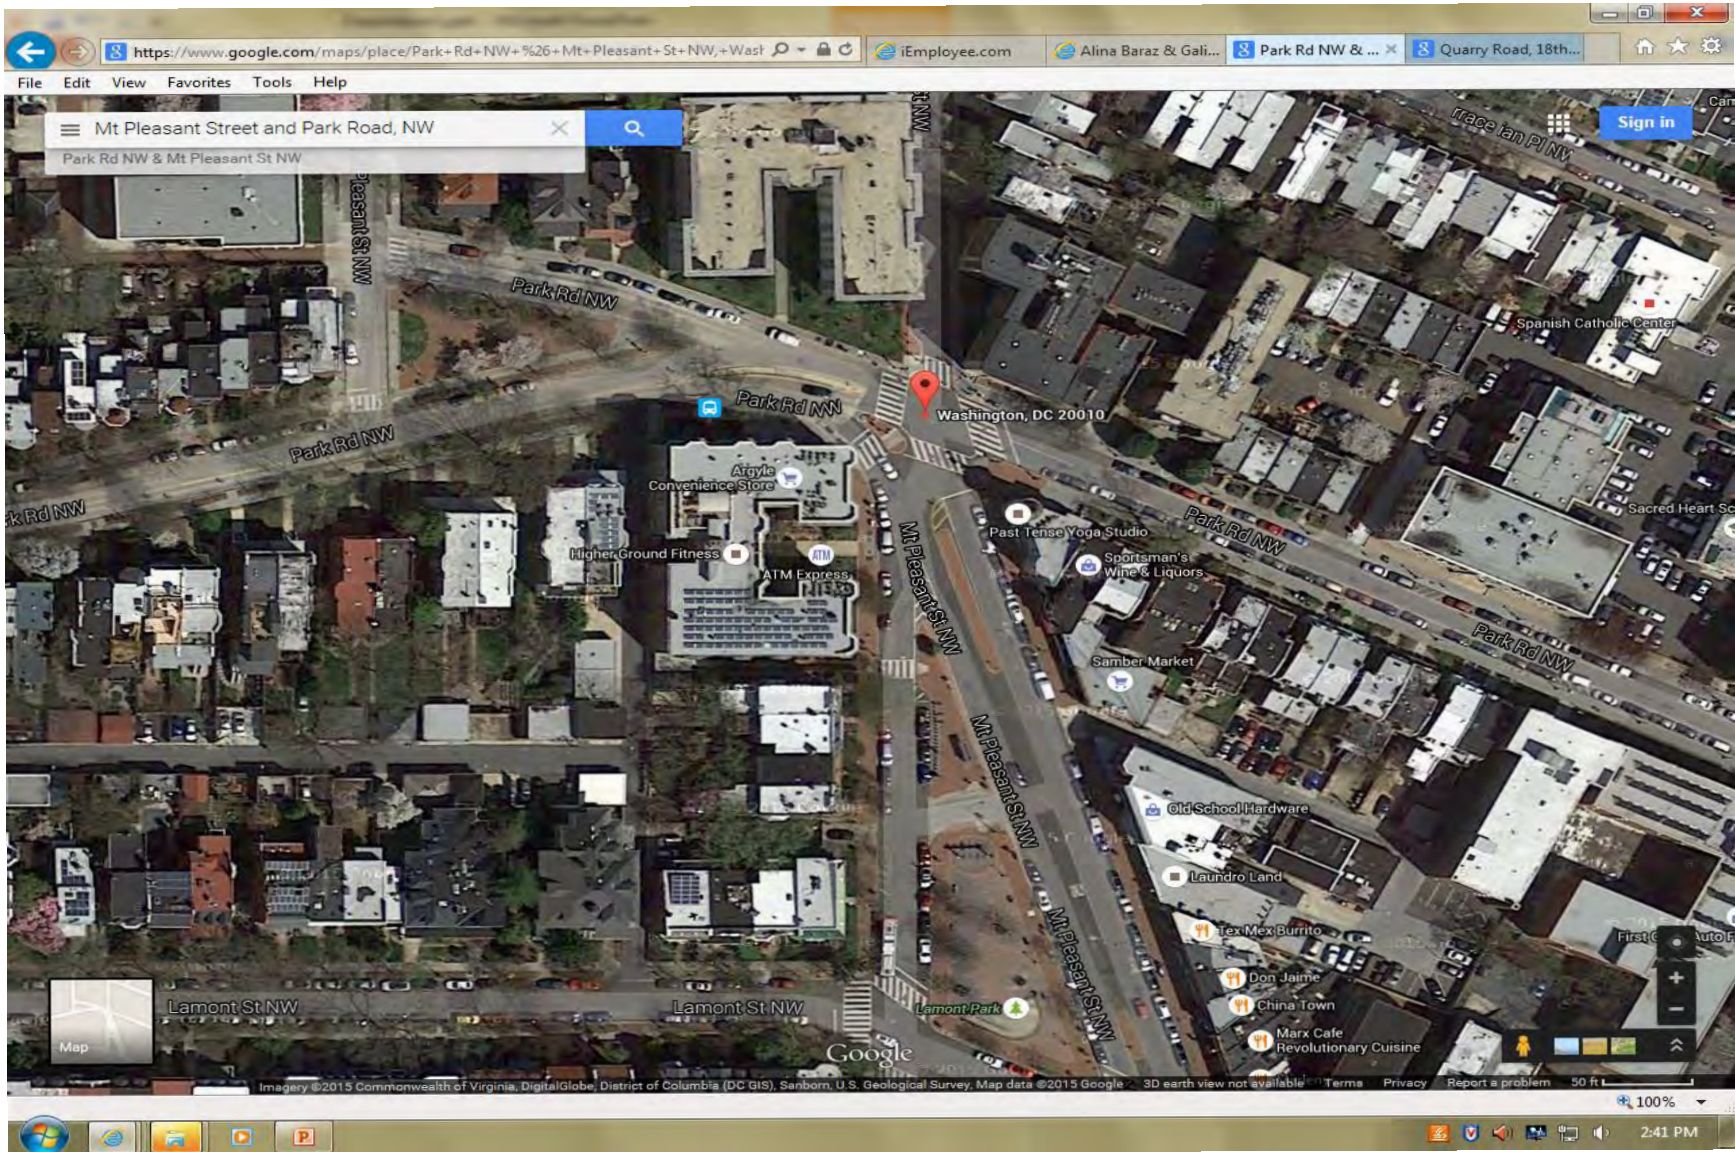

DDOT Annex 8 and 9, Fire/EMS PSCC/Fire Alarm
280, 300, 310, 320, & 350 McMillan Drive NW

Parkview
3560 Warder Street NW

Bancroft ES
1755 Newton Street NW

Banneker SHS
800 Euclid Street NW

Cleveland ES
1825 8th Street NW

Park
Florida Avenue and V St NW

Hobart Twins Park
Hobart Pl (between Sherman Ave, NW and Georgia Ave. NW)

Park
Mt. Pleasant, Lamont and 17th Street, NW

Park
Lamont St. west of 19th St.

Park
Mt. Pleasant Street and Park Road, NW