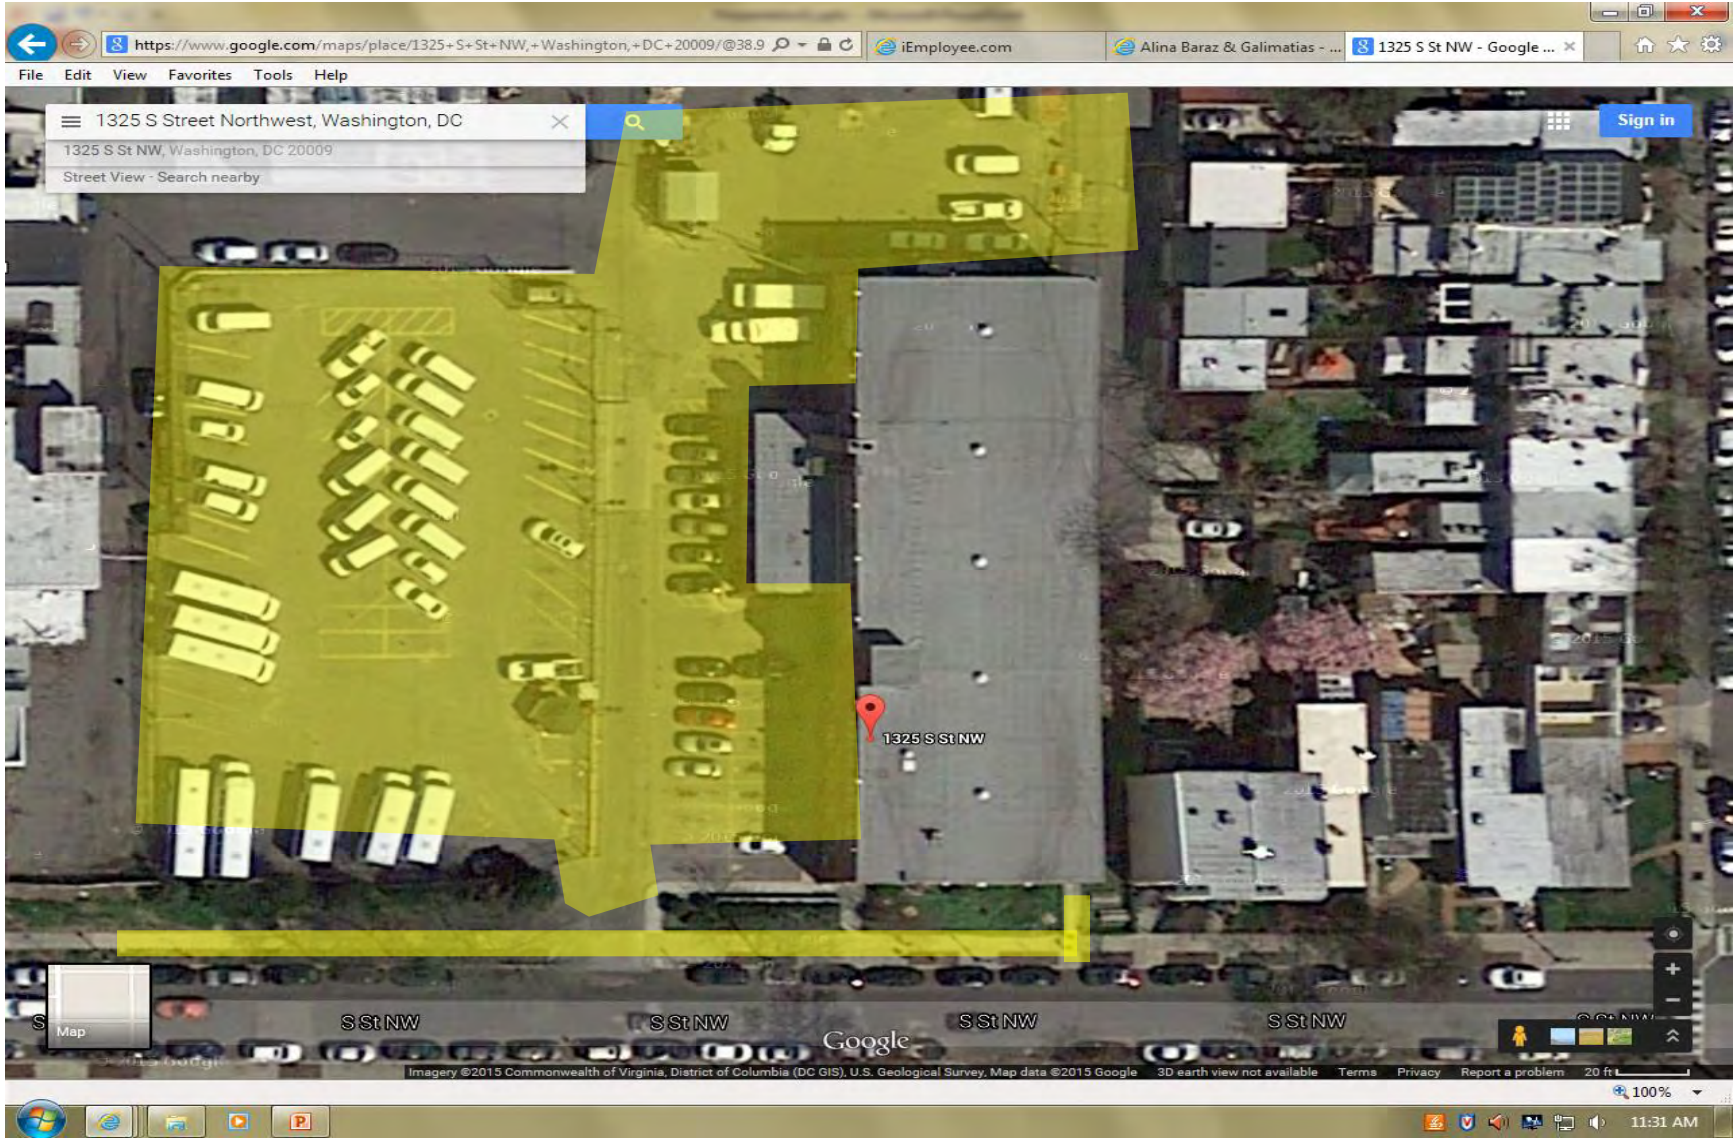

Tubman ES
3101 13th Street NW

**Parking Lot/Sidewalks
First and E Street NW**

**Senior Wellness Center
3531 Georgia Avenue NW**

**Old DPR Headquarters
3149 16th Street NW**

**Columbia Heights Comm. Center
1480 Girard Street, NW**