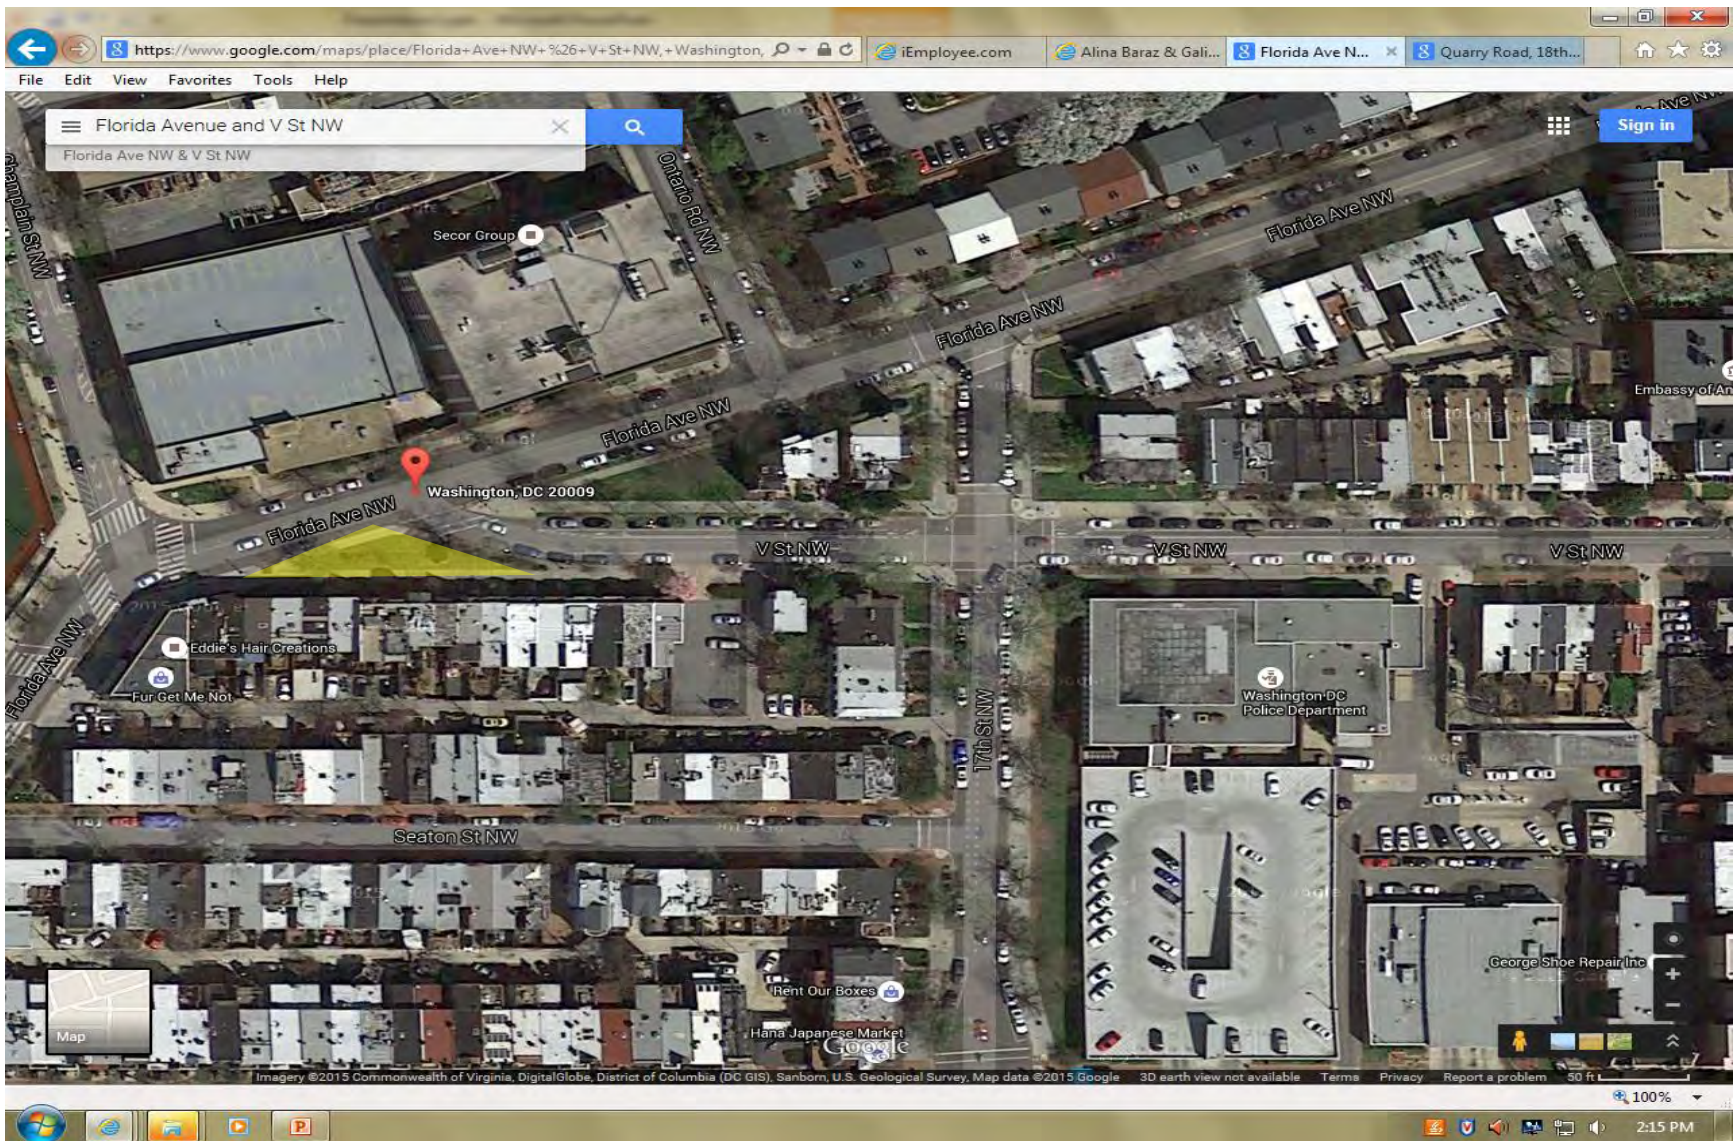

Park
Columbia Road, 19th Street and Wyoming Ave, NW

Park (Cul de Sac)
Park Road, Cul De Sac NW

Park
Columbia Road, 20th Street, and Wyoming Ave, NW

Justice Park
14th St & Euclid St NW

Park (Cul de Sac)
3498 Oakwood Terrace NW

Park (Cul de Sac)
3942 Oak St. NW

Park
5th Street and Hobart Place, NW

Westminster playground
907 Westminister St. NW

**Park
Biltmore & 20th Street, NW**

Unity Park
Columbia Road, Euclid Street and Champlain Street

Park
Florida Avenue and V St NW

Hobart Twins Park
Hobart Pl (between Sherman Ave, NW and Georgia Ave. NW)

Park
Mt. Pleasant, Lamont and 17th Street, NW

Park
Lamont St. west of 19th St.

Park
Mt. Pleasant Street and Park Road, NW