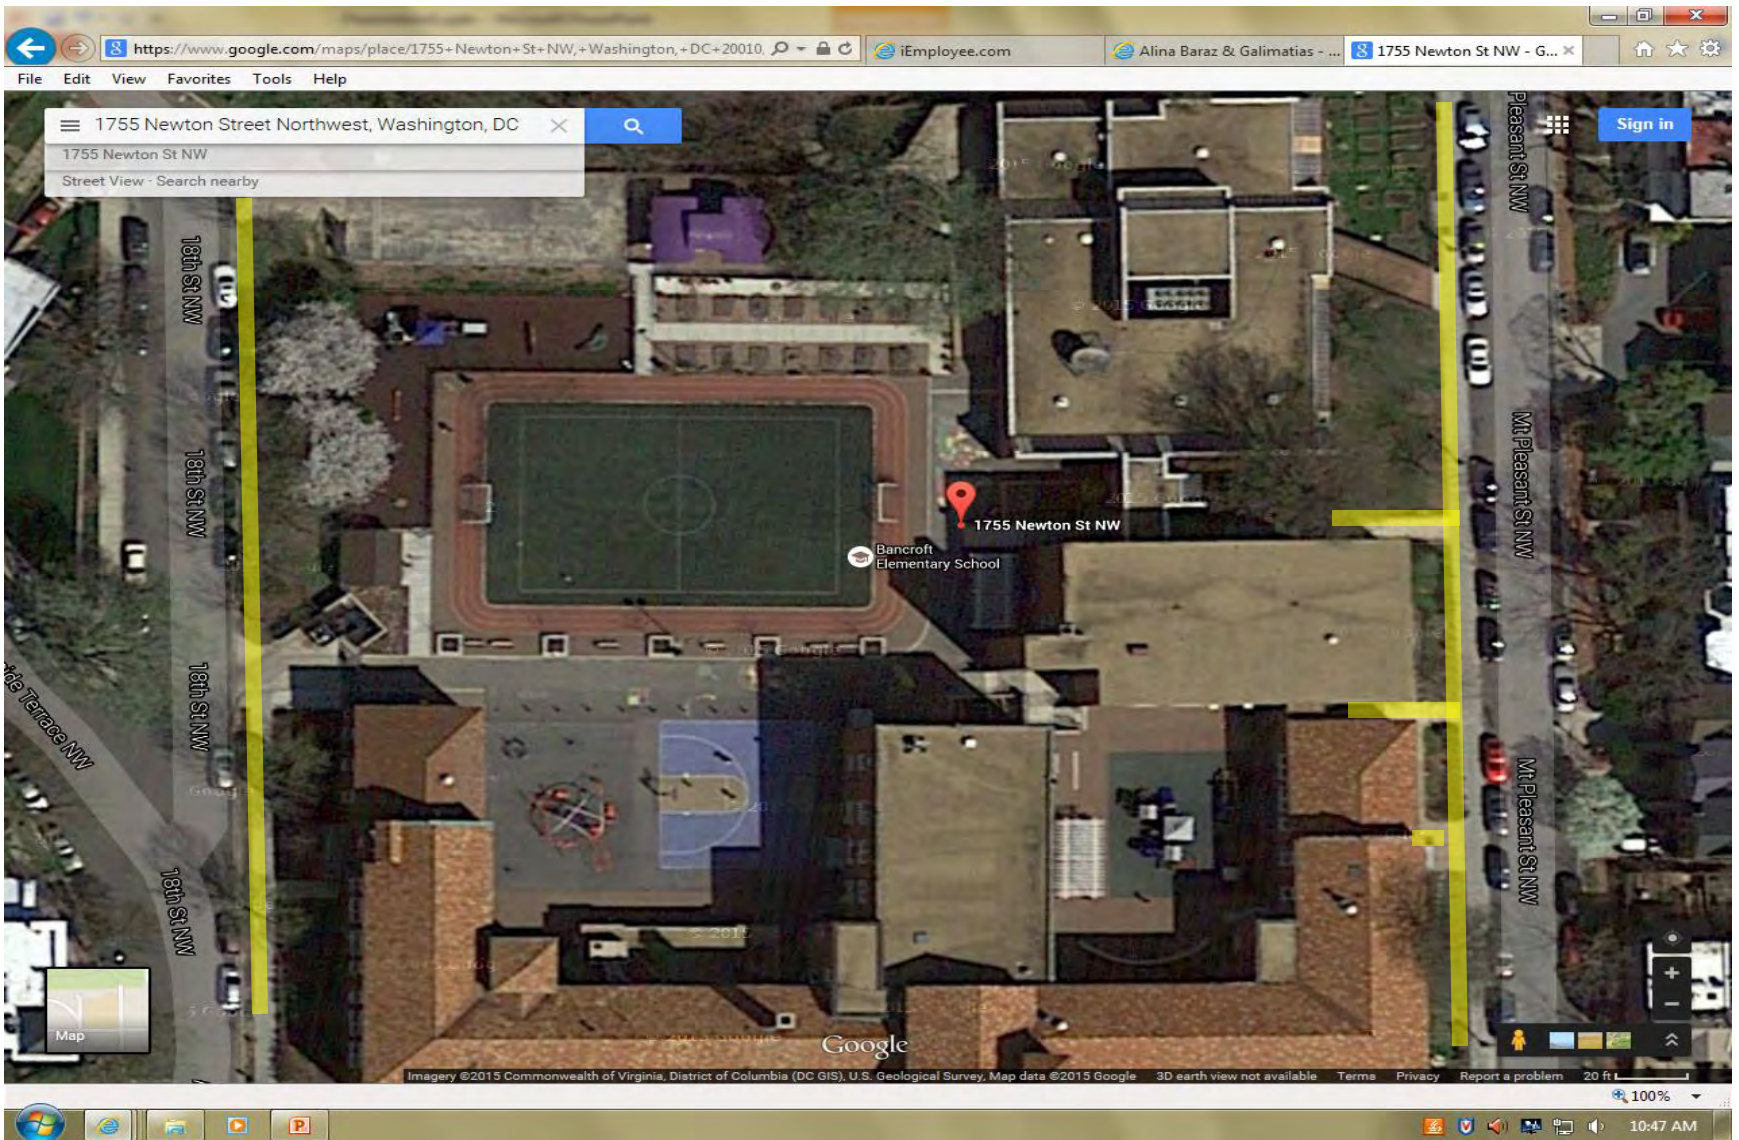

DDOT Annex 8 and 9, Fire/EMS PSCC/Fire Alarm
280, 300, 310, 320, & 350 McMillan Drive NW

Parkview
3560 Warder Street NW

Bancroft ES
1755 Newton Street NW

Banneker SHS
800 Euclid Street NW

Cleveland ES
1825 8th Street NW

**Columbia Heights EC/Bell Lincoln
3101 16th Street NW**

Lewis KC
300 Bryant Street NW

Cooke HD ES
2525 17th Street NW

Meyer
2501 11th Street NW

Adams ES
2020 19th Street NW

Reed LC
2200 Champlain St. NW

**Garnett-Patterson
2001 10th Street NW**

Tubman ES
3101 13th Street NW

**Parking Lot/Sidewalks
First and E Street NW**

**Senior Wellness Center
3531 Georgia Avenue NW**

**Old DPR Headquarters
3149 16th Street NW**

**Columbia Heights Comm. Center
1480 Girard Street, NW**