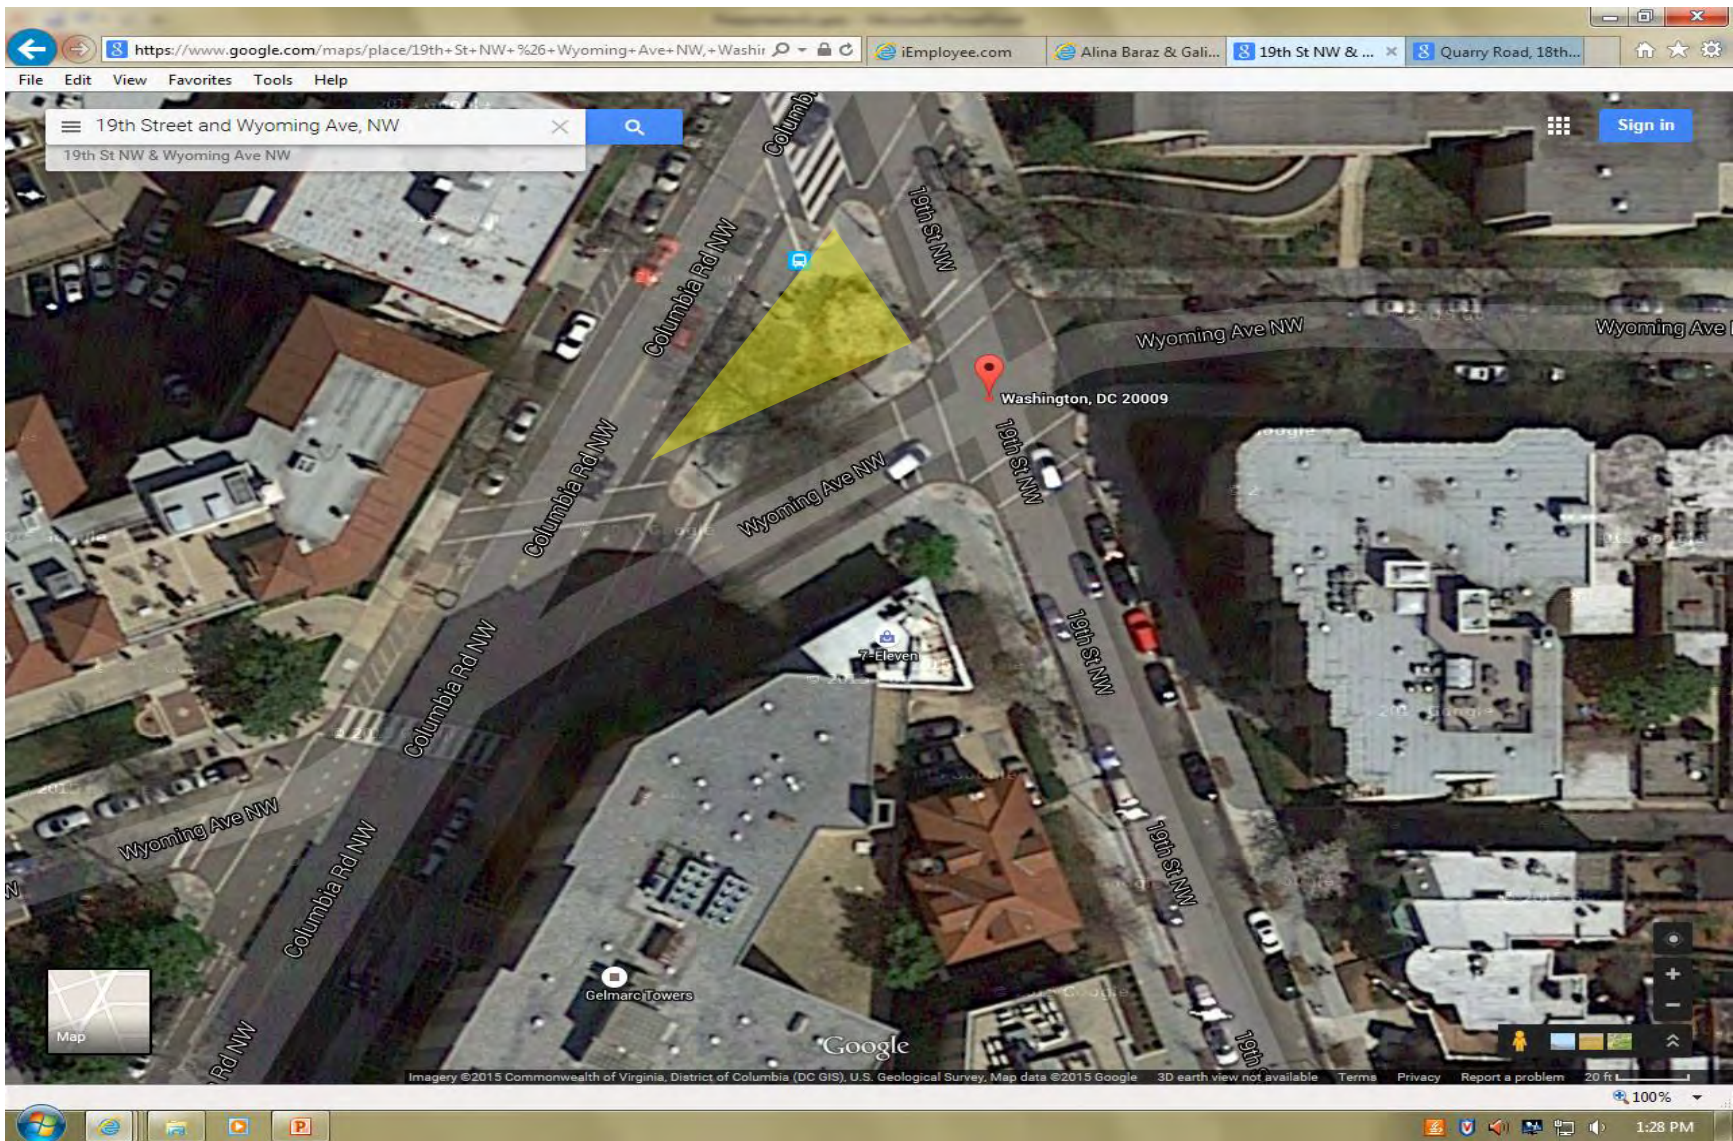

Bruce Monroe Park
3012 Georgia Avenue

Walter Pierce Park
20th and Calvert NW

Park
11th and Monroe NW

Park
Quarry Road, 18th Street and Harvard Street, NW

Kalorama Triangle Park
Columbia Road, 19th Street and Kalorama Road, NW

Park
Columbia Road, 19th Street and Wyoming Ave, NW

Park (Cul de Sac)
Park Road, Cul De Sac NW

Park
Columbia Road, 20th Street, and Wyoming Ave, NW

Justice Park
14th St & Euclid St NW

Park (Cul de Sac)
3498 Oakwood Terrace NW