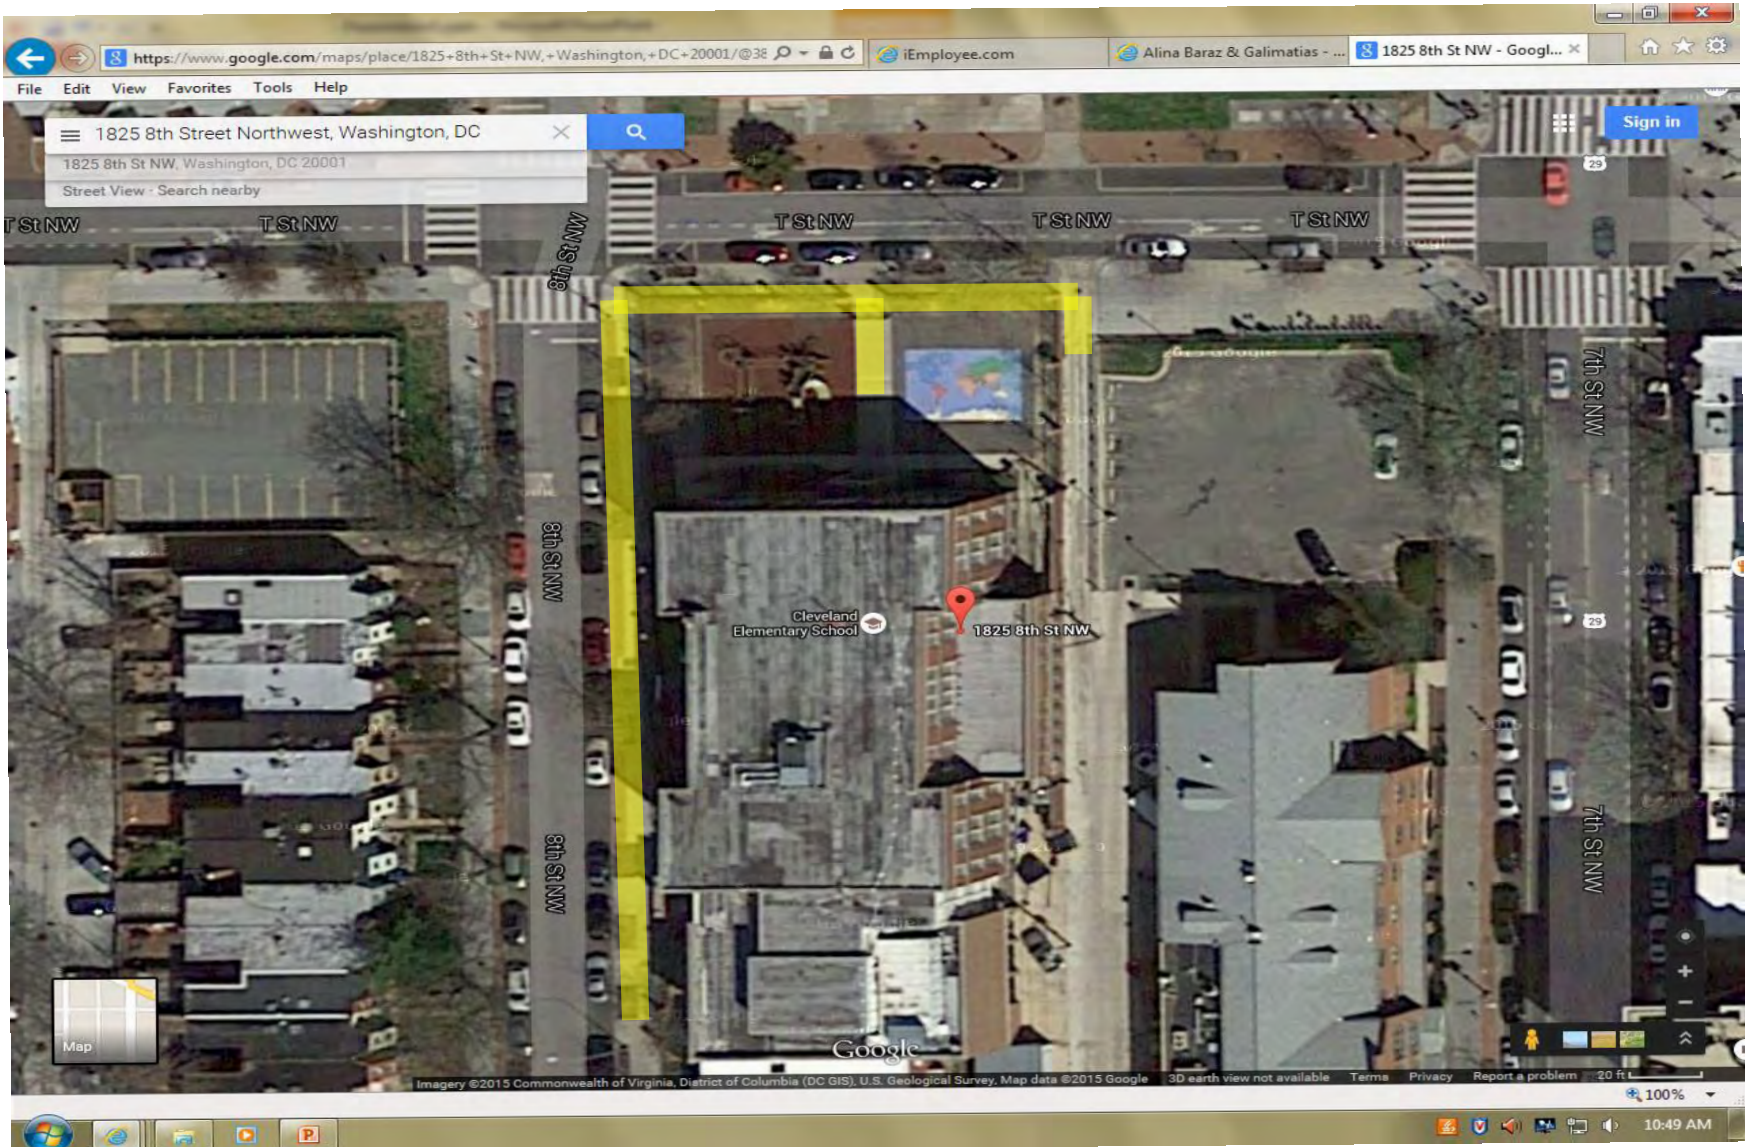

DDOT Annex 8 and 9, Fire/EMS PSCC/Fire Alarm
280, 300, 310, 320, & 350 McMillan Drive NW

Parkview
3560 Warder Street NW

Bancroft ES
1755 Newton Street NW

Banneker SHS
800 Euclid Street NW

Cleveland ES
1825 8th Street NW

**Columbia Heights EC/Bell Lincoln
3101 16th Street NW**

Lewis KC
300 Bryant Street NW

Cooke HD ES
2525 17th Street NW

Meyer
2501 11th Street NW

Adams ES
2020 19th Street NW

Reed LC
2200 Champlain St. NW

**Garnett-Patterson
2001 10th Street NW**

Tubman ES
3101 13th Street NW

**Parking Lot/Sidewalks
First and E Street NW**

**Senior Wellness Center
3531 Georgia Avenue NW**

**Old DPR Headquarters
3149 16th Street NW**

**Columbia Heights Comm. Center
1480 Girard Street, NW**