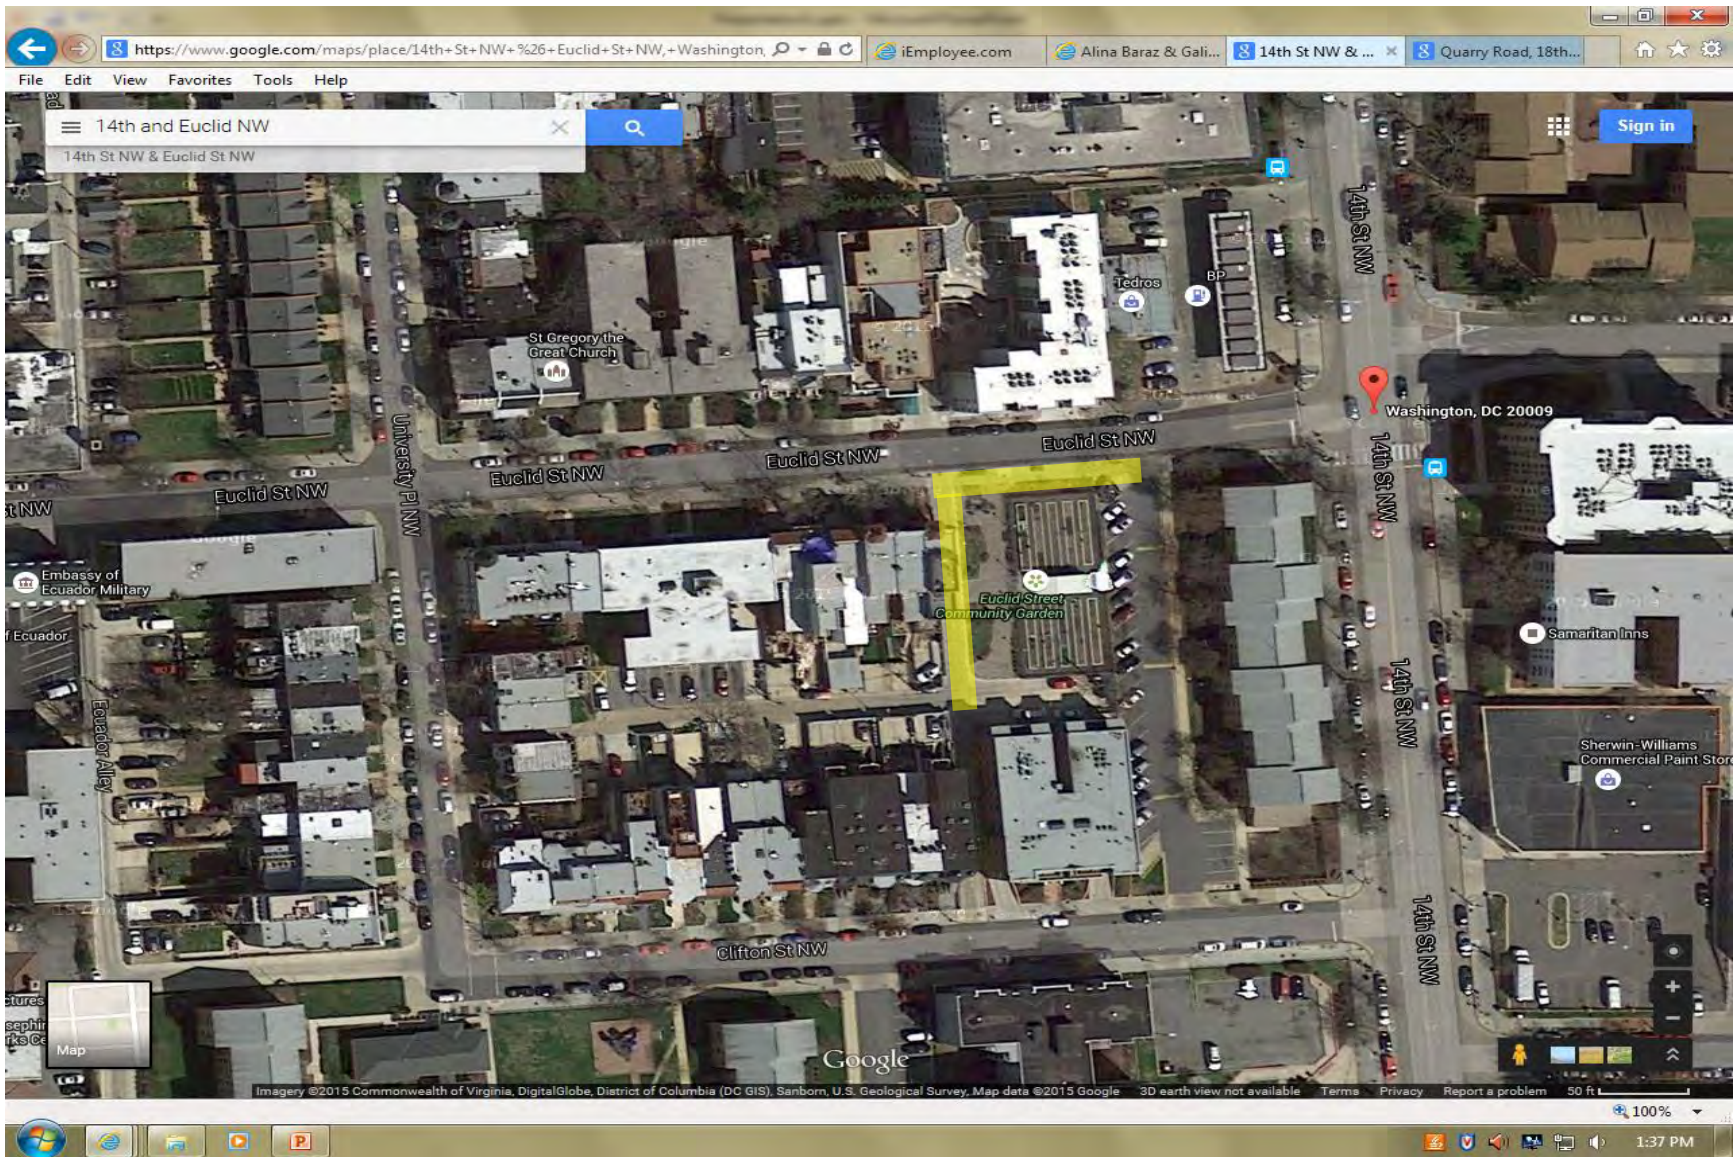

Bruce Monroe Park
3012 Georgia Avenue

Walter Pierce Park
20th and Calvert NW

Park
11th and Monroe NW

Park
Quarry Road, 18th Street and Harvard Street, NW

Kalorama Triangle Park
Columbia Road, 19th Street and Kalorama Road, NW

Park
Columbia Road, 19th Street and Wyoming Ave, NW

Park (Cul de Sac)
Park Road, Cul De Sac NW

Park
Columbia Road, 20th Street, and Wyoming Ave, NW

Justice Park
14th St & Euclid St NW

Park (Cul de Sac)
3498 Oakwood Terrace NW