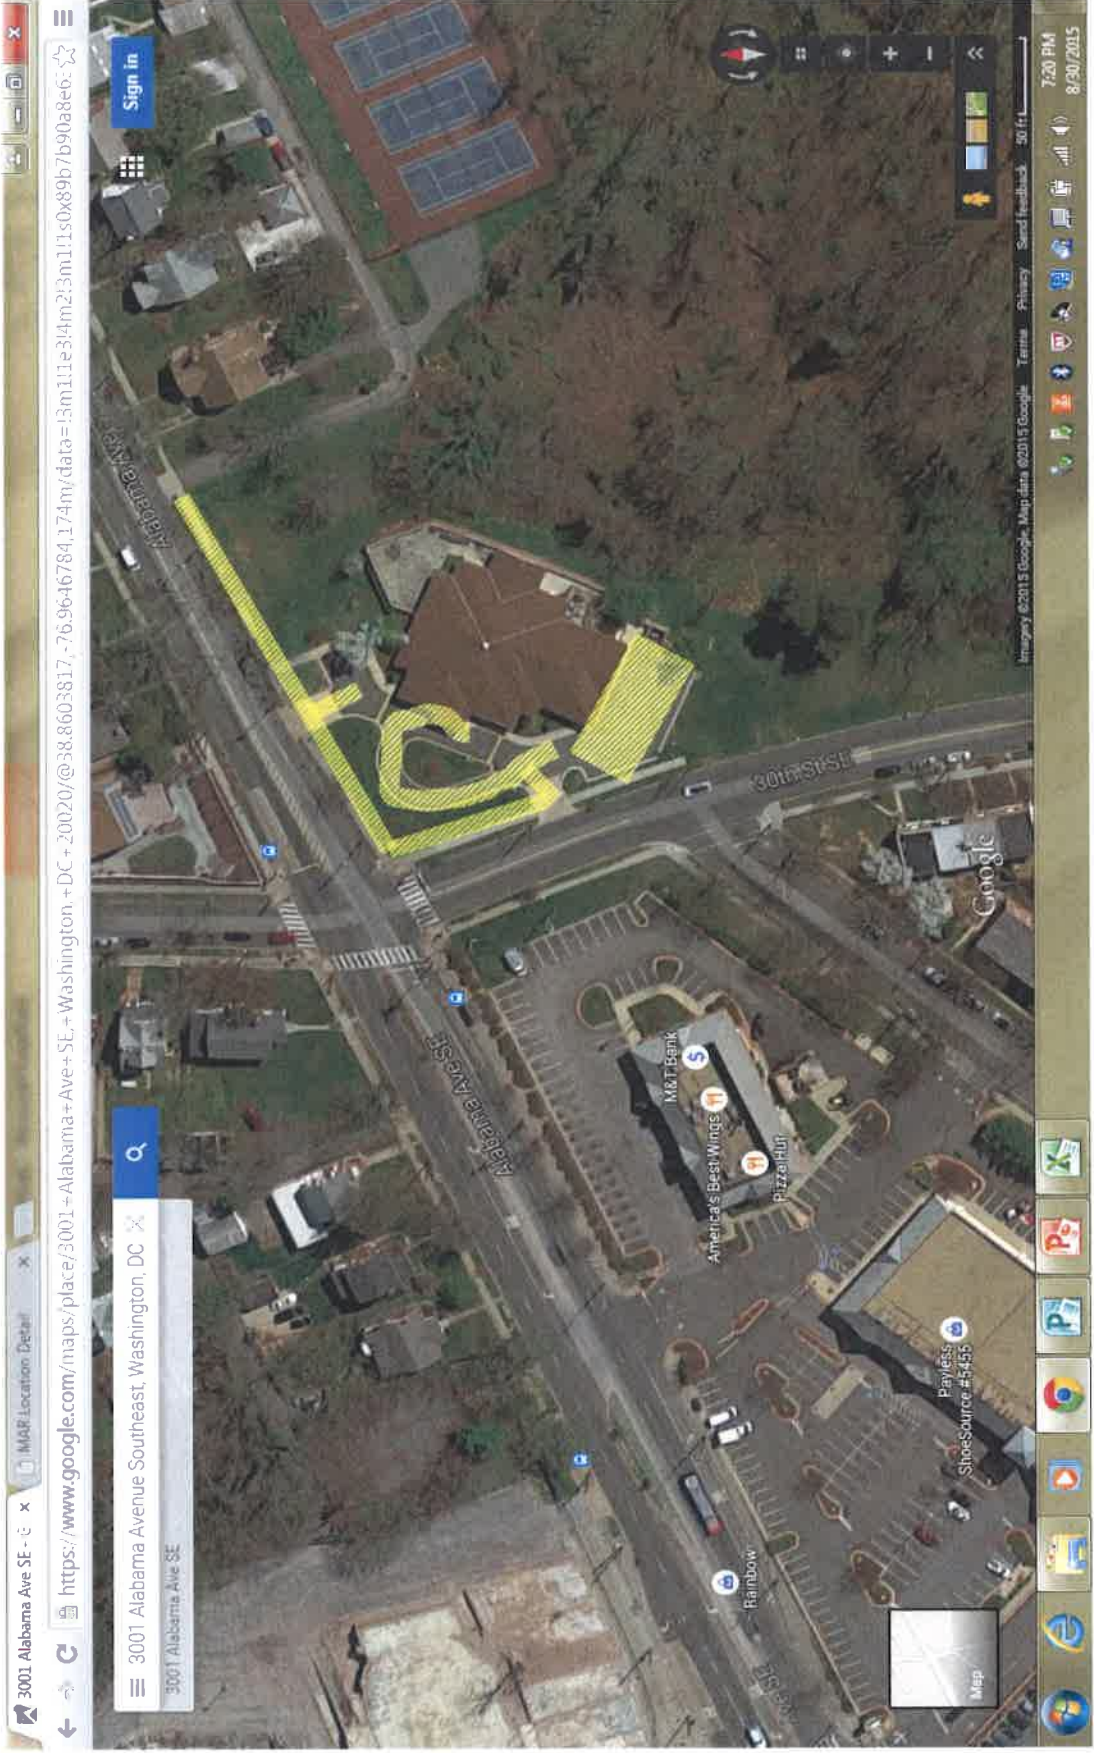

**Malcom X @ Green**  
**1500 Mississippi Ave SE**

**Hart MS**  
**601 Mississippi Avenue SE**

801 East

2700 MLK St. SE

Lot  
542, 544 Foxhall Place SE

**Senior Wellness Center  
3001 Alabama Avenue SE**

DHS - 2305 36<sup>th</sup> Street

**DMPED – Storefront (Side-walk Only)  
2337 Pennsylvania Avenue SE**

**Family Shelter – 1701-1711 V Street SE**

ST. Elizabeth Campus – 2700 Martin Luther King Jr. Street SE

DCLB, DYRS - 2100-2110 Martin Luther King Ave SE