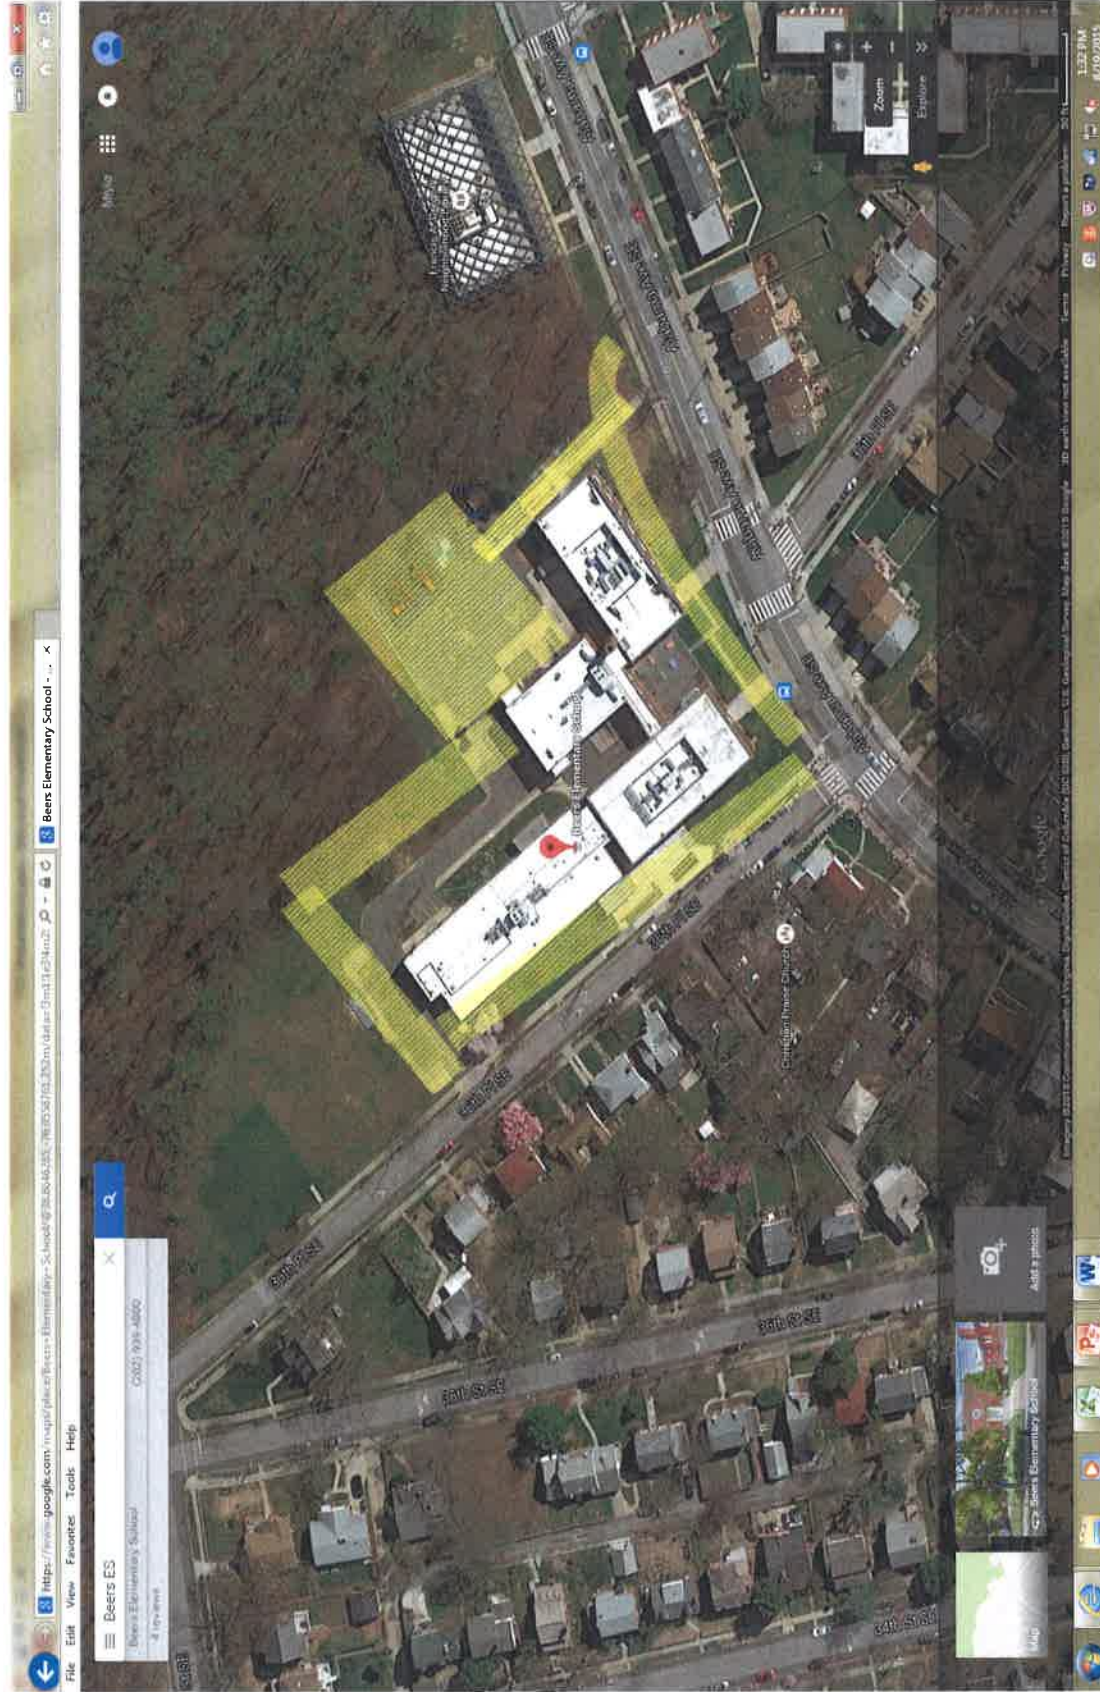

**Hillcrest Recreation Center  
32 & Denver ST SE**

**Deanwood Recreation Center  
49th St & Quarles St NE**

**Bald Eagle Recreation Center  
1801 MLK Jr. Ave SW**

**South East Tennis and Learning Ctr.  
701 Mississippi Avenue SE**

**Aiton ES**  
**533 48th Place NE**

**Beers ES**  
**3600 Alabama Avenue SE**

**Brown MS-Closed  
4800 Meade Street NE**

**Houston ES  
1100 50<sup>TH</sup> Place NE**

**Kelly Miller MS  
301 49<sup>TH</sup> Street NE**

**HD Woodson SHS**  
**5500 Eads Street NE**

**River Terrace  
420 34th Street NE**

**Hendley ES**  
**425 Chesapeake Street SE**

**Johnson JHS  
1400 Bruce Place SE**

**Martin Luther King ES  
3200 6<sup>TH</sup> Street SE**