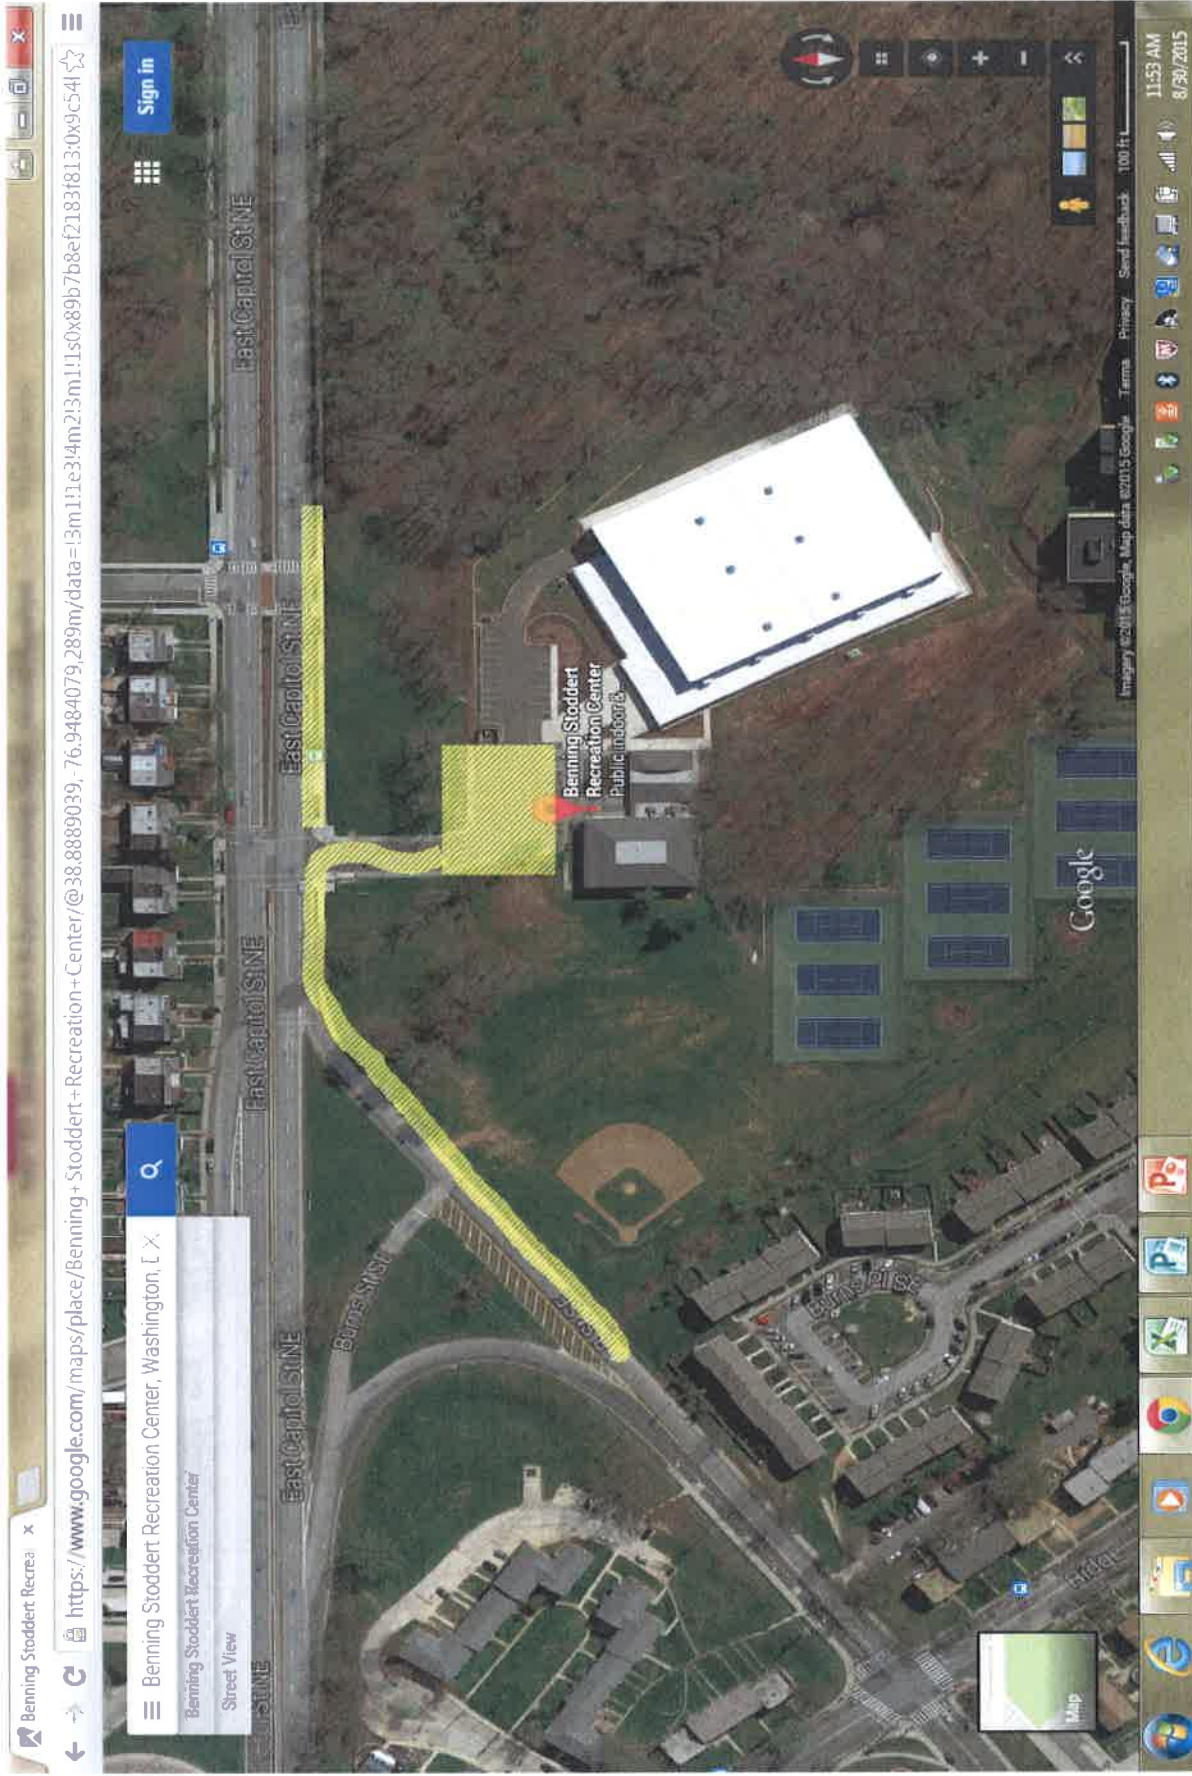

Benning Stoddert Community Center - 100 Stoddert Place SE