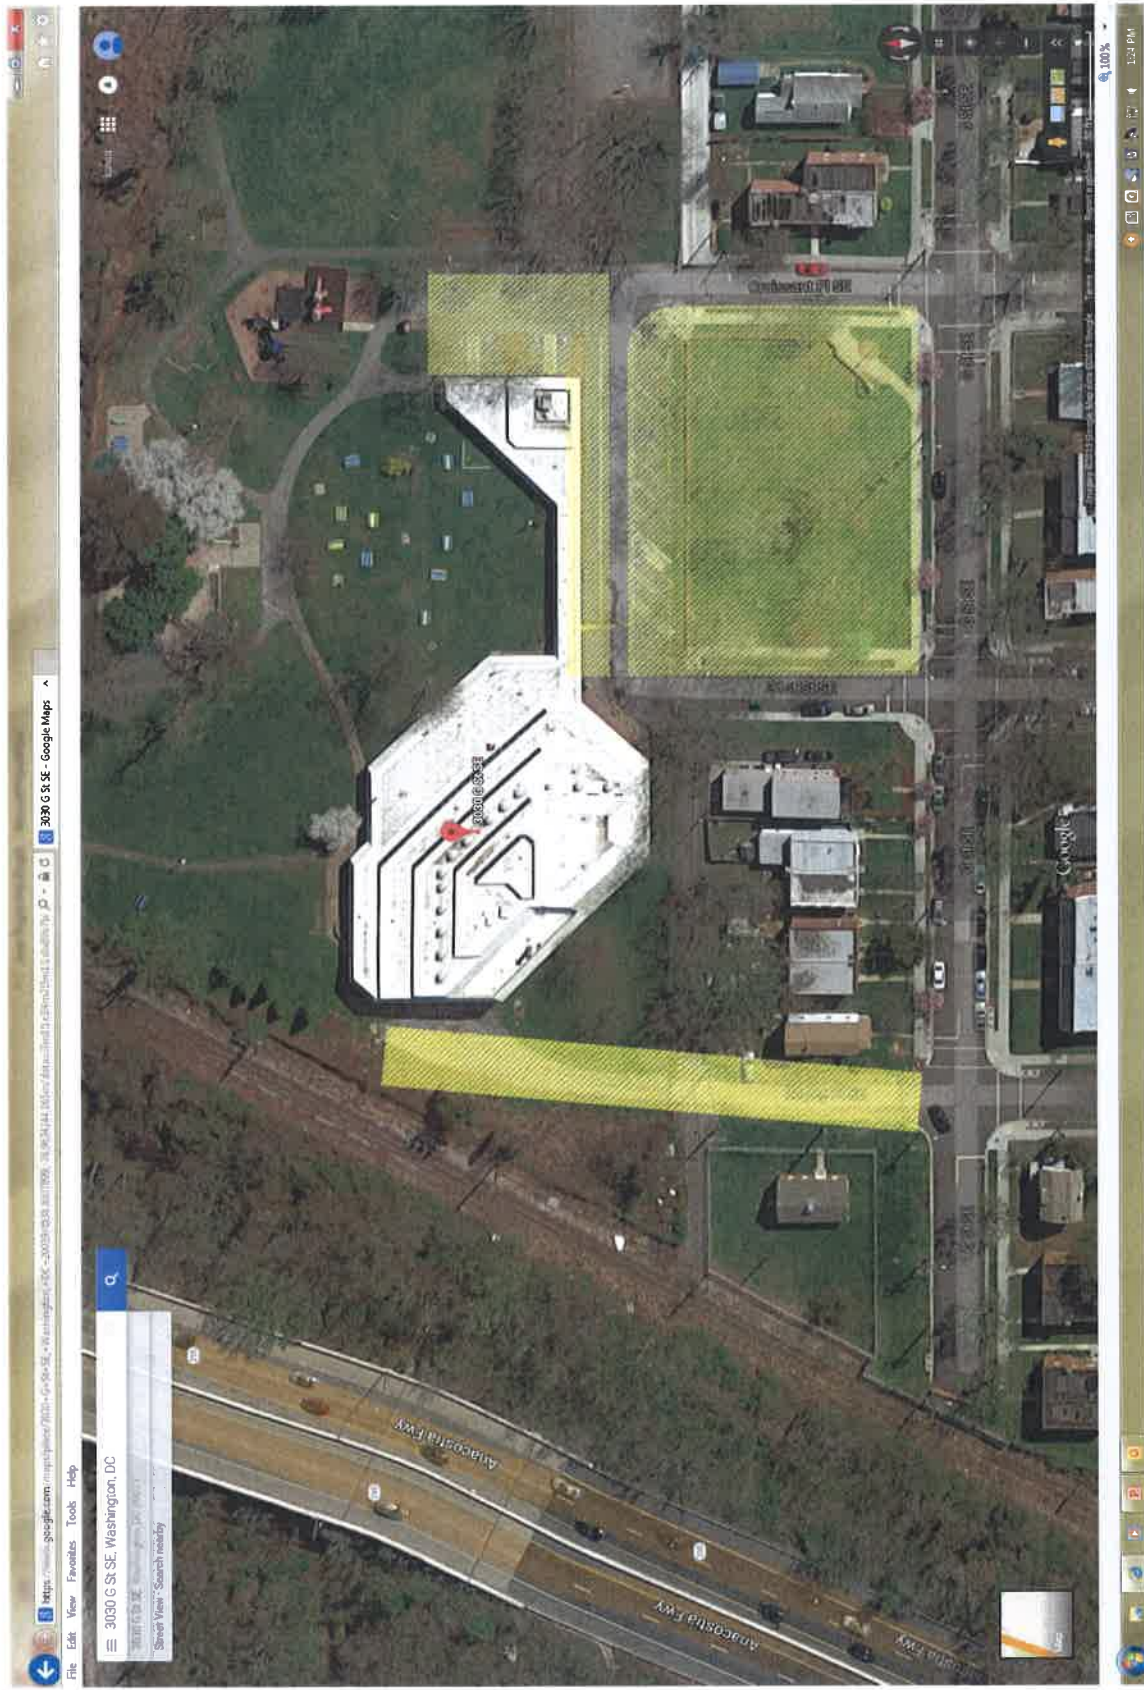

DC Therapeutic Recreation Center – 3030 G ST. SE

**Benning Park Community Center – Southern Ave & Fable Street, SE**

Barry Farm Recreation Center – 1230 Summer Road SE

**Anacostia Fitness Center – 1800 Anacostia Drive SE**