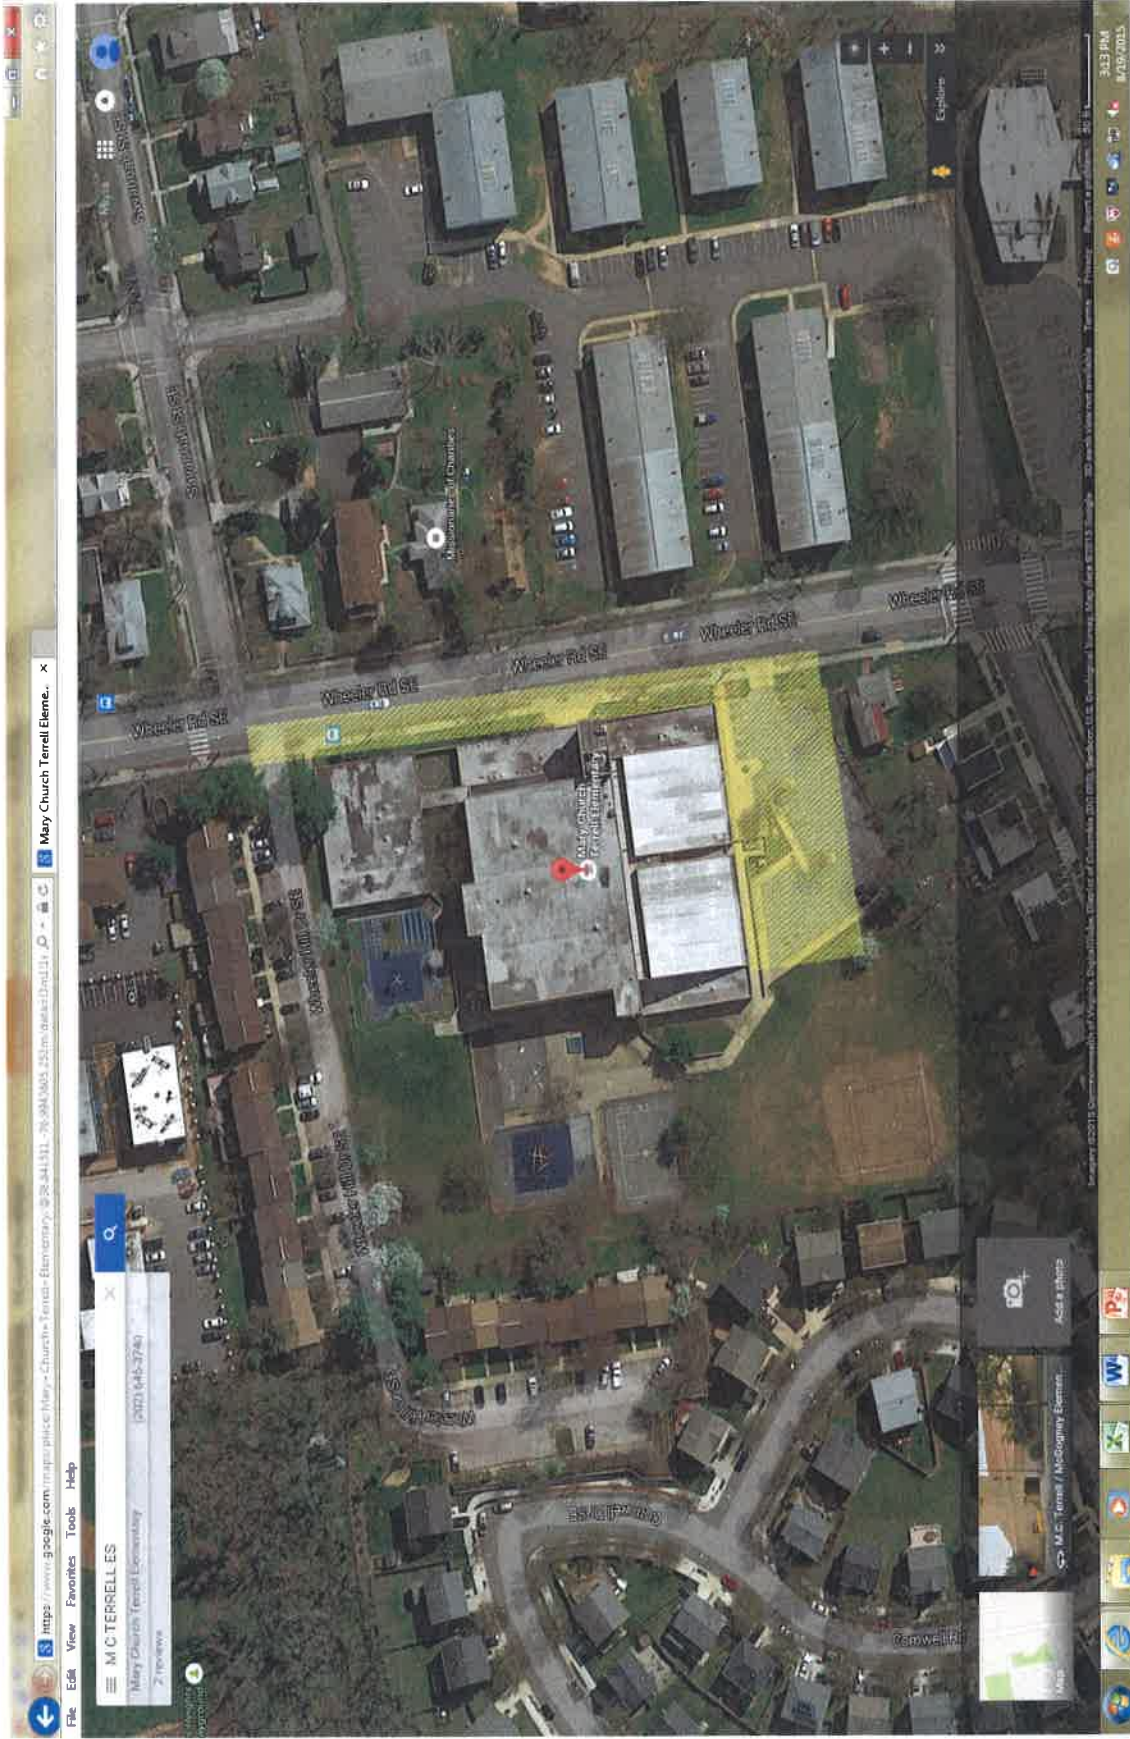

M C TERRELL ES
3301 Wheeler Road SE