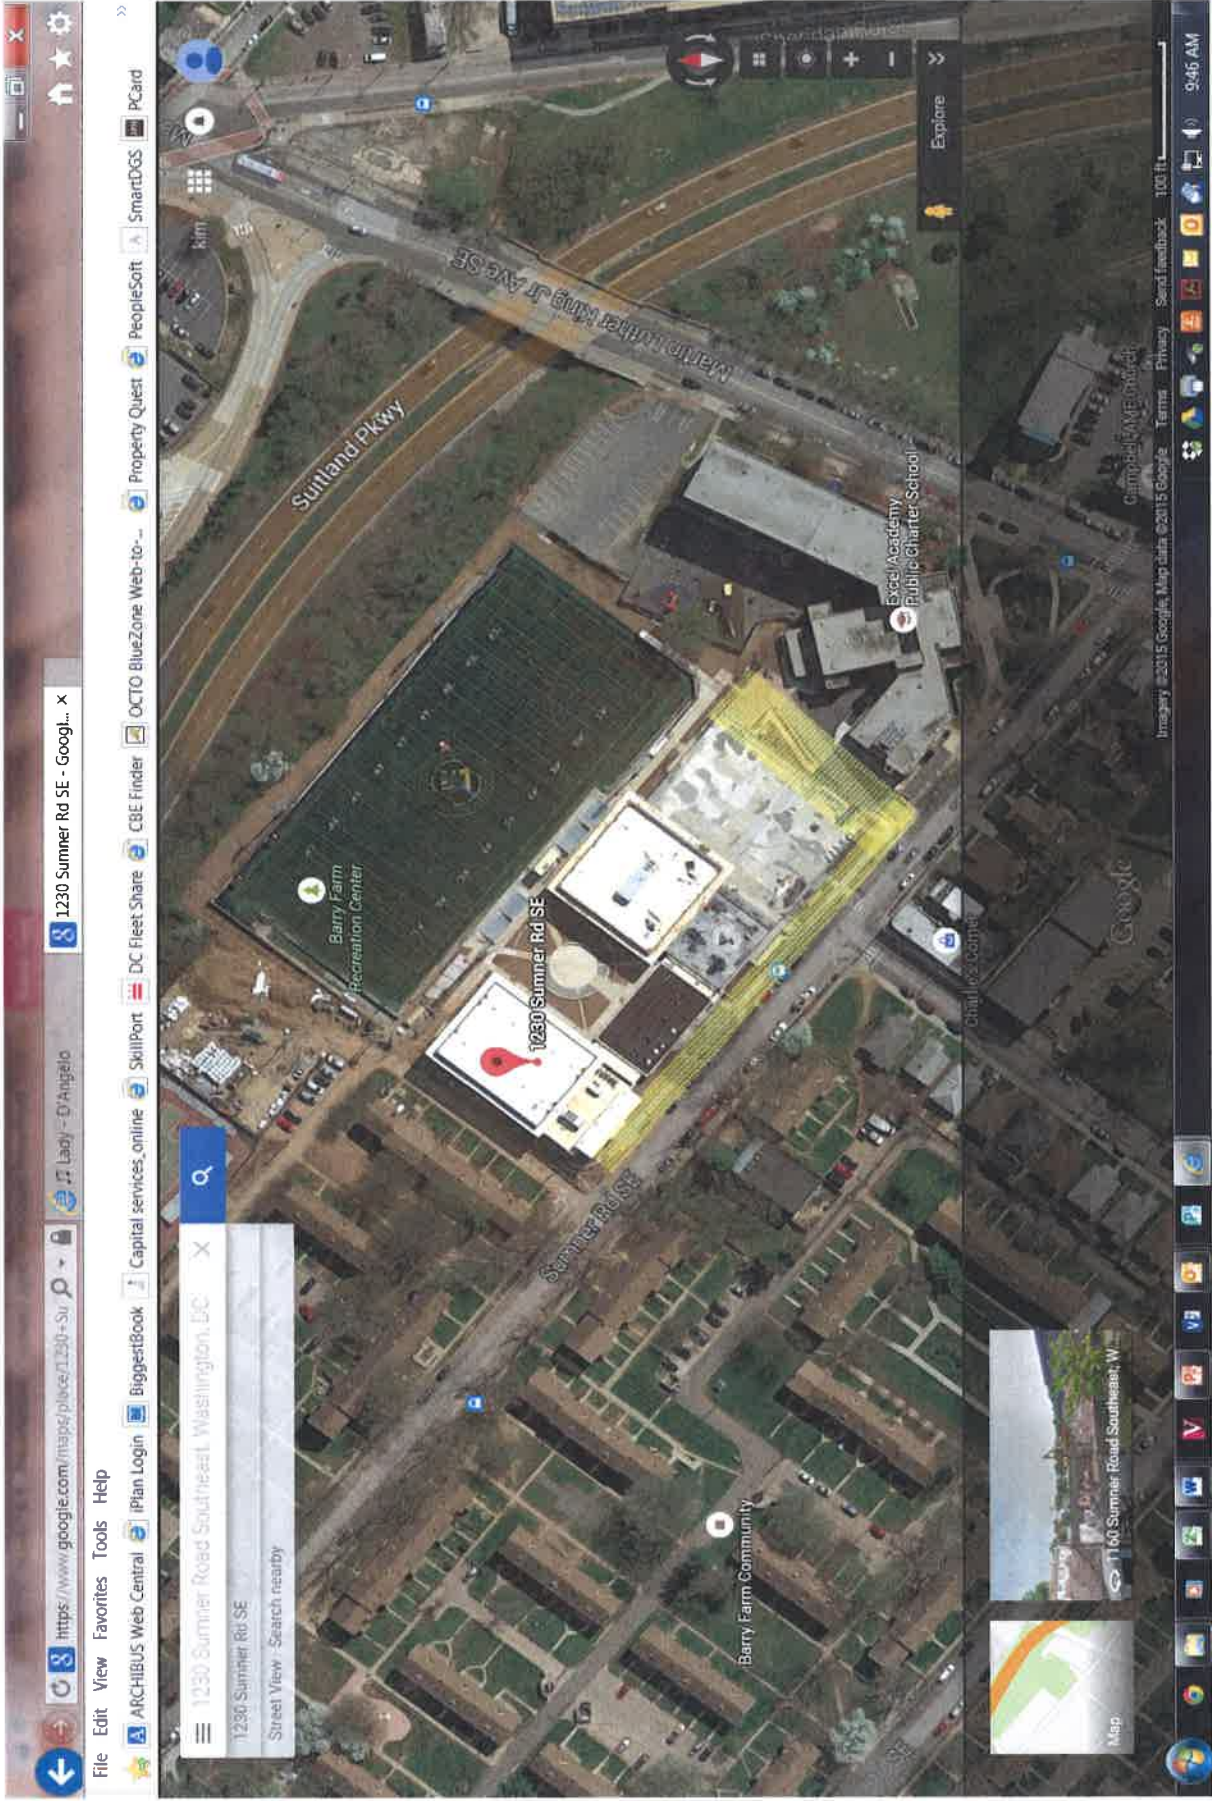

Barry Farm Recreation Center – 1230 Summer Road SE