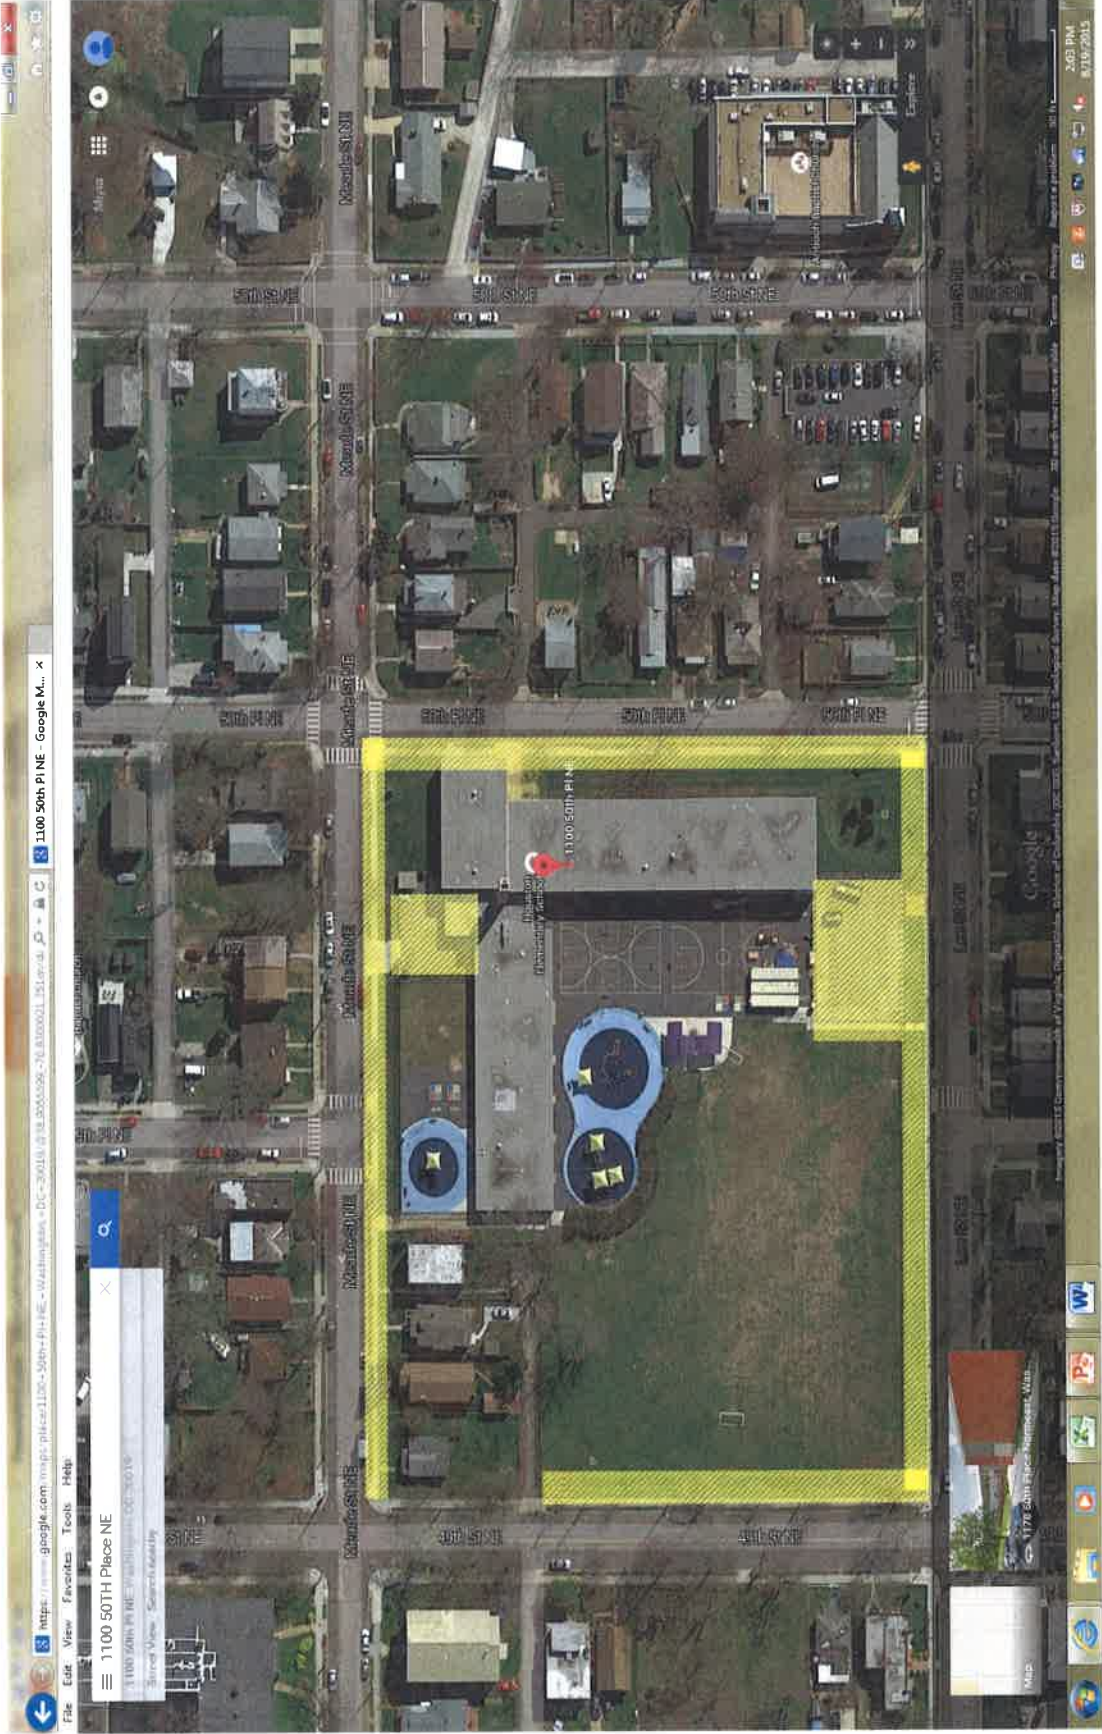

**Hillcrest Recreation Center  
32 & Denver ST SE**

**Deanwood Recreation Center  
49th St & Quarles St NE**

**Bald Eagle Recreation Center  
1801 MLK Jr. Ave SW**

**South East Tennis and Learning Ctr.  
701 Mississippi Avenue SE**

**Aiton ES**  
**533 48th Place NE**

**Beers ES**  
**3600 Alabama Avenue SE**

**Brown MS-Closed  
4800 Meade Street NE**

**Houston ES  
1100 50<sup>TH</sup> Place NE**

**Kelly Miller MS  
301 49<sup>TH</sup> Street NE**

**HD Woodson SHS**  
**5500 Eads Street NE**

**River Terrace  
420 34th Street NE**

**Hendley ES**  
**425 Chesapeake Street SE**

**Johnson JHS  
1400 Bruce Place SE**

**Martin Luther King ES  
3200 6<sup>TH</sup> Street SE**