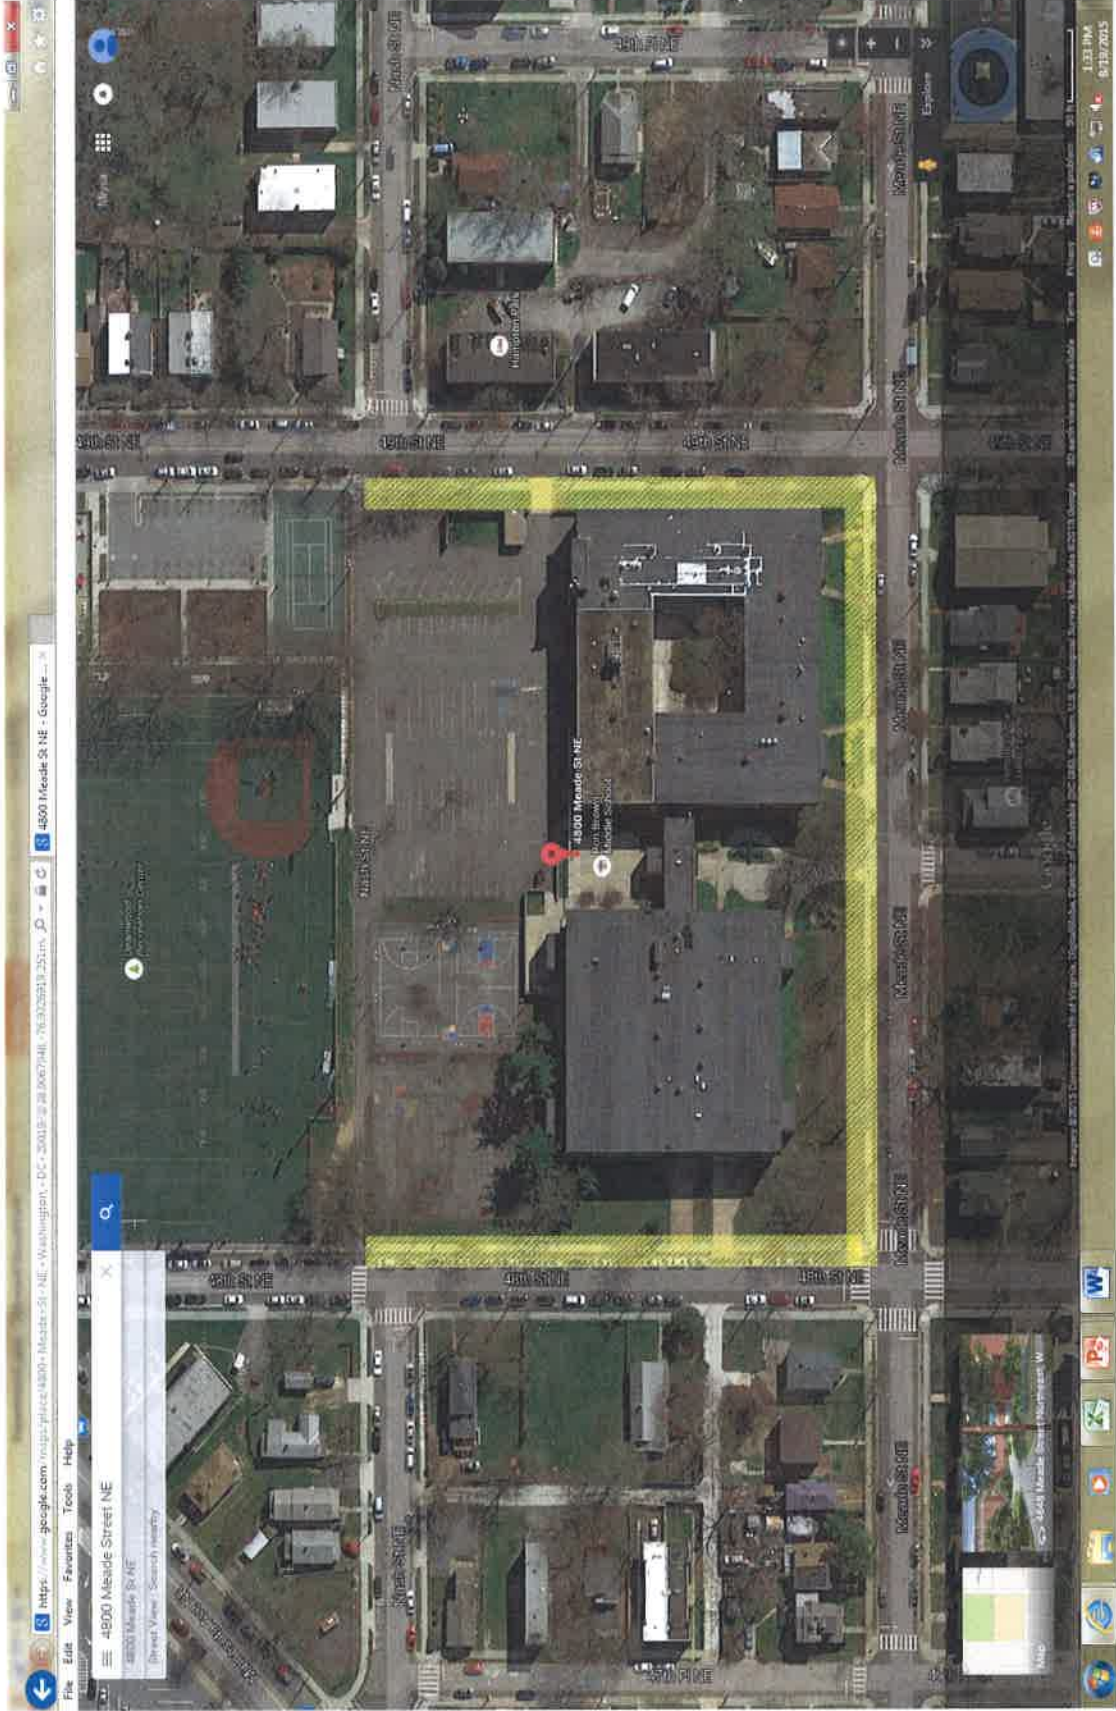

**Hillcrest Recreation Center  
32 & Denver ST SE**

**Deanwood Recreation Center  
49th St & Quarles St NE**

**Bald Eagle Recreation Center  
1801 MLK Jr. Ave SW**

**South East Tennis and Learning Ctr.  
701 Mississippi Avenue SE**

**Aiton ES**  
**533 48th Place NE**

**Beers ES**  
**3600 Alabama Avenue SE**

**Brown MS-Closed  
4800 Meade Street NE**

**Houston ES  
1100 50<sup>TH</sup> Place NE**

**Kelly Miller MS  
301 49<sup>TH</sup> Street NE**

**HD Woodson SHS**  
**5500 Eads Street NE**

**River Terrace  
420 34th Street NE**

**Hendley ES**  
**425 Chesapeake Street SE**

**Johnson JHS  
1400 Bruce Place SE**

**Martin Luther King ES  
3200 6<sup>TH</sup> Street SE**