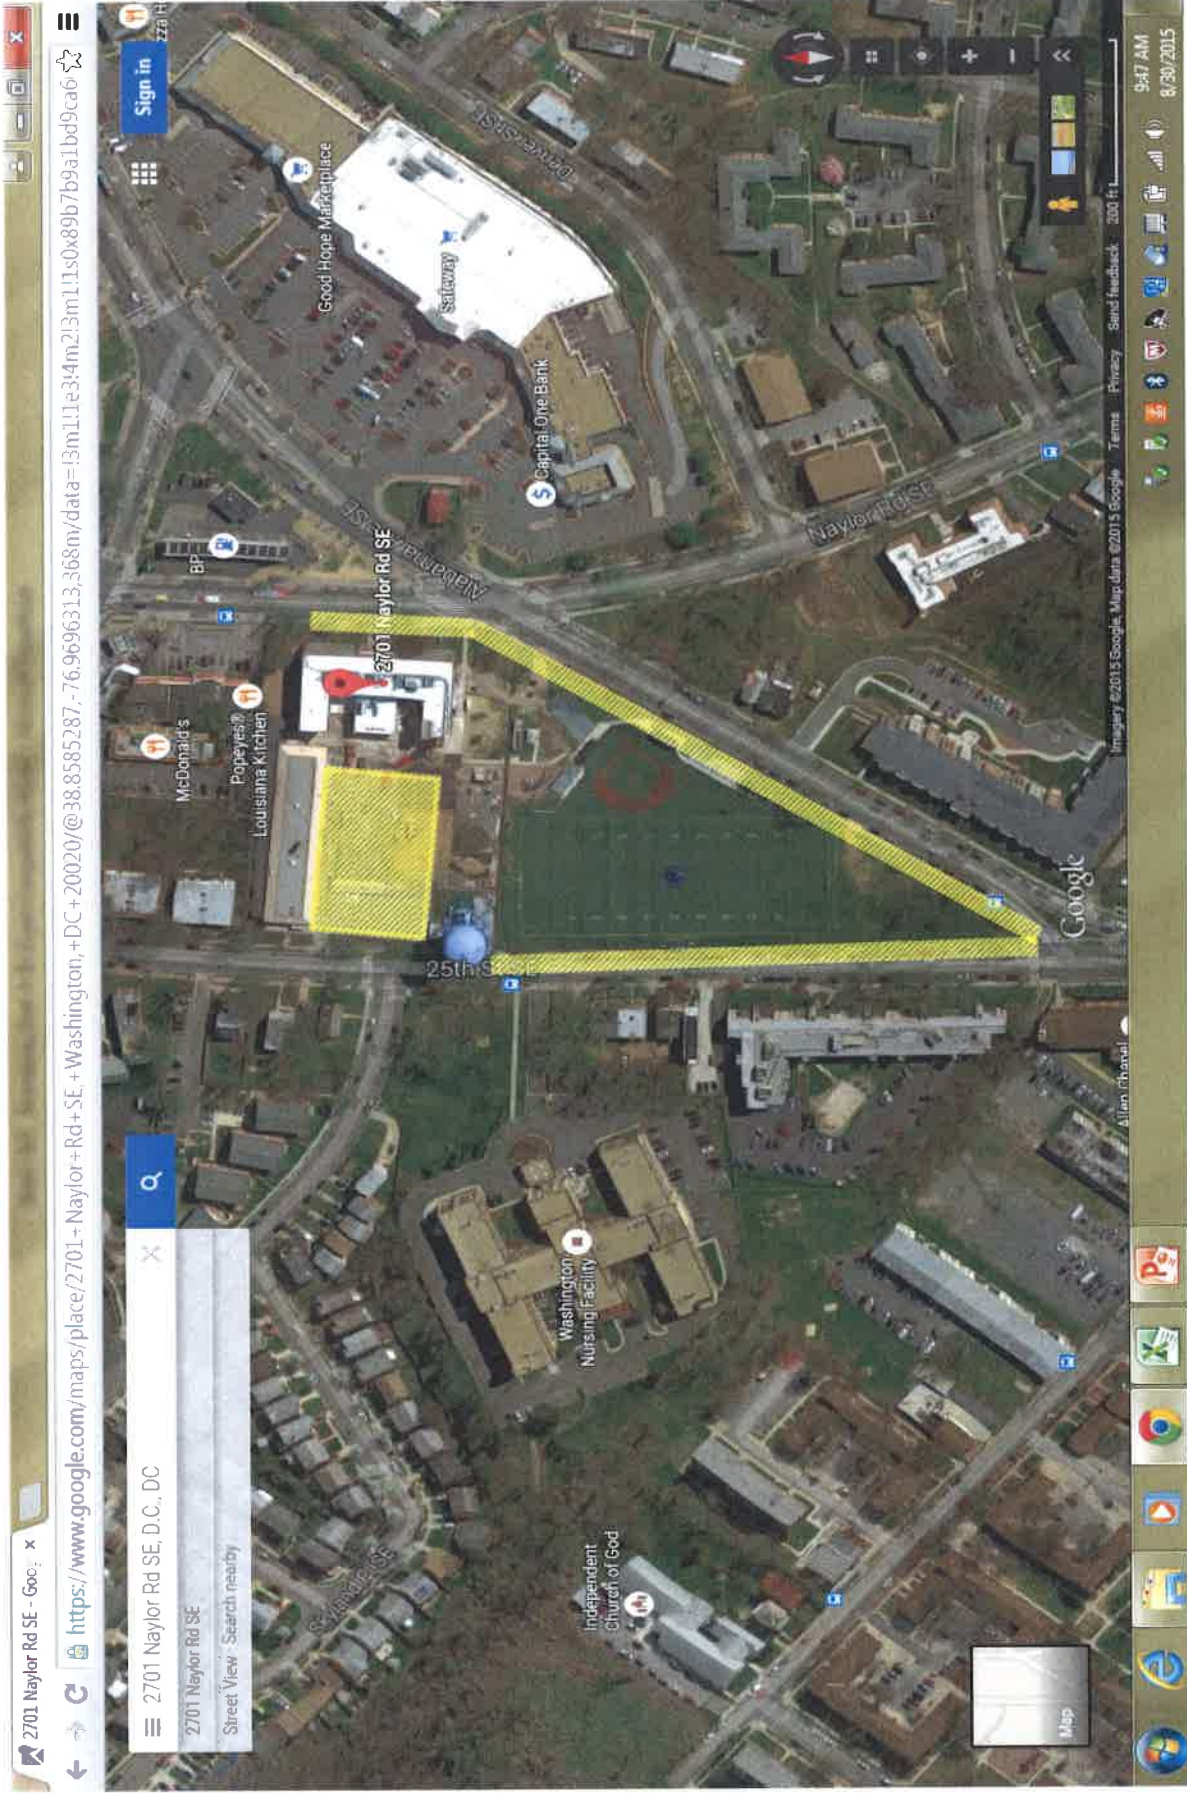

Stanton ES
2701 Naylor Road SE