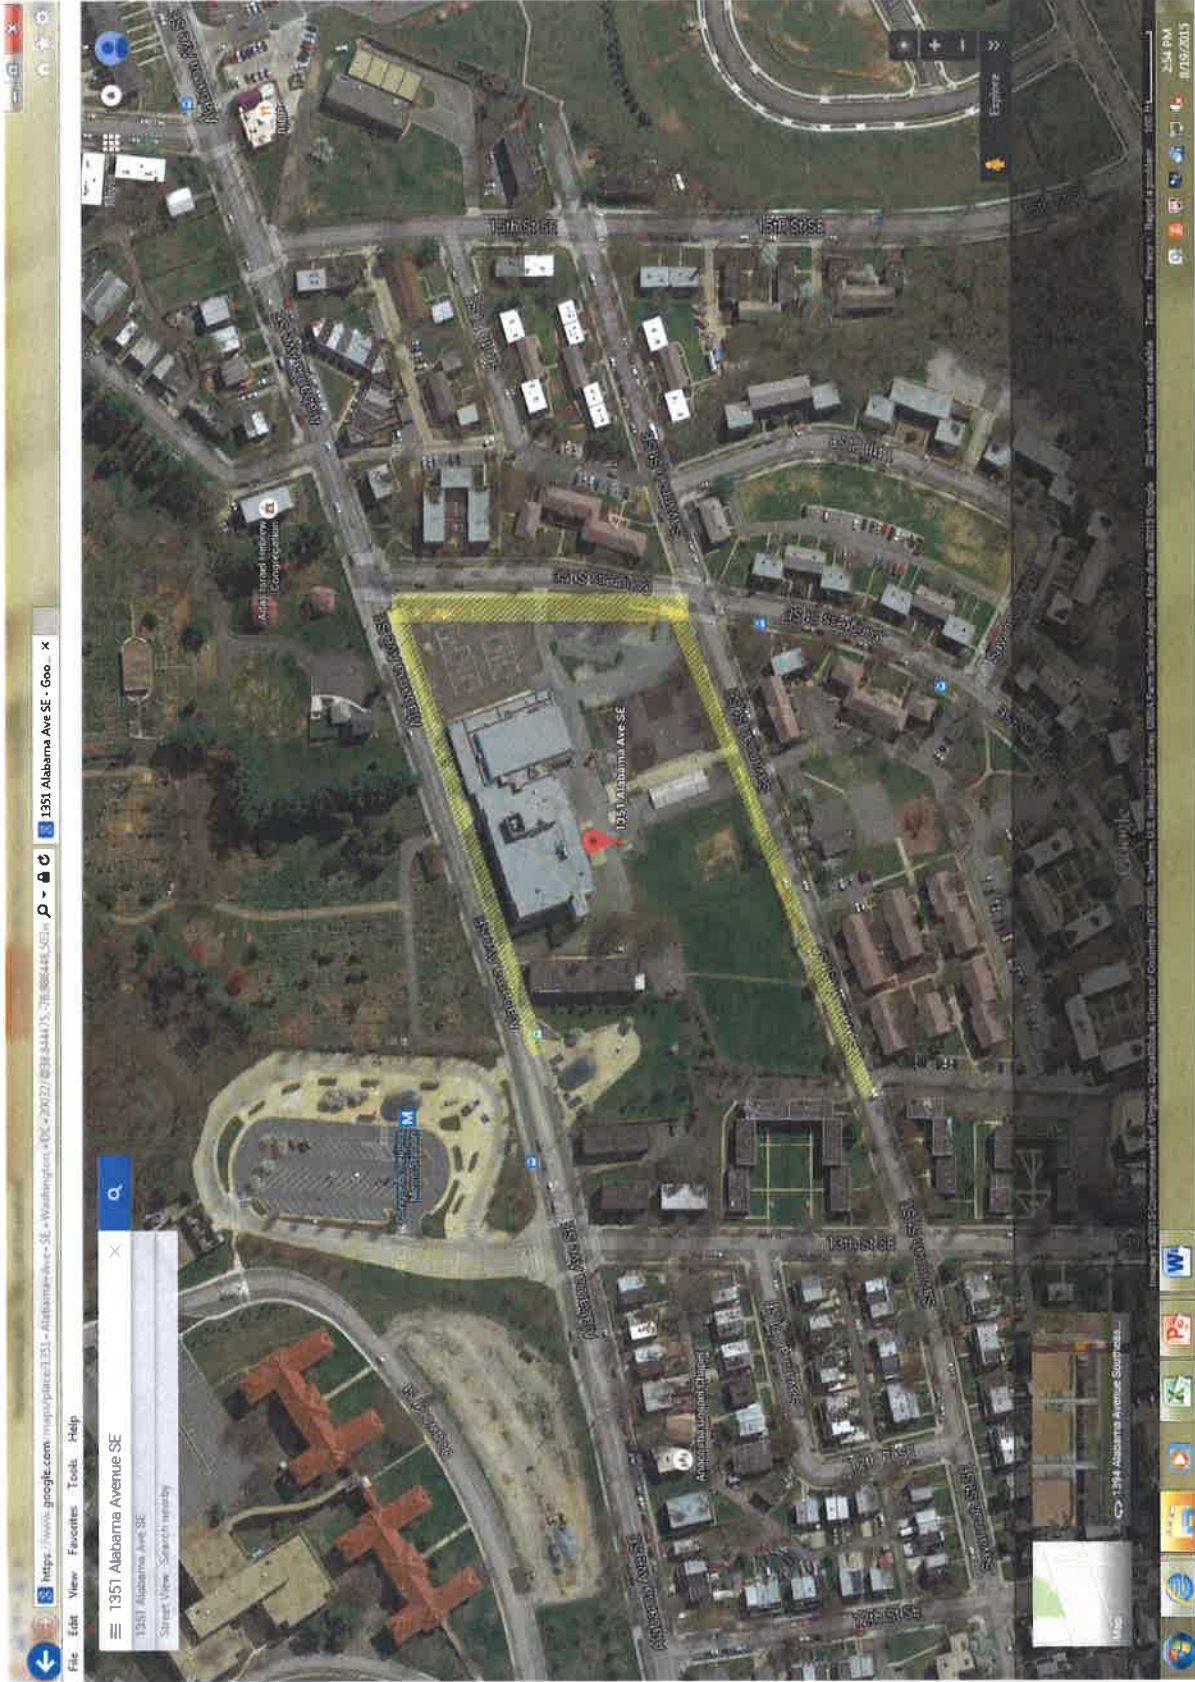

**HD Woodson SHS**  
**5500 Eads Street NE**

**River Terrace  
420 34th Street NE**

**Hendley ES**  
**425 Chesapeake Street SE**

**Johnson JHS  
1400 Bruce Place SE**

**Martin Luther King ES  
3200 6<sup>TH</sup> Street SE**

**Leckie ES**  
**4201 MLK Avenue SE**

**Malcom X Elementary School**  
**1351 Alabama Avenue SE**

**Moten ES**  
**1565 Morris Road SE**

**W B Patterson ES**  
**4399 South Capitol Terrace SE**

**Savoy ES**  
**2400 Shannon Place SE**