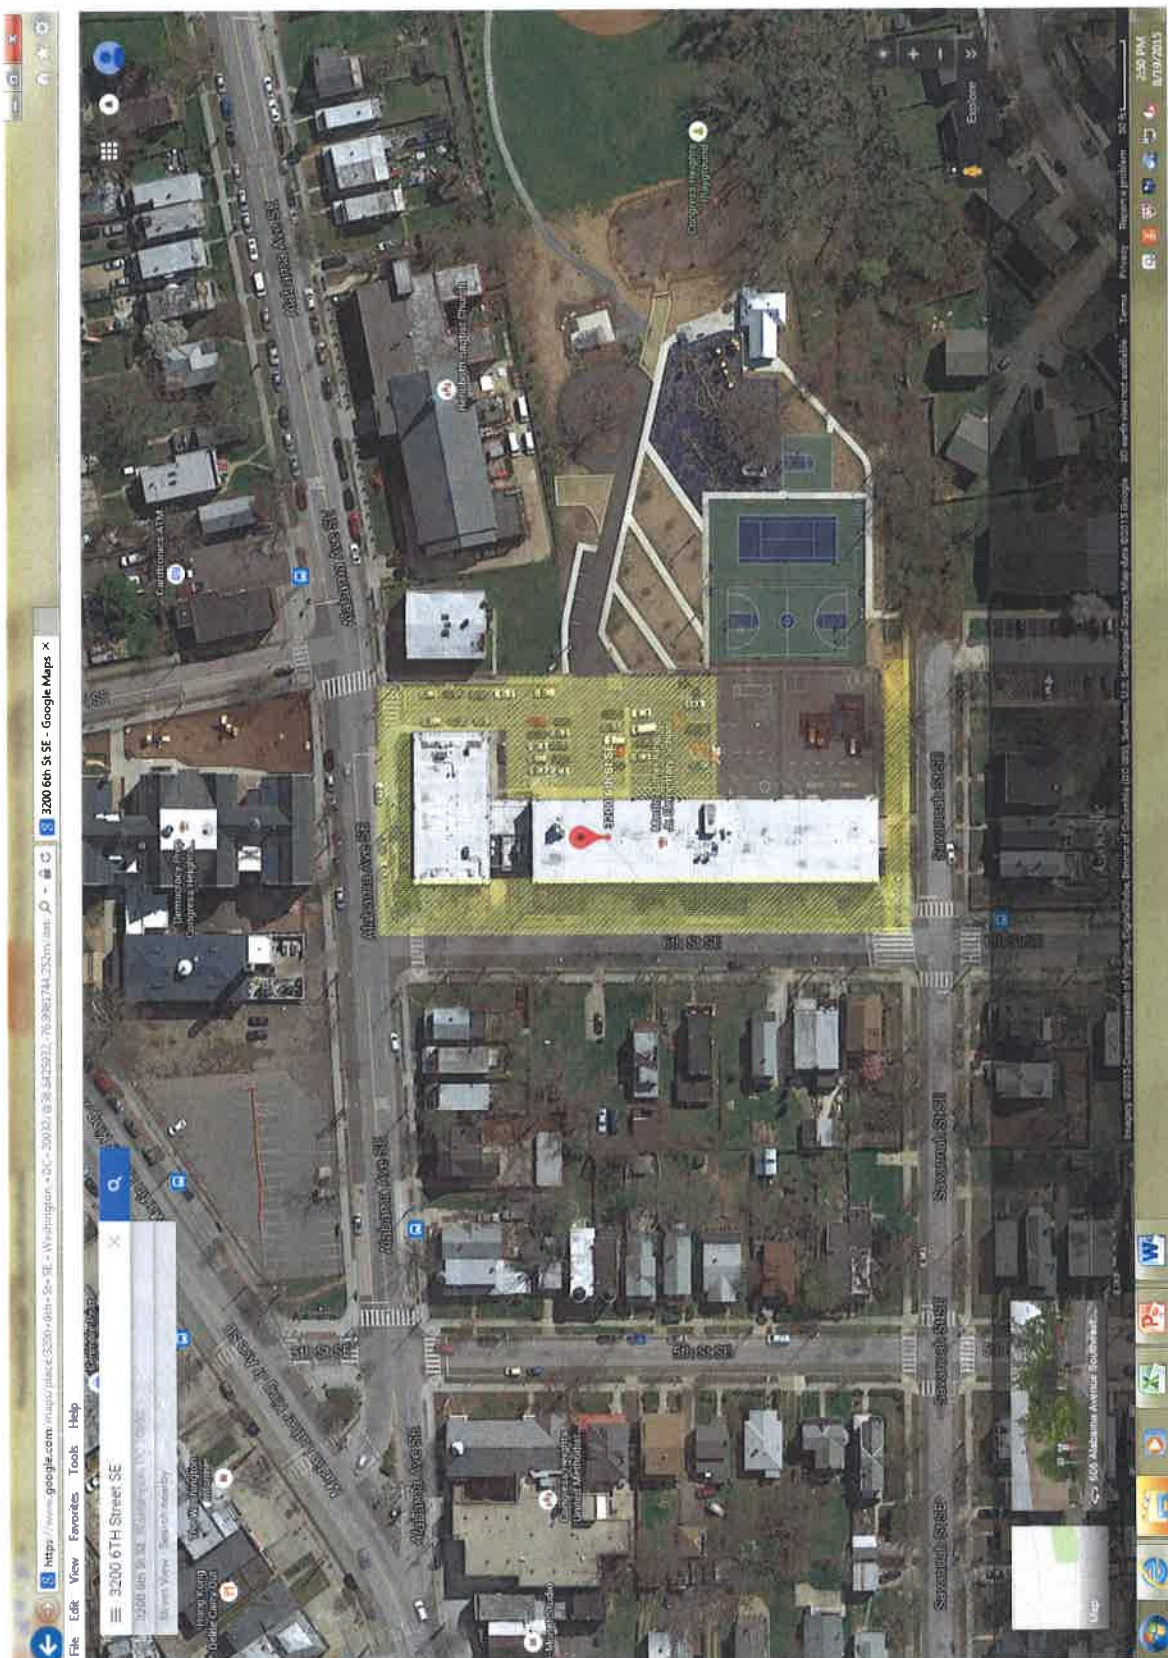

**HD Woodson SHS**  
**5500 Eads Street NE**

**River Terrace  
420 34th Street NE**

**Hendley ES**  
**425 Chesapeake Street SE**

**Johnson JHS  
1400 Bruce Place SE**

**Martin Luther King ES  
3200 6<sup>TH</sup> Street SE**

**Leckie ES**  
**4201 MLK Avenue SE**

**Malcom X Elementary School**  
**1351 Alabama Avenue SE**

**Moten ES**  
**1565 Morris Road SE**

**W B Patterson ES**  
**4399 South Capitol Terrace SE**

**Savoy ES**  
**2400 Shannon Place SE**