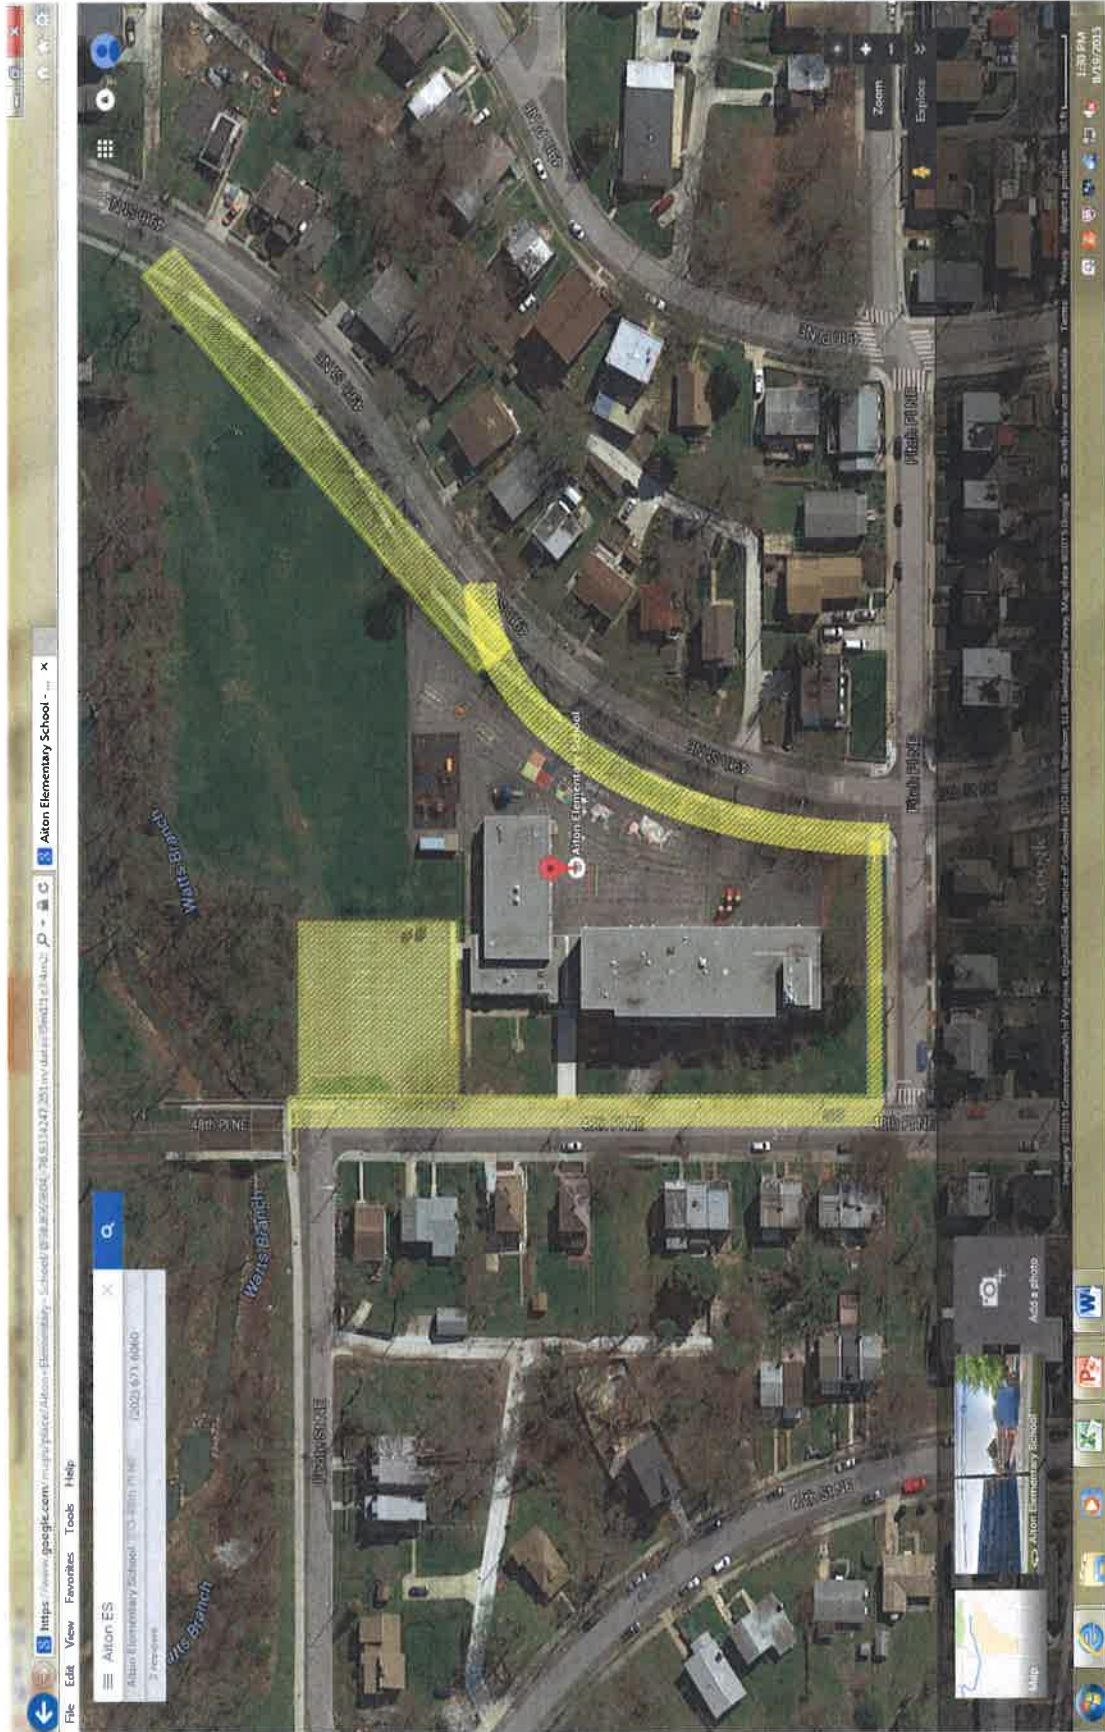

**Hillcrest Recreation Center  
32 & Denver ST SE**

**Deanwood Recreation Center  
49th St & Quarles St NE**

**Bald Eagle Recreation Center  
1801 MLK Jr. Ave SW**

**South East Tennis and Learning Ctr.  
701 Mississippi Avenue SE**

**Aiton ES**  
**533 48th Place NE**

**Beers ES**  
**3600 Alabama Avenue SE**

**Brown MS-Closed  
4800 Meade Street NE**

**Houston ES  
1100 50<sup>TH</sup> Place NE**

**Kelly Miller MS  
301 49<sup>TH</sup> Street NE**

**HD Woodson SHS**  
**5500 Eads Street NE**

**River Terrace  
420 34th Street NE**

**Hendley ES**  
**425 Chesapeake Street SE**

**Johnson JHS  
1400 Bruce Place SE**

**Martin Luther King ES  
3200 6<sup>TH</sup> Street SE**