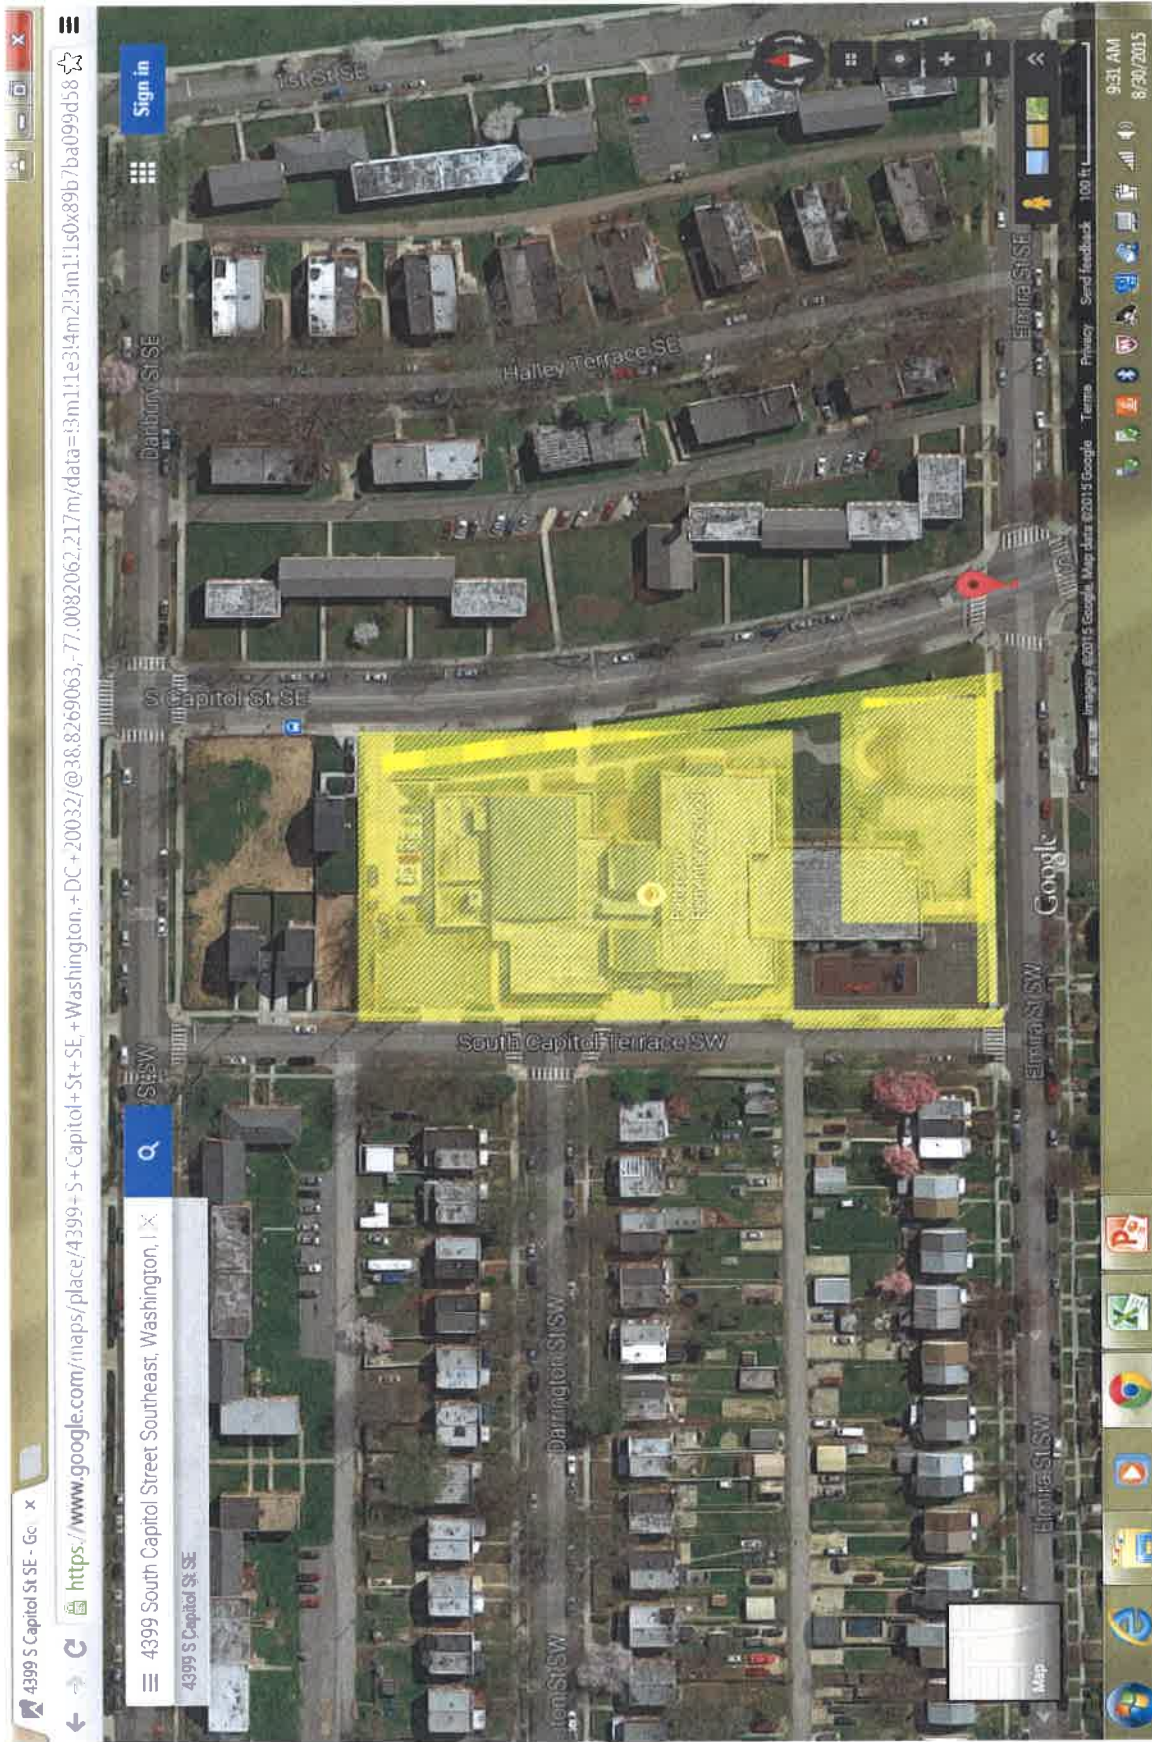

**HD Woodson SHS**  
**5500 Eads Street NE**

**River Terrace  
420 34th Street NE**

**Hendley ES**  
**425 Chesapeake Street SE**

**Johnson JHS  
1400 Bruce Place SE**

**Martin Luther King ES  
3200 6<sup>TH</sup> Street SE**

**Leckie ES**  
**4201 MLK Avenue SE**

**Malcom X Elementary School**  
**1351 Alabama Avenue SE**

**Moten ES**  
**1565 Morris Road SE**

**W B Patterson ES**  
**4399 South Capitol Terrace SE**

**Savoy ES**  
**2400 Shannon Place SE**