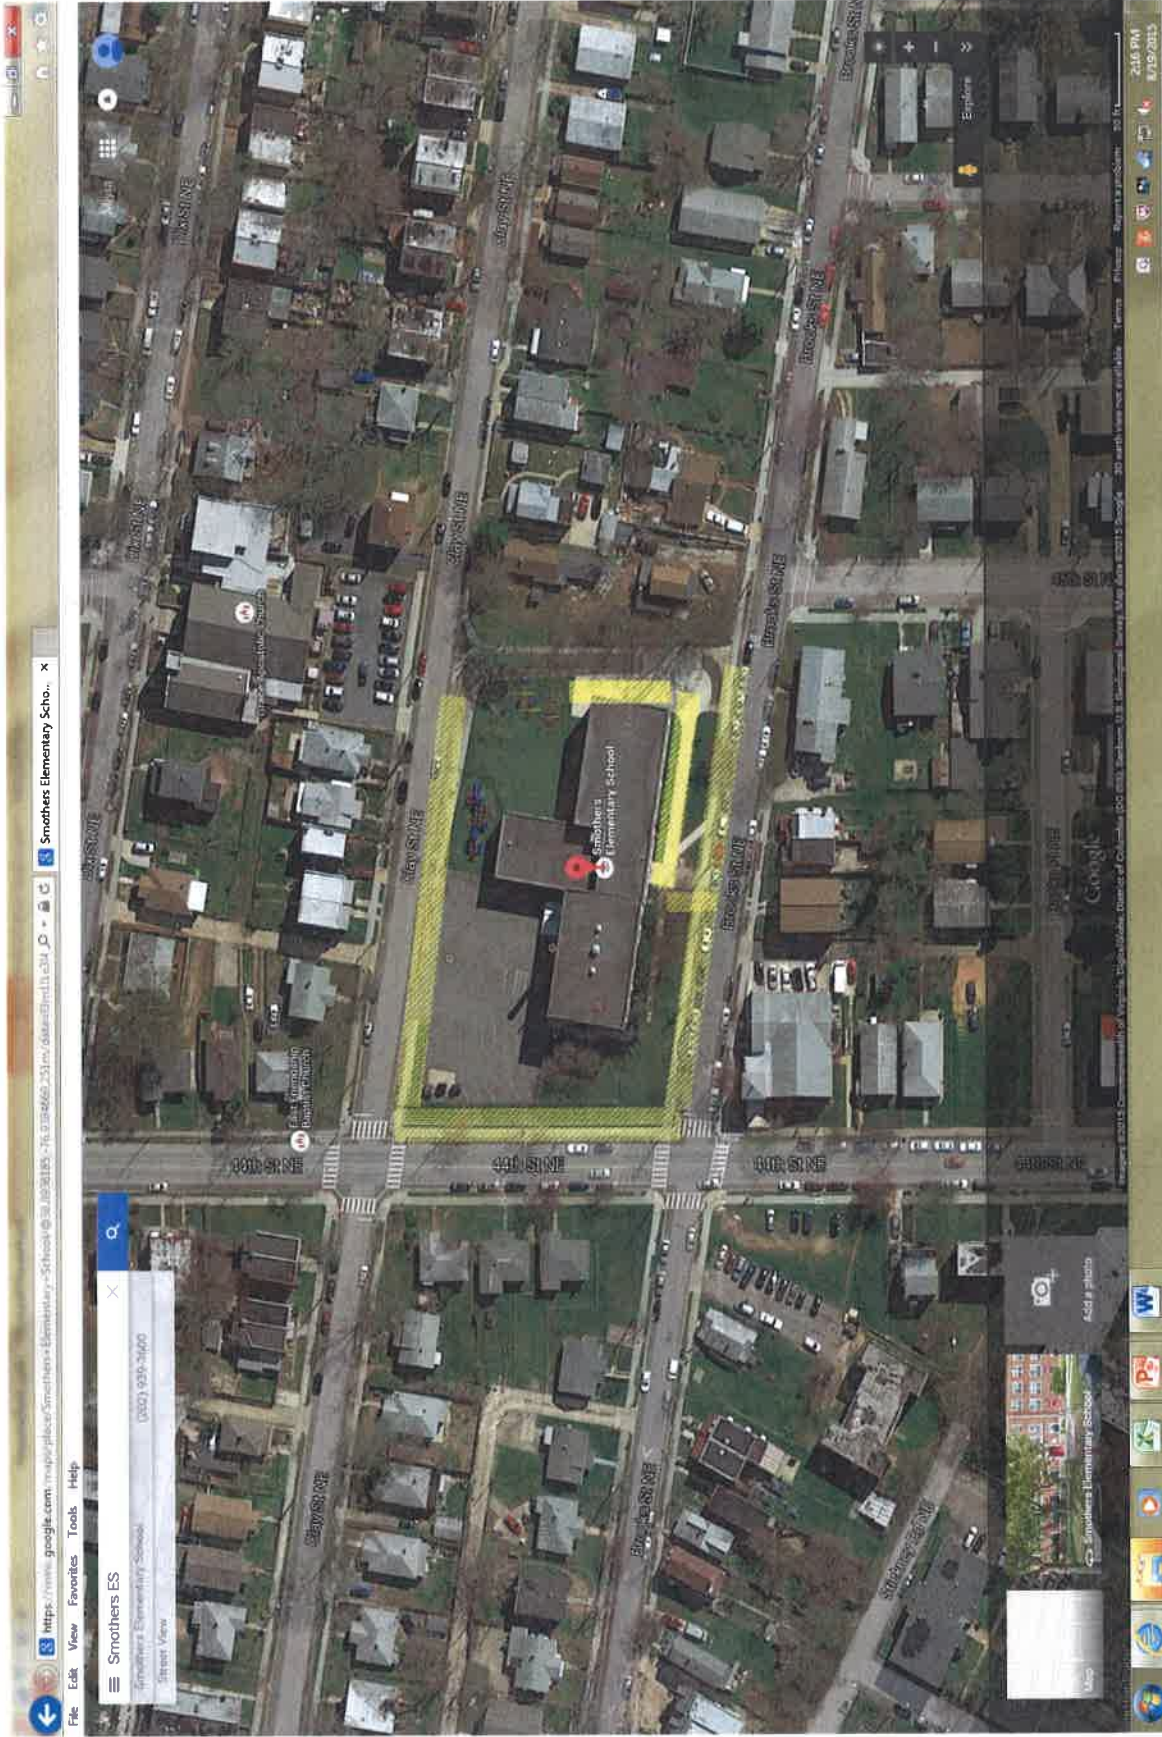

**Hillcrest Recreation Center  
32 & Denver ST SE**

**Deanwood Recreation Center  
49th St & Quarles St NE**

**Bald Eagle Recreation Center  
1801 MLK Jr. Ave SW**

**South East Tennis and Learning Ctr.  
701 Mississippi Avenue SE**

**Aiton ES**  
**533 48th Place NE**

**Beers ES**  
**3600 Alabama Avenue SE**

**Brown MS-Closed  
4800 Meade Street NE**

**Houston ES  
1100 50<sup>TH</sup> Place NE**

**Kelly Miller MS  
301 49<sup>TH</sup> Street NE**

**Kenilworth ES  
1300 44<sup>TH</sup> Street NE**

Kimbell ES  
3375 Minnesota Avenue SE

**Randie Highlands ES  
1650 30<sup>TH</sup> Street SE**

**Smothers ES  
4400 Brooks Street NE**

**Thomas ES**  
**650 Anacostia Avenue NE**

**HD Woodson SHS**  
**5500 Eads Street NE**

**River Terrace  
420 34th Street NE**

**Hendley ES**  
**425 Chesapeake Street SE**

**Johnson JHS  
1400 Bruce Place SE**

**Martin Luther King ES  
3200 6<sup>TH</sup> Street SE**