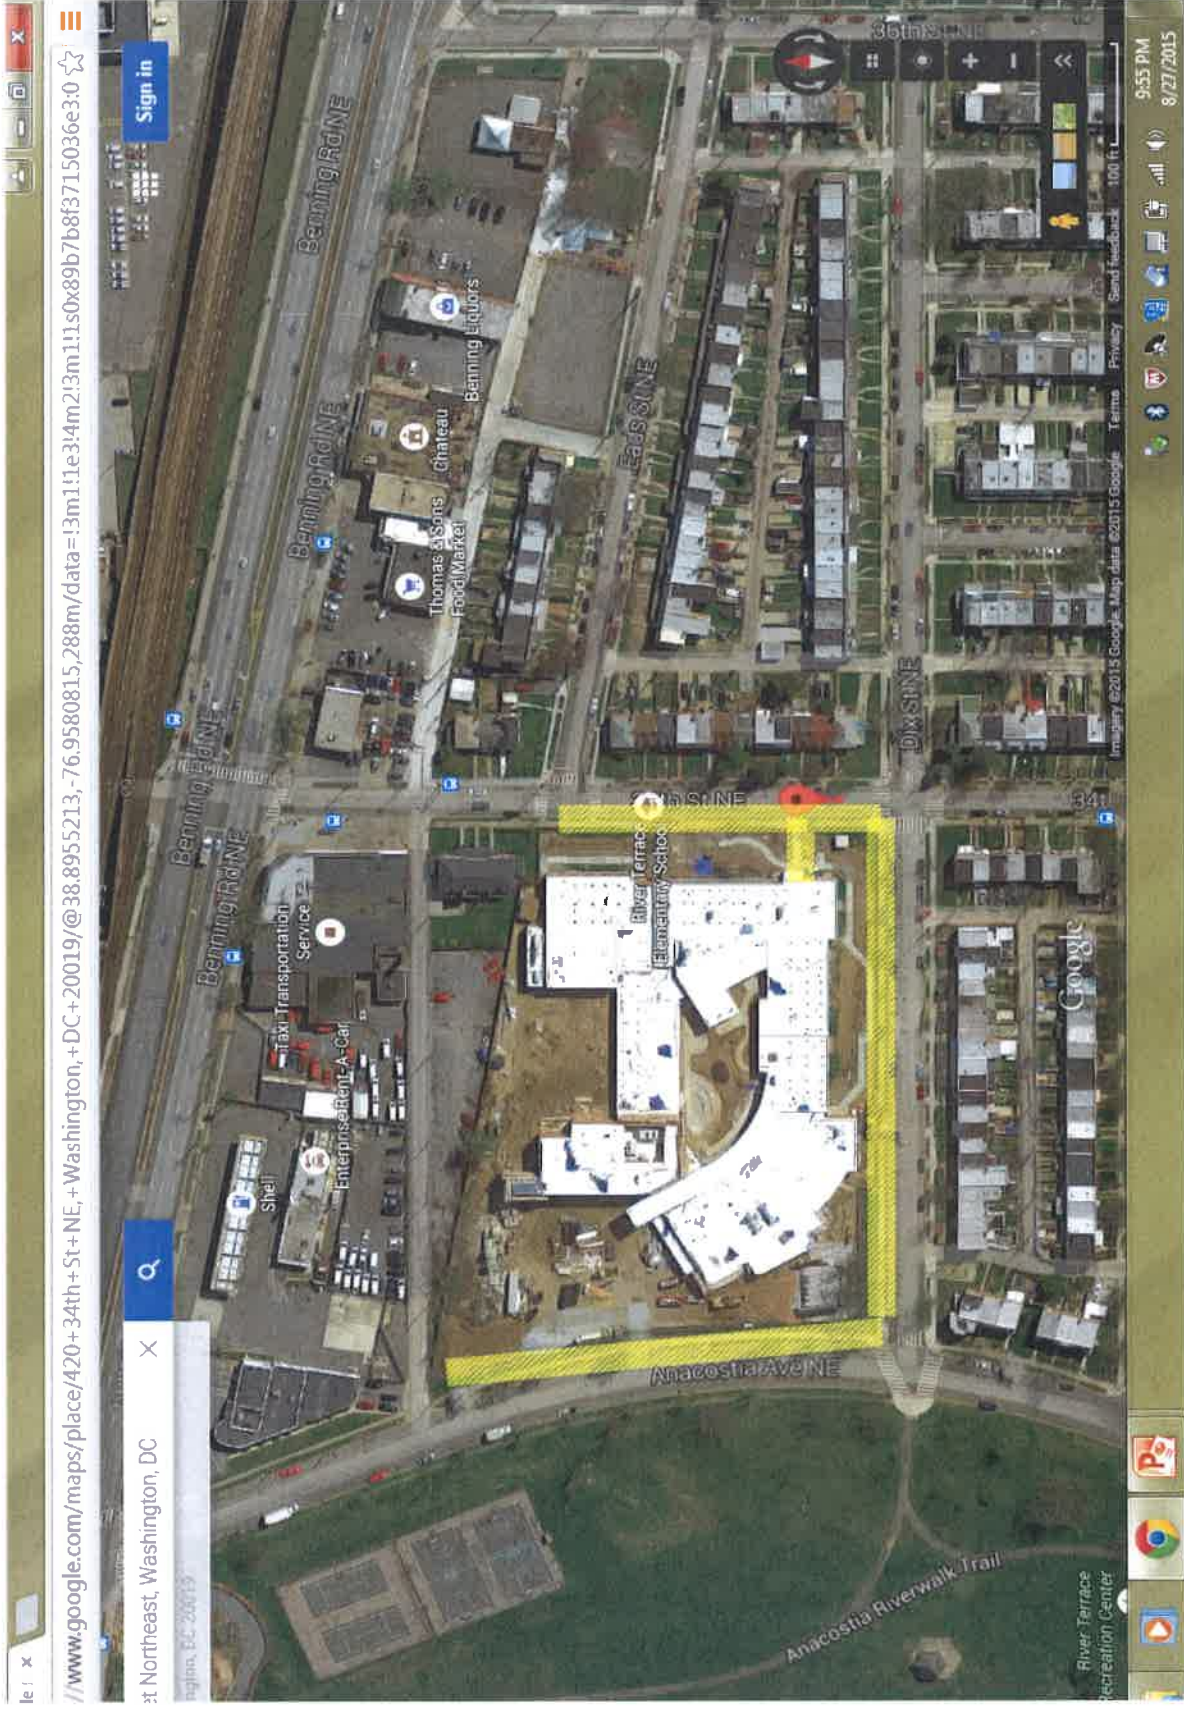

**Hillcrest Recreation Center  
32 & Denver ST SE**

**Deanwood Recreation Center  
49th St & Quarles St NE**

**Bald Eagle Recreation Center  
1801 MLK Jr. Ave SW**

**South East Tennis and Learning Ctr.  
701 Mississippi Avenue SE**

**Kenilworth ES  
1300 44<sup>TH</sup> Street NE**

Kimbell ES  
3375 Minnesota Avenue SE

**Randie Highlands ES  
1650 30<sup>TH</sup> Street SE**

**Smothers ES  
4400 Brooks Street NE**

**Thomas ES**  
**650 Anacostia Avenue NE**

**HD Woodson SHS**  
**5500 Eads Street NE**

**River Terrace  
420 34th Street NE**

**Hendley ES**  
**425 Chesapeake Street SE**

**Johnson JHS  
1400 Bruce Place SE**

**Martin Luther King ES  
3200 6<sup>TH</sup> Street SE**