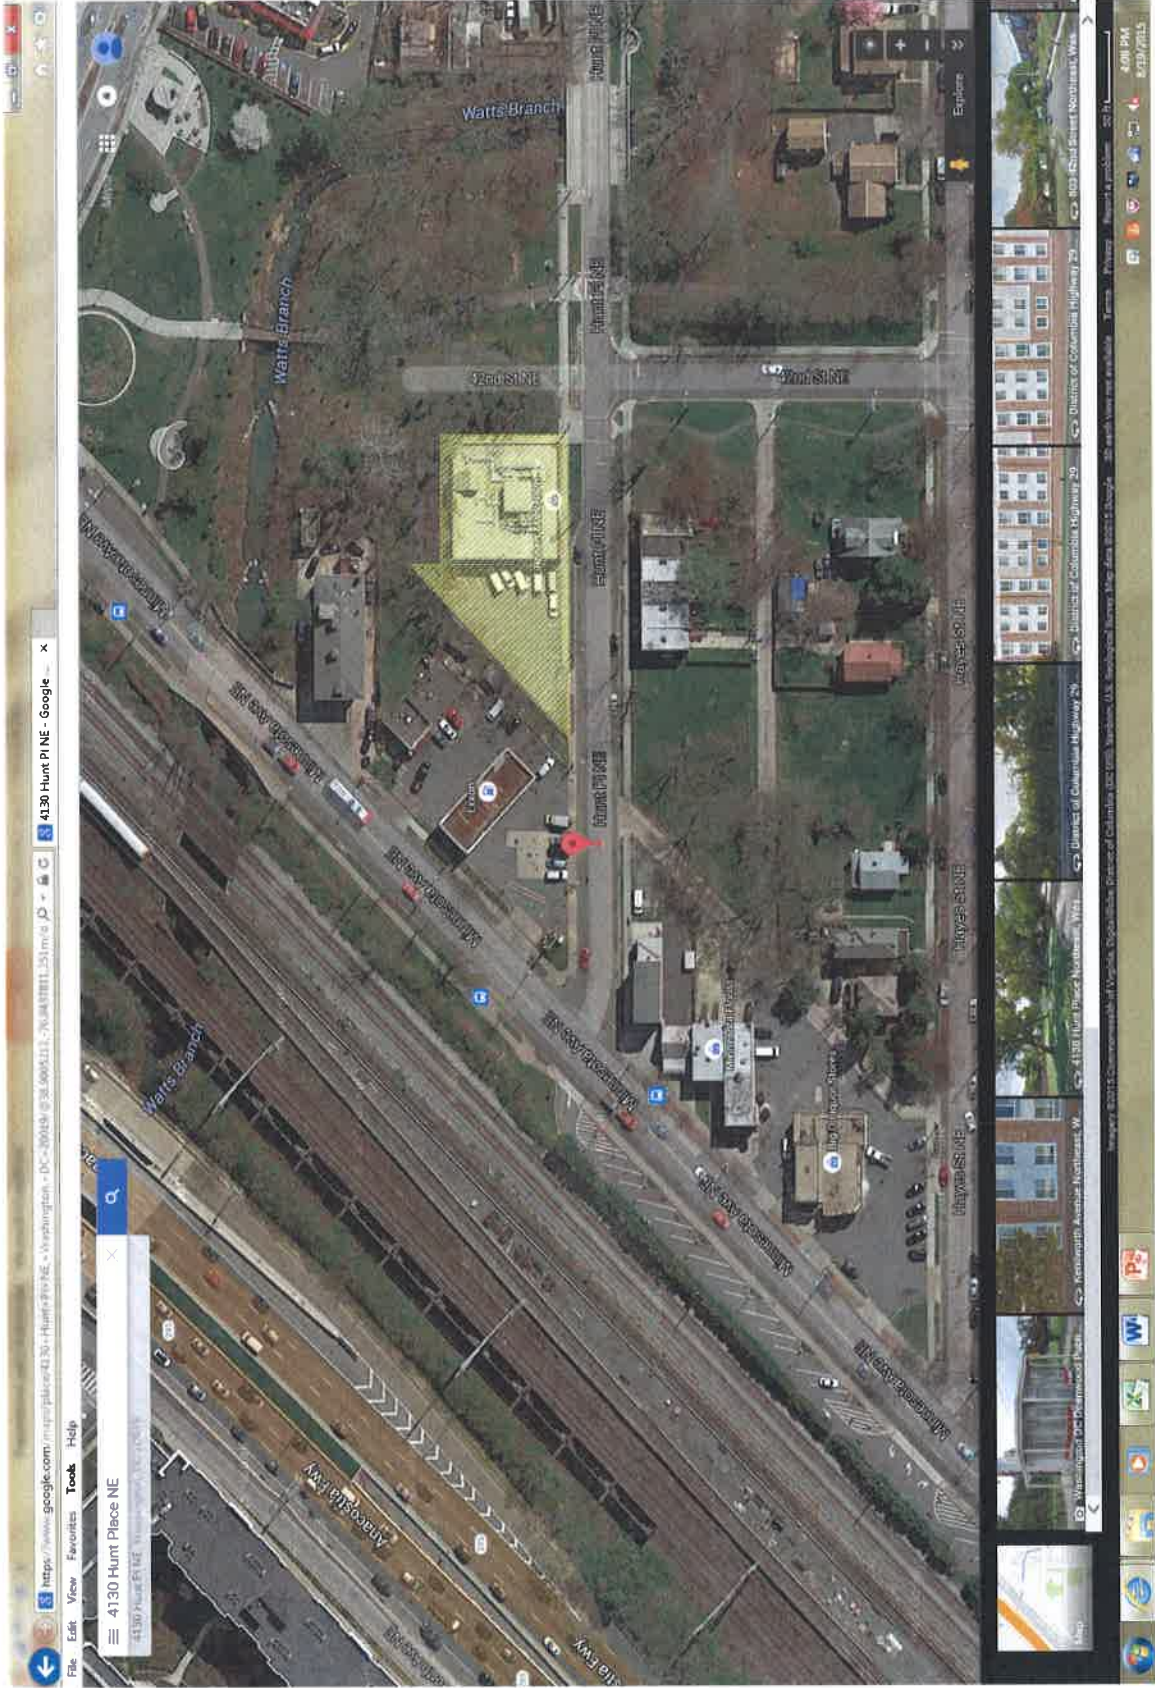

2305 36TH ST SE

House/ Lot  
29 Randle Circle SE

342 37<sup>TH</sup> ST SE

Lot  
3451 Benning Road NE

**Unity Health Clinic  
4130 Hunt Place NE**

Library  
4215 Nannie Helen Burroughs Ave NE

Apartment Building  
117 Wayne Place SE