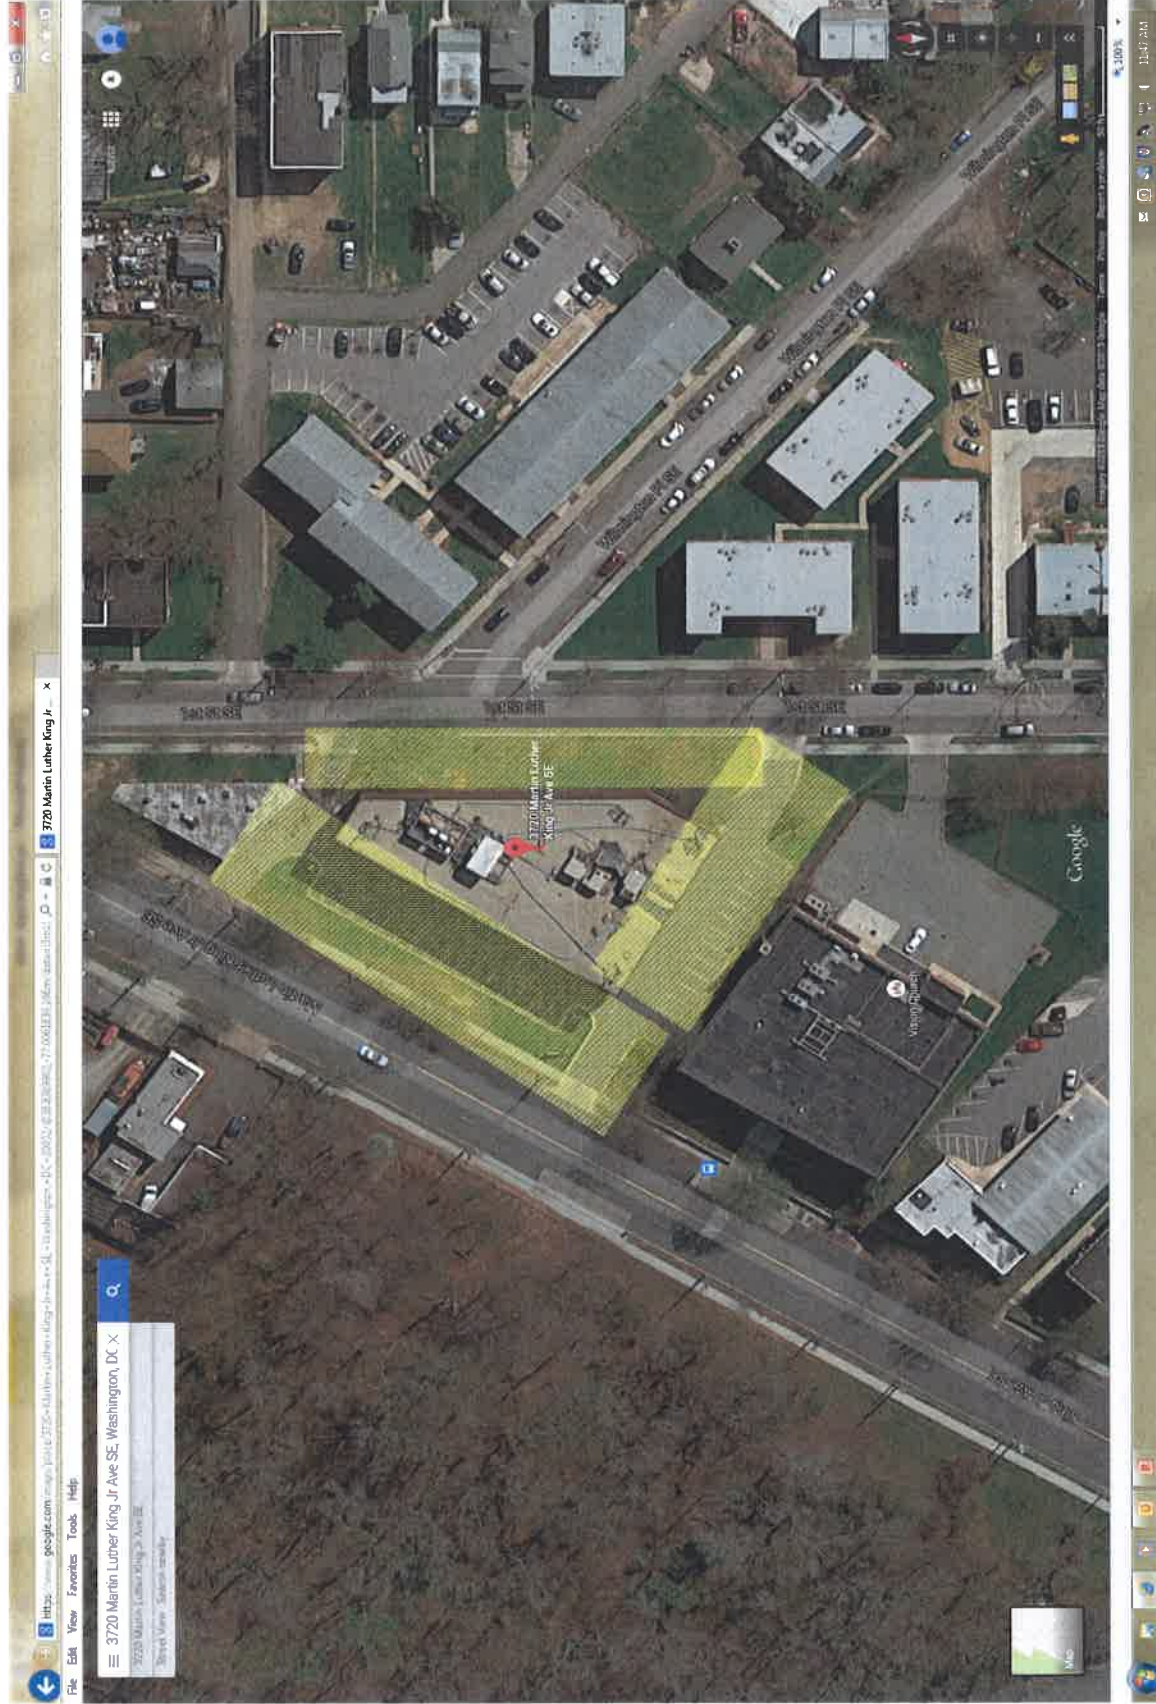

**DMPED – Storefront (Side-walk Only)  
2337 Pennsylvania Avenue SE**

**Family Shelter – 1701-1711 V Street SE**

ST. Elizabeth Campus – 2700 Martin Luther King Jr. Street SE

DCLB, DYRS - 2100-2110 Martin Luther King Ave SE