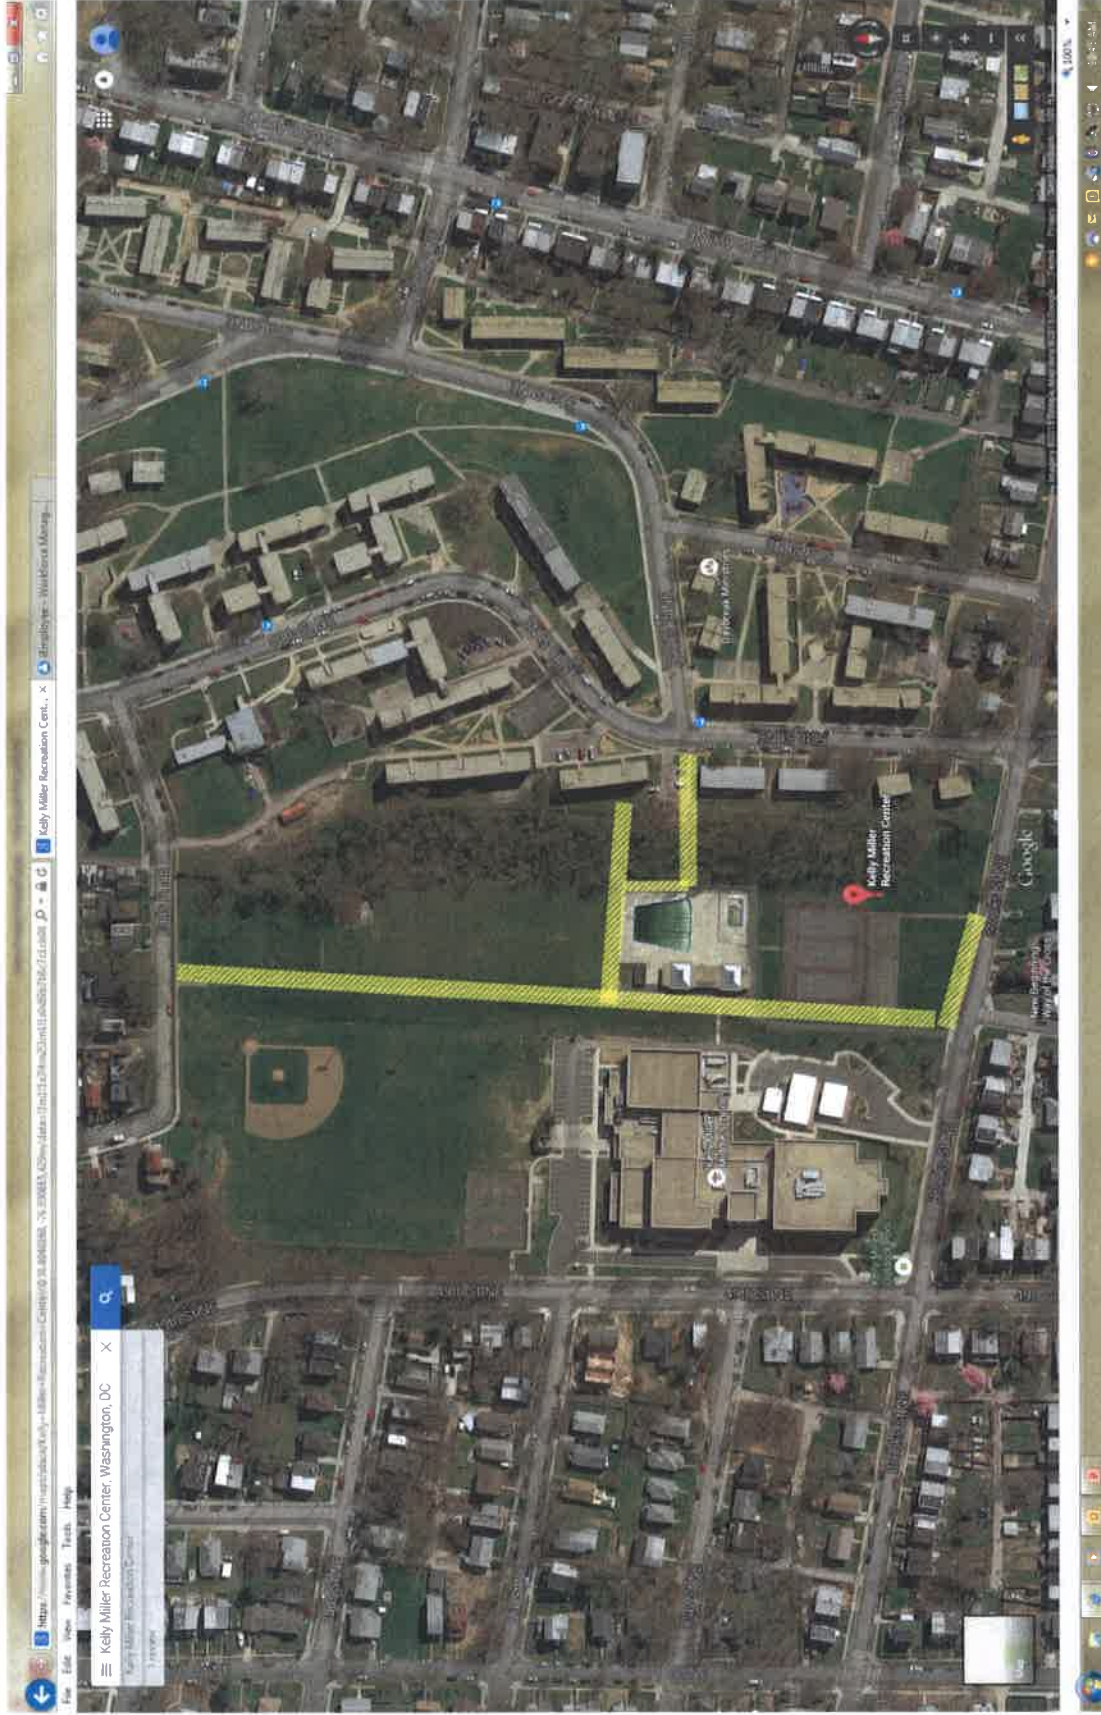

Kelly Miller- Sidewalk, path, steps – 49th & 50 Street SE Service Athletic Field