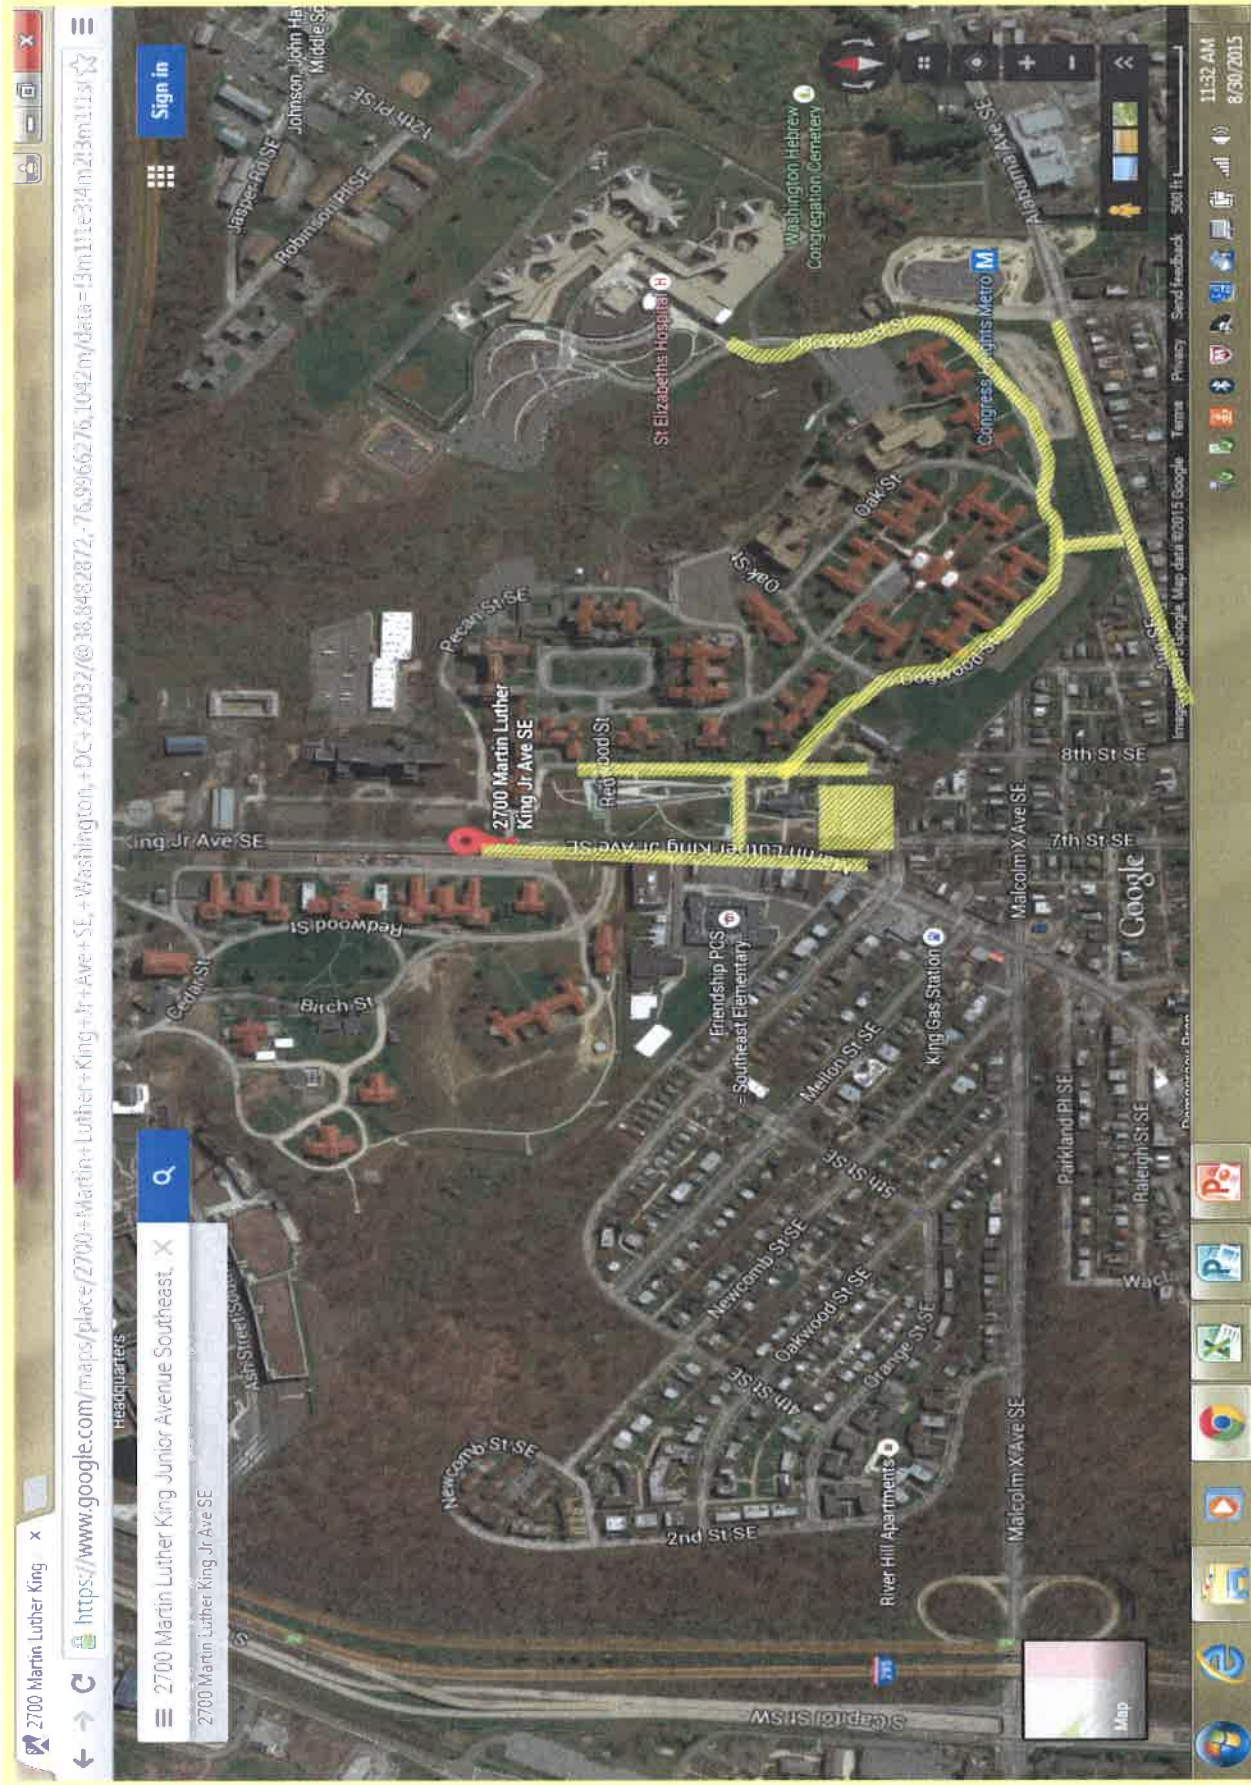

**DMPED – Storefront (Side-walk Only)  
2337 Pennsylvania Avenue SE**

**Family Shelter – 1701-1711 V Street SE**

ST. Elizabeth Campus – 2700 Martin Luther King Jr. Street SE

DCLB, DYRS - 2100-2110 Martin Luther King Ave SE