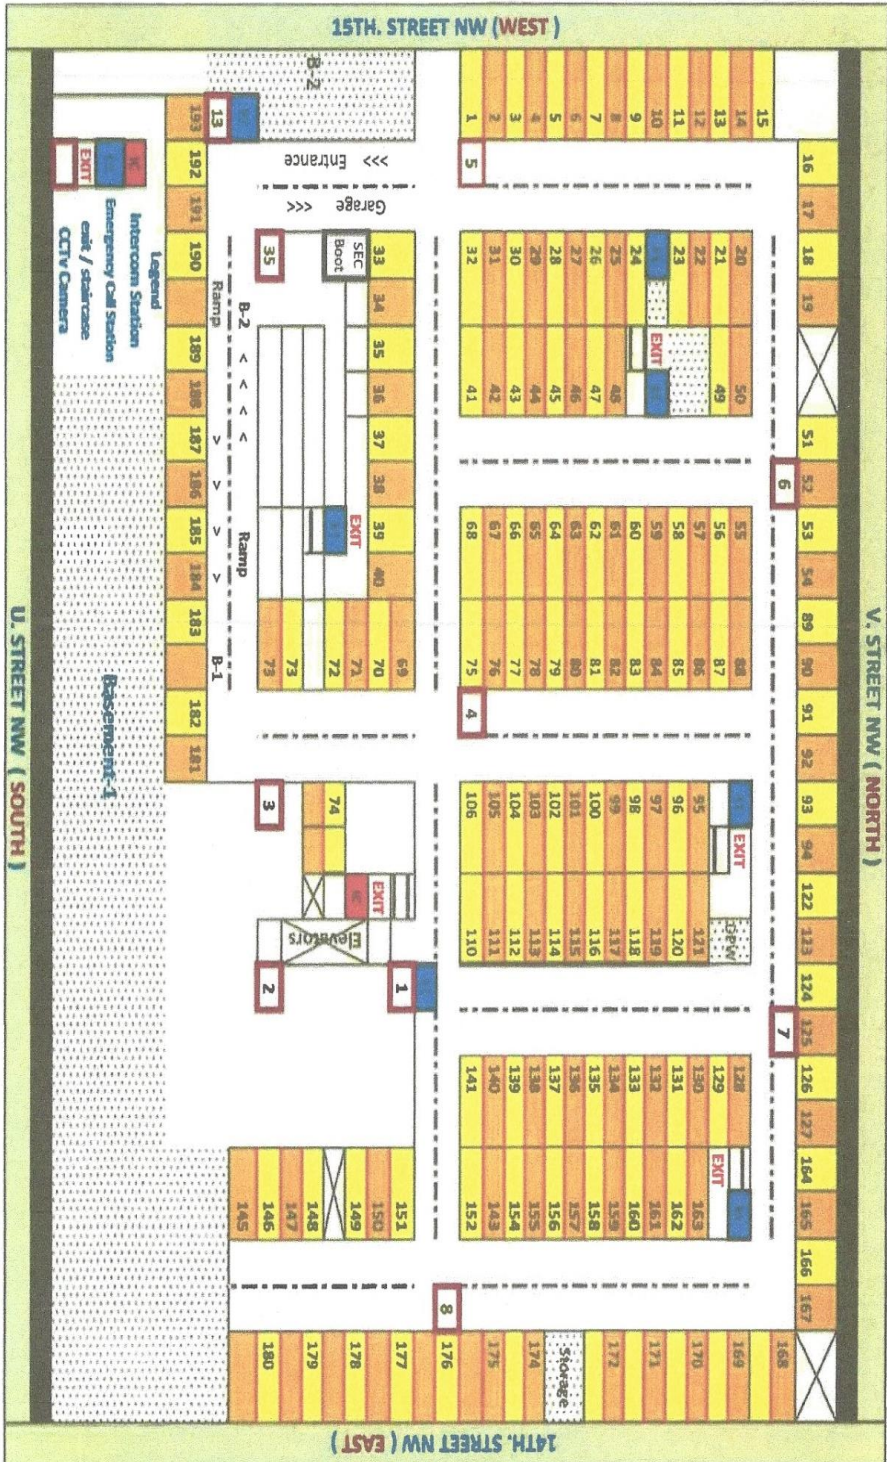

**Attachment J.11**

**PARKING LOTS LAYOUT**

**[SEE ATTACHED VISUALS]**

Attachment B

Peewee Center

Attachment B

One Judiciary Square

Fleet Vehicle Parking

Attachment B

One Judiciary Square

Fleet Vehicle Parking

**1st & E Street NW**

32 31 30 29 28 27 26 25 24 23 22 21 20

33

13 14 15 16 17 18 19

34

12 11 10 9 8 7 6 5 4 3 2 1  
HC

Entrance