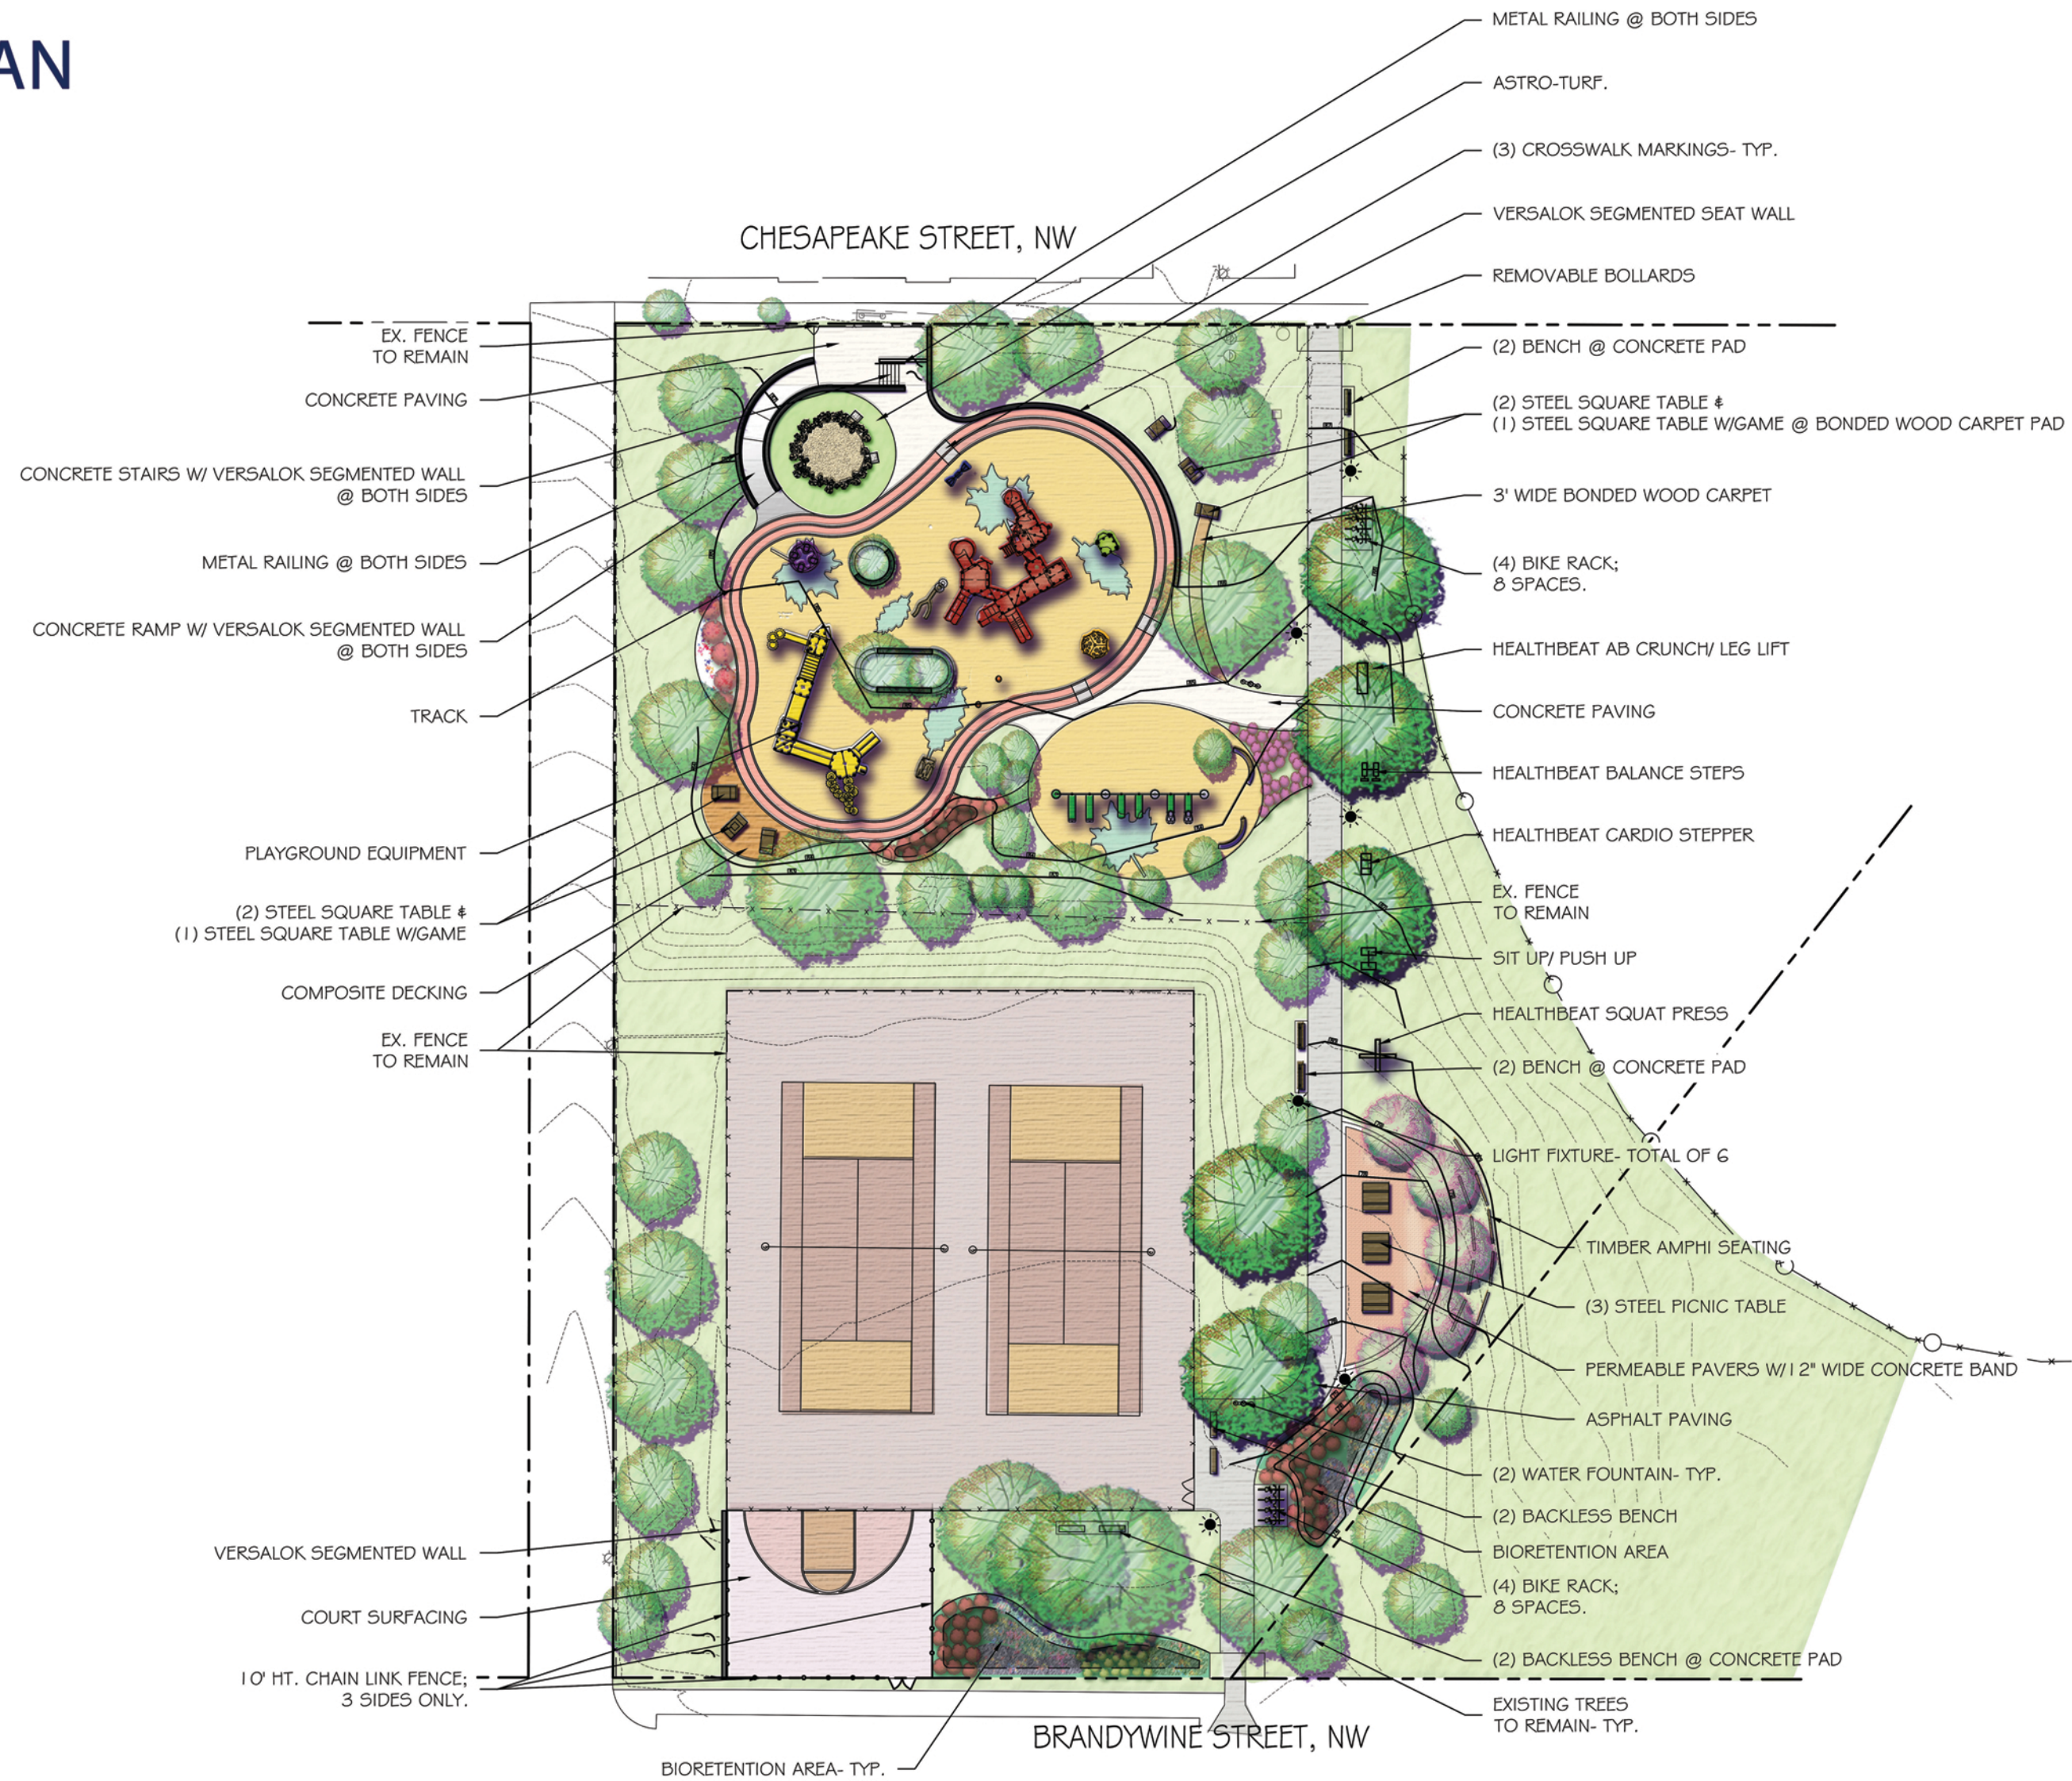

SITE PLAN

FOREST HILLS PARK

WASHINGTON, DC

DATE: 06.04.2014

SCALE: 1" = 20'-0"

BRADLEY SITE DESIGN, INC.

2201 WISCONSIN AVE. NW SUITE 305 WASHINGTON DC 20007 | P 202.518.8534 | BRADLEYSITEDESIGN.COM