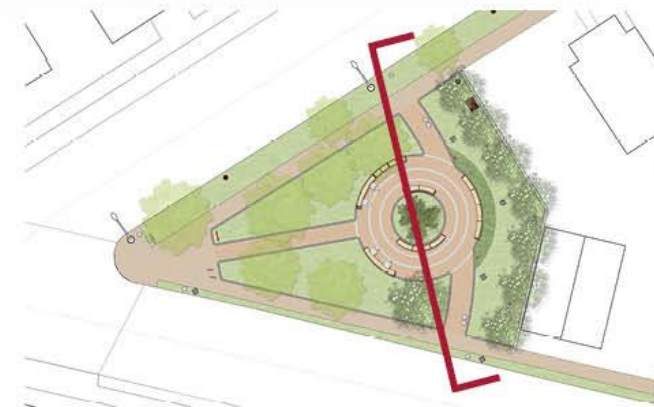

MINNESOTA AVENUE TRIANGLE PARK COMMUNITY MEETING

Google Earth

- ① KETCHAM RECREATION CENTER
- ② OLD MARKET HOUSE SQUARE
- ③ KETCHAM ELEMENTARY SCHOOL PLAYGROUND
- ④ KETCHAM ELEMENTARY SCHOOL PLAYGROUND
- ⑤ TRIANGLE PARK @ 16TH STREET
- ⑥ NEIGHBORHOOD PARK @ 16TH STREET
-  STUDY AREA

PARK VIEW FROM BENCHES

PARK VIEW FROM INTERSECTION

INTERPRETIVE SIGNAGE

INTERSECTION

EXISTING CANOPY

BENCH

UPLIGHT

DRINKING FOUNTAIN

MEMORIAL

PARK SIGNAGE

VARIOUS UTILITIES

CONCEPT

SECTION 1

- | | |
|------------------------|---------------------|
| 1 Minnesota Avenue SE | 6 Brick Paving |
| 2 Sidewalk | 7 Lawn |
| 3 Lawn | 8 Sidewalk |
| 4 Brick Paving | 9 Good Hope Road SE |
| 5 Community Focal Tree | |

SECTION 2

- 1 Brick Paving
- 2 Community Focal Tree
- 3 Brick Paving
- 4 Garden Club Opportunities
- 5 Pebble Stone Seat
- 6 Ornamental Fence

VISIONING