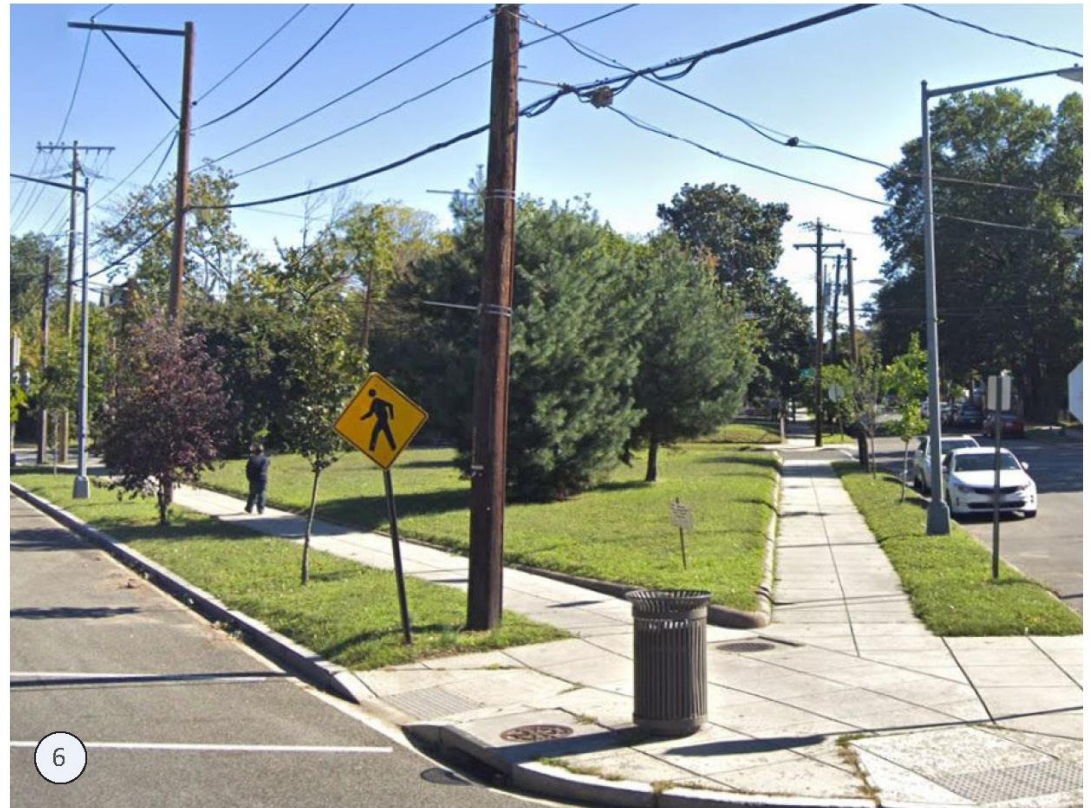

MINNESOTA AVENUE TRIANGLE PARK COMMUNITY MEETING

Google Earth

- ① KETCHAM RECREATION CENTER
- ② OLD MARKET HOUSE SQUARE
- ③ KETCHAM ELEMENTARY SCHOOL PLAYGROUND
- ④ KETCHAM ELEMENTARY SCHOOL PLAYGROUND
- ⑤ TRIANGLE PARK @ 16TH STREET
- ⑥ NEIGHBORHOOD PARK @ 16TH STREET
-  STUDY AREA

PARK VIEW FROM BENCHES

PARK VIEW FROM INTERSECTION

INTERPRETIVE SIGNAGE

INTERSECTION

EXISTING CANOPY

BENCH

UPLIGHT

DRINKING FOUNTAIN

MEMORIAL

PARK SIGNAGE

VARIOUS UTILITIES

CONCEPT

SECTION 1

- | | |
|------------------------|---------------------|
| 1 Minnesota Avenue SE | 6 Brick Paving |
| 2 Sidewalk | 7 Lawn |
| 3 Lawn | 8 Sidewalk |
| 4 Brick Paving | 9 Good Hope Road SE |
| 5 Community Focal Tree | |

SECTION 2

- 1 Brick Paving
- 2 Community Focal Tree
- 3 Brick Paving
- 4 Garden Club Opportunities
- 5 Pebble Stone Seat
- 6 Ornamental Fence

VISIONING