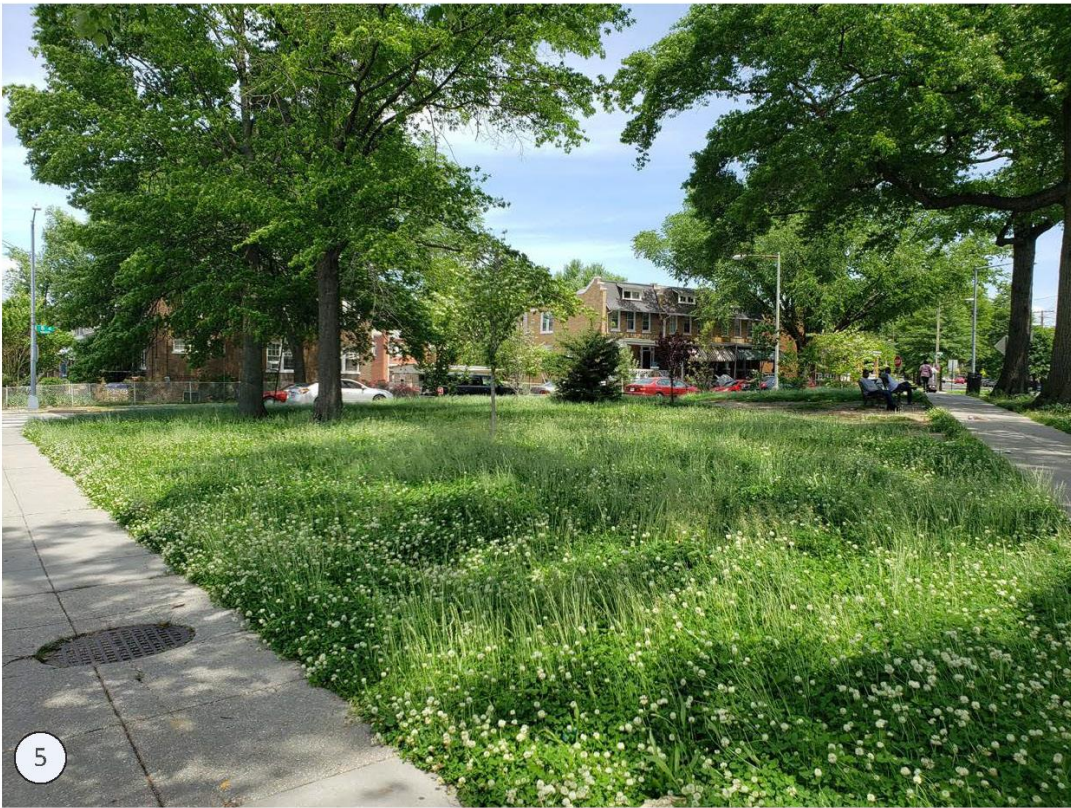

MINNESOTA AVENUE TRIANGLE PARK COMMUNITY MEETING

Google Earth

- ① KETCHAM RECREATION CENTER
- ② OLD MARKET HOUSE SQUARE
- ③ KETCHAM ELEMENTARY SCHOOL PLAYGROUND
- ④ KETCHAM ELEMENTARY SCHOOL PLAYGROUND
- ⑤ TRIANGLE PARK @ 16TH STREET
- ⑥ NEIGHBORHOOD PARK @ 16TH STREET
-  STUDY AREA

PARK VIEW FROM BENCHES

PARK VIEW FROM INTERSECTION

INTERPRETIVE SIGNAGE

INTERSECTION

EXISTING CANOPY

BENCH

UPLIGHT

DRINKING FOUNTAIN

SECTION 2

- 1 Brick Paving
- 2 Community Focal Tree
- 3 Brick Paving
- 4 Garden Club Opportunities
- 5 Pebble Stone Seat
- 6 Ornamental Fence

VISIONING