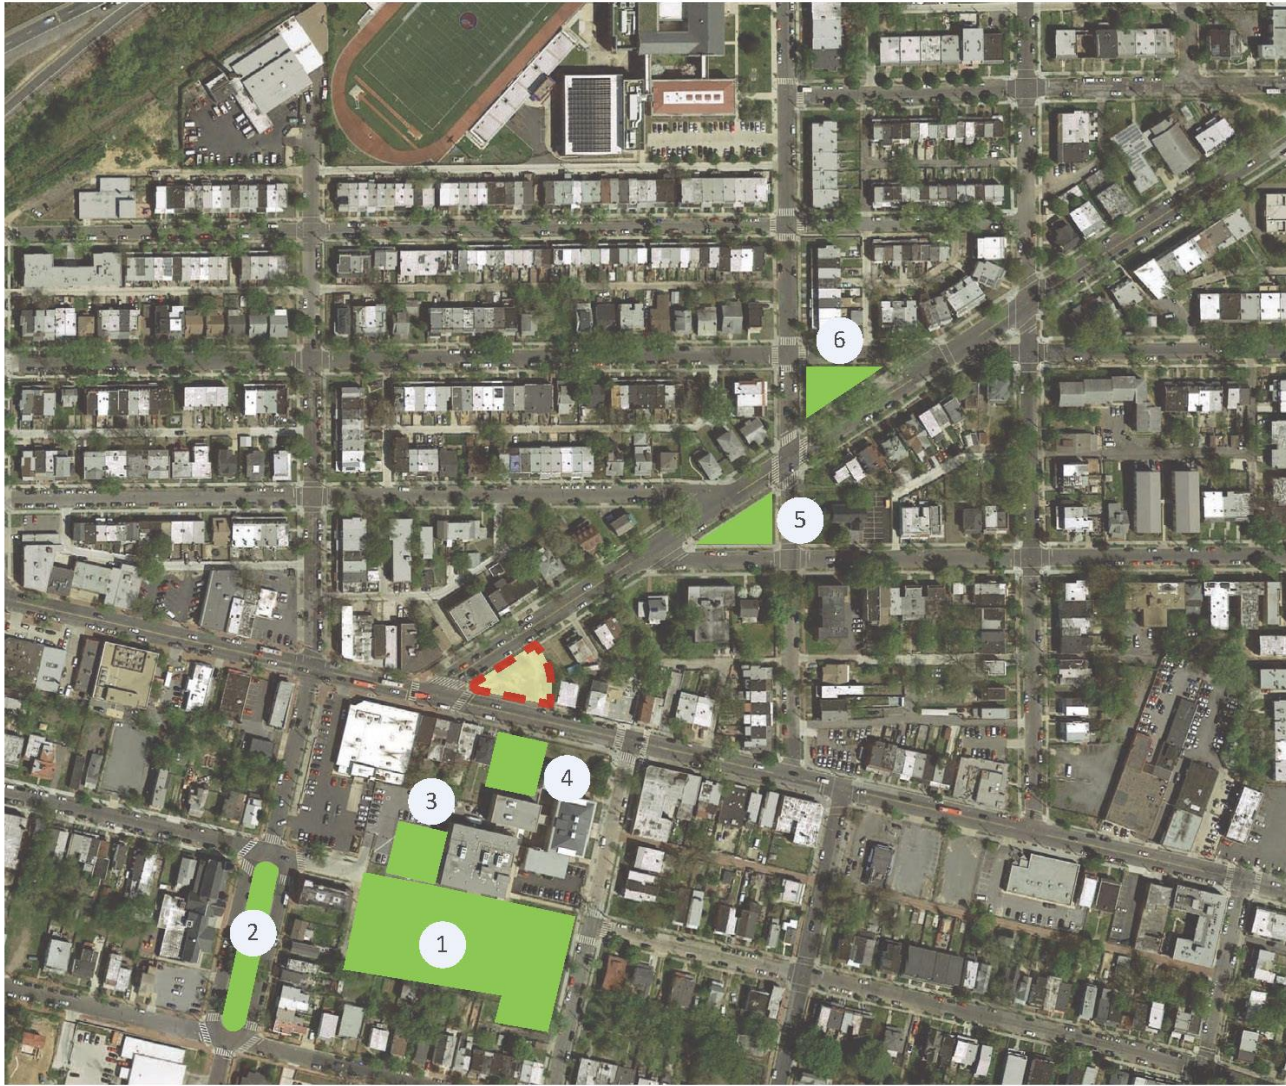

MINNESOTA AVENUE TRIANGLE PARK COMMUNITY MEETING

Google Earth

- ① KETCHAM RECREATION CENTER
- ② OLD MARKET HOUSE SQUARE
- ③ KETCHAM ELEMENTARY SCHOOL PLAYGROUND
- ④ KETCHAM ELEMENTARY SCHOOL PLAYGROUND
- ⑤ TRIANGLE PARK @ 16TH STREET
- ⑥ NEIGHBORHOOD PARK @ 16TH STREET
-  STUDY AREA

PARK VIEW FROM BENCHES

PARK VIEW FROM INTERSECTION

INTERPRETIVE SIGNAGE

INTERSECTION

EXISTING CANOPY

BENCH

UPLIGHT

DRINKING FOUNTAIN

MEMORIAL

PARK SIGNAGE

VARIOUS UTILITIES

CONCEPT

SECTION 1

- | | |
|------------------------|---------------------|
| 1 Minnesota Avenue SE | 6 Brick Paving |
| 2 Sidewalk | 7 Lawn |
| 3 Lawn | 8 Sidewalk |
| 4 Brick Paving | 9 Good Hope Road SE |
| 5 Community Focal Tree | |

SECTION 2

- 1 Brick Paving
- 2 Community Focal Tree
- 3 Brick Paving
- 4 Garden Club Opportunities
- 5 Pebble Stone Seat
- 6 Ornamental Fence

VISIONING