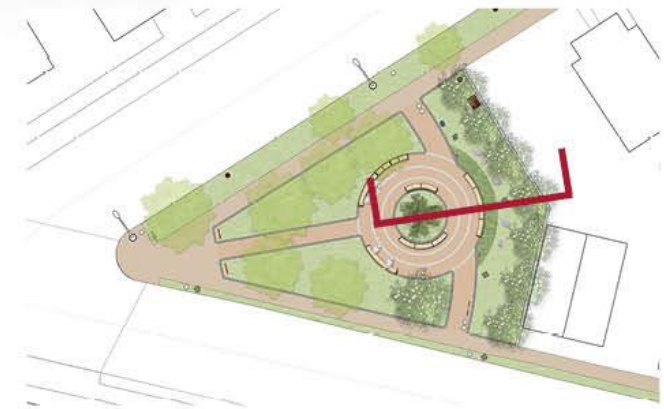

MINNESOTA AVENUE TRIANGLE PARK COMMUNITY MEETING

Google Earth

- ① KETCHAM RECREATION CENTER
- ② OLD MARKET HOUSE SQUARE
- ③ KETCHAM ELEMENTARY SCHOOL PLAYGROUND
- ④ KETCHAM ELEMENTARY SCHOOL PLAYGROUND
- ⑤ TRIANGLE PARK @ 16TH STREET
- ⑥ NEIGHBORHOOD PARK @ 16TH STREET
-  STUDY AREA

PARK VIEW FROM BENCHES

PARK VIEW FROM INTERSECTION

INTERPRETIVE SIGNAGE

INTERSECTION

EXISTING CANOPY

BENCH

UPLIGHT

DRINKING FOUNTAIN

MEMORIAL

PARK SIGNAGE

VARIOUS UTILITIES

CONCEPT

SECTION 1

- | | |
|------------------------|---------------------|
| 1 Minnesota Avenue SE | 6 Brick Paving |
| 2 Sidewalk | 7 Lawn |
| 3 Lawn | 8 Sidewalk |
| 4 Brick Paving | 9 Good Hope Road SE |
| 5 Community Focal Tree | |

SECTION 2

- 1 Brick Paving
- 2 Community Focal Tree
- 3 Brick Paving
- 4 Garden Club Opportunities
- 5 Pebble Stone Seat
- 6 Ornamental Fence

VISIONING