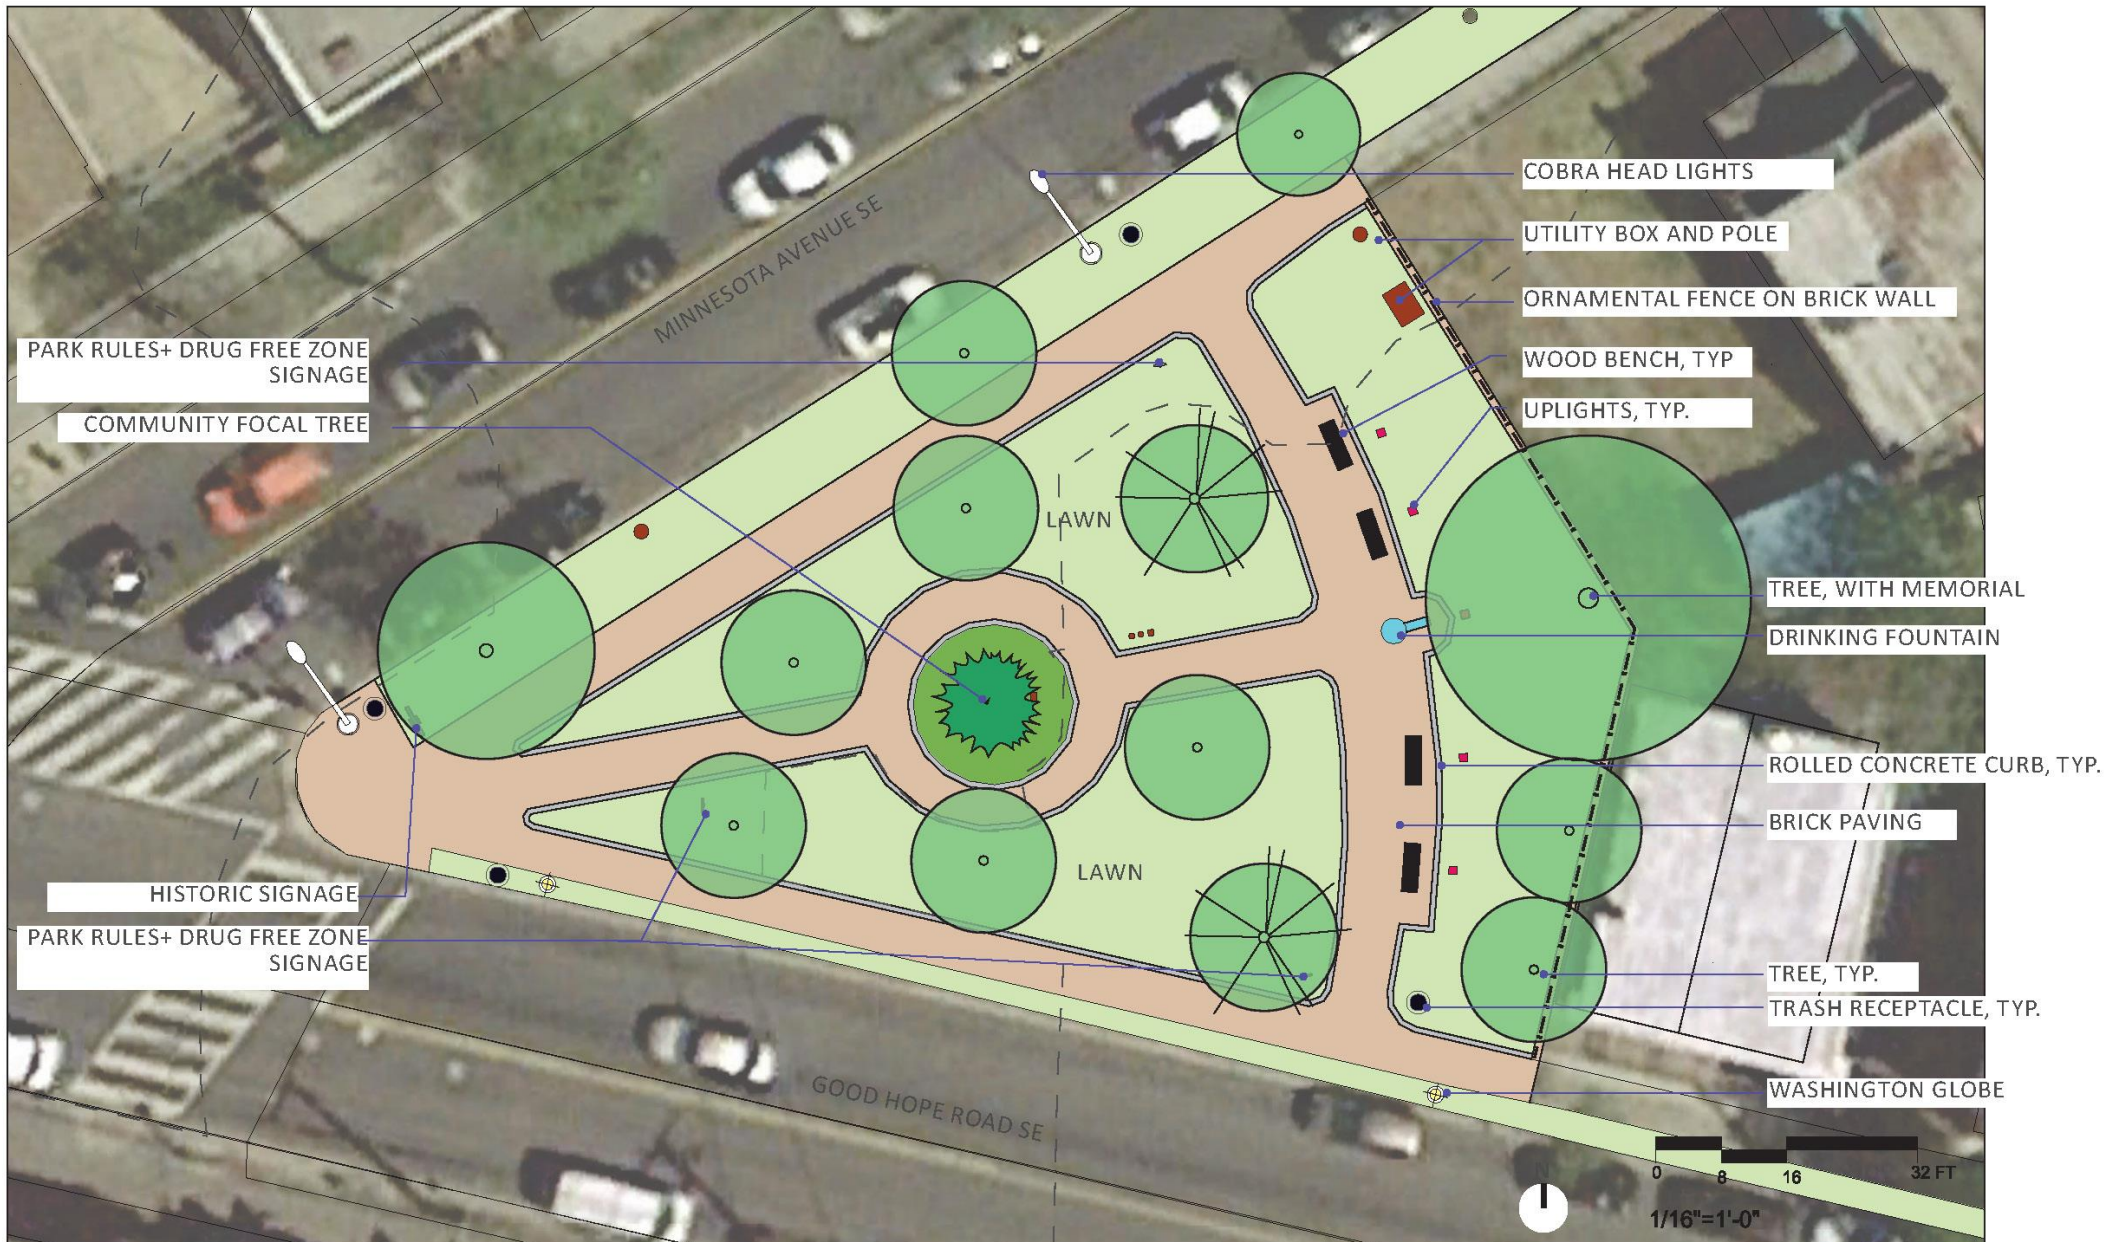

MINNESOTA AVENUE TRIANGLE PARK COMMUNITY MEETING

Google Earth

- ① KETCHAM RECREATION CENTER
- ② OLD MARKET HOUSE SQUARE
- ③ KETCHAM ELEMENTARY SCHOOL PLAYGROUND
- ④ KETCHAM ELEMENTARY SCHOOL PLAYGROUND
- ⑤ TRIANGLE PARK @ 16TH STREET
- ⑥ NEIGHBORHOOD PARK @ 16TH STREET
-  STUDY AREA

PARK VIEW FROM BENCHES

PARK VIEW FROM INTERSECTION

INTERPRETIVE SIGNAGE

INTERSECTION

EXISTING CANOPY

BENCH

UPLIGHT

DRINKING FOUNTAIN

MEMORIAL

PARK SIGNAGE

VARIOUS UTILITIES

CONCEPT

SECTION 1

- | | |
|------------------------|---------------------|
| 1 Minnesota Avenue SE | 6 Brick Paving |
| 2 Sidewalk | 7 Lawn |
| 3 Lawn | 8 Sidewalk |
| 4 Brick Paving | 9 Good Hope Road SE |
| 5 Community Focal Tree | |

SECTION 2

- 1 Brick Paving
- 2 Community Focal Tree
- 3 Brick Paving
- 4 Garden Club Opportunities
- 5 Pebble Stone Seat
- 6 Ornamental Fence

VISIONING