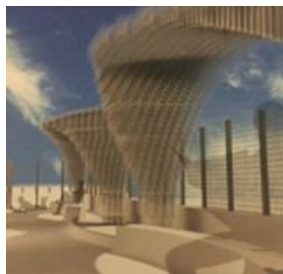

Roosevelt Sr. High School

Winning Art Entries

Atrium,
Seth Palmiter

Rain Garden,
Alison Sigethy, Zenith

Gym Acoustical Panels,
Luis Peralta

Pavilion Entrance,
Shan Shan Sheng

Sensory Garden,
Brian Brush

Arts Entrance,
Stanley Agbontean

Main Entrance "Rough Rider",
Joanna C. Blake

Gym Historic Entrance,
Jack Pabis

Historic Lobby Entrance,
Al Burts, Int'l Visions

Historic Lobby Entrance,
Vinnie Bagwell

Gym Lobby,
Luis Peralta

Pool Viewing,
Maxx Moses