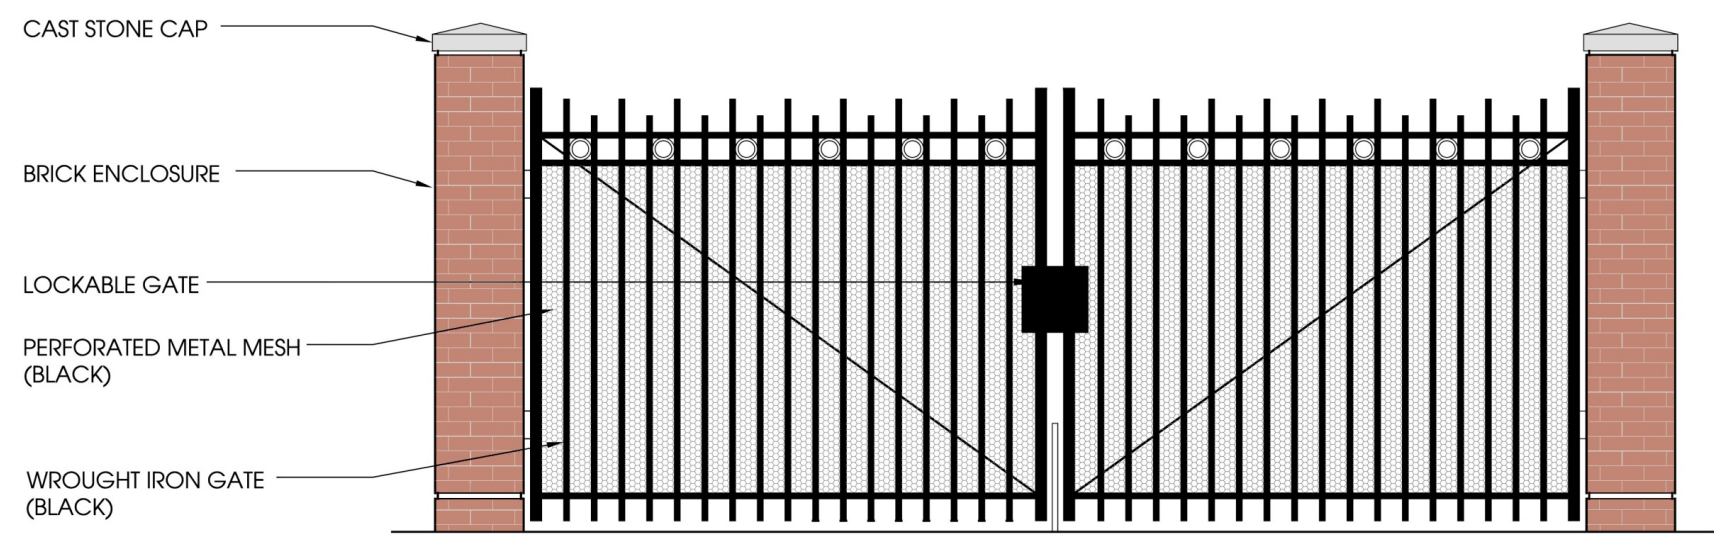

SHMS NORTH SITE

FEBRUARY 5, 2015

STUART-HOBSON
MIDDLE SCHOOL
Washington, D.C.

NORTH SITE CONCEPT SITE PLAN

STUART-HOBSON
MIDDLE SCHOOL
Washington, D.C.

NORTH SITE CONCEPT SITE PLAN

STUART-HOBSON
MIDDLE SCHOOL
Washington, D.C.

NORTH SITE CONCEPT SITE ACCESS & DUMPSTER ENCLOSURE

NORTH SITE
CONCEPT
SEAT WALL