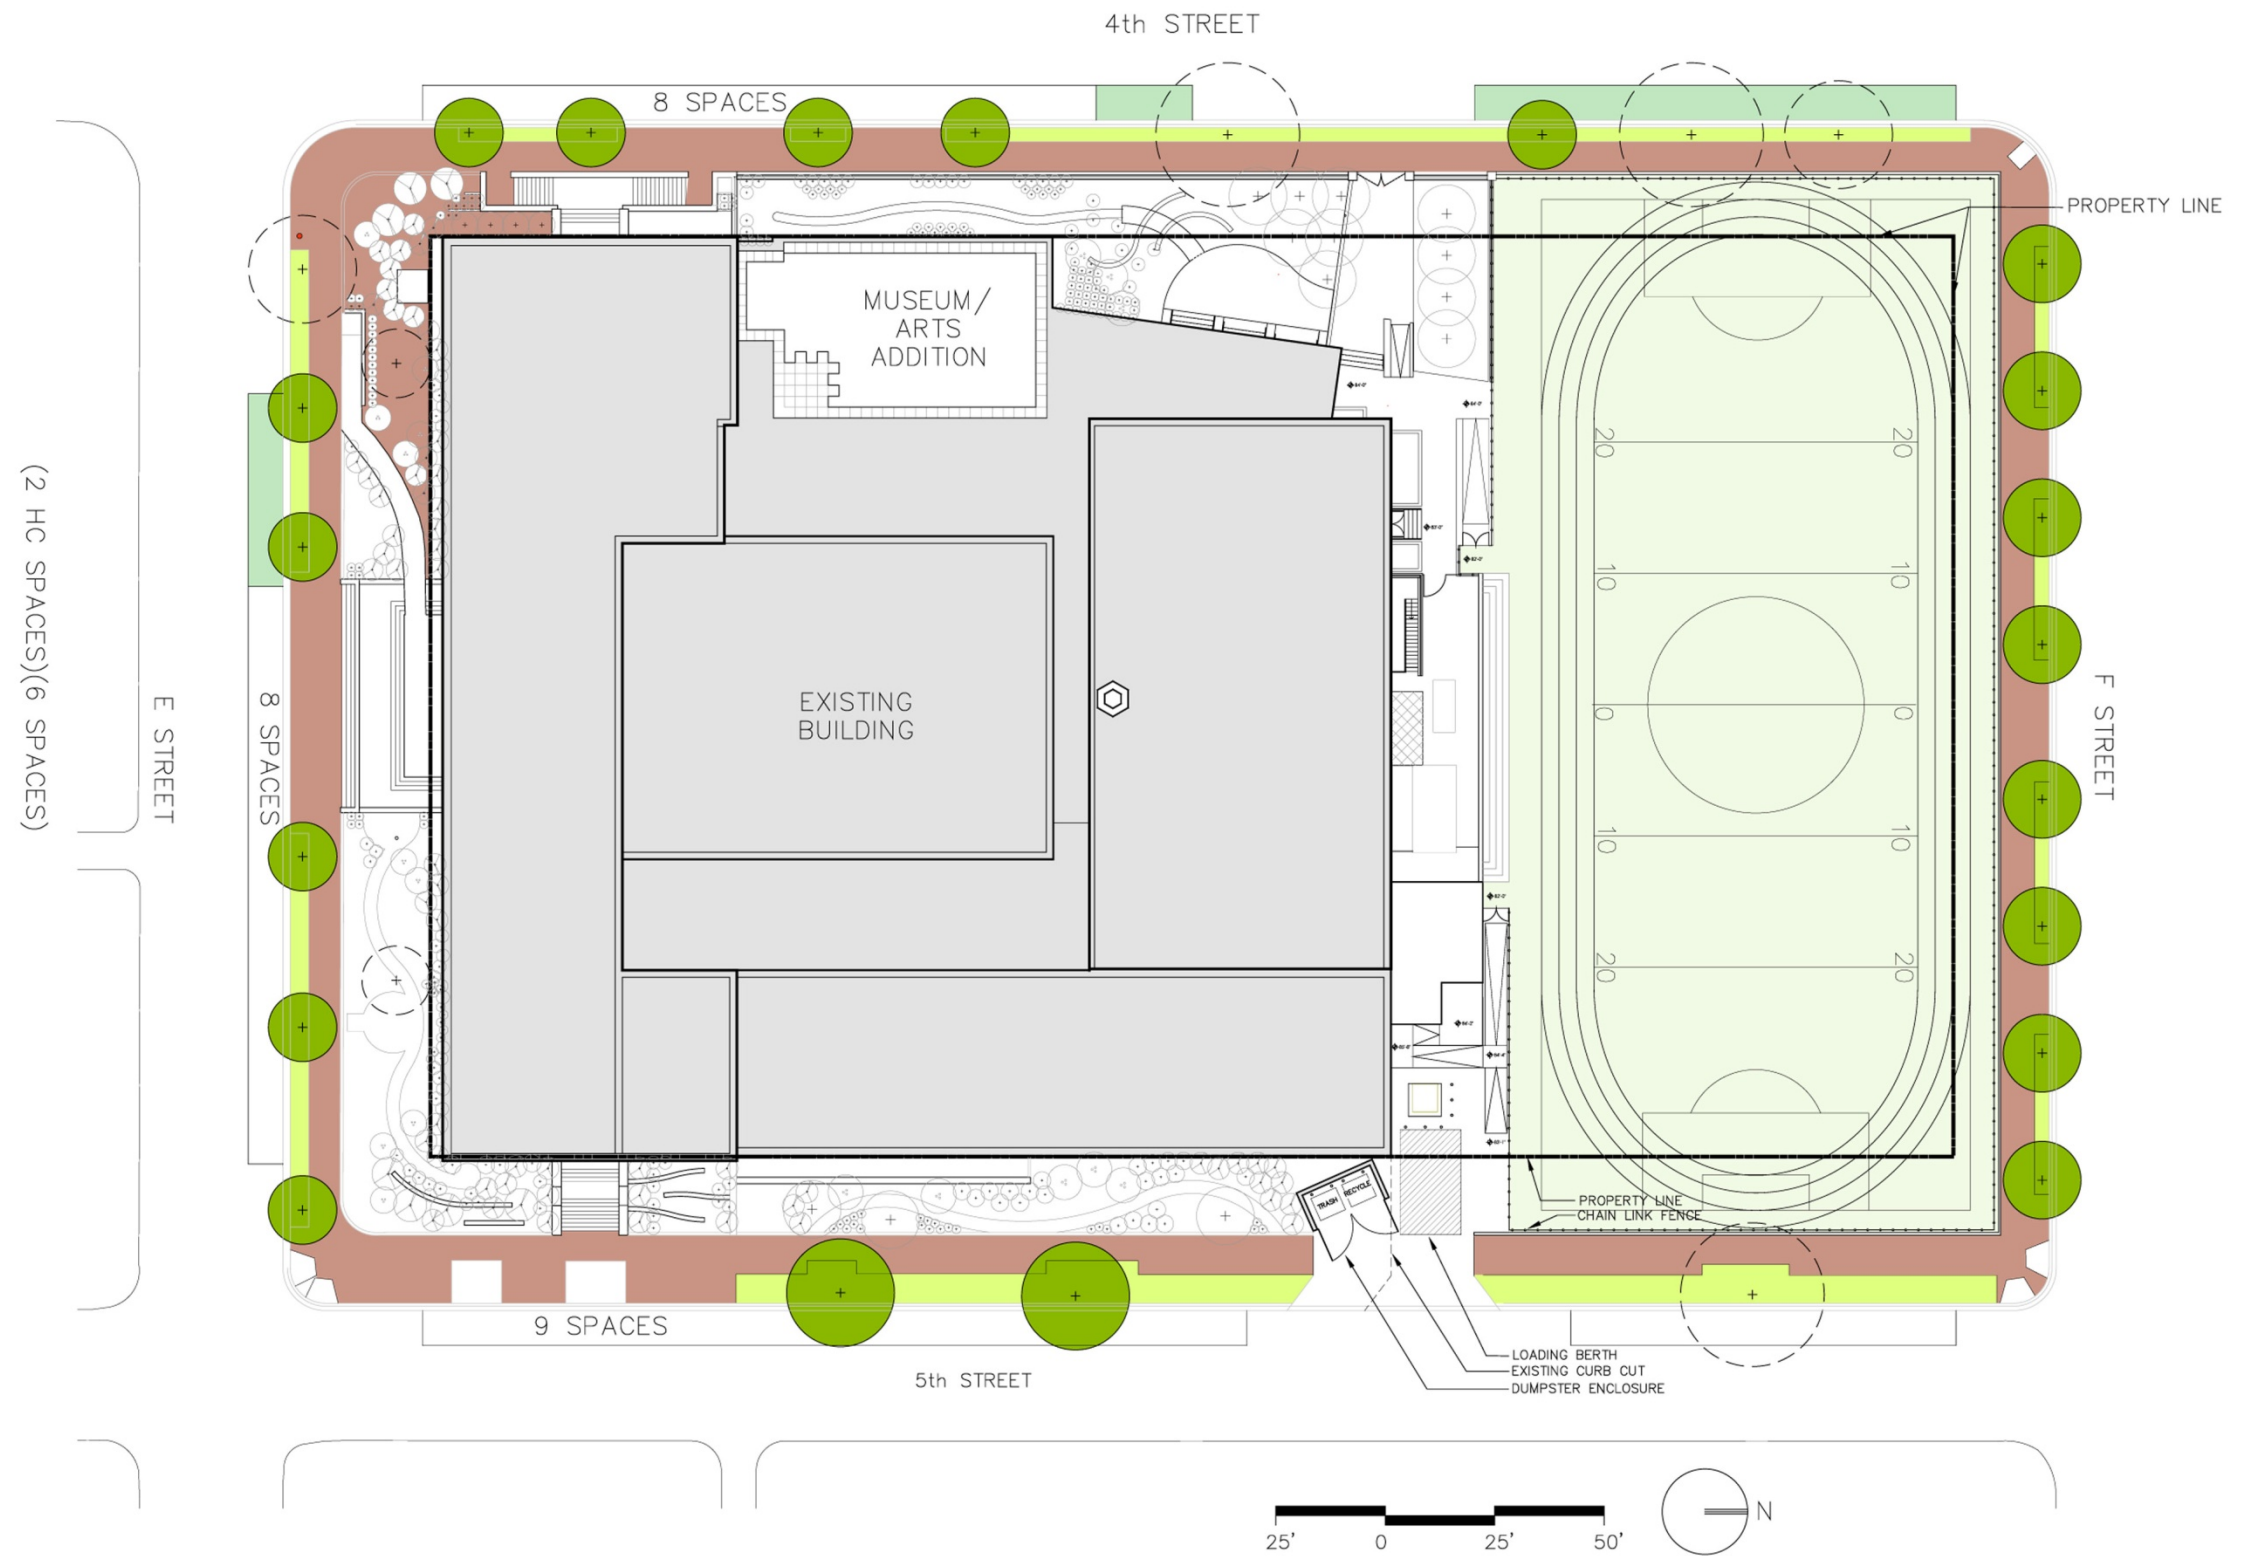

SHMS NORTH SITE

FEBRUARY 5, 2015

STUART-HOBSON
MIDDLE SCHOOL
Washington, D.C.

NORTH SITE CONCEPT SITE PLAN

STUART-HOBSON
MIDDLE SCHOOL
Washington, D.C.

NORTH SITE CONCEPT SITE PLAN

STUART-HOBSON
MIDDLE SCHOOL
Washington, D.C.

NORTH SITE CONCEPT SITE ACCESS & DUMPSTER ENCLOSURE

NORTH SITE
CONCEPT
SEAT WALL