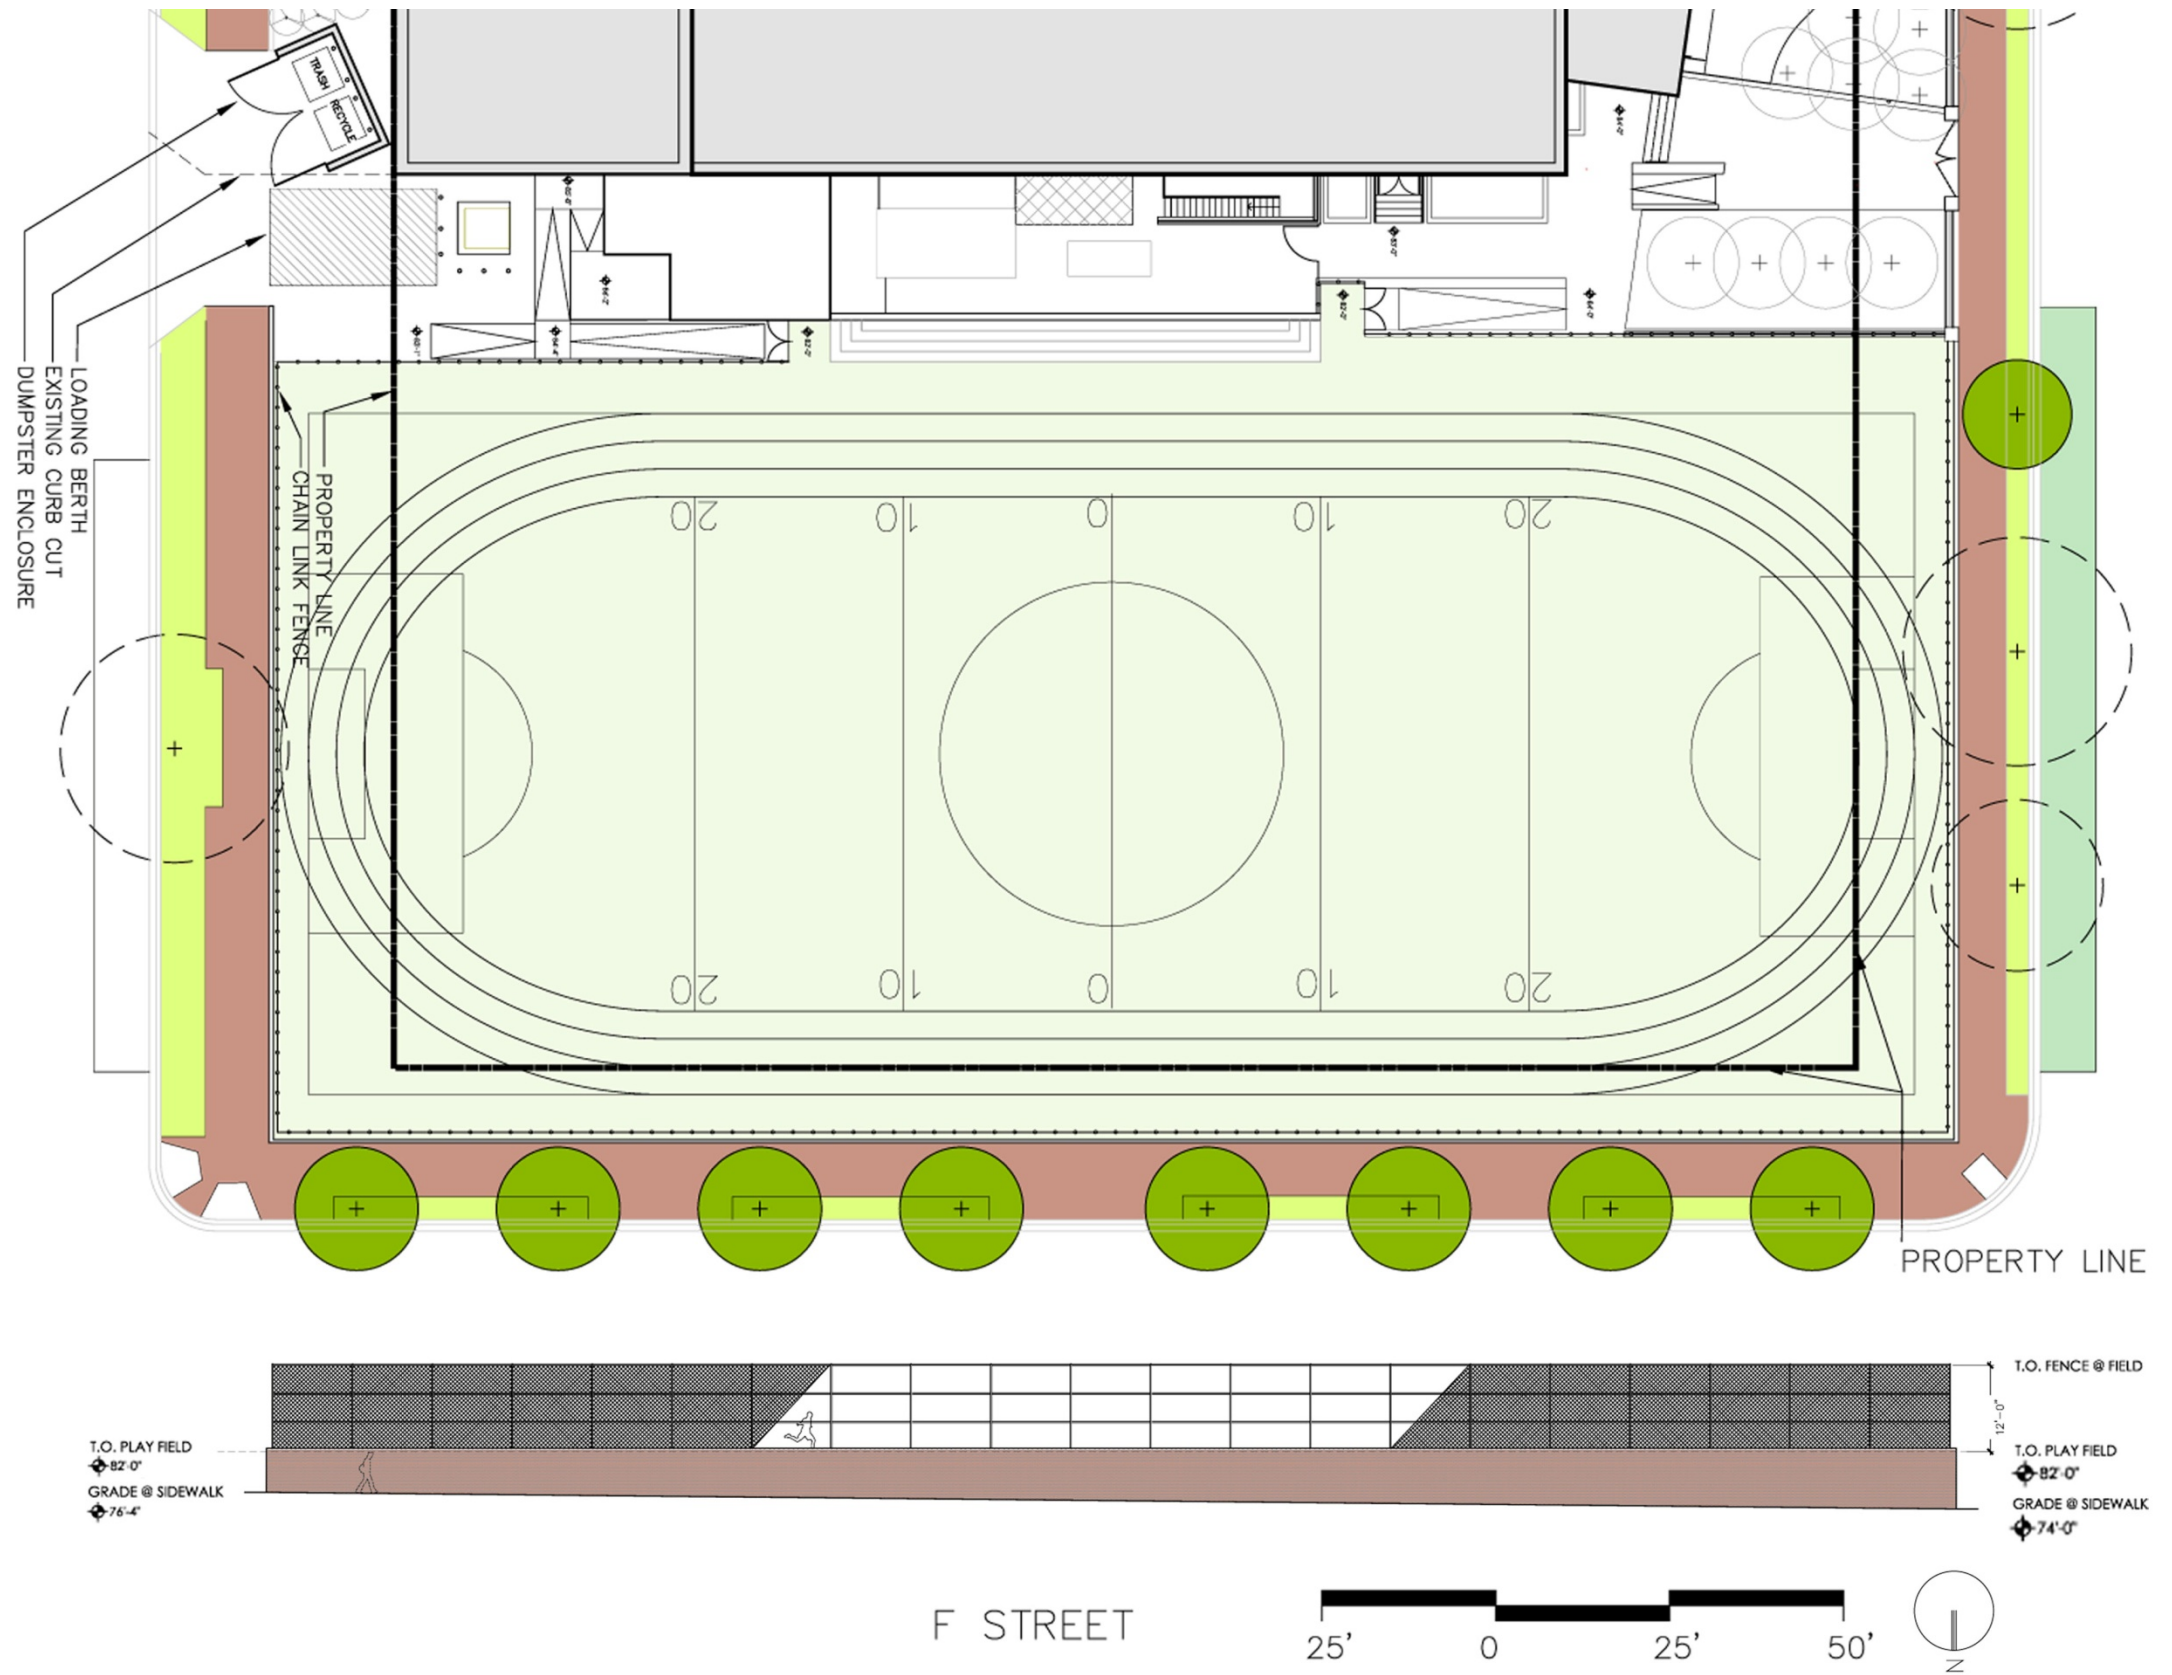

SHMS NORTH SITE

FEBRUARY 5, 2015

STUART-HOBSON
MIDDLE SCHOOL
Washington, D.C.

NORTH SITE CONCEPT SITE PLAN

STUART-HOBSON
MIDDLE SCHOOL
Washington, D.C.

NORTH SITE CONCEPT SITE PLAN

STUART-HOBSON
MIDDLE SCHOOL
Washington, D.C.

NORTH SITE CONCEPT SITE ACCESS & DUMPSTER ENCLOSURE

NORTH SITE
CONCEPT
SEAT WALL