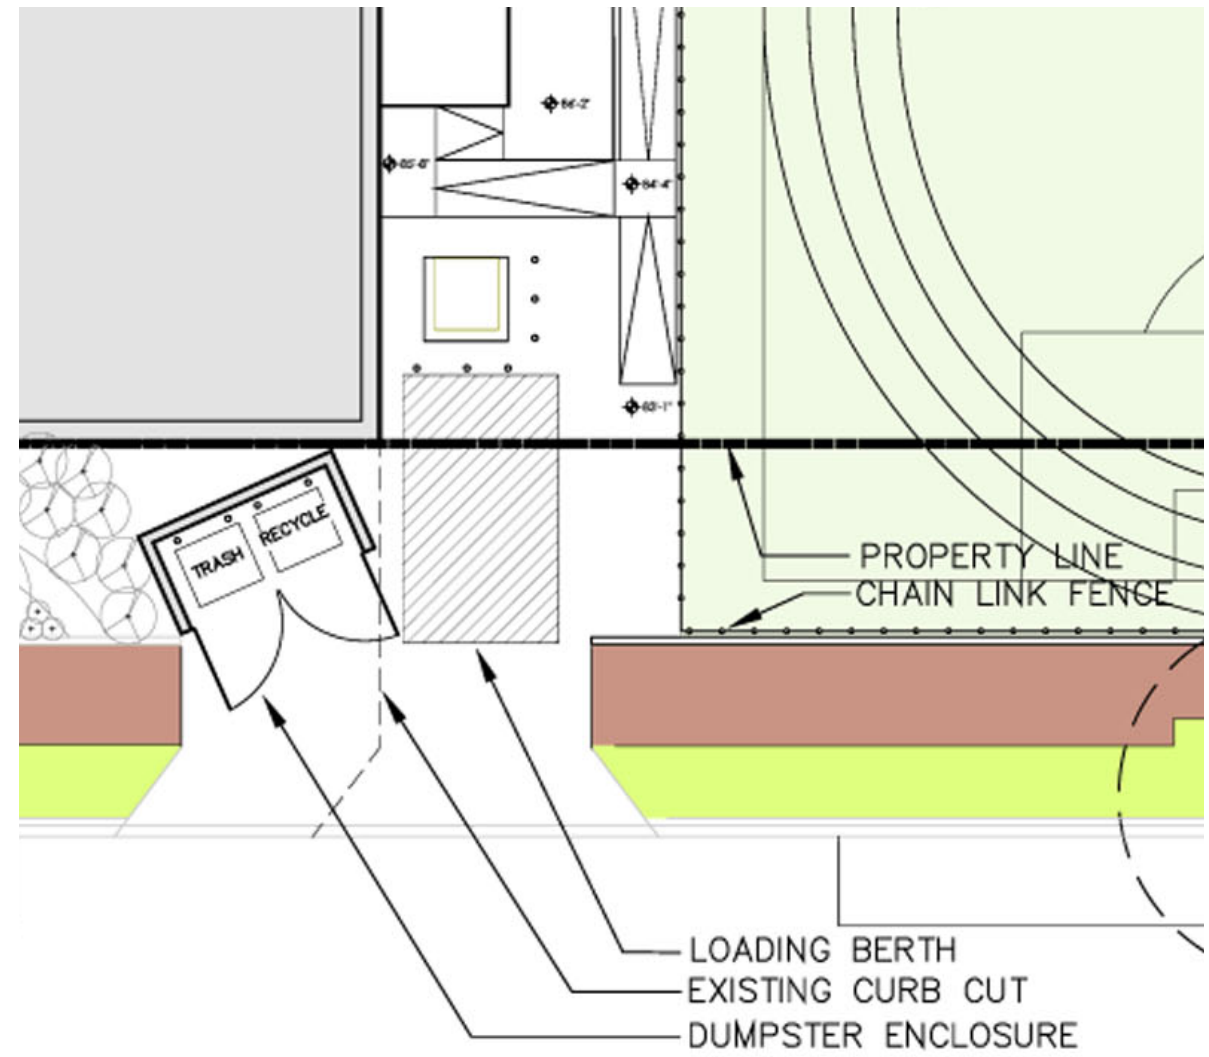

SHMS NORTH SITE

FEBRUARY 5, 2015

STUART-HOBSON
MIDDLE SCHOOL
Washington, D.C.

NORTH SITE CONCEPT SITE PLAN

STUART-HOBSON
MIDDLE SCHOOL
Washington, D.C.

NORTH SITE CONCEPT SITE PLAN

STUART-HOBSON
MIDDLE SCHOOL
Washington, D.C.

NORTH SITE CONCEPT SITE ACCESS & DUMPSTER ENCLOSURE

NORTH SITE
CONCEPT
SEAT WALL