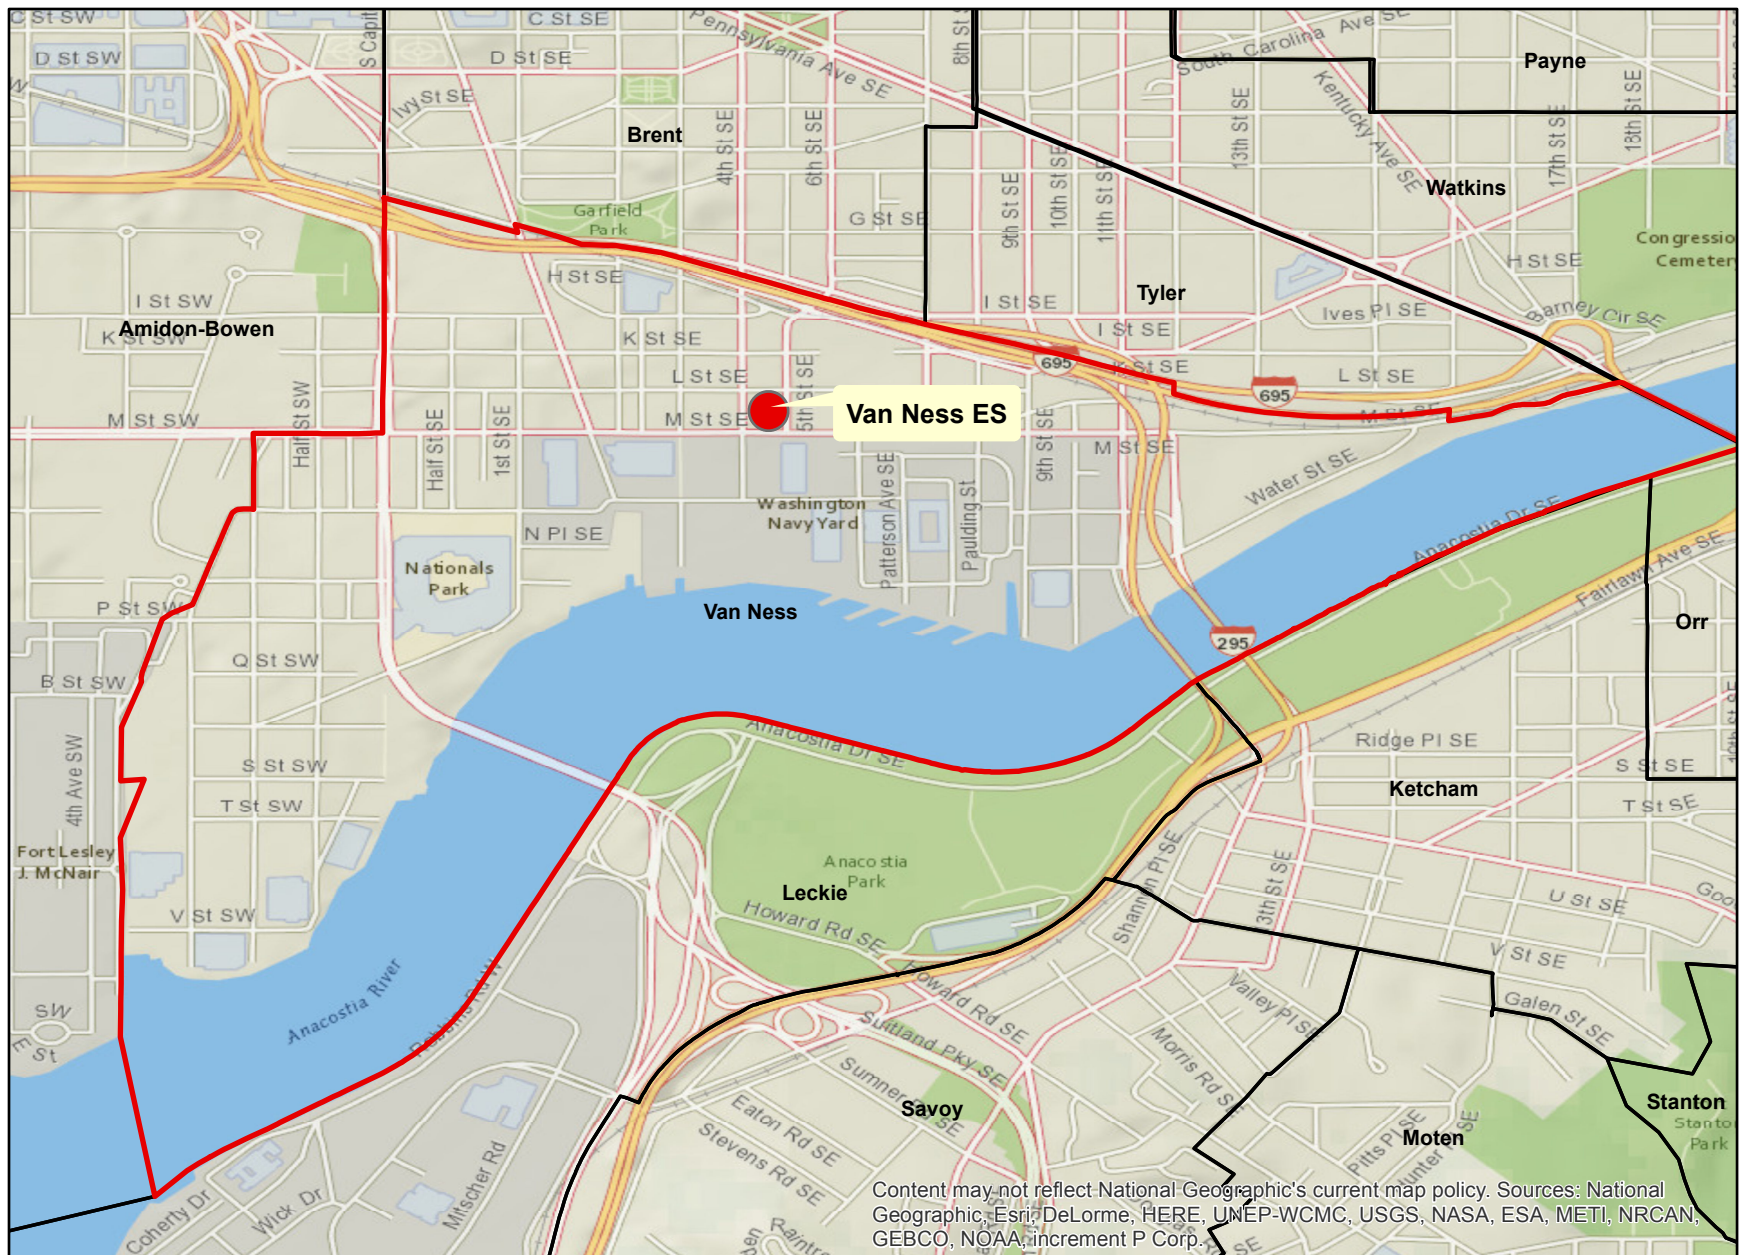

Van Ness Elementary Boundary

Content may not reflect National Geographic's current map policy. Sources: National Geographic, Esri, DeLorme, HERE, UNEP-WCMC, USGS, NASA, ESA, METI, NRCAN, GEBCO, NOAA, increment P Corp.

Legend

-  ES Zone
-  Van Ness ES Zone

0.5 0.25 0 0.5 Miles